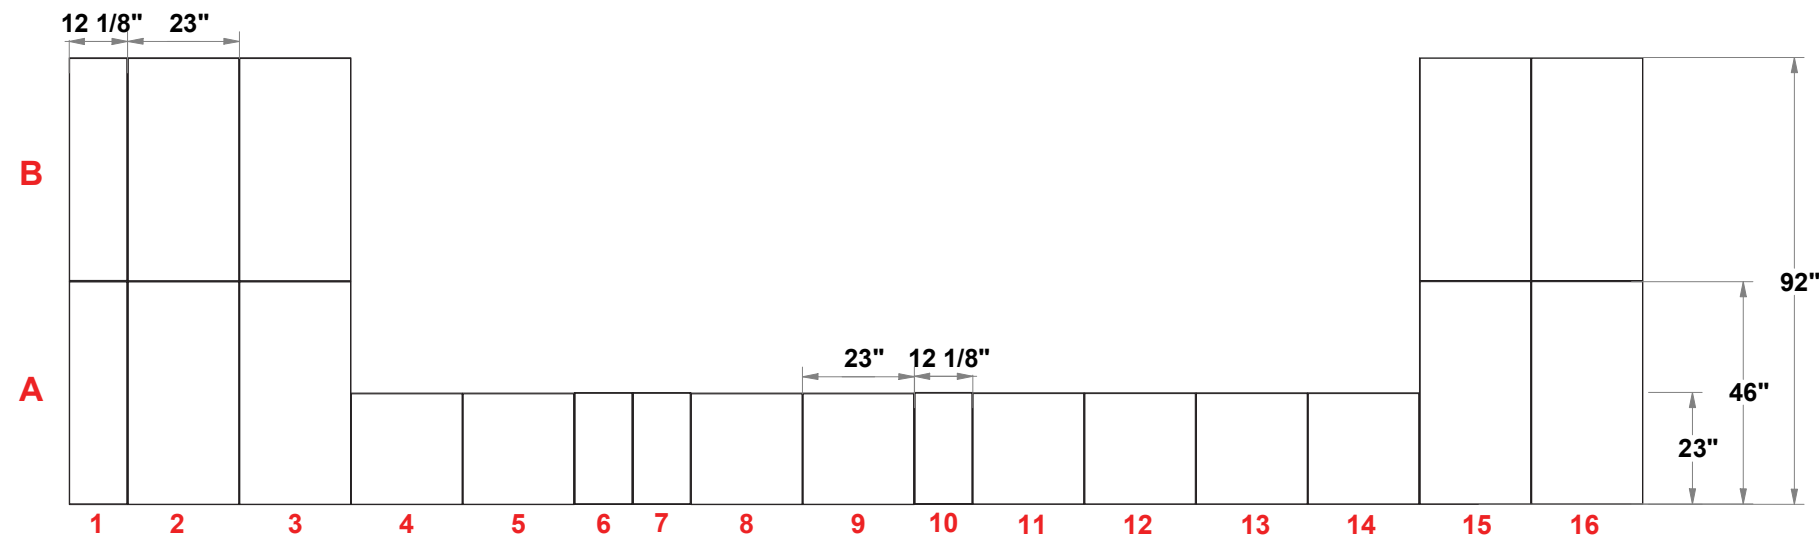

PRELIMINARY GRAPHIC LAYOUT

MultiQuad®
The Last Exhibit You'll Ever Buy

3401 Mary Taylor Road
Birmingham, Alabama 35235
(205) 439-8200

KIT-MQ-WK59

TOP VIEW

PARTS LIST:

QTY	SIZE	NAME
34	23 X 46	DOUBLE QUAD
12	23 X 23	STANDARD QUAD
13	12.125 X 46	SIDE DOUBLE QUAD
4	12.125 X 23	SIDE QUAD

10x20 MultiQuad®