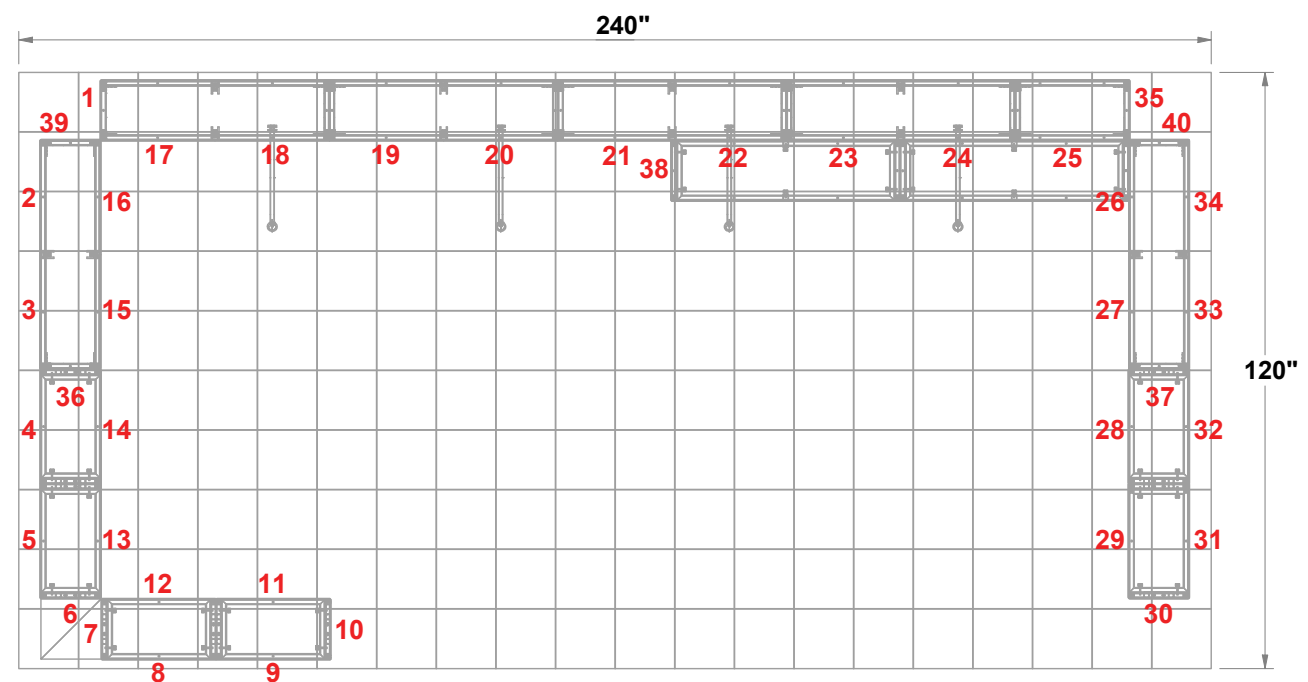

PRELIMINARY GRAPHIC LAYOUT

MultiQuad®
The Last Exhibit You'll Ever Buy

3401 Mary Taylor Road
Birmingham, Alabama 35235
(205) 439-8200

KIT-MQ-WK59

TOP VIEW

PARTS LIST:

QTY	SIZE	NAME
34	23 X 46	DOUBLE QUAD
12	23 X 23	STANDARD QUAD
13	12.125 X 46	SIDE DOUBLE QUAD
4	12.125 X 23	SIDE QUAD

10x20 MultiQuad®