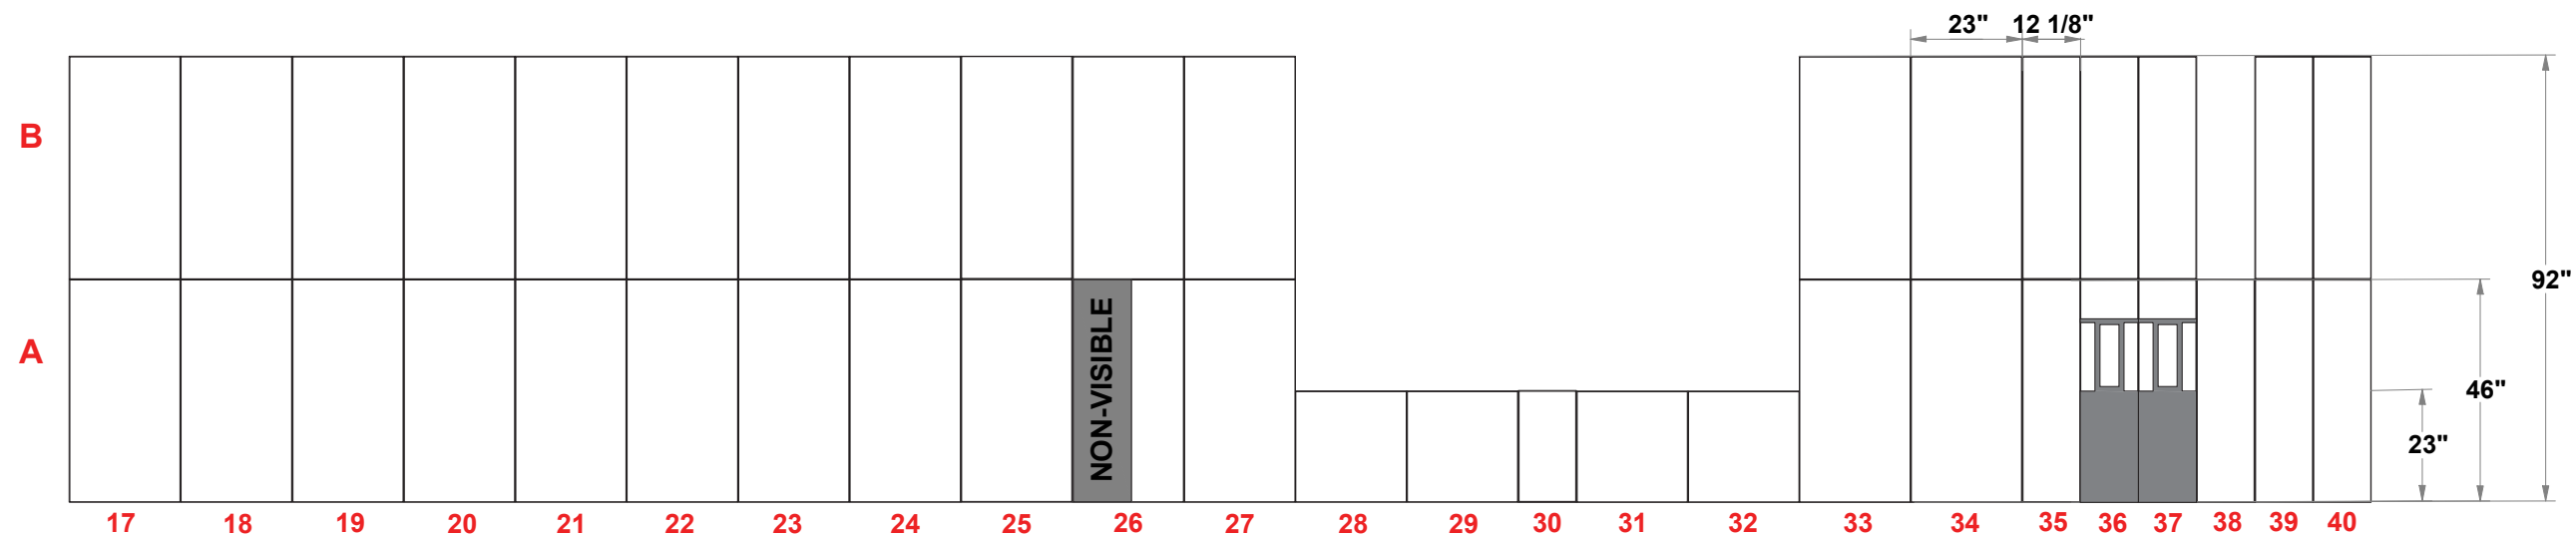

PRELIMINARY GRAPHIC LAYOUT

MultiQuad®
The Last Exhibit You'll Ever Buy

3401 Mary Taylor Road
Birmingham, Alabama 35235
(205) 439-8200

KIT-MQ-WK59

TOP VIEW

PARTS LIST:

QTY	SIZE	NAME
34	23 X 46	DOUBLE QUAD
12	23 X 23	STANDARD QUAD
13	12.125 X 46	SIDE DOUBLE QUAD
4	12.125 X 23	SIDE QUAD

10x20 MultiQuad®