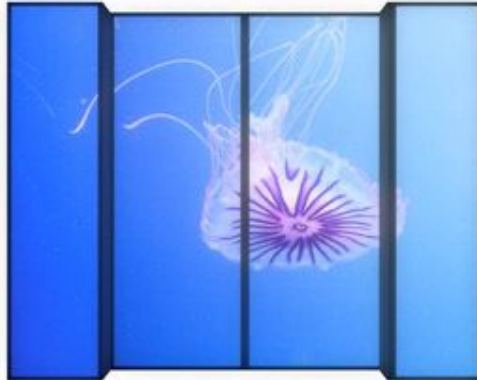

EXPOLIGHT™ KIT 7

Includes:

- (2) 34" x 92" Light Box Systems
 - (2) 23" x 92" Light Box Systems
 - (6) Full Height End Caps
 - (4) SC50 Wheeled Flat Shipping Cases
-

\$8,184.00

SKU: N/A

GALLERY IMAGES