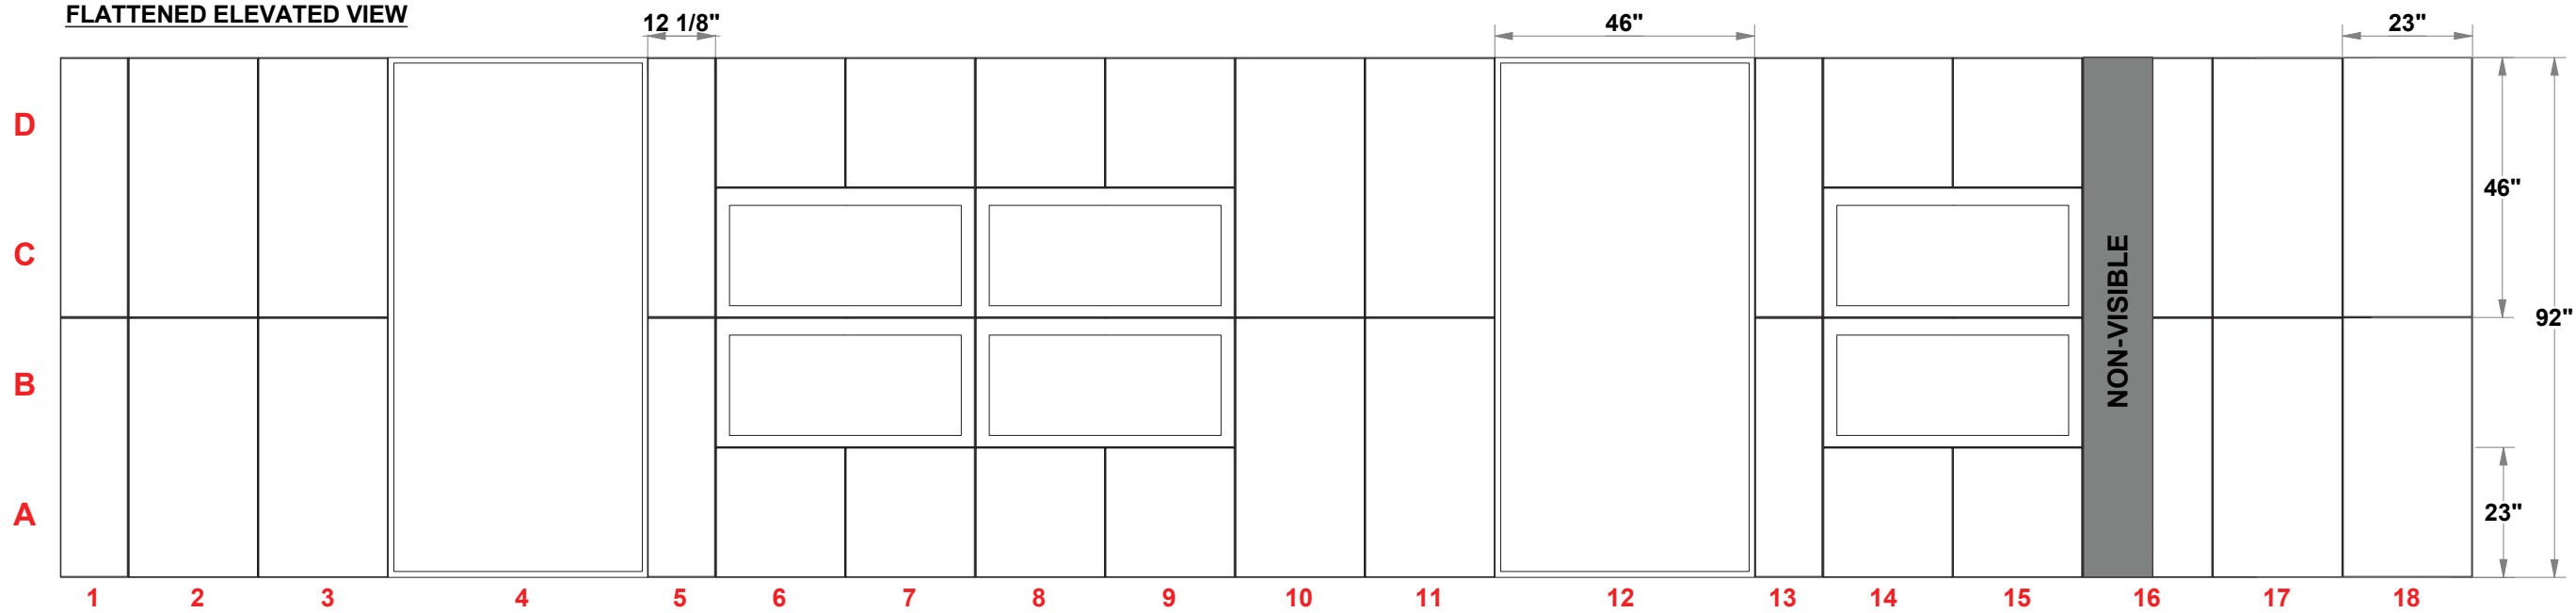

PRELIMINARY GRAPHIC LAYOUT

MultiQuad®
The Last Exhibit You'll Ever Buy

3401 Mary Taylor Road
Birmingham, Alabama 35235
(205) 439-8200

KIT-MQ-WK98

FLATTENED ELEVATED VIEW

PARTS LIST:

QTY	SIZE	NAME
14	23 X 46	DOUBLE QUAD
6	12.125 X 46	SIDE QUAD
12	23 X 23	STANDARD QUAD
2	46 X 92	BACKLIT GRAPHIC
6	23 X 46	DOUBLE SHOWCASE QUAD

10x30 MultiQuad®