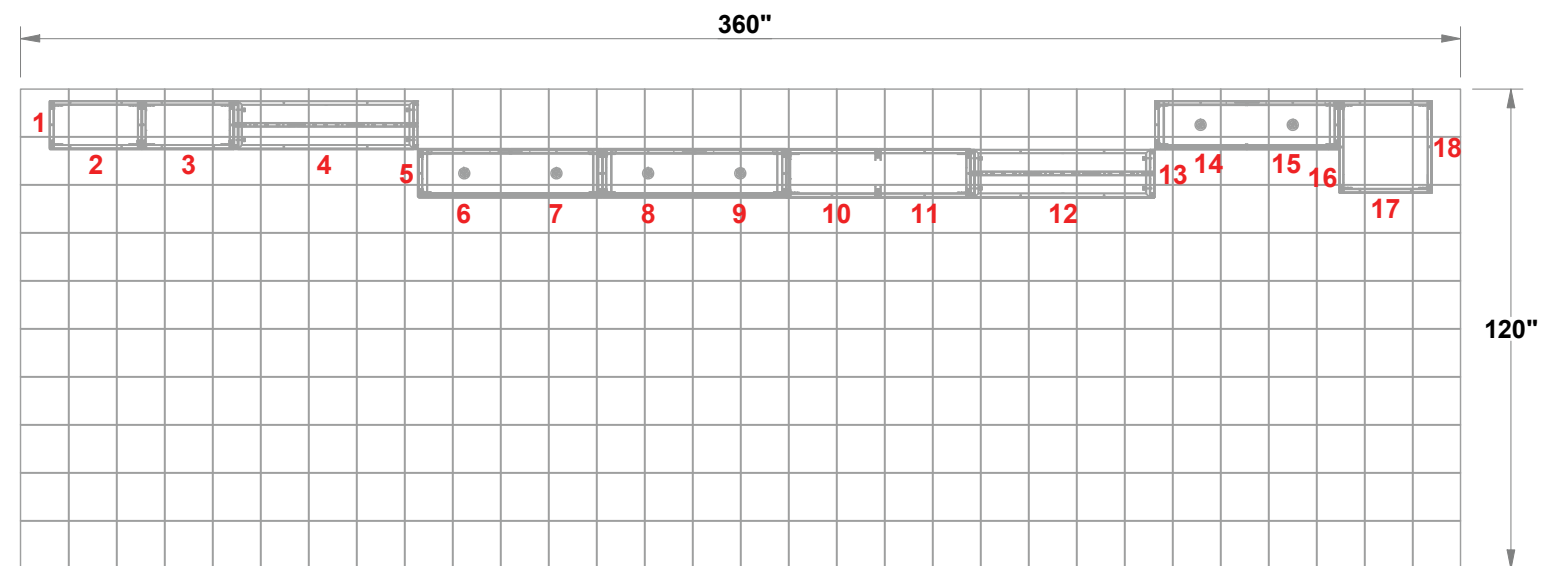

# PRELIMINARY GRAPHIC LAYOUT

**MultiQuad®**  
The Last Exhibit You'll Ever Buy

3401 Mary Taylor Road  
Birmingham, Alabama 35235  
(205) 439-8200

**KIT-MQ-WK98**

**FLATTENED ELEVATED VIEW**

**TOP VIEW**

**PARTS LIST:**

QTY	SIZE	NAME
14	23 X 46	DOUBLE QUAD
6	12.125 X 46	SIDE QUAD
12	23 X 23	STANDARD QUAD
2	46 X 92	BACKLIT GRAPHIC
6	23 X 46	DOUBLE SHOWCASE QUAD

**10x30 MultiQuad®**