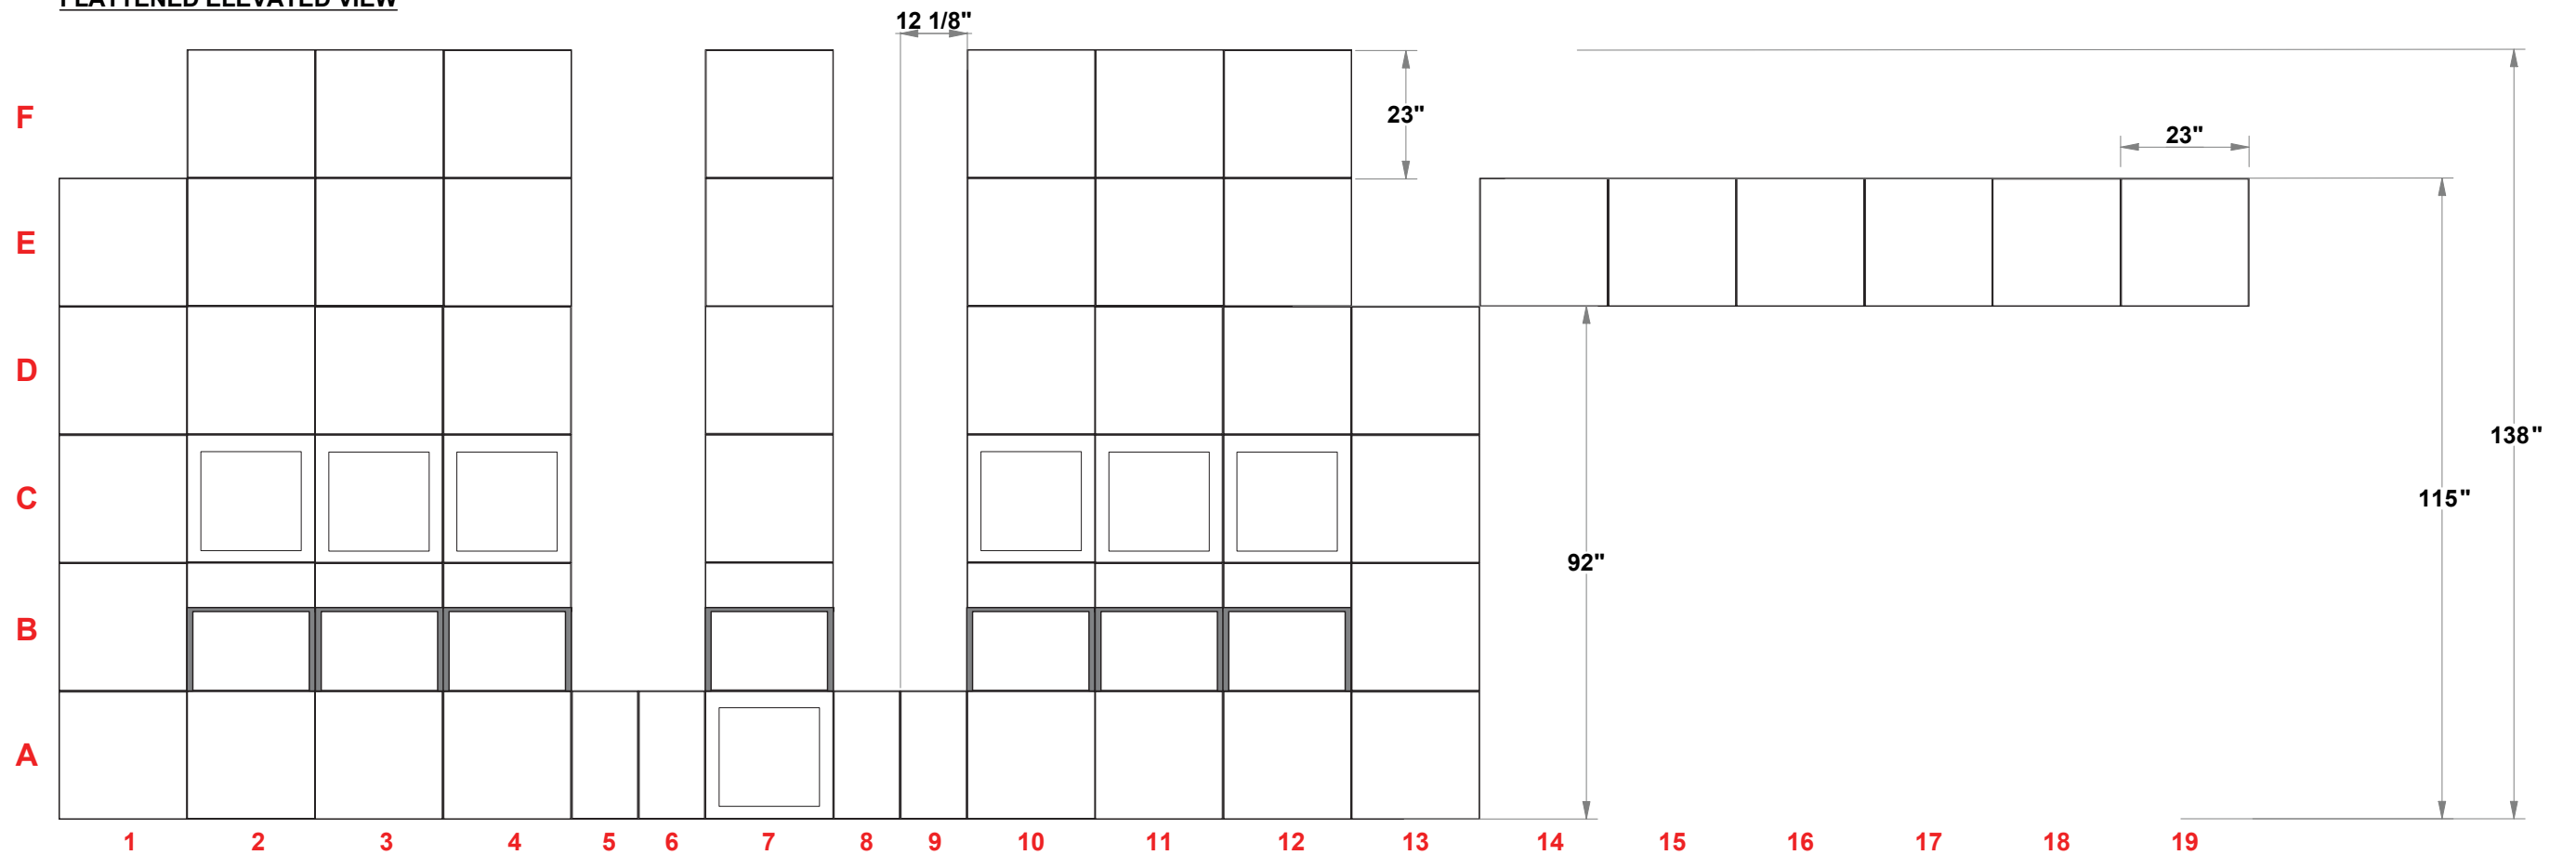

PRELIMINARY GRAPHIC LAYOUT

FLATTENED ELEVATED VIEW

MultiQuad®
The Last Exhibit You'll Ever Buy

3401 Mary Taylor Road
Birmingham, Alabama 35235
(205) 439-8200

KIT-MQ-WK97

20x20 MultiQuad®