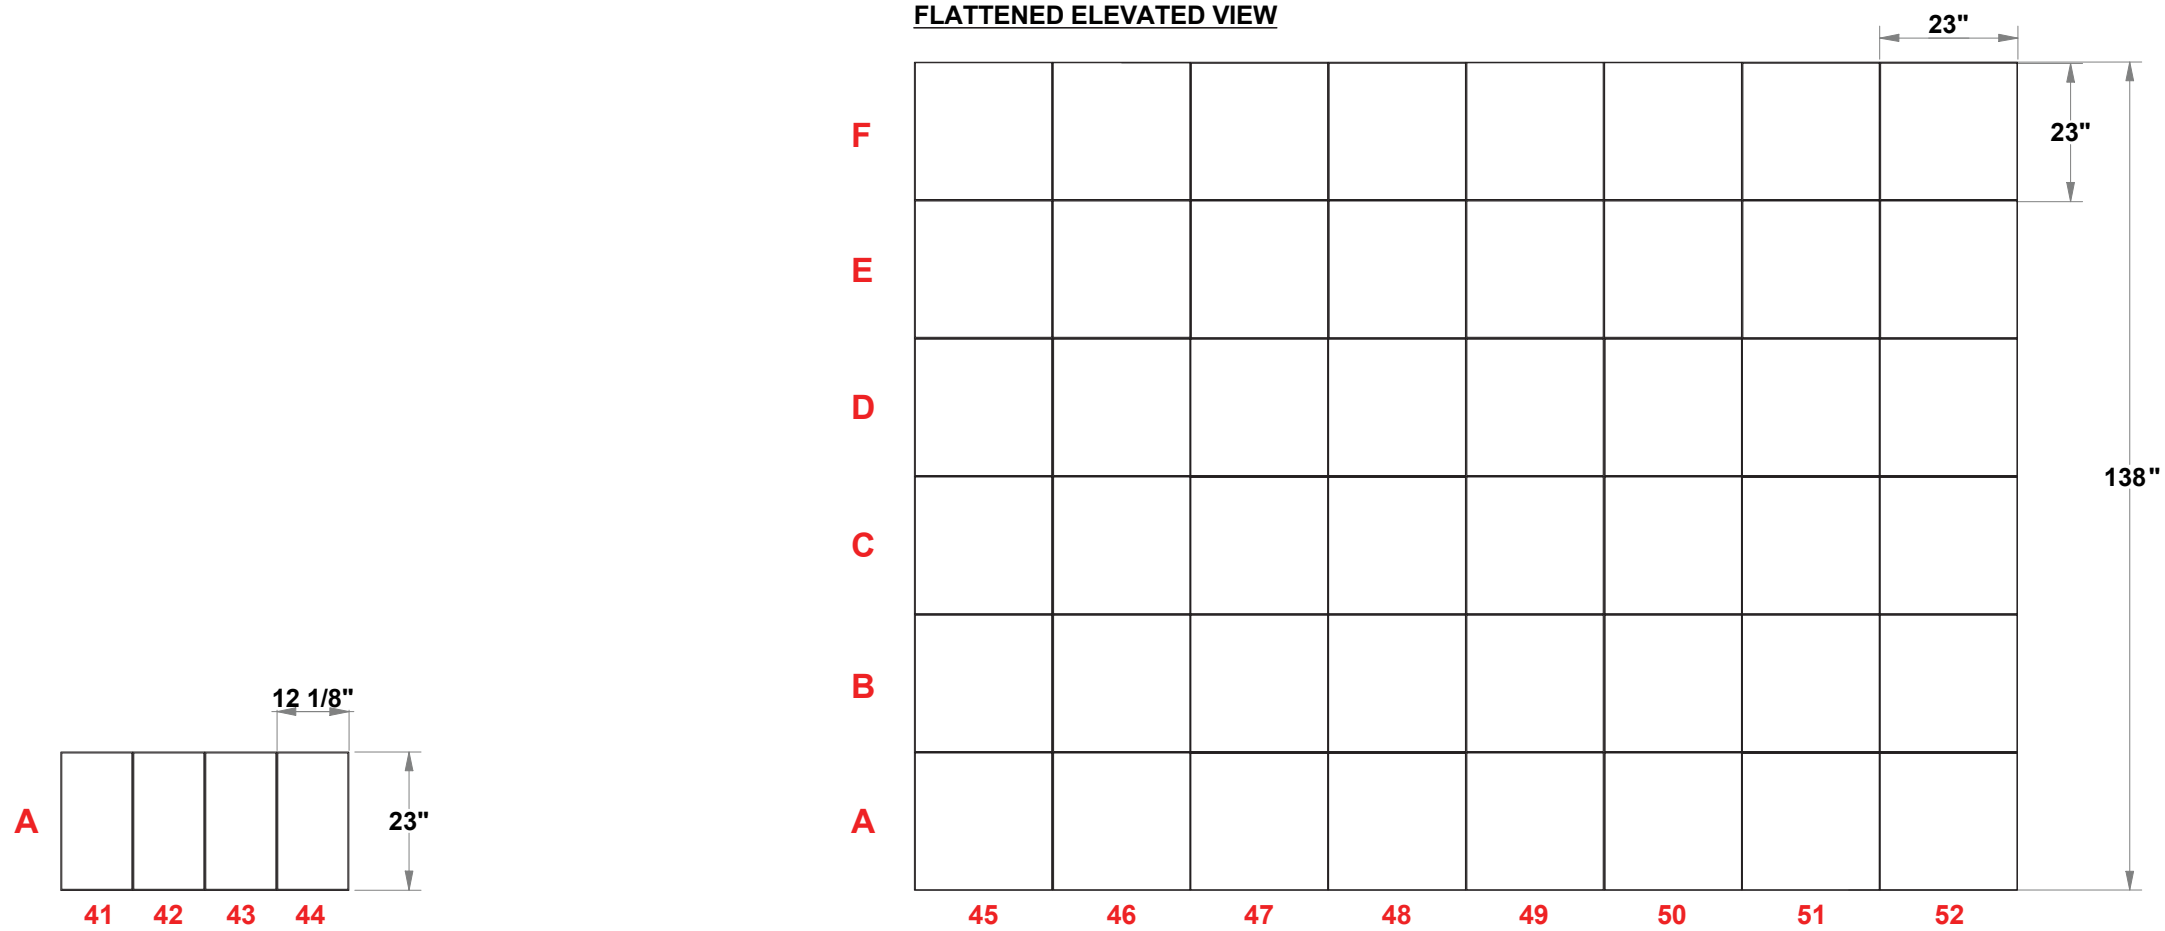

MultiQuad®
The Last Exhibit You'll Ever Buy

3401 Mary Taylor Road
Birmingham, Alabama 35235
(205) 439-8200

KIT-MQ-WK97

20x20 MultiQuad®

FLATTENED ELEVATED VIEW

PARTS LIST:		
QTY	SIZE	NAME
158	23 X 23	STANDARD QUAD
12	12.125 X 23	SIDE QUAD
14	23 X 23	SHOWCASE QUAD