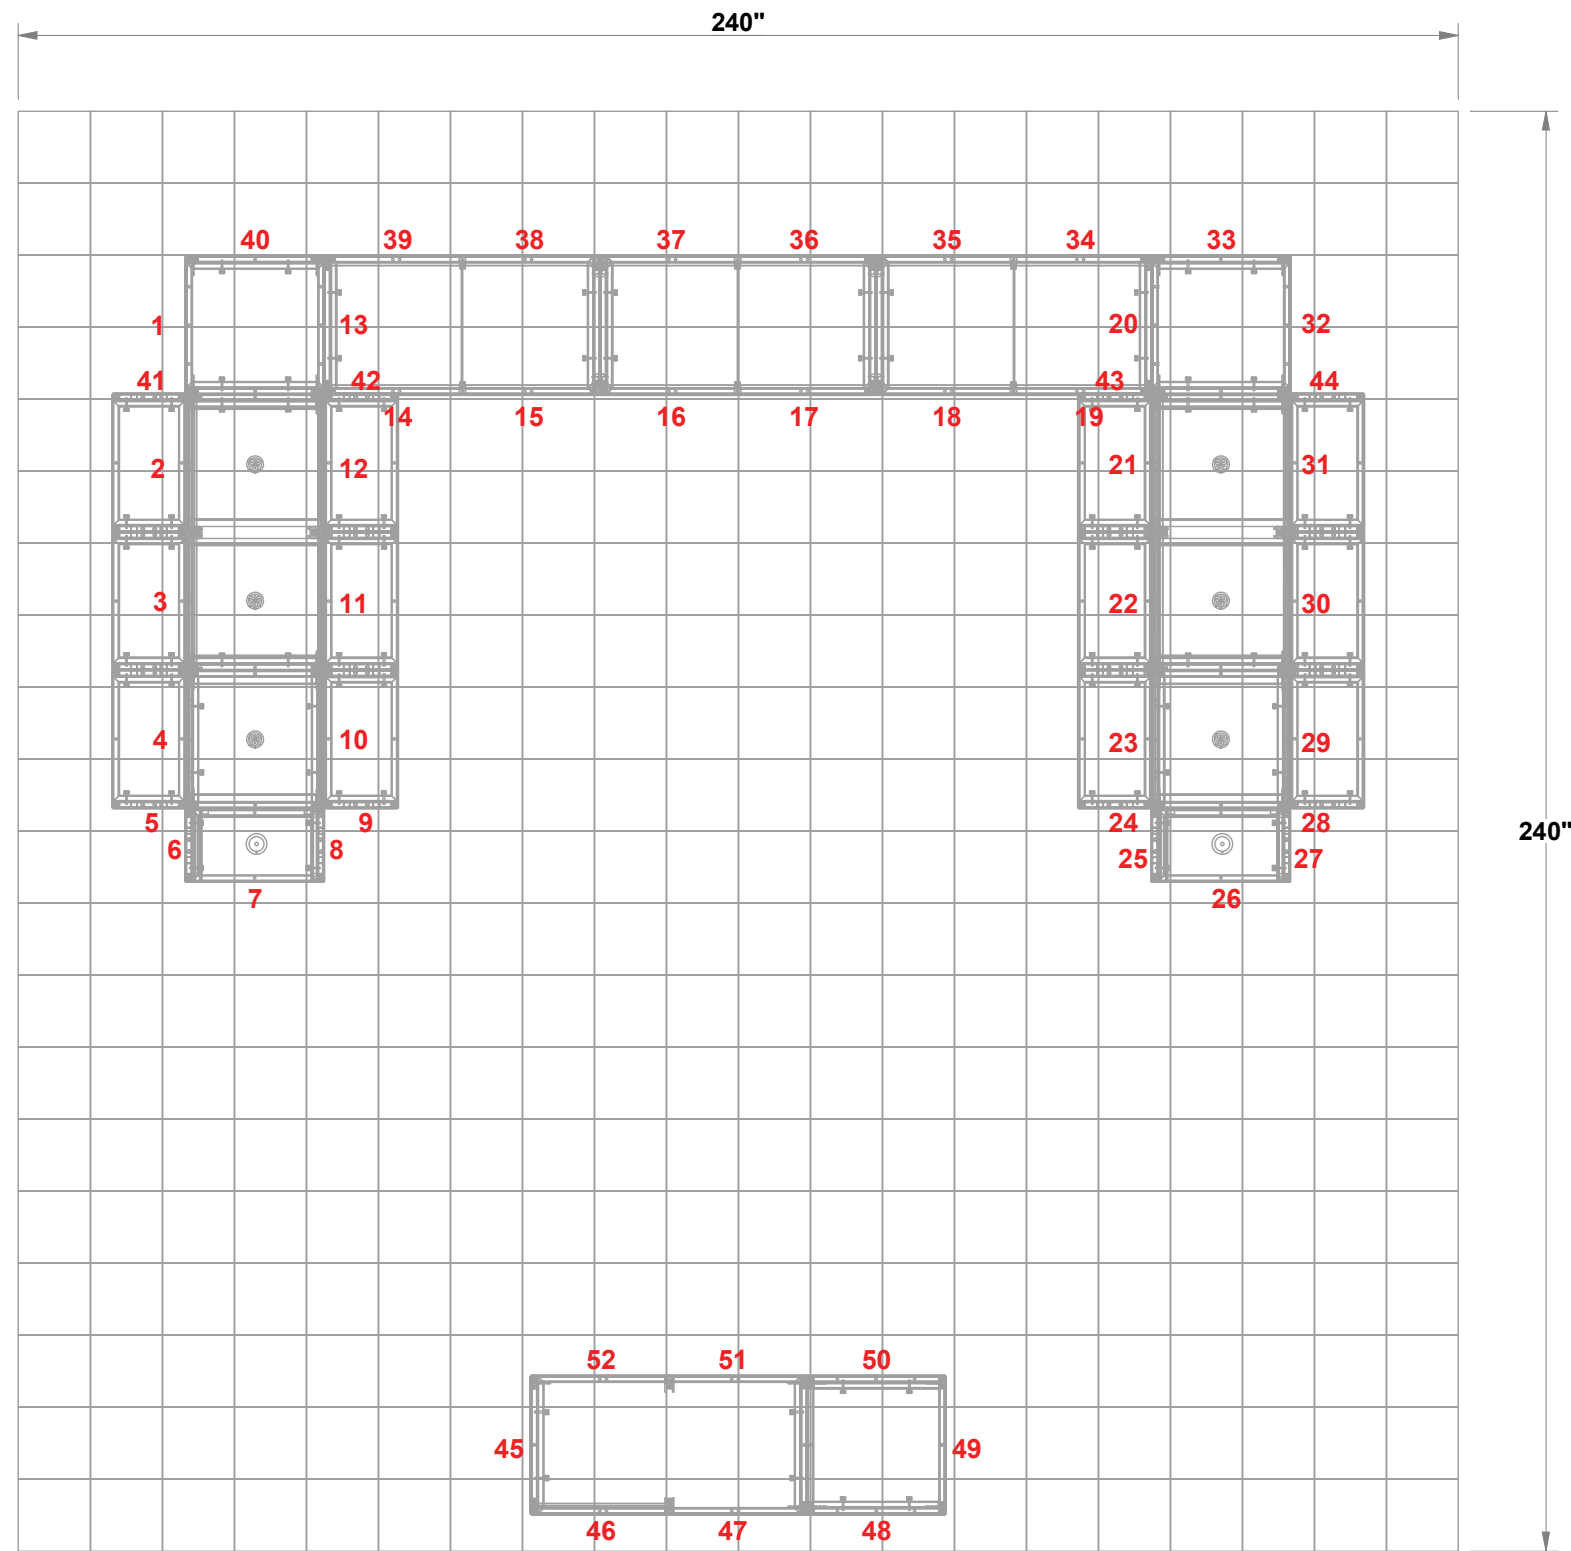

PRELIMINARY GRAPHIC LAYOUT

PARTS LIST:		
QTY	SIZE	NAME
158	23 X 23	STANDARD QUAD
12	12.125 X 23	SIDE QUAD
14	23 X 23	SHOWCASE QUAD

MultiQuad®
The Last Exhibit You'll Ever Buy

3401 Mary Taylor Road
Birmingham, Alabama 35235
(205) 439-8200

KIT-MQ-WK97

20x20 MultiQuad®

PRELIMINARY GRAPHIC LAYOUT

MultiQuad®
The Last Exhibit You'll Ever Buy

3401 Mary Taylor Road
Birmingham, Alabama 35235
(205) 439-8200

KIT-MQ-WK97

TOP VIEW

20x20 MultiQuad®

PRELIMINARY GRAPHIC LAYOUT

FLATTENED ELEVATED VIEW

MultiQuad®
The Last Exhibit You'll Ever Buy

3401 Mary Taylor Road
Birmingham, Alabama 35235
(205) 439-8200

KIT-MQ-WK97

20x20 MultiQuad®

PRELIMINARY GRAPHIC LAYOUT

MultiQuad®
The Last Exhibit You'll Ever Buy

3401 Mary Taylor Road
Birmingham, Alabama 35235
(205) 439-8200

KIT-MQ-WK97

20x20 MultiQuad®

FLATTENED ELEVATED VIEW

PARTS LIST:		
QTY	SIZE	NAME
158	23 X 23	STANDARD QUAD
12	12.125 X 23	SIDE QUAD
14	23 X 23	SHOWCASE QUAD