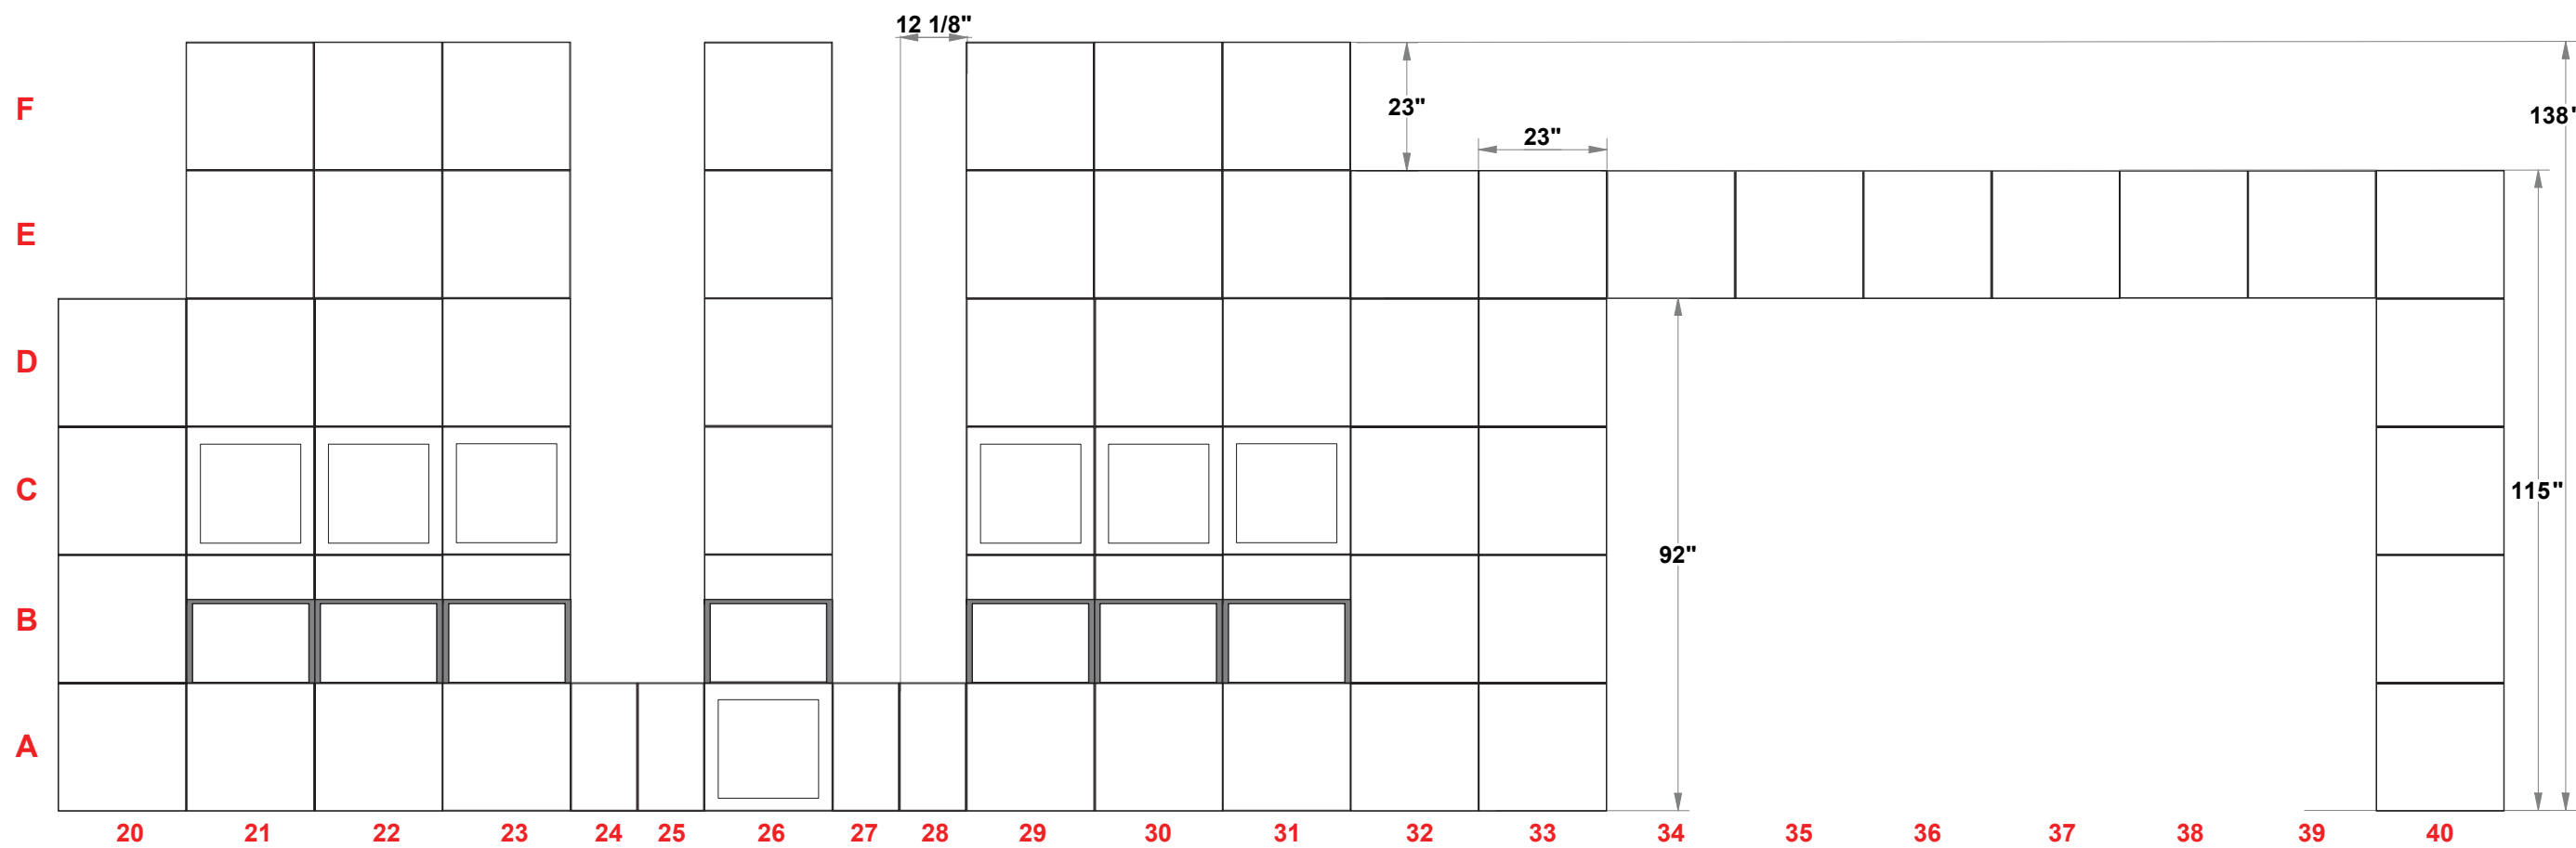

PRELIMINARY GRAPHIC LAYOUT

FLATTENED ELEVATED VIEW

MultiQuad®
The Last Exhibit You'll Ever Buy

3401 Mary Taylor Road
Birmingham, Alabama 35235
(205) 439-8200

KIT-MQ-WK97

20x20 MultiQuad®