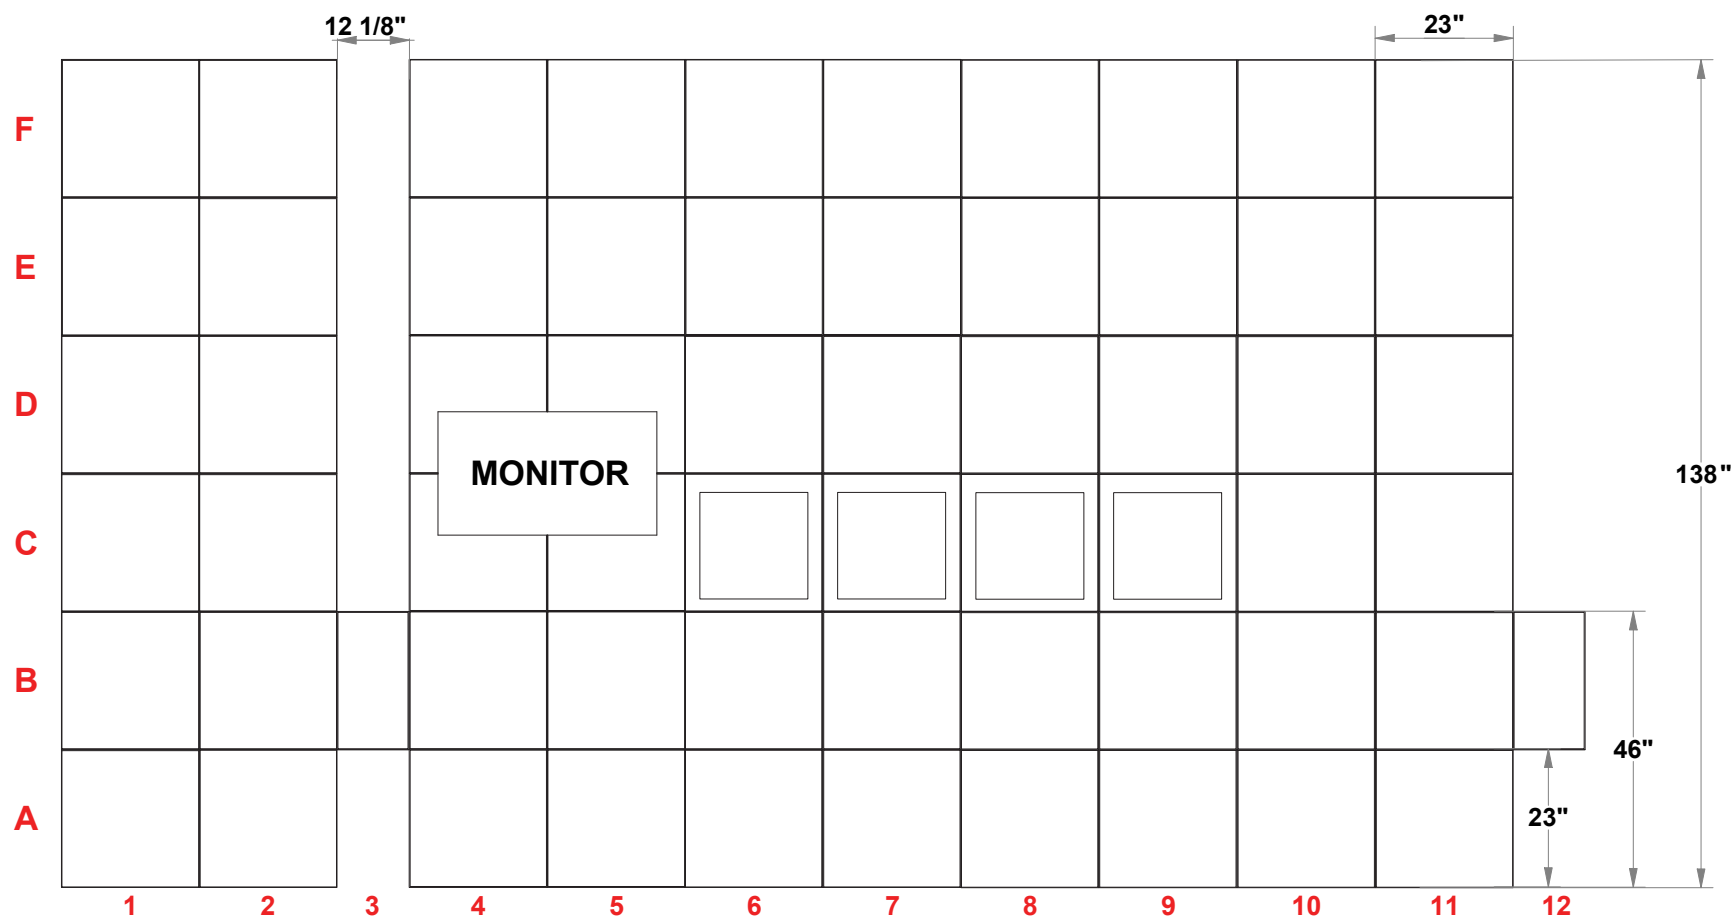

PRELIMINARY GRAPHIC LAYOUT

MultiQuad®
The Last Exhibit You'll Ever Buy

3401 Mary Taylor Road
Birmingham, Alabama 35235
(205) 439-8200

KIT-MQ-WK95

PARTS LIST:		
QTY	SIZE	NAME
112	23 X 23	STANDARD QUAD
4	23 X 46	HINGED DOUBLE QUAD
12	12.125 X 23	SIDE QUAD
8	23 X 23	SHOWCASE QUAD

TOP VIEW

20x20 MultiQuad®