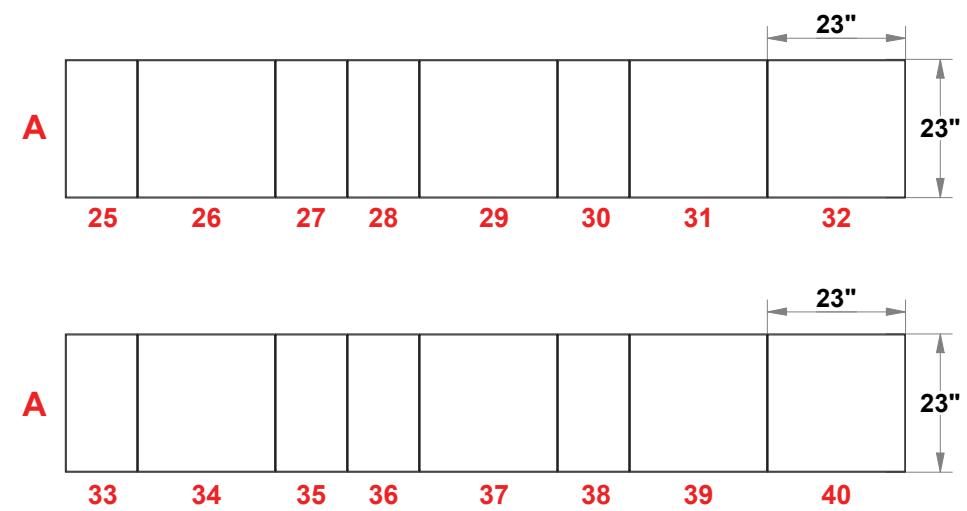

PRELIMINARY GRAPHIC LAYOUT

MultiQuad®
The Last Exhibit You'll Ever Buy

3401 Mary Taylor Road
Birmingham, Alabama 35235
(205) 439-8200

KIT-MQ-WK95

PARTS LIST:		
QTY	SIZE	NAME
112	23 X 23	STANDARD QUAD
4	23 X 46	HINGED DOUBLE QUAD
12	12.125 X 23	SIDE QUAD
8	23 X 23	SHOWCASE QUAD

TOP VIEW

20x20 MultiQuad®