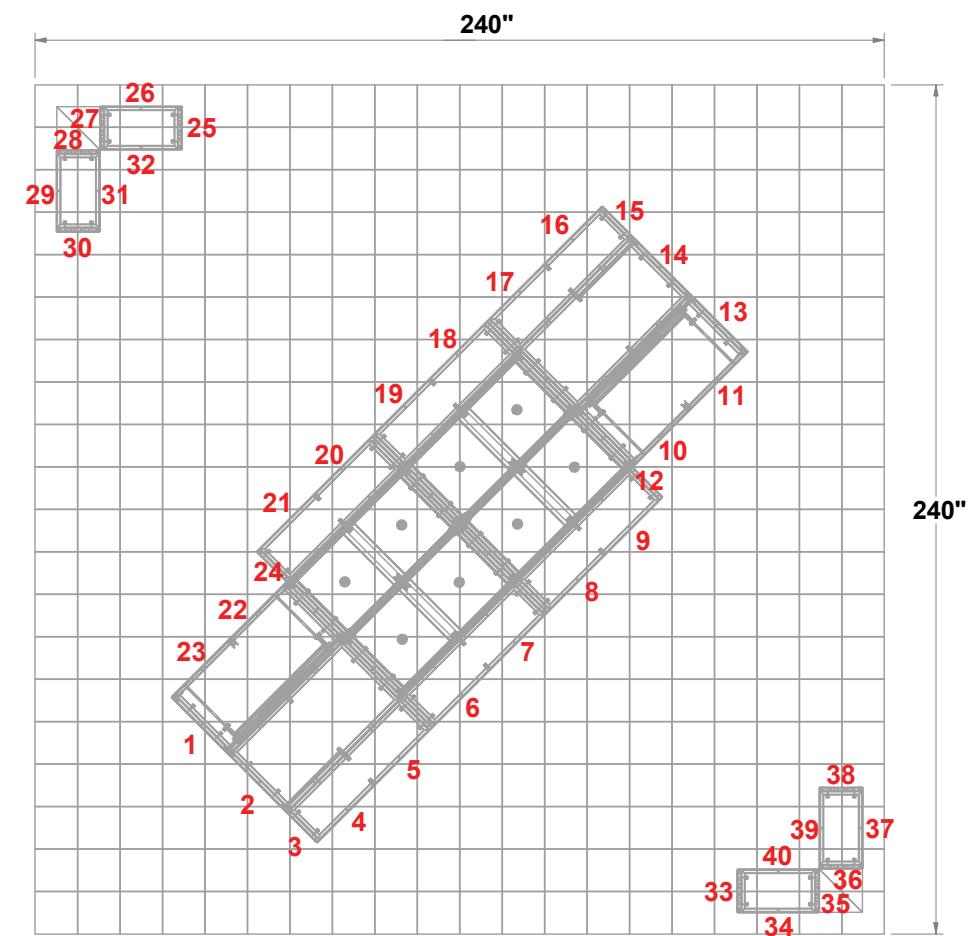

PRELIMINARY GRAPHIC LAYOUT

MultiQuad®
The Last Exhibit You'll Ever Buy

3401 Mary Taylor Road
Birmingham, Alabama 35235
(205) 439-8200

KIT-MQ-WK95

PARTS LIST:		
QTY	SIZE	NAME
112	23 X 23	STANDARD QUAD
4	23 X 46	HINGED DOUBLE QUAD
12	12.125 X 23	SIDE QUAD
8	23 X 23	SHOWCASE QUAD

TOP VIEW

20x20 MultiQuad®