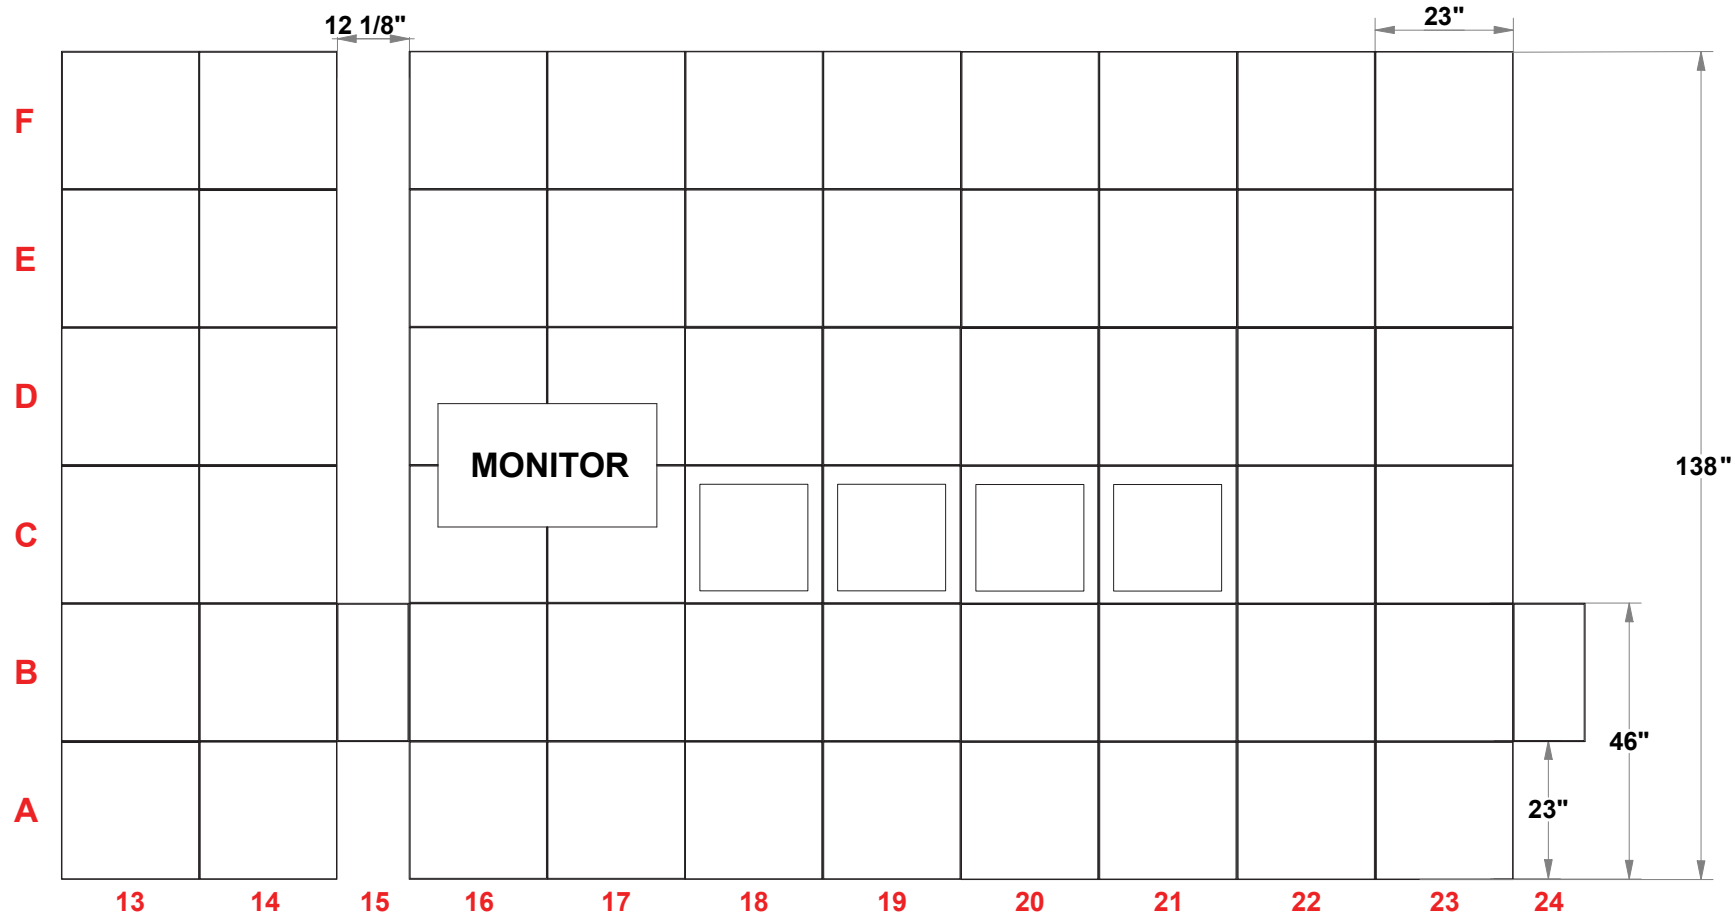

PRELIMINARY GRAPHIC LAYOUT

MultiQuad®
The Last Exhibit You'll Ever Buy

3401 Mary Taylor Road
Birmingham, Alabama 35235
(205) 439-8200

KIT-MQ-WK95

PARTS LIST:		
QTY	SIZE	NAME
112	23 X 23	STANDARD QUAD
4	23 X 46	HINGED DOUBLE QUAD
12	12.125 X 23	SIDE QUAD
8	23 X 23	SHOWCASE QUAD

TOP VIEW

20x20 MultiQuad®