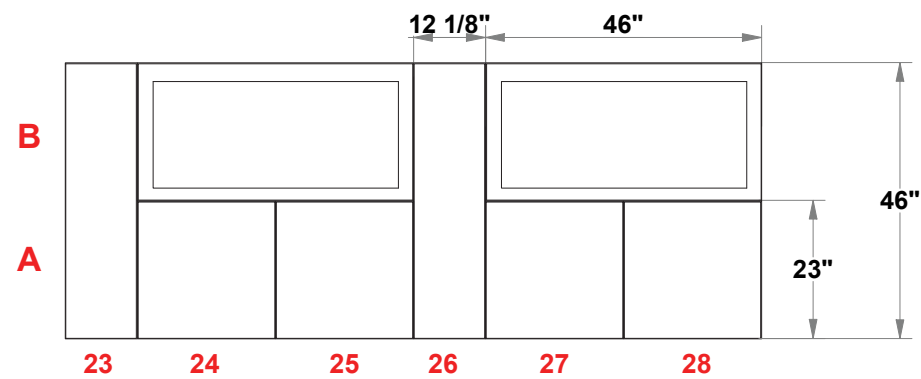

# PRELIMINARY GRAPHIC LAYOUT

## FLATTENED ELEVATED VIEW

TOP VIEW

PARTS LIST:		
QTY	SIZE	NAME
22	23 X 46	DOUBLE QUAD
8	23 X 23	STANDARD QUAD
2	23 X 46	HINGED DOUBLE QUAD
6	12.125 X 46	DOUBLE SIDE QUAD
4	12.125 X 23	SIDE QUAD
2	23 X 46	DOUBLE SHOWCASE QUAD