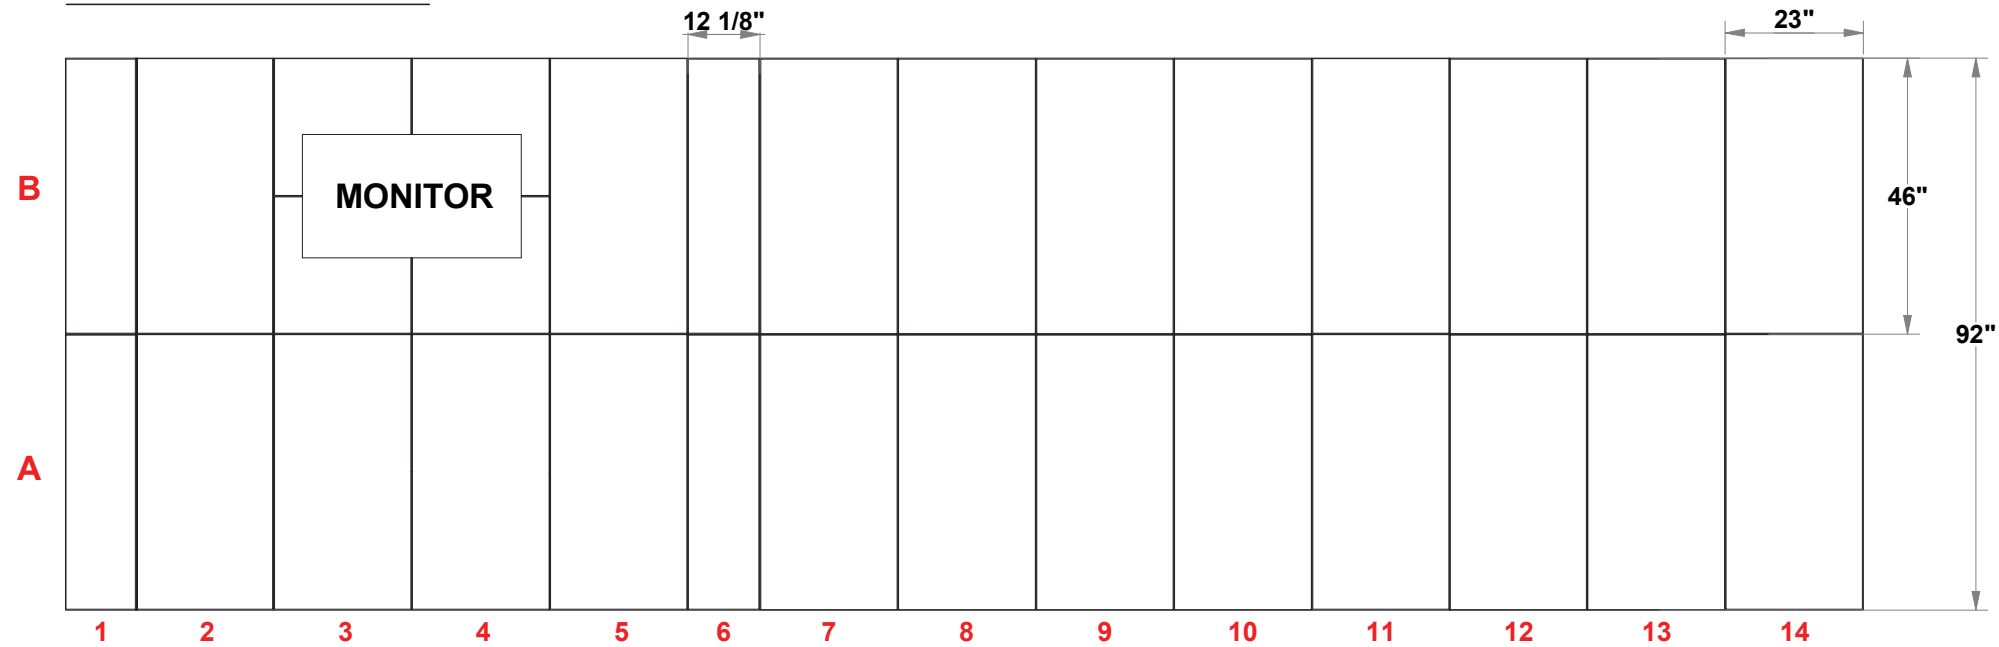

# PRELIMINARY GRAPHIC LAYOUT

## FLATTENED ELEVATED VIEW

TOP VIEW

PARTS LIST:		
QTY	SIZE	NAME
22	23 X 46	DOUBLE QUAD
8	23 X 23	STANDARD QUAD
2	23 X 46	HINGED DOUBLE QUAD
6	12.125 X 46	DOUBLE SIDE QUAD
4	12.125 X 23	SIDE QUAD
2	23 X 46	DOUBLE SHOWCASE QUAD