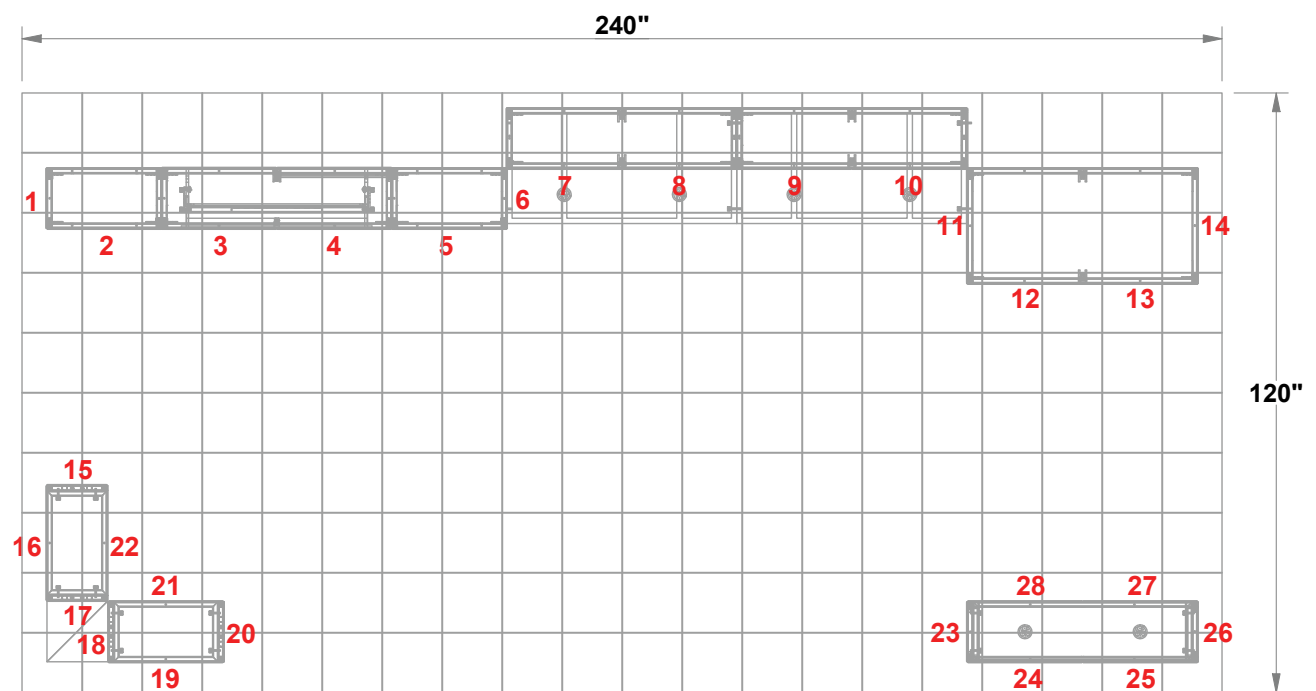

# PRELIMINARY GRAPHIC LAYOUT

## FLATTENED ELEVATED VIEW

TOP VIEW

PARTS LIST:		
QTY	SIZE	NAME
22	23 X 46	DOUBLE QUAD
8	23 X 23	STANDARD QUAD
2	23 X 46	HINGED DOUBLE QUAD
6	12.125 X 46	DOUBLE SIDE QUAD
4	12.125 X 23	SIDE QUAD
2	23 X 46	DOUBLE SHOWCASE QUAD