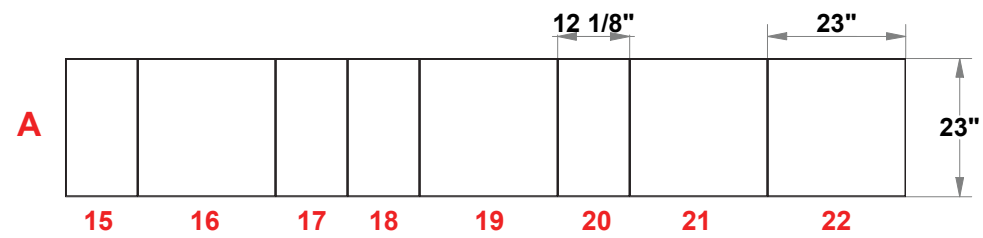

# PRELIMINARY GRAPHIC LAYOUT

## FLATTENED ELEVATED VIEW

TOP VIEW

PARTS LIST:		
QTY	SIZE	NAME
22	23 X 46	DOUBLE QUAD
8	23 X 23	STANDARD QUAD
2	23 X 46	HINGED DOUBLE QUAD
6	12.125 X 46	DOUBLE SIDE QUAD
4	12.125 X 23	SIDE QUAD
2	23 X 46	DOUBLE SHOWCASE QUAD