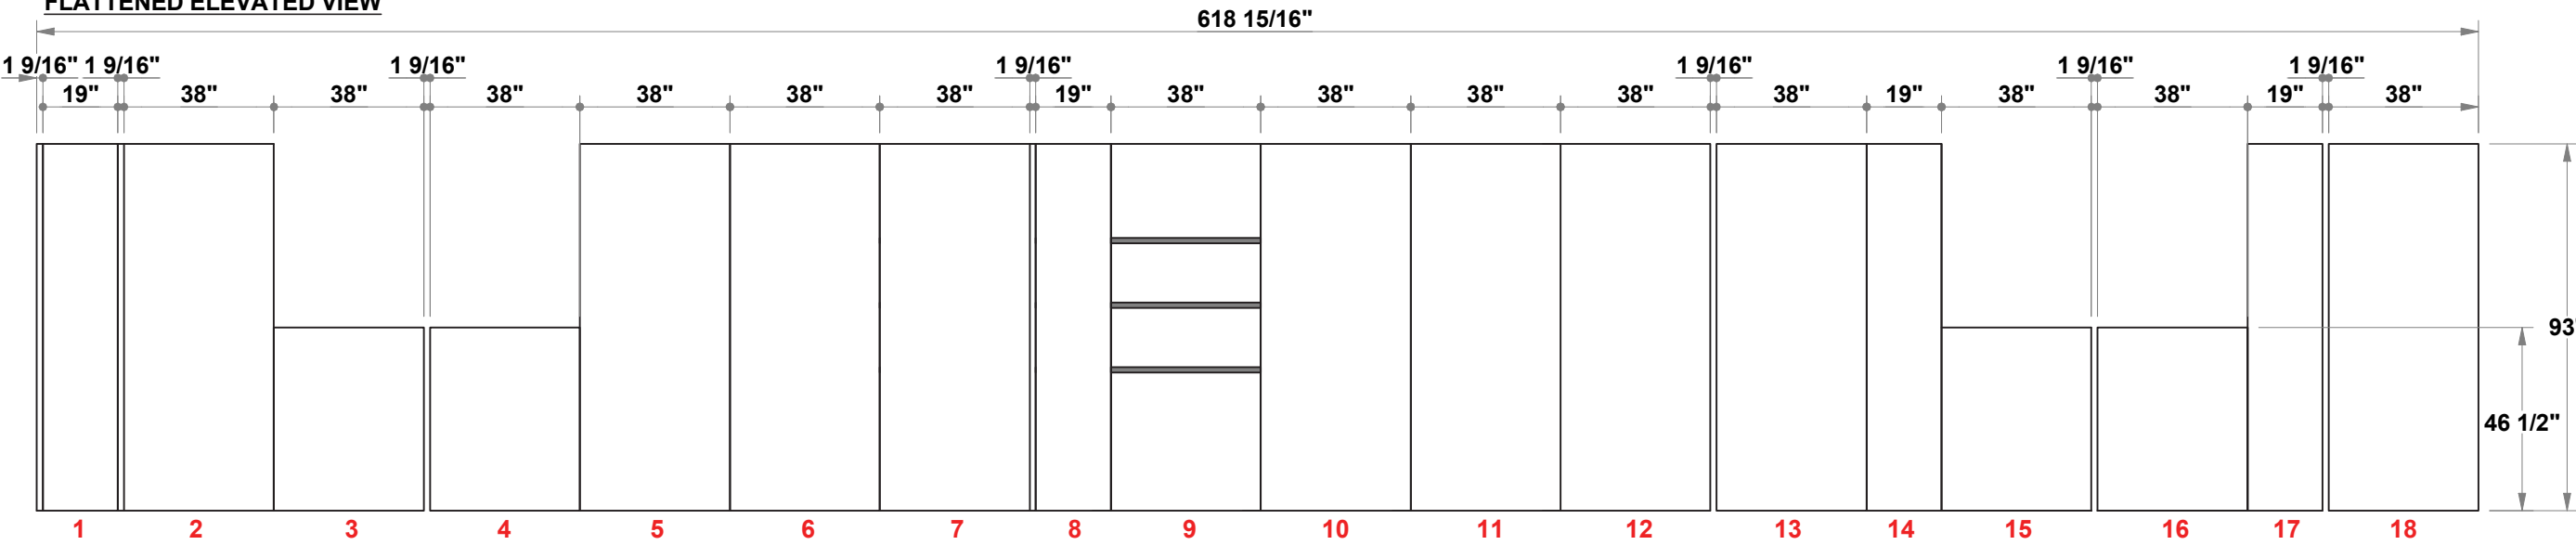

PRELIMINARY GRAPHIC LAYOUT

3401 Mary Taylor Road
Birmingham, Alabama 35235
(205) 439-8200

KIT-HL-WK91

10 X 20 H-Line

FLATTENED ELEVATED VIEW

PARTS LIST:		
QTY	SIZE	NAME
10	38 X 93	TYPICAL GRAPHIC
4	19 X 93	HALF-WIDTH GRAPHIC
4	38 X 46.5	HALF-HEIGHT GRAPHIC
2	38 X 37.875	FRONT COUNTER GRAPHIC
2	12 X 37.875	SIDE COUNTER GRAPHIC

TOP VIEW