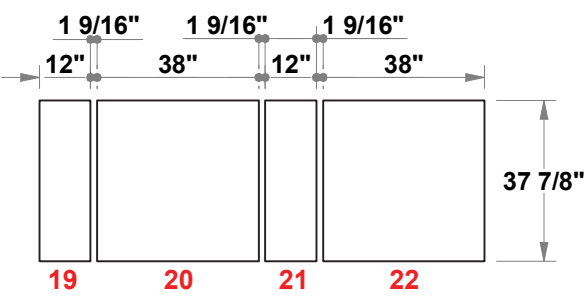

PRELIMINARY GRAPHIC LAYOUT

3401 Mary Taylor Road
Birmingham, Alabama 35235
(205) 439-8200

KIT-HL-WK91

10 X 20 H-Line

FLATTENED ELEVATED VIEW

PARTS LIST:		
QTY	SIZE	NAME
10	38 X 93	TYPICAL GRAPHIC
4	19 X 93	HALF-WIDTH GRAPHIC
4	38 X 46.5	HALF-HEIGHT GRAPHIC
2	38 X 37.875	FRONT COUNTER GRAPHIC
2	12 X 37.875	SIDE COUNTER GRAPHIC

TOP VIEW