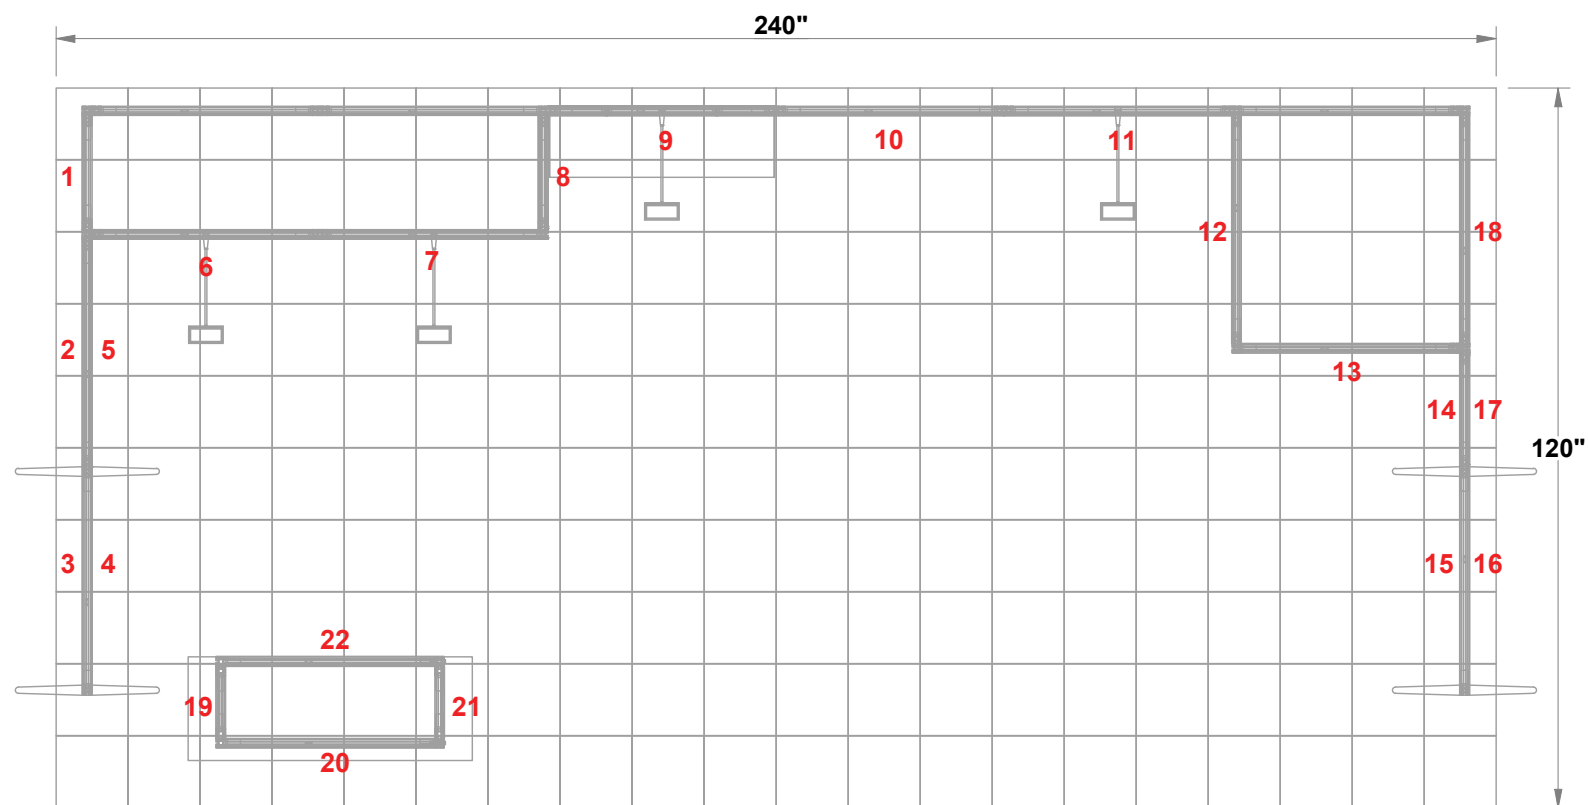

PRELIMINARY GRAPHIC LAYOUT

3401 Mary Taylor Road
Birmingham, Alabama 35235
(205) 439-8200

KIT-HL-WK91

10 X 20 H-Line

FLATTENED ELEVATED VIEW

PARTS LIST:		
QTY	SIZE	NAME
10	38 X 93	TYPICAL GRAPHIC
4	19 X 93	HALF-WIDTH GRAPHIC
4	38 X 46.5	HALF-HEIGHT GRAPHIC
2	38 X 37.875	FRONT COUNTER GRAPHIC
2	12 X 37.875	SIDE COUNTER GRAPHIC

TOP VIEW