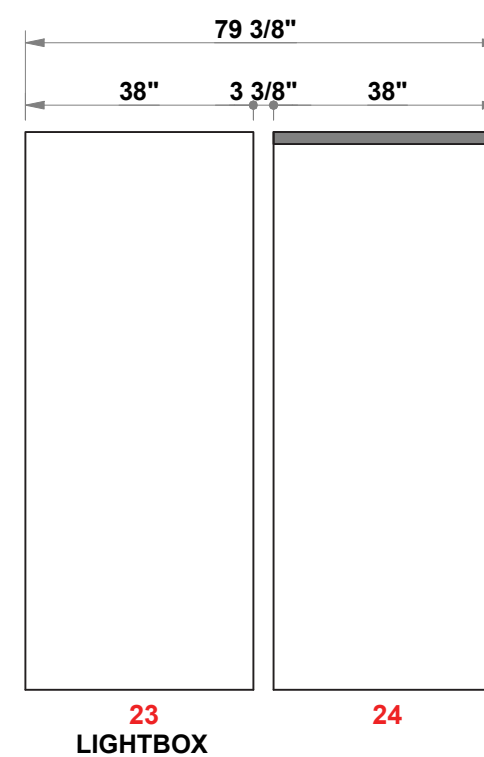

# PRELIMINARY GRAPHIC LAYOUT

3401 Mary Taylor Road  
Birmingham, Alabama 35235  
(205) 439-8200

**KIT-HL-WK89**

**30x30 H-Line**

**TOWER FLATTENED ELEVATED VIEW**

**COUNTER FLATTENED ELEVATED VIEW**

PARTS LIST:		
QTY	SIZE	NAME
6	38 X 93	LIGHTBOX GRAPHIC
10	38 X 93	TYPICAL GRAPHIC
4	38 X 46.5	HALF GRAPHIC
4	9.5 X 93	SIDE GRAPHIC
4	38 X 37.875	FRONT PODIUM GRAPHIC
12	12 X 37.875	SIDE PODIUM GRAPHIC
6	38 X 85.375	CANOPY GRAPHIC

## SECTION A FLATTENED ELEVATED VIEW

PARTS LIST:		
QTY	SIZE	NAME
6	38 X 93	LIGHTBOX GRAPHIC
10	38 X 93	TYPICAL GRAPHIC
4	38 X 46.5	HALF GRAPHIC
4	9.5 X 93	SIDE GRAPHIC
4	38 X 37.875	FRONT PODIUM GRAPHIC
12	12 X 37.875	SIDE PODIUM GRAPHIC
6	38 X 85.375	CANOPY GRAPHIC

30x30 H-Line

## SECTION B FLATTENED ELEVATED VIEW

PARTS LIST:		
QTY	SIZE	NAME
6	38 X 93	LIGHTBOX GRAPHIC
10	38 X 93	TYPICAL GRAPHIC
4	38 X 46.5	HALF GRAPHIC
4	9.5 X 93	SIDE GRAPHIC
4	38 X 37.875	FRONT PODIUM GRAPHIC
12	12 X 37.875	SIDE PODIUM GRAPHIC
6	38 X 85.375	CANOPY GRAPHIC