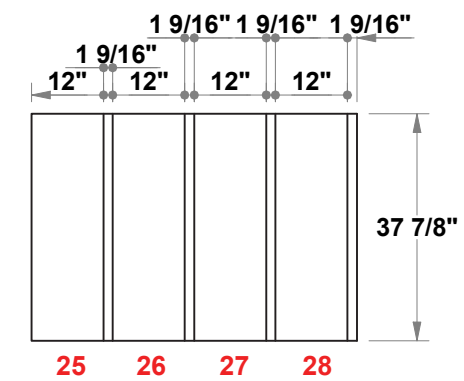

# PRELIMINARY GRAPHIC LAYOUT

PARTS LIST:		
QTY	SIZE	NAME
6	38 X 93	LIGHTBOX GRAPHIC
10	38 X 93	TYPICAL GRAPHIC
4	38 X 46.5	HALF GRAPHIC
4	9.5 X 93	SIDE GRAPHIC
4	38 X 37.875	FRONT PODIUM GRAPHIC
12	12 X 37.875	SIDE PODIUM GRAPHIC
6	38 X 85.375	CANOPY GRAPHIC

# PRELIMINARY GRAPHIC LAYOUT

3401 Mary Taylor Road  
Birmingham, Alabama 35235  
(205) 439-8200

**KIT-HL-WK89**

**30x30 H-Line**

**TOWER FLATTENED ELEVATED VIEW**

**COUNTER FLATTENED ELEVATED VIEW**

PARTS LIST:		
QTY	SIZE	NAME
6	38 X 93	LIGHTBOX GRAPHIC
10	38 X 93	TYPICAL GRAPHIC
4	38 X 46.5	HALF GRAPHIC
4	9.5 X 93	SIDE GRAPHIC
4	38 X 37.875	FRONT PODIUM GRAPHIC
12	12 X 37.875	SIDE PODIUM GRAPHIC
6	38 X 85.375	CANOPY GRAPHIC

## SECTION A FLATTENED ELEVATED VIEW

PARTS LIST:		
QTY	SIZE	NAME
6	38 X 93	LIGHTBOX GRAPHIC
10	38 X 93	TYPICAL GRAPHIC
4	38 X 46.5	HALF GRAPHIC
4	9.5 X 93	SIDE GRAPHIC
4	38 X 37.875	FRONT PODIUM GRAPHIC
12	12 X 37.875	SIDE PODIUM GRAPHIC
6	38 X 85.375	CANOPY GRAPHIC

## SECTION B FLATTENED ELEVATED VIEW

PARTS LIST:		
QTY	SIZE	NAME
6	38 X 93	LIGHTBOX GRAPHIC
10	38 X 93	TYPICAL GRAPHIC
4	38 X 46.5	HALF GRAPHIC
4	9.5 X 93	SIDE GRAPHIC
4	38 X 37.875	FRONT PODIUM GRAPHIC
12	12 X 37.875	SIDE PODIUM GRAPHIC
6	38 X 85.375	CANOPY GRAPHIC