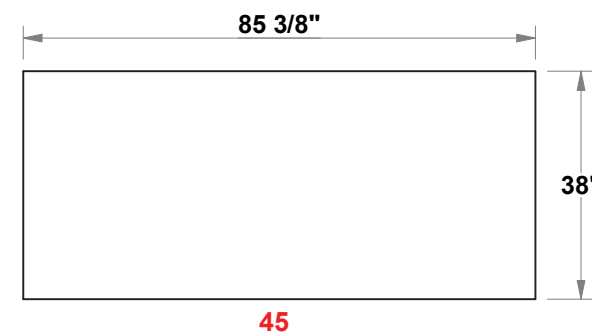

## SECTION A FLATTENED ELEVATED VIEW

PARTS LIST:		
QTY	SIZE	NAME
6	38 X 93	LIGHTBOX GRAPHIC
10	38 X 93	TYPICAL GRAPHIC
4	38 X 46.5	HALF GRAPHIC
4	9.5 X 93	SIDE GRAPHIC
4	38 X 37.875	FRONT PODIUM GRAPHIC
12	12 X 37.875	SIDE PODIUM GRAPHIC
6	38 X 85.375	CANOPY GRAPHIC

30x30 H-Line

## SECTION B FLATTENED ELEVATED VIEW

PARTS LIST:		
QTY	SIZE	NAME
6	38 X 93	LIGHTBOX GRAPHIC
10	38 X 93	TYPICAL GRAPHIC
4	38 X 46.5	HALF GRAPHIC
4	9.5 X 93	SIDE GRAPHIC
4	38 X 37.875	FRONT PODIUM GRAPHIC
12	12 X 37.875	SIDE PODIUM GRAPHIC
6	38 X 85.375	CANOPY GRAPHIC