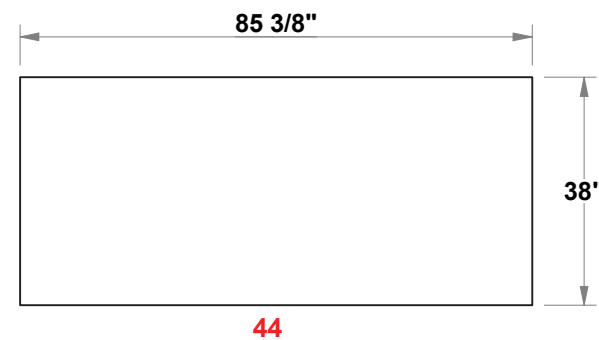

## SECTION A FLATTENED ELEVATED VIEW

PARTS LIST:		
QTY	SIZE	NAME
6	38 X 93	LIGHTBOX GRAPHIC
10	38 X 93	TYPICAL GRAPHIC
4	38 X 46.5	HALF GRAPHIC
4	9.5 X 93	SIDE GRAPHIC
4	38 X 37.875	FRONT PODIUM GRAPHIC
12	12 X 37.875	SIDE PODIUM GRAPHIC
6	38 X 85.375	CANOPY GRAPHIC

30x30 H-Line

## SECTION B FLATTENED ELEVATED VIEW

PARTS LIST:		
QTY	SIZE	NAME
6	38 X 93	LIGHTBOX GRAPHIC
10	38 X 93	TYPICAL GRAPHIC
4	38 X 46.5	HALF GRAPHIC
4	9.5 X 93	SIDE GRAPHIC
4	38 X 37.875	FRONT PODIUM GRAPHIC
12	12 X 37.875	SIDE PODIUM GRAPHIC
6	38 X 85.375	CANOPY GRAPHIC