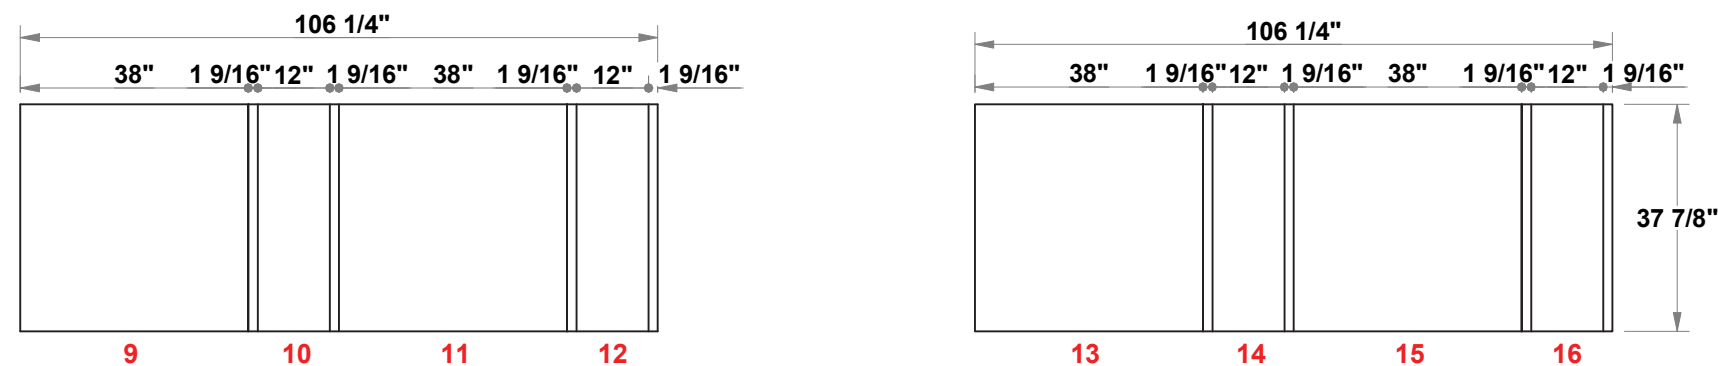

# PRELIMINARY GRAPHIC LAYOUT

3401 Mary Taylor Road  
Birmingham, Alabama 35235  
(205) 439-8200

**KIT-HL-WK89**

**30x30 H-Line**

**TOWER FLATTENED ELEVATED VIEW**

**COUNTER FLATTENED ELEVATED VIEW**

PARTS LIST:		
QTY	SIZE	NAME
6	38 X 93	LIGHTBOX GRAPHIC
10	38 X 93	TYPICAL GRAPHIC
4	38 X 46.5	HALF GRAPHIC
4	9.5 X 93	SIDE GRAPHIC
4	38 X 37.875	FRONT PODIUM GRAPHIC
12	12 X 37.875	SIDE PODIUM GRAPHIC
6	38 X 85.375	CANOPY GRAPHIC

## SECTION A FLATTENED ELEVATED VIEW

PARTS LIST:		
QTY	SIZE	NAME
6	38 X 93	LIGHTBOX GRAPHIC
10	38 X 93	TYPICAL GRAPHIC
4	38 X 46.5	HALF GRAPHIC
4	9.5 X 93	SIDE GRAPHIC
4	38 X 37.875	FRONT PODIUM GRAPHIC
12	12 X 37.875	SIDE PODIUM GRAPHIC
6	38 X 85.375	CANOPY GRAPHIC