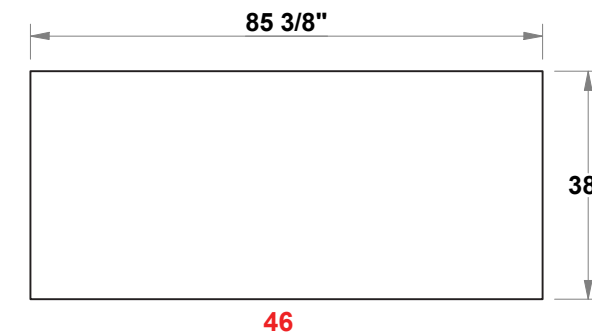

## SECTION A FLATTENED ELEVATED VIEW

PARTS LIST:		
QTY	SIZE	NAME
6	38 X 93	LIGHTBOX GRAPHIC
10	38 X 93	TYPICAL GRAPHIC
4	38 X 46.5	HALF GRAPHIC
4	9.5 X 93	SIDE GRAPHIC
4	38 X 37.875	FRONT PODIUM GRAPHIC
12	12 X 37.875	SIDE PODIUM GRAPHIC
6	38 X 85.375	CANOPY GRAPHIC

30x30 H-Line

## SECTION B FLATTENED ELEVATED VIEW

PARTS LIST:		
QTY	SIZE	NAME
6	38 X 93	LIGHTBOX GRAPHIC
10	38 X 93	TYPICAL GRAPHIC
4	38 X 46.5	HALF GRAPHIC
4	9.5 X 93	SIDE GRAPHIC
4	38 X 37.875	FRONT PODIUM GRAPHIC
12	12 X 37.875	SIDE PODIUM GRAPHIC
6	38 X 85.375	CANOPY GRAPHIC