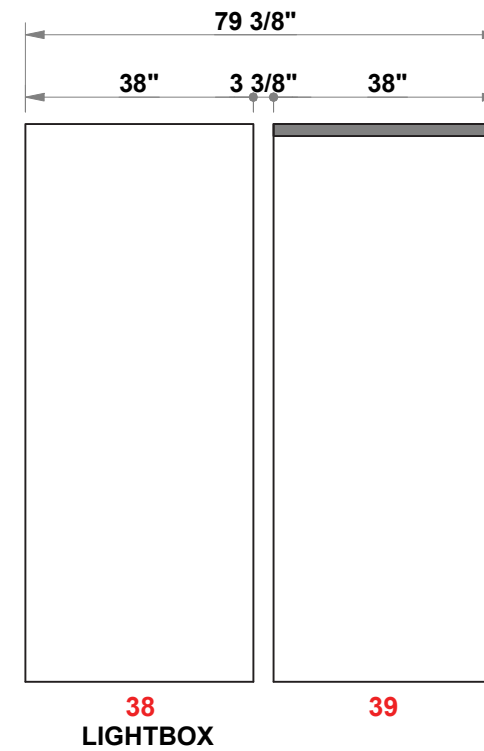

## SECTION A FLATTENED ELEVATED VIEW

PARTS LIST:		
QTY	SIZE	NAME
6	38 X 93	LIGHTBOX GRAPHIC
10	38 X 93	TYPICAL GRAPHIC
4	38 X 46.5	HALF GRAPHIC
4	9.5 X 93	SIDE GRAPHIC
4	38 X 37.875	FRONT PODIUM GRAPHIC
12	12 X 37.875	SIDE PODIUM GRAPHIC
6	38 X 85.375	CANOPY GRAPHIC

30x30 H-Line

## SECTION B FLATTENED ELEVATED VIEW

PARTS LIST:		
QTY	SIZE	NAME
6	38 X 93	LIGHTBOX GRAPHIC
10	38 X 93	TYPICAL GRAPHIC
4	38 X 46.5	HALF GRAPHIC
4	9.5 X 93	SIDE GRAPHIC
4	38 X 37.875	FRONT PODIUM GRAPHIC
12	12 X 37.875	SIDE PODIUM GRAPHIC
6	38 X 85.375	CANOPY GRAPHIC