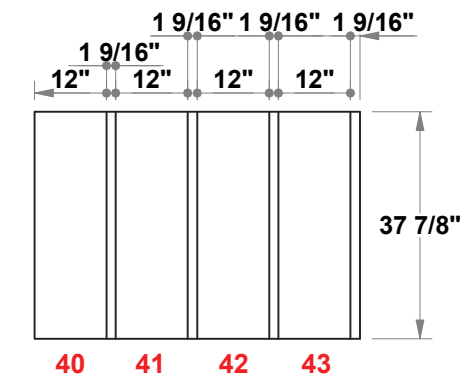

# PRELIMINARY GRAPHIC LAYOUT

3401 Mary Taylor Road  
Birmingham, Alabama 35235  
(205) 439-8200

**KIT-HL-WK89**

**30x30 H-Line**

**TOWER FLATTENED ELEVATED VIEW**

**COUNTER FLATTENED ELEVATED VIEW**

PARTS LIST:		
QTY	SIZE	NAME
6	38 X 93	LIGHTBOX GRAPHIC
10	38 X 93	TYPICAL GRAPHIC
4	38 X 46.5	HALF GRAPHIC
4	9.5 X 93	SIDE GRAPHIC
4	38 X 37.875	FRONT PODIUM GRAPHIC
12	12 X 37.875	SIDE PODIUM GRAPHIC
6	38 X 85.375	CANOPY GRAPHIC

## SECTION A FLATTENED ELEVATED VIEW

PARTS LIST:		
QTY	SIZE	NAME
6	38 X 93	LIGHTBOX GRAPHIC
10	38 X 93	TYPICAL GRAPHIC
4	38 X 46.5	HALF GRAPHIC
4	9.5 X 93	SIDE GRAPHIC
4	38 X 37.875	FRONT PODIUM GRAPHIC
12	12 X 37.875	SIDE PODIUM GRAPHIC
6	38 X 85.375	CANOPY GRAPHIC

30x30 H-Line

## SECTION B FLATTENED ELEVATED VIEW

PARTS LIST:		
QTY	SIZE	NAME
6	38 X 93	LIGHTBOX GRAPHIC
10	38 X 93	TYPICAL GRAPHIC
4	38 X 46.5	HALF GRAPHIC
4	9.5 X 93	SIDE GRAPHIC
4	38 X 37.875	FRONT PODIUM GRAPHIC
12	12 X 37.875	SIDE PODIUM GRAPHIC
6	38 X 85.375	CANOPY GRAPHIC