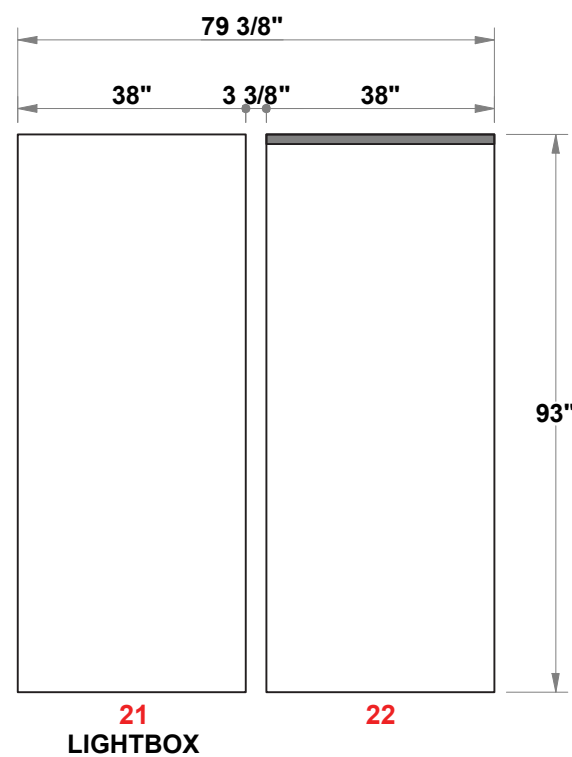

# PRELIMINARY GRAPHIC LAYOUT

3401 Mary Taylor Road  
Birmingham, Alabama 35235  
(205) 439-8200

**KIT-HL-WK89**

**30x30 H-Line**

**TOWER FLATTENED ELEVATED VIEW**

**COUNTER FLATTENED ELEVATED VIEW**

PARTS LIST:		
QTY	SIZE	NAME
6	38 X 93	LIGHTBOX GRAPHIC
10	38 X 93	TYPICAL GRAPHIC
4	38 X 46.5	HALF GRAPHIC
4	9.5 X 93	SIDE GRAPHIC
4	38 X 37.875	FRONT PODIUM GRAPHIC
12	12 X 37.875	SIDE PODIUM GRAPHIC
6	38 X 85.375	CANOPY GRAPHIC

## SECTION A FLATTENED ELEVATED VIEW

PARTS LIST:		
QTY	SIZE	NAME
6	38 X 93	LIGHTBOX GRAPHIC
10	38 X 93	TYPICAL GRAPHIC
4	38 X 46.5	HALF GRAPHIC
4	9.5 X 93	SIDE GRAPHIC
4	38 X 37.875	FRONT PODIUM GRAPHIC
12	12 X 37.875	SIDE PODIUM GRAPHIC
6	38 X 85.375	CANOPY GRAPHIC

30x30 H-Line

## SECTION B FLATTENED ELEVATED VIEW

PARTS LIST:		
QTY	SIZE	NAME
6	38 X 93	LIGHTBOX GRAPHIC
10	38 X 93	TYPICAL GRAPHIC
4	38 X 46.5	HALF GRAPHIC
4	9.5 X 93	SIDE GRAPHIC
4	38 X 37.875	FRONT PODIUM GRAPHIC
12	12 X 37.875	SIDE PODIUM GRAPHIC
6	38 X 85.375	CANOPY GRAPHIC