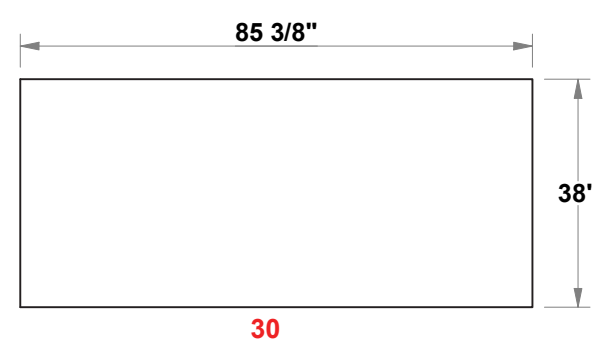

# PRELIMINARY GRAPHIC LAYOUT

3401 Mary Taylor Road  
Birmingham, Alabama 35235  
(205) 439-8200

**KIT-HL-WK89**

**30x30 H-Line**

**TOWER FLATTENED ELEVATED VIEW**

**COUNTER FLATTENED ELEVATED VIEW**

PARTS LIST:		
QTY	SIZE	NAME
6	38 X 93	LIGHTBOX GRAPHIC
10	38 X 93	TYPICAL GRAPHIC
4	38 X 46.5	HALF GRAPHIC
4	9.5 X 93	SIDE GRAPHIC
4	38 X 37.875	FRONT PODIUM GRAPHIC
12	12 X 37.875	SIDE PODIUM GRAPHIC
6	38 X 85.375	CANOPY GRAPHIC

## SECTION A FLATTENED ELEVATED VIEW

PARTS LIST:		
QTY	SIZE	NAME
6	38 X 93	LIGHTBOX GRAPHIC
10	38 X 93	TYPICAL GRAPHIC
4	38 X 46.5	HALF GRAPHIC
4	9.5 X 93	SIDE GRAPHIC
4	38 X 37.875	FRONT PODIUM GRAPHIC
12	12 X 37.875	SIDE PODIUM GRAPHIC
6	38 X 85.375	CANOPY GRAPHIC