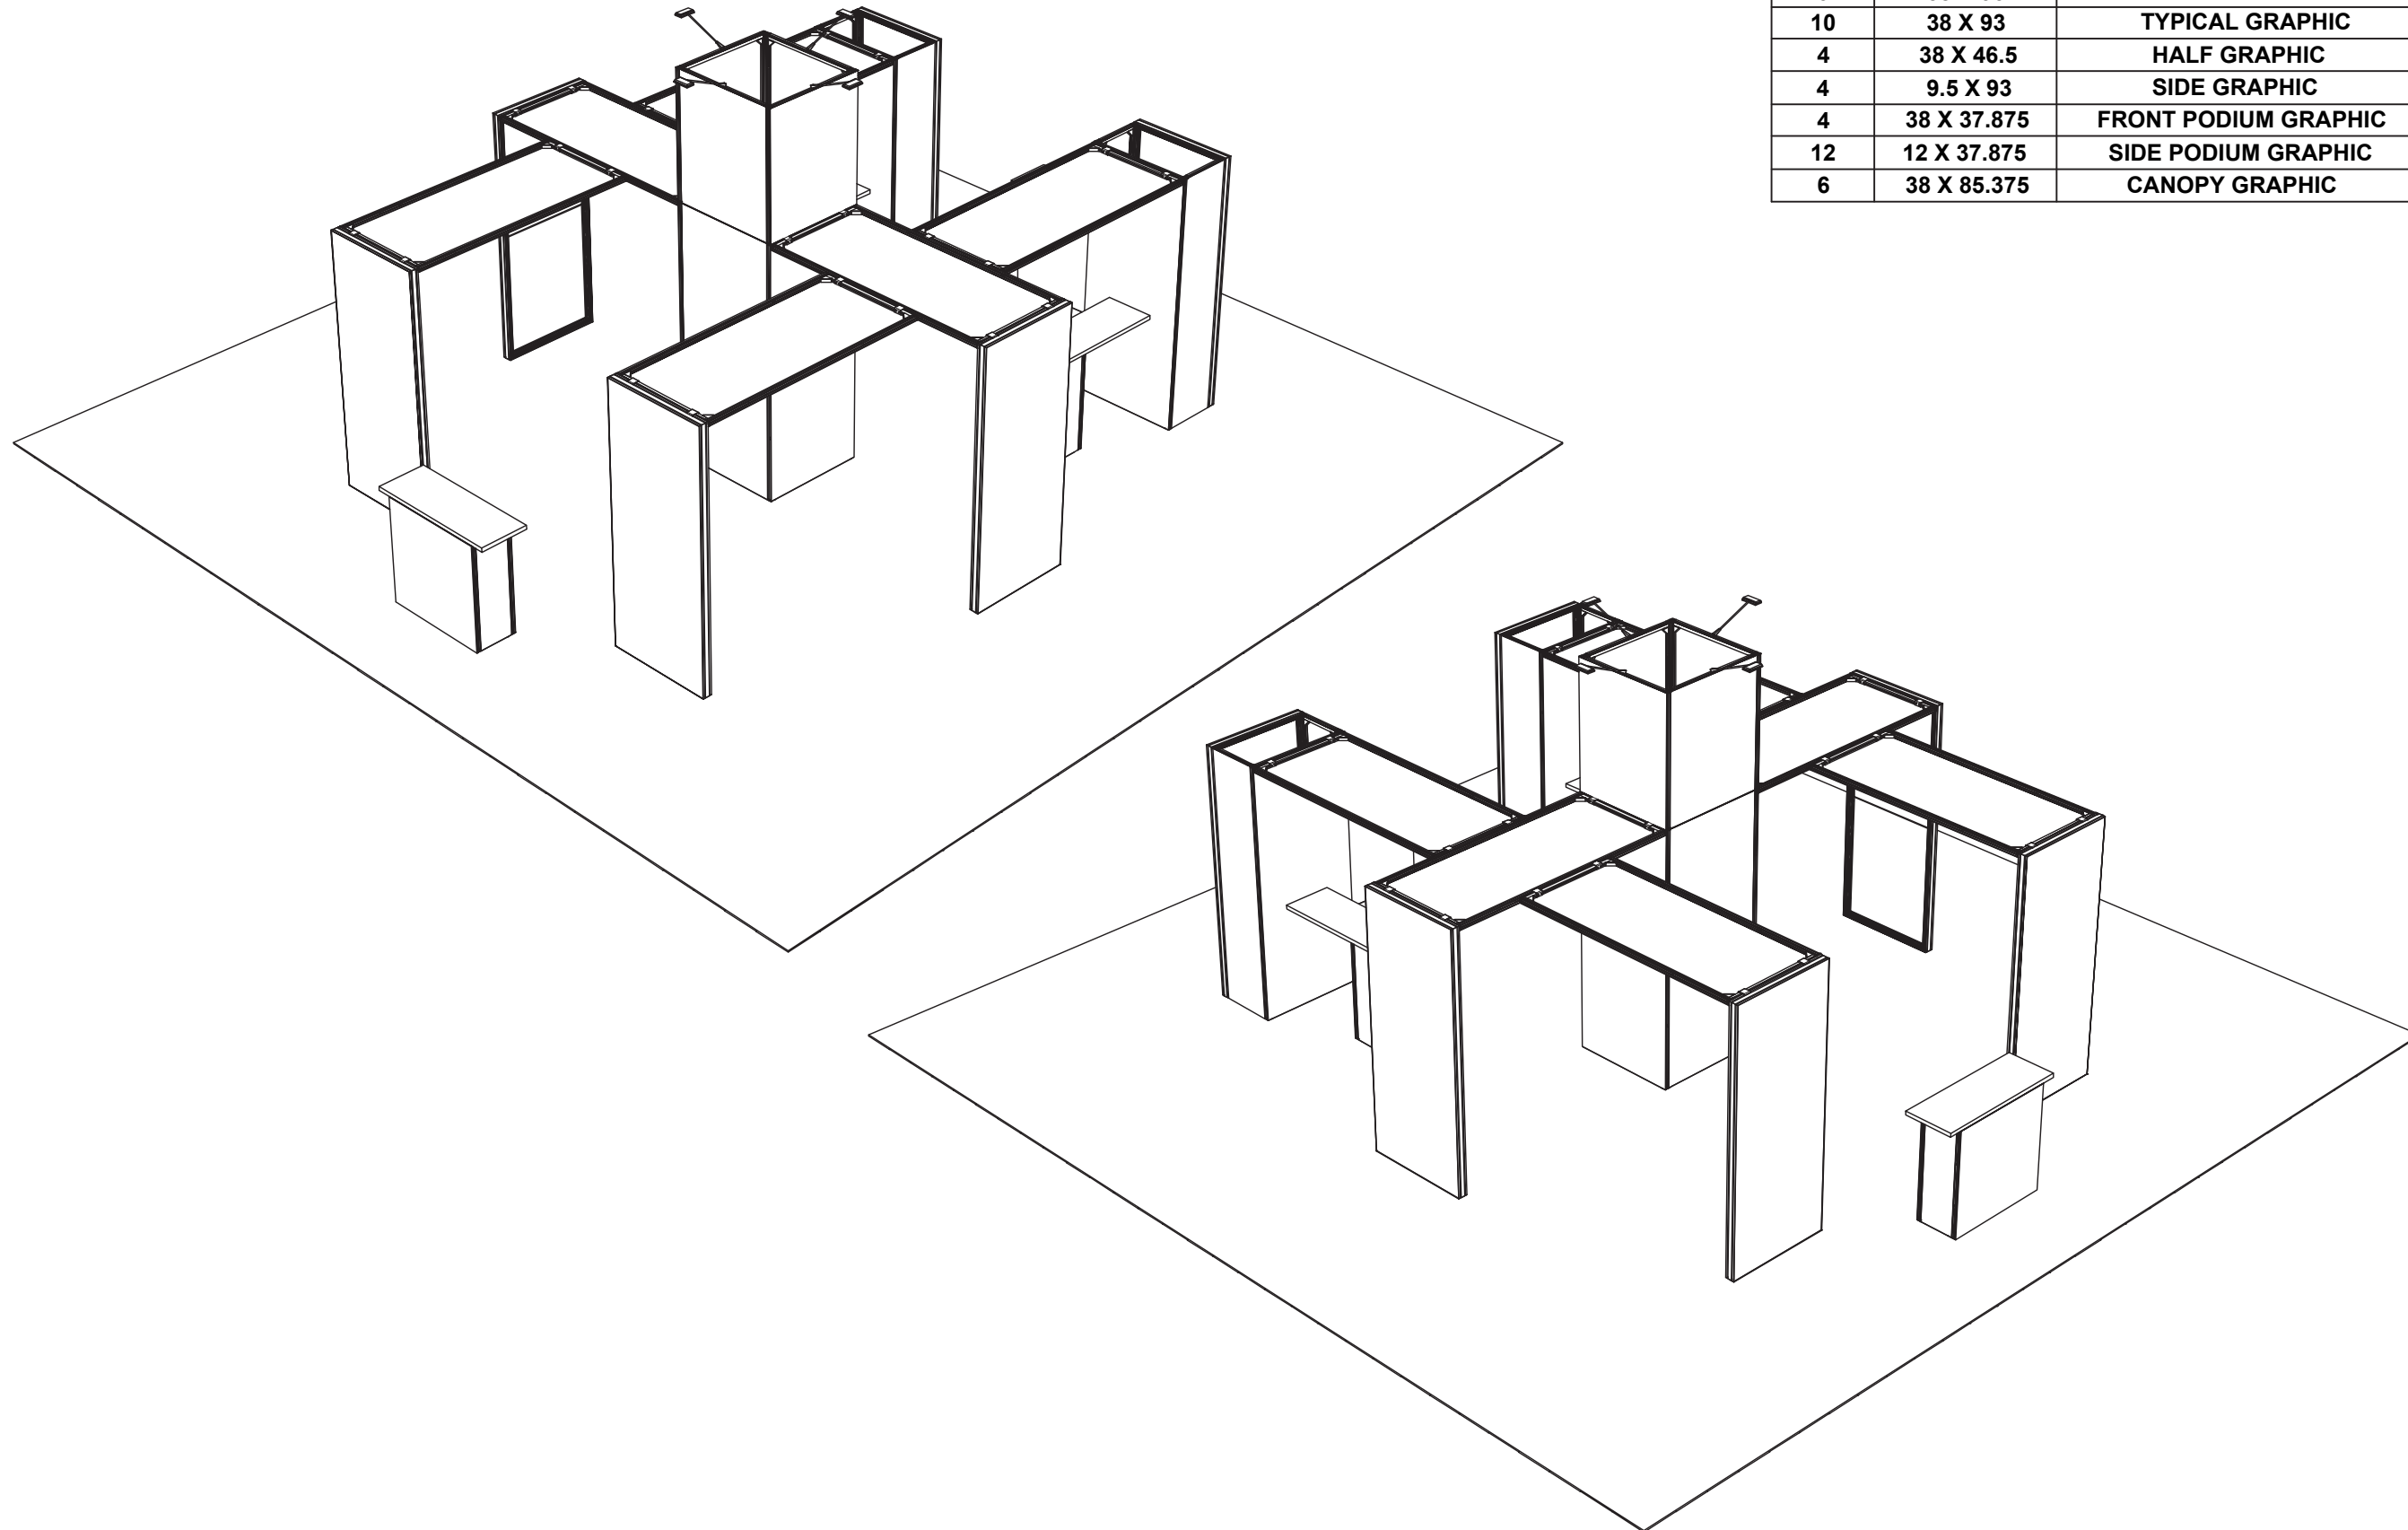

# PRELIMINARY GRAPHIC LAYOUT

PARTS LIST:		
QTY	SIZE	NAME
6	38 X 93	LIGHTBOX GRAPHIC
10	38 X 93	TYPICAL GRAPHIC
4	38 X 46.5	HALF GRAPHIC
4	9.5 X 93	SIDE GRAPHIC
4	38 X 37.875	FRONT PODIUM GRAPHIC
12	12 X 37.875	SIDE PODIUM GRAPHIC
6	38 X 85.375	CANOPY GRAPHIC

## SECTION A FLATTENED ELEVATED VIEW

PARTS LIST:		
QTY	SIZE	NAME
6	38 X 93	LIGHTBOX GRAPHIC
10	38 X 93	TYPICAL GRAPHIC
4	38 X 46.5	HALF GRAPHIC
4	9.5 X 93	SIDE GRAPHIC
4	38 X 37.875	FRONT PODIUM GRAPHIC
12	12 X 37.875	SIDE PODIUM GRAPHIC
6	38 X 85.375	CANOPY GRAPHIC

30x30 H-Line