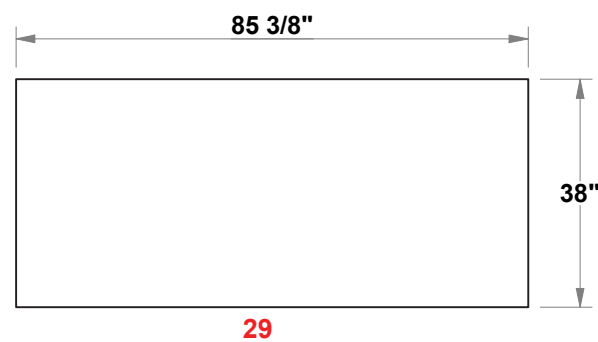

# PRELIMINARY GRAPHIC LAYOUT

3401 Mary Taylor Road  
Birmingham, Alabama 35235  
(205) 439-8200

**KIT-HL-WK89**

**30x30 H-Line**

**TOWER FLATTENED ELEVATED VIEW**

**COUNTER FLATTENED ELEVATED VIEW**

PARTS LIST:		
QTY	SIZE	NAME
6	38 X 93	LIGHTBOX GRAPHIC
10	38 X 93	TYPICAL GRAPHIC
4	38 X 46.5	HALF GRAPHIC
4	9.5 X 93	SIDE GRAPHIC
4	38 X 37.875	FRONT PODIUM GRAPHIC
12	12 X 37.875	SIDE PODIUM GRAPHIC
6	38 X 85.375	CANOPY GRAPHIC

## SECTION A FLATTENED ELEVATED VIEW

PARTS LIST:		
QTY	SIZE	NAME
6	38 X 93	LIGHTBOX GRAPHIC
10	38 X 93	TYPICAL GRAPHIC
4	38 X 46.5	HALF GRAPHIC
4	9.5 X 93	SIDE GRAPHIC
4	38 X 37.875	FRONT PODIUM GRAPHIC
12	12 X 37.875	SIDE PODIUM GRAPHIC
6	38 X 85.375	CANOPY GRAPHIC