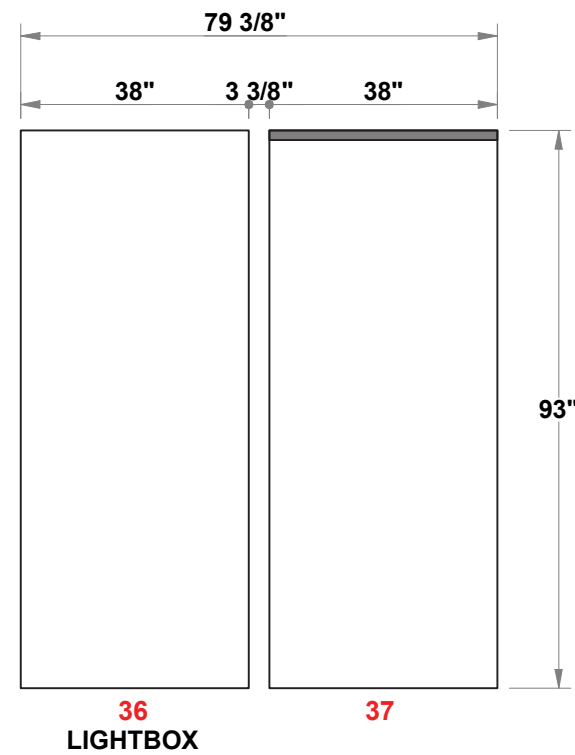

## SECTION A FLATTENED ELEVATED VIEW

PARTS LIST:		
QTY	SIZE	NAME
6	38 X 93	LIGHTBOX GRAPHIC
10	38 X 93	TYPICAL GRAPHIC
4	38 X 46.5	HALF GRAPHIC
4	9.5 X 93	SIDE GRAPHIC
4	38 X 37.875	FRONT PODIUM GRAPHIC
12	12 X 37.875	SIDE PODIUM GRAPHIC
6	38 X 85.375	CANOPY GRAPHIC

30x30 H-Line

## SECTION B FLATTENED ELEVATED VIEW

PARTS LIST:		
QTY	SIZE	NAME
6	38 X 93	LIGHTBOX GRAPHIC
10	38 X 93	TYPICAL GRAPHIC
4	38 X 46.5	HALF GRAPHIC
4	9.5 X 93	SIDE GRAPHIC
4	38 X 37.875	FRONT PODIUM GRAPHIC
12	12 X 37.875	SIDE PODIUM GRAPHIC
6	38 X 85.375	CANOPY GRAPHIC