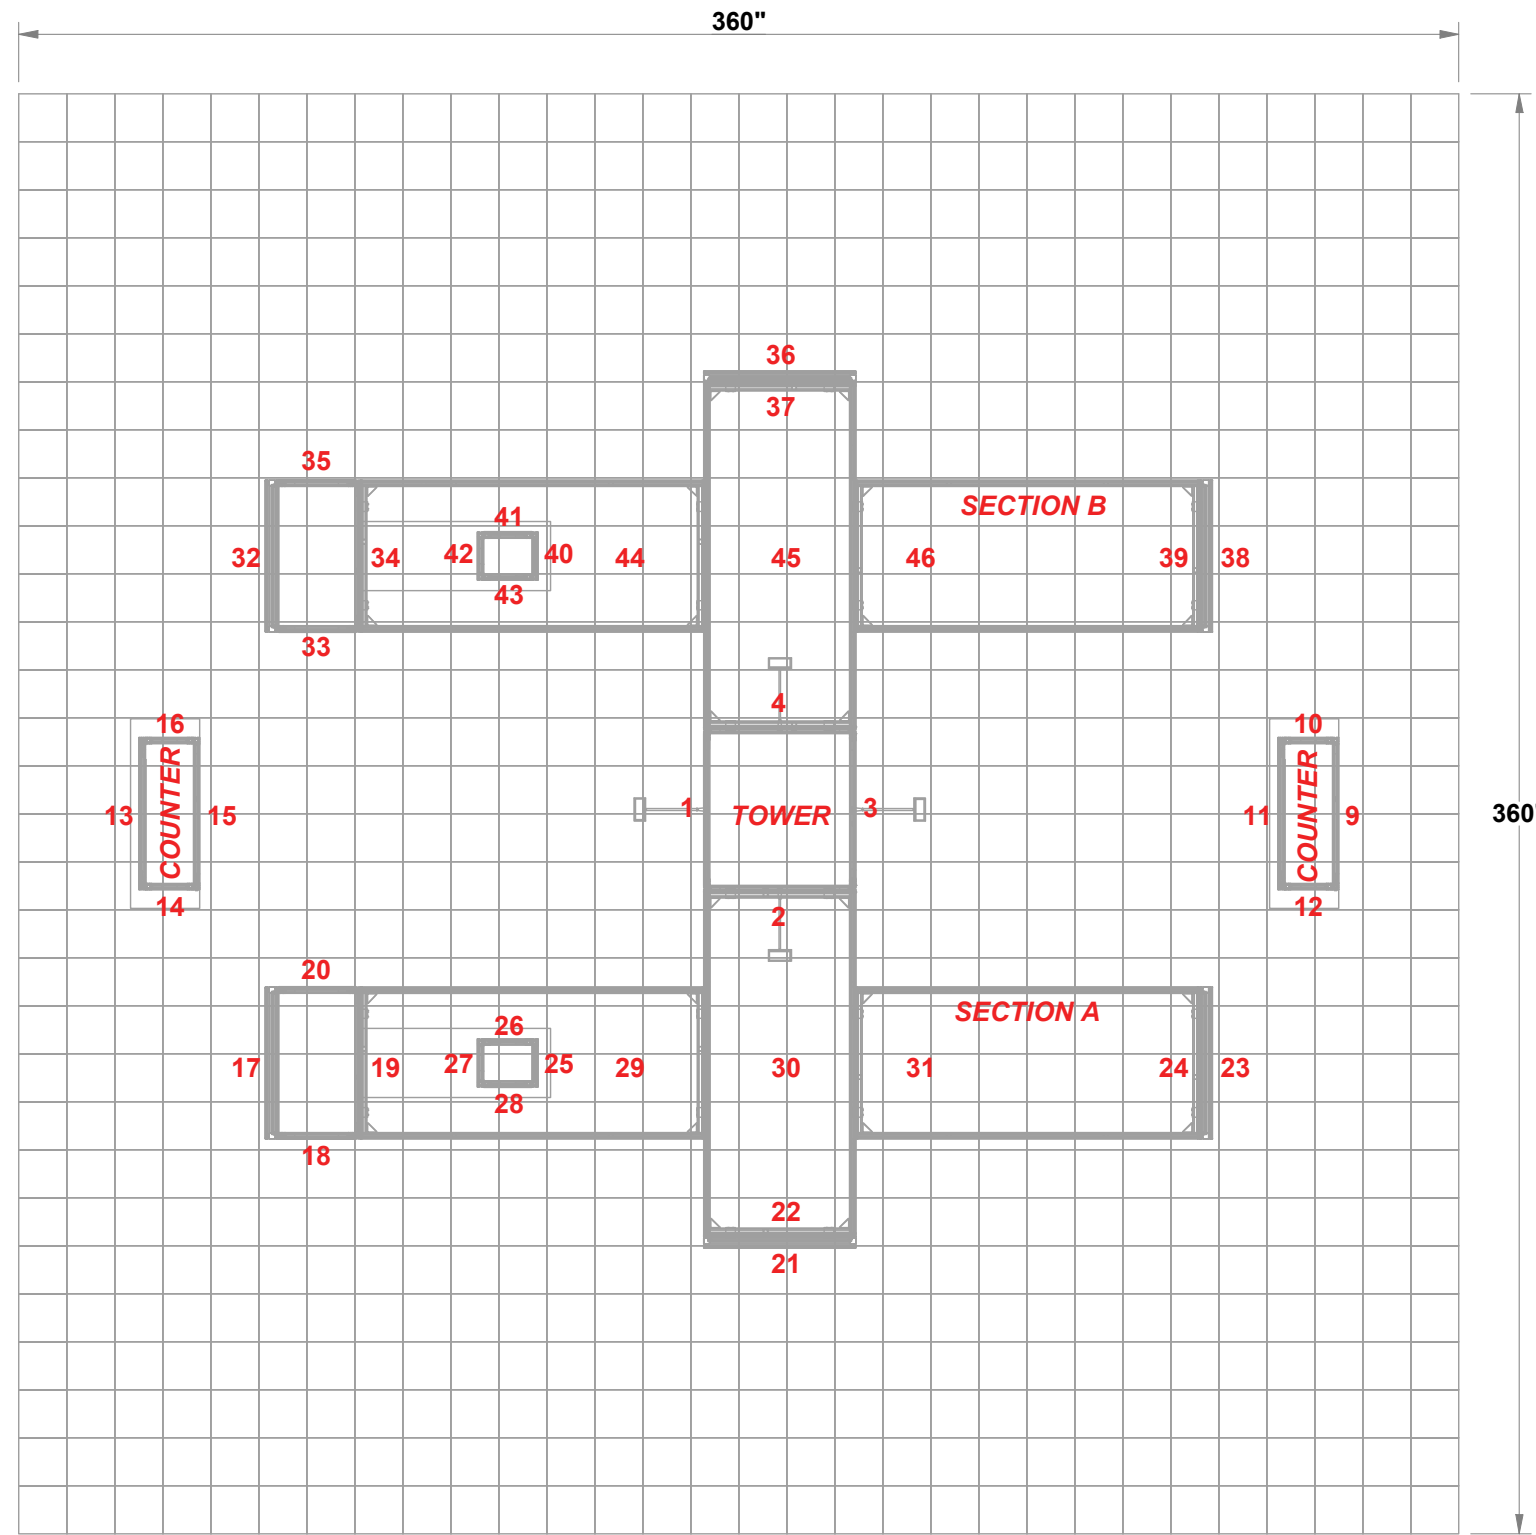

PRELIMINARY GRAPHIC LAYOUT

3401 Mary Taylor Road
Birmingham, Alabama 35235
(205) 439-8200

KIT-HL-WK89

TOP VIEW

30x30 H-Line