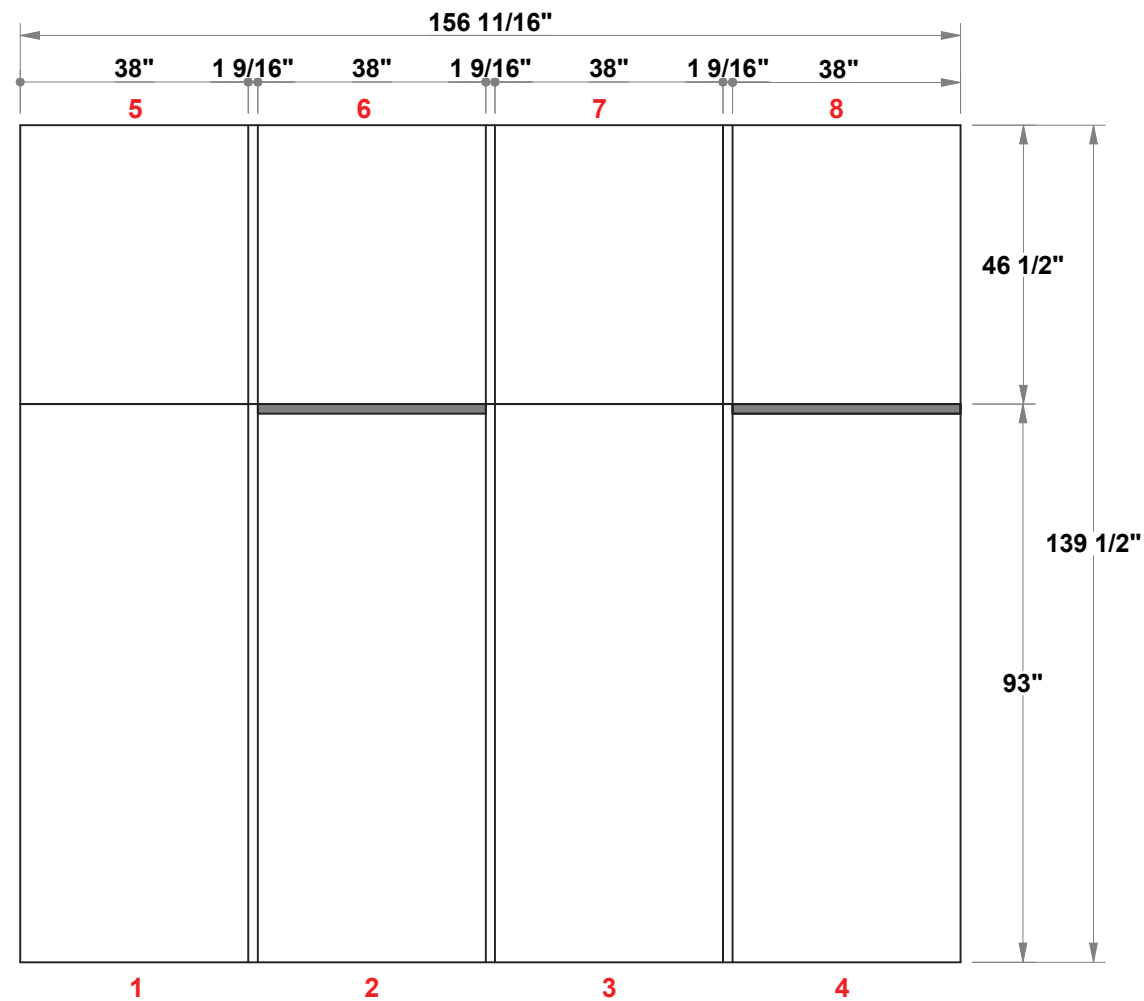

# PRELIMINARY GRAPHIC LAYOUT

3401 Mary Taylor Road  
Birmingham, Alabama 35235  
(205) 439-8200

**KIT-HL-WK89**

**30x30 H-Line**

**TOWER FLATTENED ELEVATED VIEW**

**COUNTER FLATTENED ELEVATED VIEW**

PARTS LIST:		
QTY	SIZE	NAME
6	38 X 93	LIGHTBOX GRAPHIC
10	38 X 93	TYPICAL GRAPHIC
4	38 X 46.5	HALF GRAPHIC
4	9.5 X 93	SIDE GRAPHIC
4	38 X 37.875	FRONT PODIUM GRAPHIC
12	12 X 37.875	SIDE PODIUM GRAPHIC
6	38 X 85.375	CANOPY GRAPHIC

## SECTION A FLATTENED ELEVATED VIEW

PARTS LIST:		
QTY	SIZE	NAME
6	38 X 93	LIGHTBOX GRAPHIC
10	38 X 93	TYPICAL GRAPHIC
4	38 X 46.5	HALF GRAPHIC
4	9.5 X 93	SIDE GRAPHIC
4	38 X 37.875	FRONT PODIUM GRAPHIC
12	12 X 37.875	SIDE PODIUM GRAPHIC
6	38 X 85.375	CANOPY GRAPHIC

30x30 H-Line

## SECTION B FLATTENED ELEVATED VIEW

PARTS LIST:		
QTY	SIZE	NAME
6	38 X 93	LIGHTBOX GRAPHIC
10	38 X 93	TYPICAL GRAPHIC
4	38 X 46.5	HALF GRAPHIC
4	9.5 X 93	SIDE GRAPHIC
4	38 X 37.875	FRONT PODIUM GRAPHIC
12	12 X 37.875	SIDE PODIUM GRAPHIC
6	38 X 85.375	CANOPY GRAPHIC