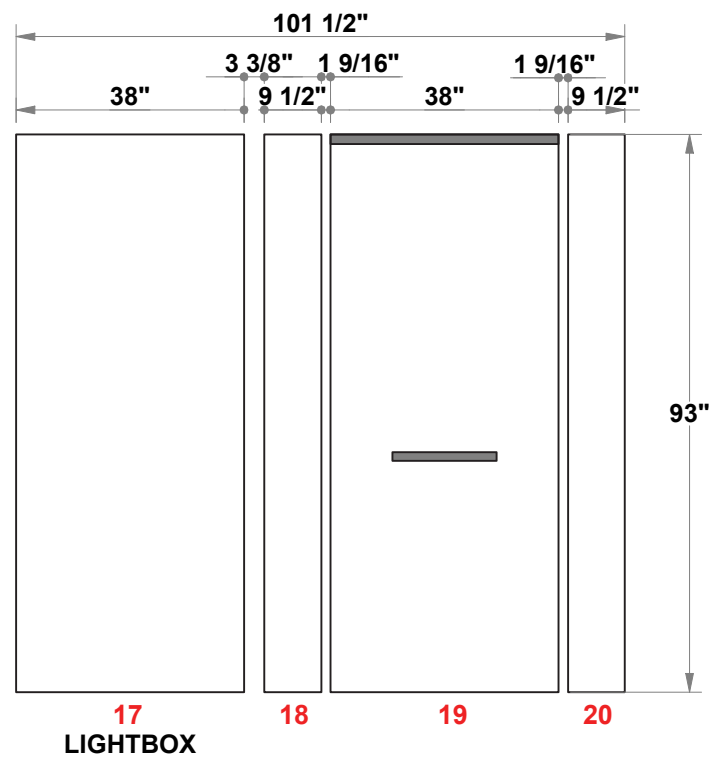

# PRELIMINARY GRAPHIC LAYOUT

3401 Mary Taylor Road  
Birmingham, Alabama 35235  
(205) 439-8200

**KIT-HL-WK89**

**30x30 H-Line**

**TOWER FLATTENED ELEVATED VIEW**

**COUNTER FLATTENED ELEVATED VIEW**

PARTS LIST:		
QTY	SIZE	NAME
6	38 X 93	LIGHTBOX GRAPHIC
10	38 X 93	TYPICAL GRAPHIC
4	38 X 46.5	HALF GRAPHIC
4	9.5 X 93	SIDE GRAPHIC
4	38 X 37.875	FRONT PODIUM GRAPHIC
12	12 X 37.875	SIDE PODIUM GRAPHIC
6	38 X 85.375	CANOPY GRAPHIC

## SECTION A FLATTENED ELEVATED VIEW

PARTS LIST:		
QTY	SIZE	NAME
6	38 X 93	LIGHTBOX GRAPHIC
10	38 X 93	TYPICAL GRAPHIC
4	38 X 46.5	HALF GRAPHIC
4	9.5 X 93	SIDE GRAPHIC
4	38 X 37.875	FRONT PODIUM GRAPHIC
12	12 X 37.875	SIDE PODIUM GRAPHIC
6	38 X 85.375	CANOPY GRAPHIC

30x30 H-Line

## SECTION B FLATTENED ELEVATED VIEW

PARTS LIST:		
QTY	SIZE	NAME
6	38 X 93	LIGHTBOX GRAPHIC
10	38 X 93	TYPICAL GRAPHIC
4	38 X 46.5	HALF GRAPHIC
4	9.5 X 93	SIDE GRAPHIC
4	38 X 37.875	FRONT PODIUM GRAPHIC
12	12 X 37.875	SIDE PODIUM GRAPHIC
6	38 X 85.375	CANOPY GRAPHIC