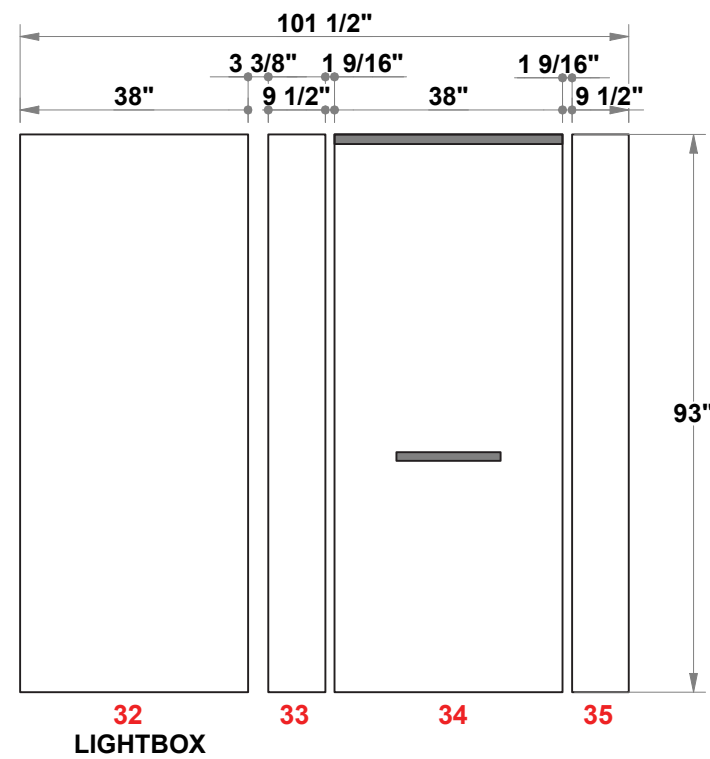

## SECTION A FLATTENED ELEVATED VIEW

PARTS LIST:		
QTY	SIZE	NAME
6	38 X 93	LIGHTBOX GRAPHIC
10	38 X 93	TYPICAL GRAPHIC
4	38 X 46.5	HALF GRAPHIC
4	9.5 X 93	SIDE GRAPHIC
4	38 X 37.875	FRONT PODIUM GRAPHIC
12	12 X 37.875	SIDE PODIUM GRAPHIC
6	38 X 85.375	CANOPY GRAPHIC

30x30 H-Line

## SECTION B FLATTENED ELEVATED VIEW

PARTS LIST:		
QTY	SIZE	NAME
6	38 X 93	LIGHTBOX GRAPHIC
10	38 X 93	TYPICAL GRAPHIC
4	38 X 46.5	HALF GRAPHIC
4	9.5 X 93	SIDE GRAPHIC
4	38 X 37.875	FRONT PODIUM GRAPHIC
12	12 X 37.875	SIDE PODIUM GRAPHIC
6	38 X 85.375	CANOPY GRAPHIC