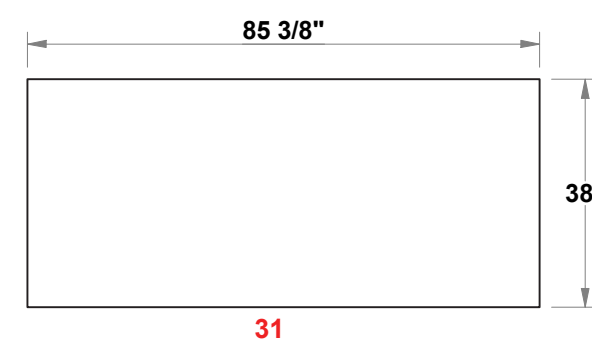

# PRELIMINARY GRAPHIC LAYOUT

3401 Mary Taylor Road  
Birmingham, Alabama 35235  
(205) 439-8200

**KIT-HL-WK89**

**30x30 H-Line**

**TOWER FLATTENED ELEVATED VIEW**

**COUNTER FLATTENED ELEVATED VIEW**

PARTS LIST:		
QTY	SIZE	NAME
6	38 X 93	LIGHTBOX GRAPHIC
10	38 X 93	TYPICAL GRAPHIC
4	38 X 46.5	HALF GRAPHIC
4	9.5 X 93	SIDE GRAPHIC
4	38 X 37.875	FRONT PODIUM GRAPHIC
12	12 X 37.875	SIDE PODIUM GRAPHIC
6	38 X 85.375	CANOPY GRAPHIC

## SECTION A FLATTENED ELEVATED VIEW

PARTS LIST:		
QTY	SIZE	NAME
6	38 X 93	LIGHTBOX GRAPHIC
10	38 X 93	TYPICAL GRAPHIC
4	38 X 46.5	HALF GRAPHIC
4	9.5 X 93	SIDE GRAPHIC
4	38 X 37.875	FRONT PODIUM GRAPHIC
12	12 X 37.875	SIDE PODIUM GRAPHIC
6	38 X 85.375	CANOPY GRAPHIC

## SECTION B FLATTENED ELEVATED VIEW

PARTS LIST:		
QTY	SIZE	NAME
6	38 X 93	LIGHTBOX GRAPHIC
10	38 X 93	TYPICAL GRAPHIC
4	38 X 46.5	HALF GRAPHIC
4	9.5 X 93	SIDE GRAPHIC
4	38 X 37.875	FRONT PODIUM GRAPHIC
12	12 X 37.875	SIDE PODIUM GRAPHIC
6	38 X 85.375	CANOPY GRAPHIC