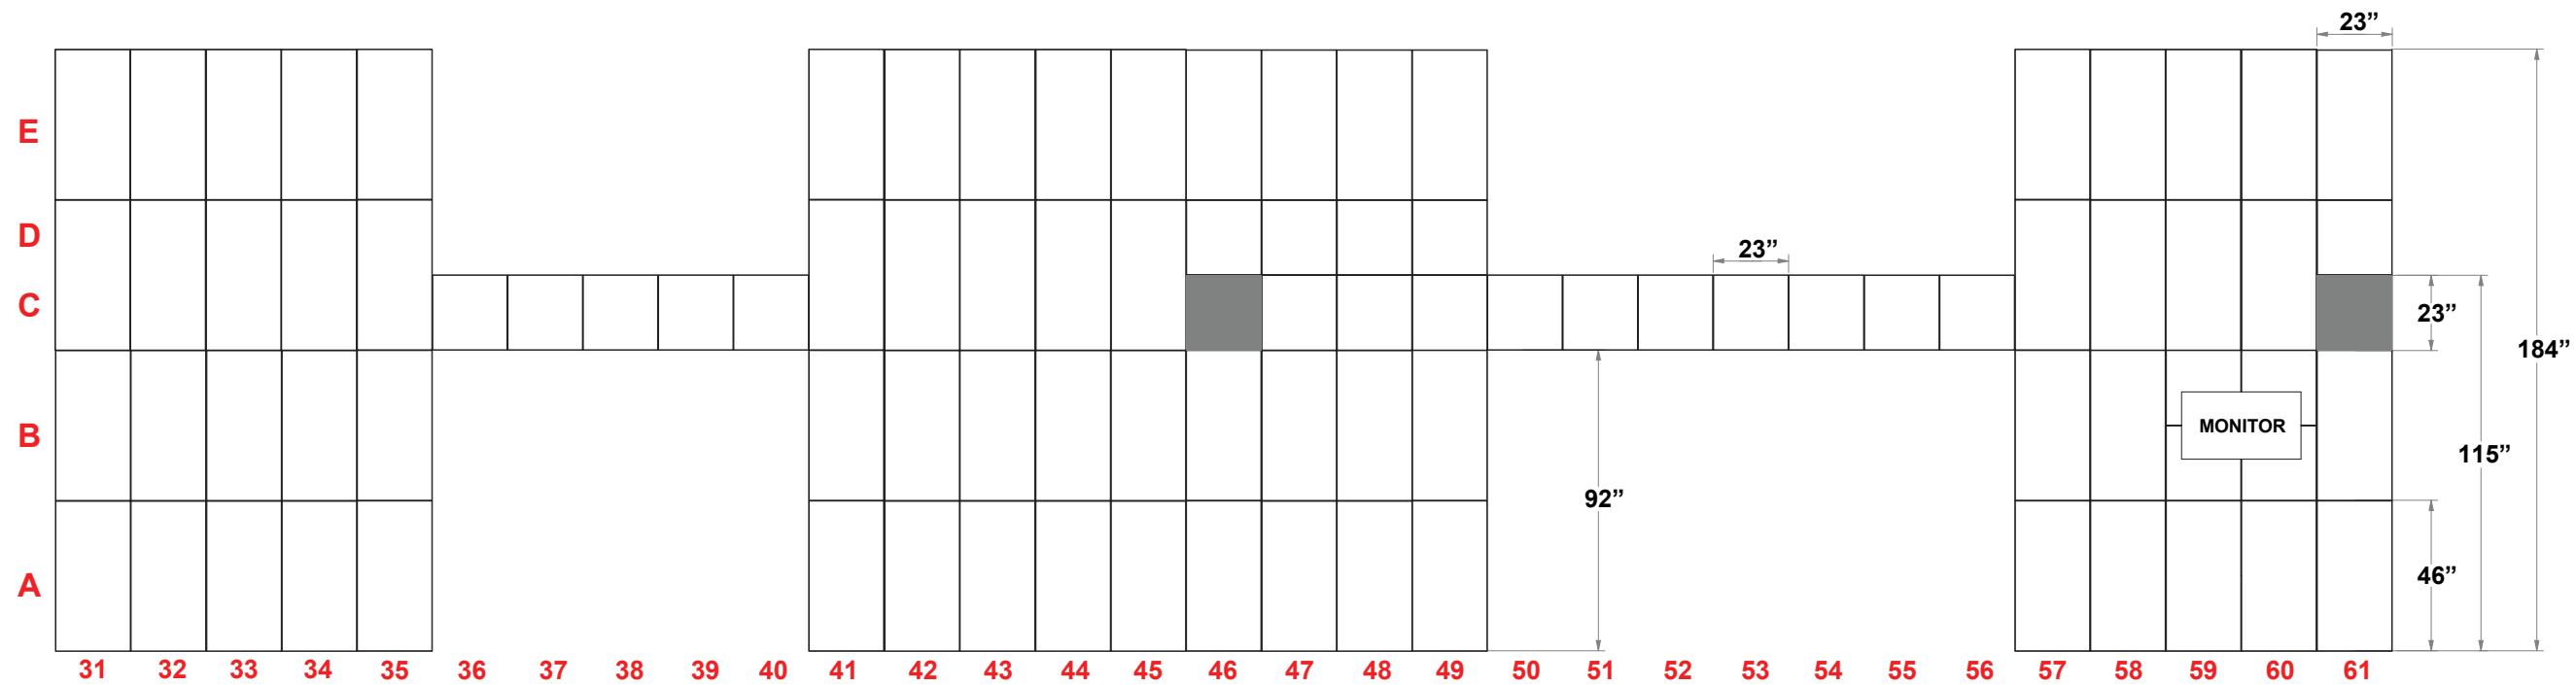

3401 Mary Taylor Road
Birmingham, Alabama 35235
(205) 439-8200

KIT-MQ-WK87

TOP VIEW

20x30 MultiQuad®

PRELIMINARY GRAPHIC LAYOUT

FLATTENED ELEVATED VIEW

PARTS LIST:		
QTY	SIZE	NAME
119	23 X 46	DOUBLE QUAD
64	23 X 23	STANDARD QUAD
4	23 X 46	HINGED DOUBLE QUAD
1	12.125 X 23	SIDE QUAD