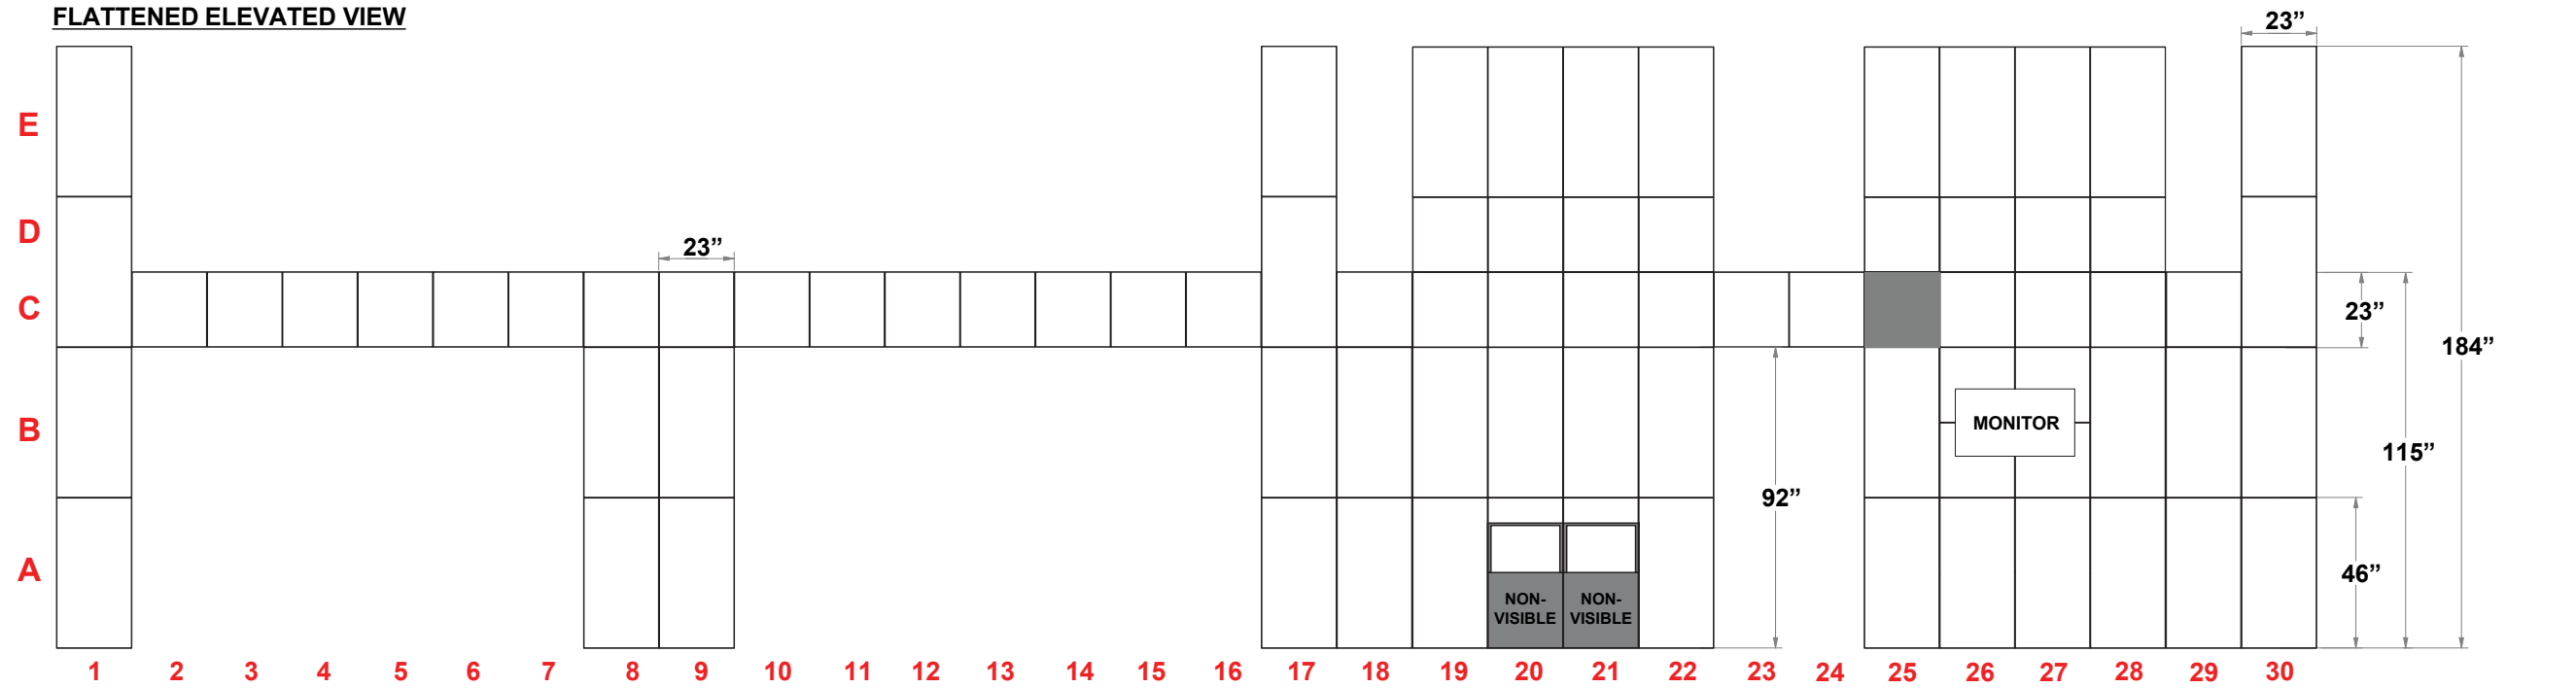

3401 Mary Taylor Road
Birmingham, Alabama 35235
(205) 439-8200

KIT-MQ-WK87

TOP VIEW

20x30 MultiQuad®

PRELIMINARY GRAPHIC LAYOUT

FLATTENED ELEVATED VIEW

PARTS LIST:		
QTY	SIZE	NAME
119	23 X 46	DOUBLE QUAD
64	23 X 23	STANDARD QUAD
4	23 X 46	HINGED DOUBLE QUAD
1	12.125 X 23	SIDE QUAD