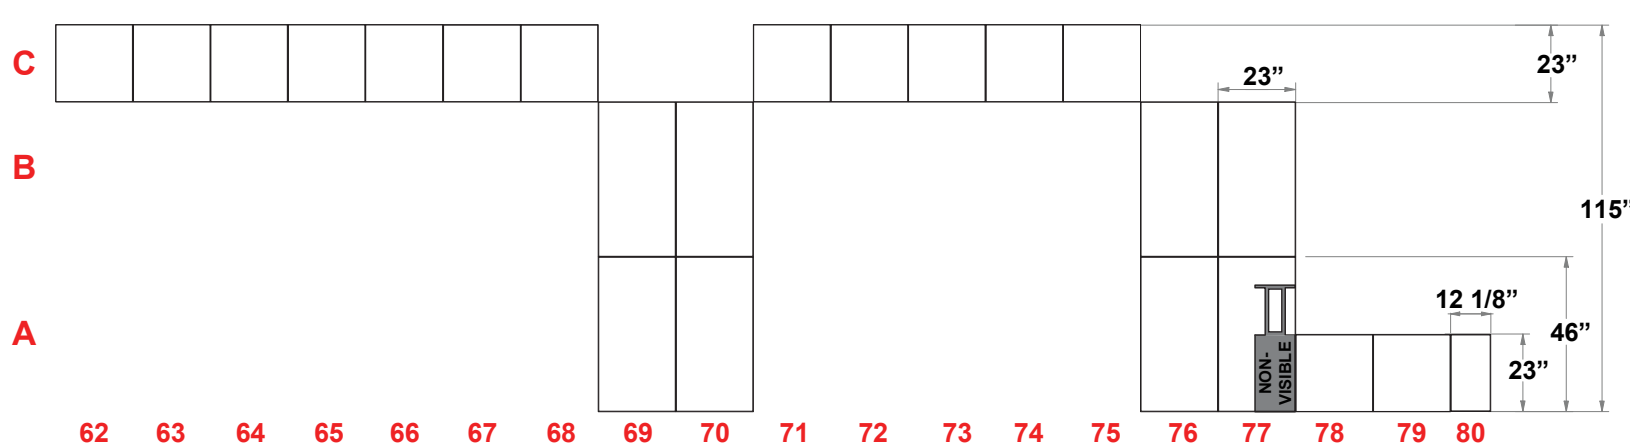

3401 Mary Taylor Road
Birmingham, Alabama 35235
(205) 439-8200

KIT-MQ-WK87

TOP VIEW

20x30 MultiQuad®

PRELIMINARY GRAPHIC LAYOUT

FLATTENED ELEVATED VIEW

PARTS LIST:		
QTY	SIZE	NAME
119	23 X 46	DOUBLE QUAD
64	23 X 23	STANDARD QUAD
4	23 X 46	HINGED DOUBLE QUAD
1	12.125 X 23	SIDE QUAD