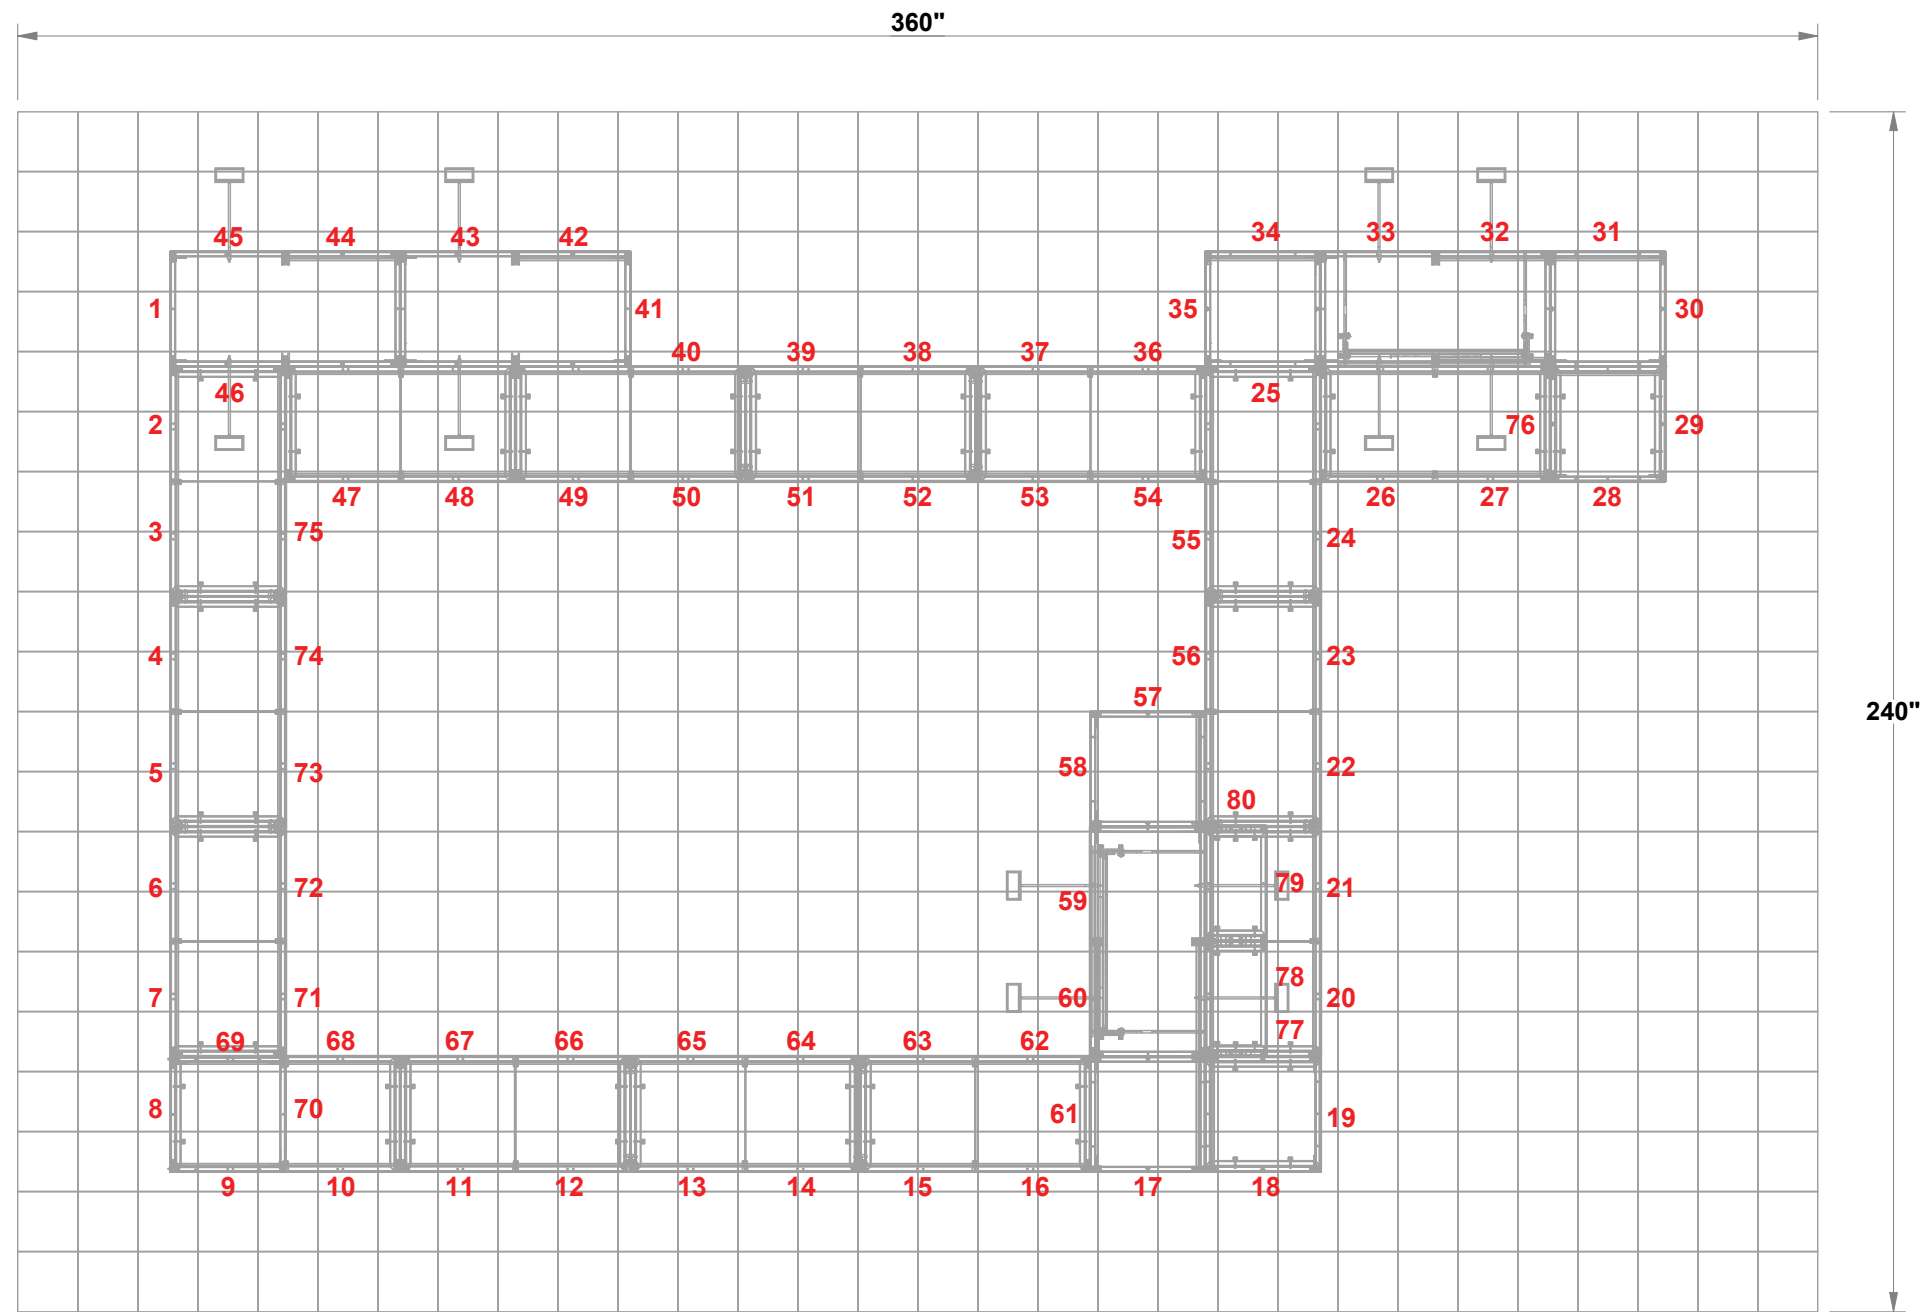

PRELIMINARY GRAPHIC LAYOUT

MultiQuad®
The Last Exhibit You'll Ever Buy

3401 Mary Taylor Road
Birmingham, Alabama 35235
(205) 439-8200

KIT-MQ-WK87

20x30 MultiQuad®

PRELIMINARY GRAPHIC LAYOUT

MultiQuad®
The Last Exhibit You'll Ever Buy

3401 Mary Taylor Road
Birmingham, Alabama 35235
(205) 439-8200

KIT-MQ-WK87

TOP VIEW

20x30 MultiQuad®

PRELIMINARY GRAPHIC LAYOUT

FLATTENED ELEVATED VIEW

PARTS LIST:		
QTY	SIZE	NAME
119	23 X 46	DOUBLE QUAD
64	23 X 23	STANDARD QUAD
4	23 X 46	HINGED DOUBLE QUAD
1	12.125 X 23	SIDE QUAD

MultiQuad®
The Last Exhibit You'll Ever Buy

3401 Mary Taylor Road
Birmingham, Alabama 35235
(205) 439-8200

KIT-MQ-WK87

20x30 MultiQuad®