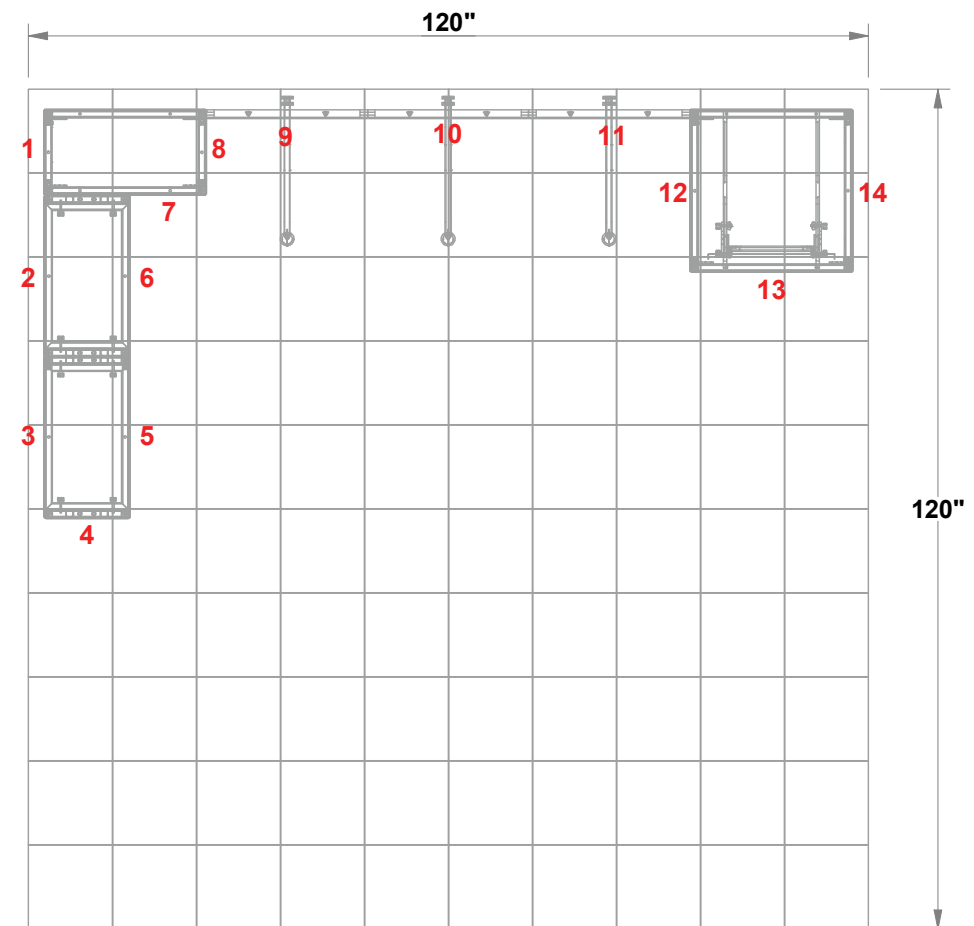

PRELIMINARY GRAPHIC LAYOUT

FLATTENED ELEVATED VIEW

TOP VIEW

PARTS LIST:

QTY	SIZE	NAME
14	23 X 46	DOUBLE QUAD
4	23 X 23	STANDARD QUAD
1	12.125 X 23	SIDE QUAD
4	12.125 X 46	DOUBLE SIDE QUAD

MultiQuad®
The Last Exhibit You'll Ever Buy

3401 Mary Taylor Road
Birmingham, Alabama 35235
(205) 439-8200

KIT-MQ-WK85

10x10 MultiQuad®