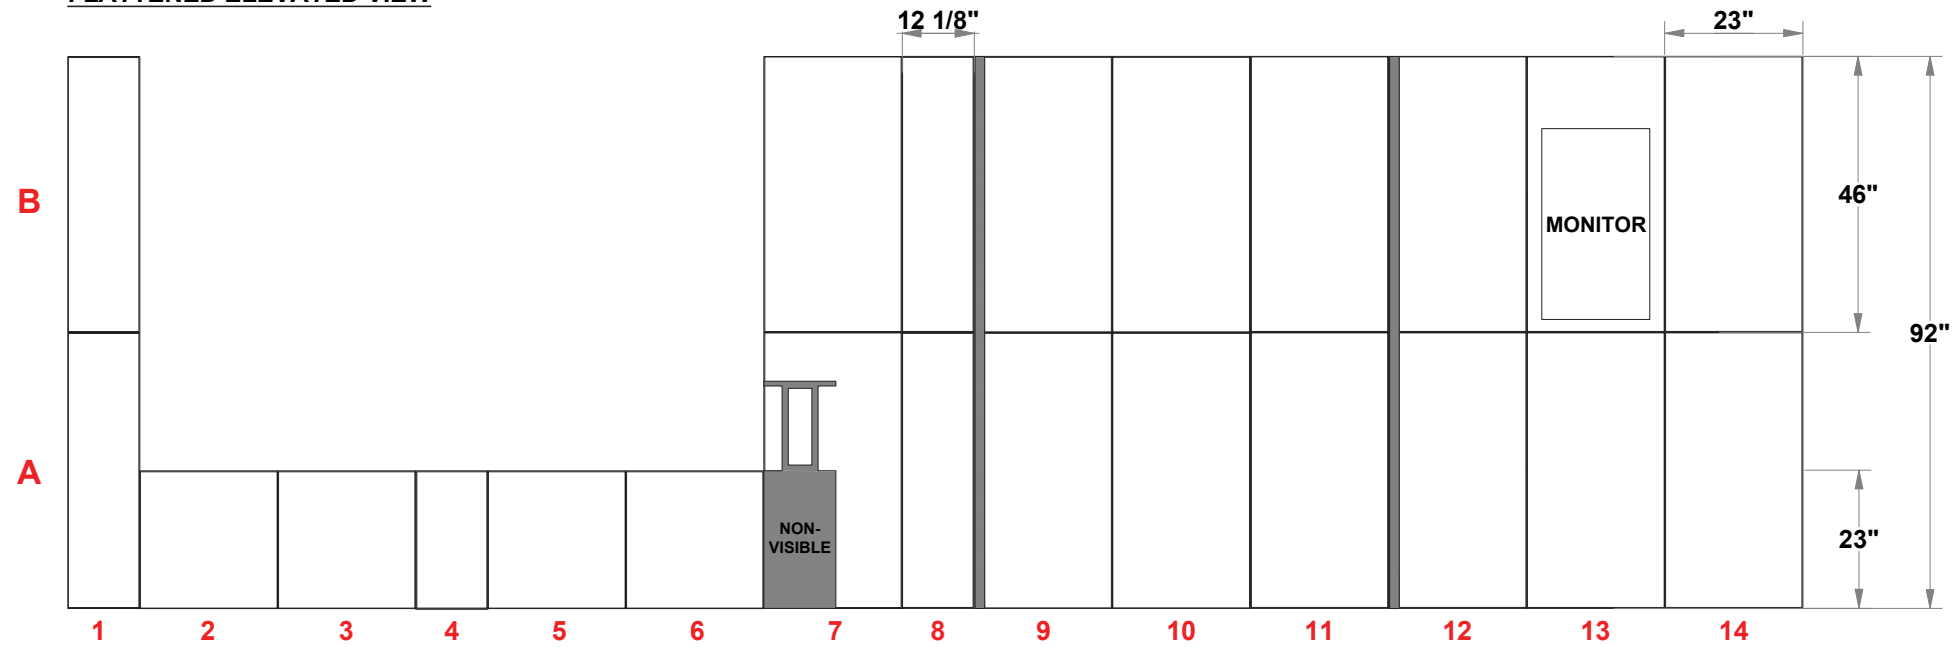

PRELIMINARY GRAPHIC LAYOUT

FLATTENED ELEVATED VIEW

TOP VIEW

PARTS LIST:

QTY	SIZE	NAME
14	23 X 46	DOUBLE QUAD
4	23 X 23	STANDARD QUAD
1	12.125 X 23	SIDE QUAD
4	12.125 X 46	DOUBLE SIDE QUAD

MultiQuad®
The Last Exhibit You'll Ever Buy

3401 Mary Taylor Road
Birmingham, Alabama 35235
(205) 439-8200

KIT-MQ-WK85

10x10 MultiQuad®