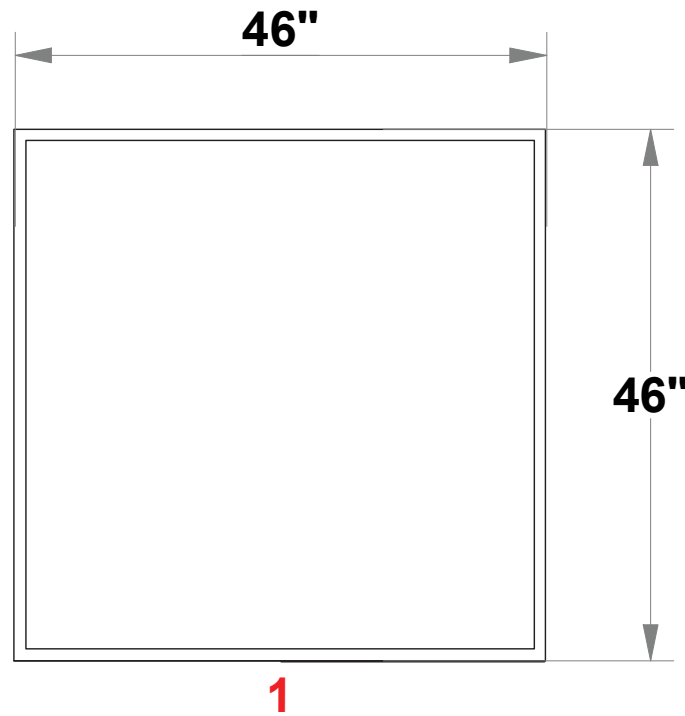

PRELIMINARY GRAPHIC LAYOUT

MultiQuad®
The Last Exhibit You'll Ever Buy

3401 Mary Taylor Road
Birmingham, Alabama 35235
(205) 439-8200

KIT-MQ-WK84

FLATTENED ELEVATED VIEW

TOP VIEW

PARTS LIST:

QTY	SIZE	NAME
1	46 X 46	BACKLIT GRAPHIC

4' Multiquad® Tabletop