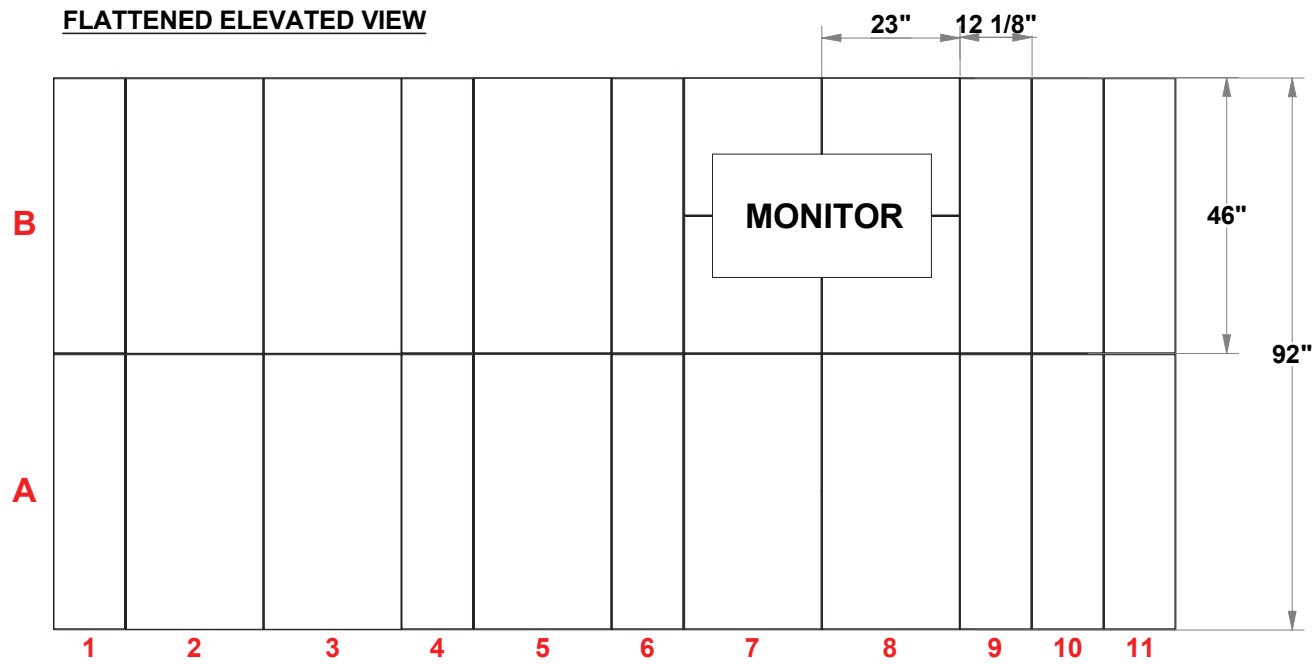

# PRELIMINARY GRAPHIC LAYOUT

FLATTENED ELEVATED VIEW

PARTS LIST:		
QTY	SIZE	NAME
8	23 X 46	DOUBLE QUAD
12	12.125 X 46	SIDE QUAD
2	23 X 46	HINGED DOUBLE QUAD
6	23 X 23	STANDARD QUAD

**MultiQuad®**  
The Last Exhibit You'll Ever Buy