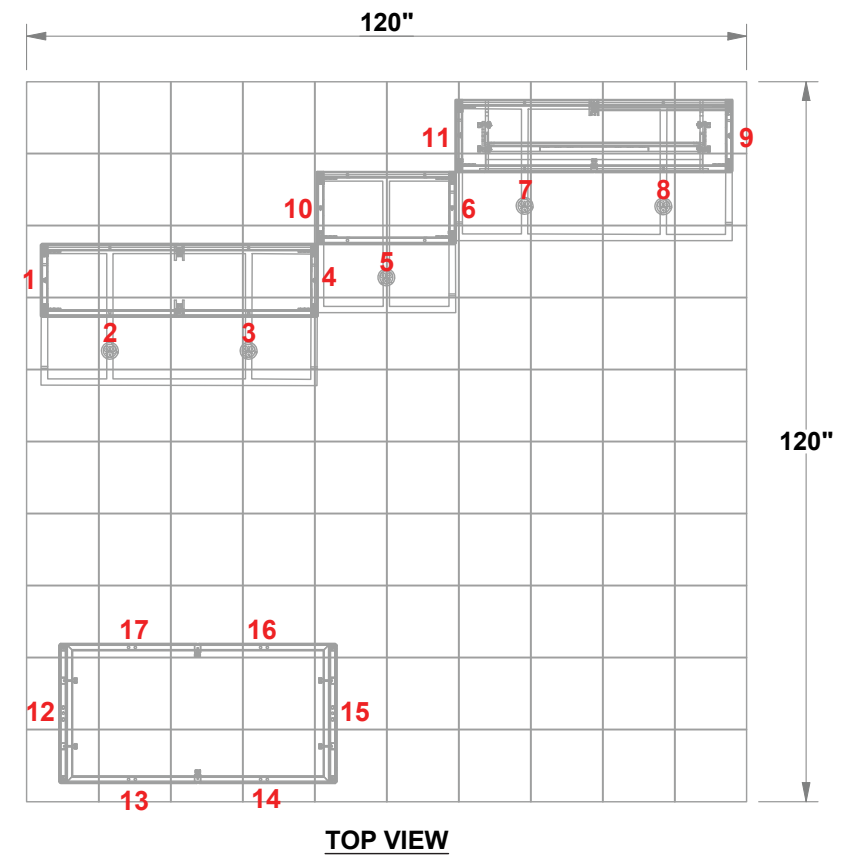

# PRELIMINARY GRAPHIC LAYOUT

FLATTENED ELEVATED VIEW

PARTS LIST:		
QTY	SIZE	NAME
8	23 X 46	DOUBLE QUAD
12	12.125 X 46	SIDE QUAD
2	23 X 46	HINGED DOUBLE QUAD
6	23 X 23	STANDARD QUAD

**MultiQuad®**  
The Last Exhibit You'll Ever Buy

3401 Mary Taylor Road  
Birmingham, Alabama 35235  
(205) 439-8200

**KIT-MQ-WK83**

**10x10 MultiQuad®**