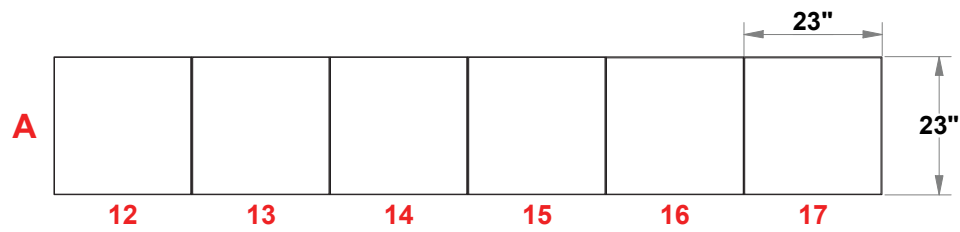

# PRELIMINARY GRAPHIC LAYOUT

FLATTENED ELEVATED VIEW

PARTS LIST:		
QTY	SIZE	NAME
8	23 X 46	DOUBLE QUAD
12	12.125 X 46	SIDE QUAD
2	23 X 46	HINGED DOUBLE QUAD
6	23 X 23	STANDARD QUAD

**MultiQuad®**  
The Last Exhibit You'll Ever Buy