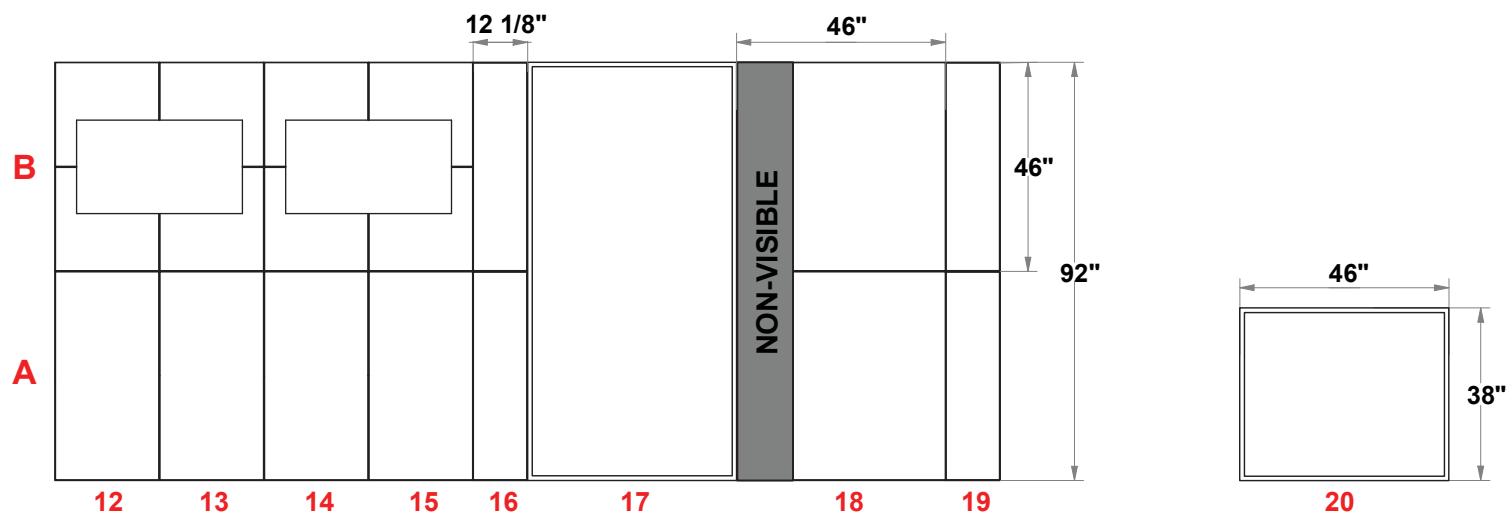

PRELIMINARY GRAPHIC LAYOUT

FLATTENED ELEVATED VIEW

PARTS LIST:		
QTY	SIZE	NAME
6	46 X 92	BACKLIT GRAPHIC
1	45.75 X 92	CUSTOM BACKLIT GRAPHIC
2	26.75 X 92	CUSTOM BACKLIT GRAPHIC
1	23 X 92	HALF BACKLIT GRAPHIC
1	12.125 X 92	SIDE BACKLIT GRAPHIC
6	23 X 46	DOUBLE QUAD
4	23 X 46	HINGED DOUBLE QUAD
2	46 X 46	JUMBO QUAD
4	12.125 X 46	SIDE DOUBLE QUAD
1	46 X 38	PODIUM BACKLIT GRAPHIC

TOP VIEW

MultiQuad®
The Last Exhibit You'll Ever Buy

3401 Mary Taylor Road
Birmingham, Alabama 35235
(205) 439-8200

KIT-MQ-WK82

10x40 MultiQuad®