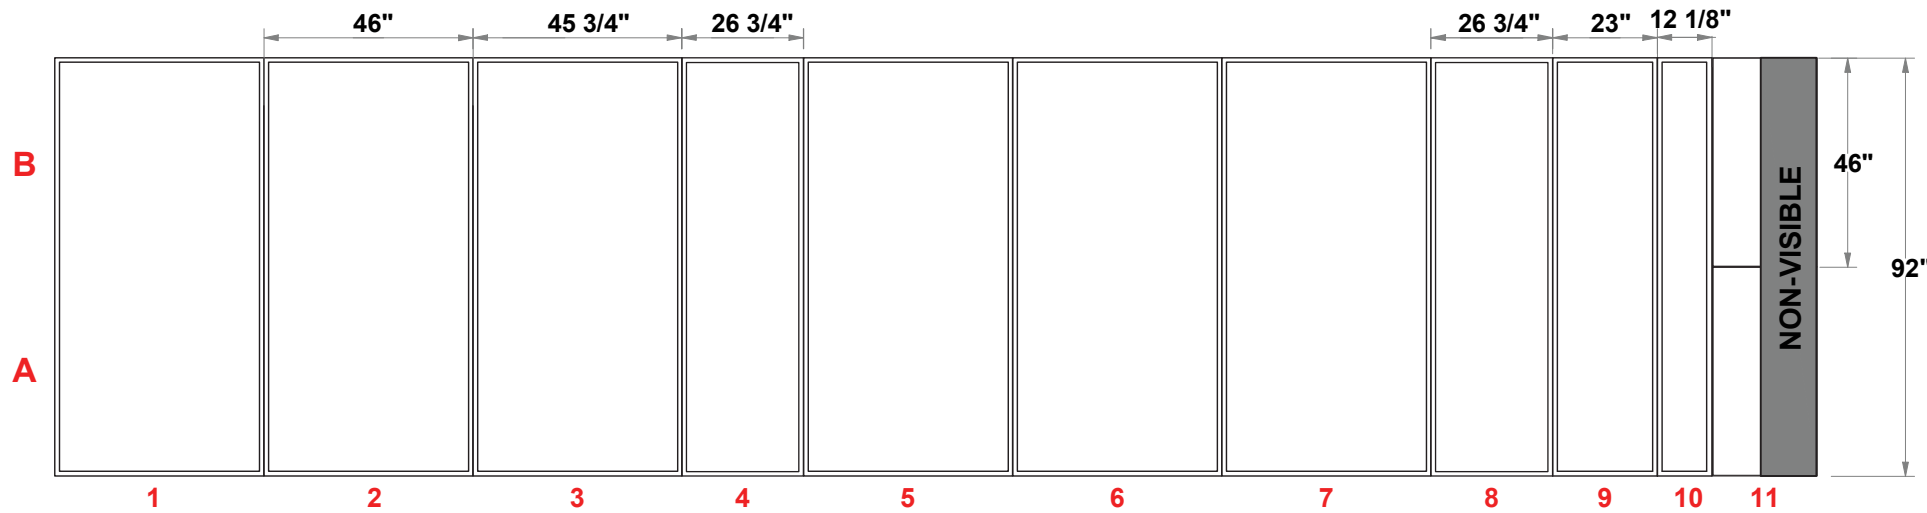

PRELIMINARY GRAPHIC LAYOUT

FLATTENED ELEVATED VIEW

PARTS LIST:		
QTY	SIZE	NAME
6	46 X 92	BACKLIT GRAPHIC
1	45.75 X 92	CUSTOM BACKLIT GRAPHIC
2	26.75 X 92	CUSTOM BACKLIT GRAPHIC
1	23 X 92	HALF BACKLIT GRAPHIC
1	12.125 X 92	SIDE BACKLIT GRAPHIC
6	23 X 46	DOUBLE QUAD
4	23 X 46	HINGED DOUBLE QUAD
2	46 X 46	JUMBO QUAD
4	12.125 X 46	SIDE DOUBLE QUAD
1	46 X 38	PODIUM BACKLIT GRAPHIC

TOP VIEW

MultiQuad®
The Last Exhibit You'll Ever Buy

3401 Mary Taylor Road
Birmingham, Alabama 35235
(205) 439-8200

KIT-MQ-WK82

10x40 MultiQuad®