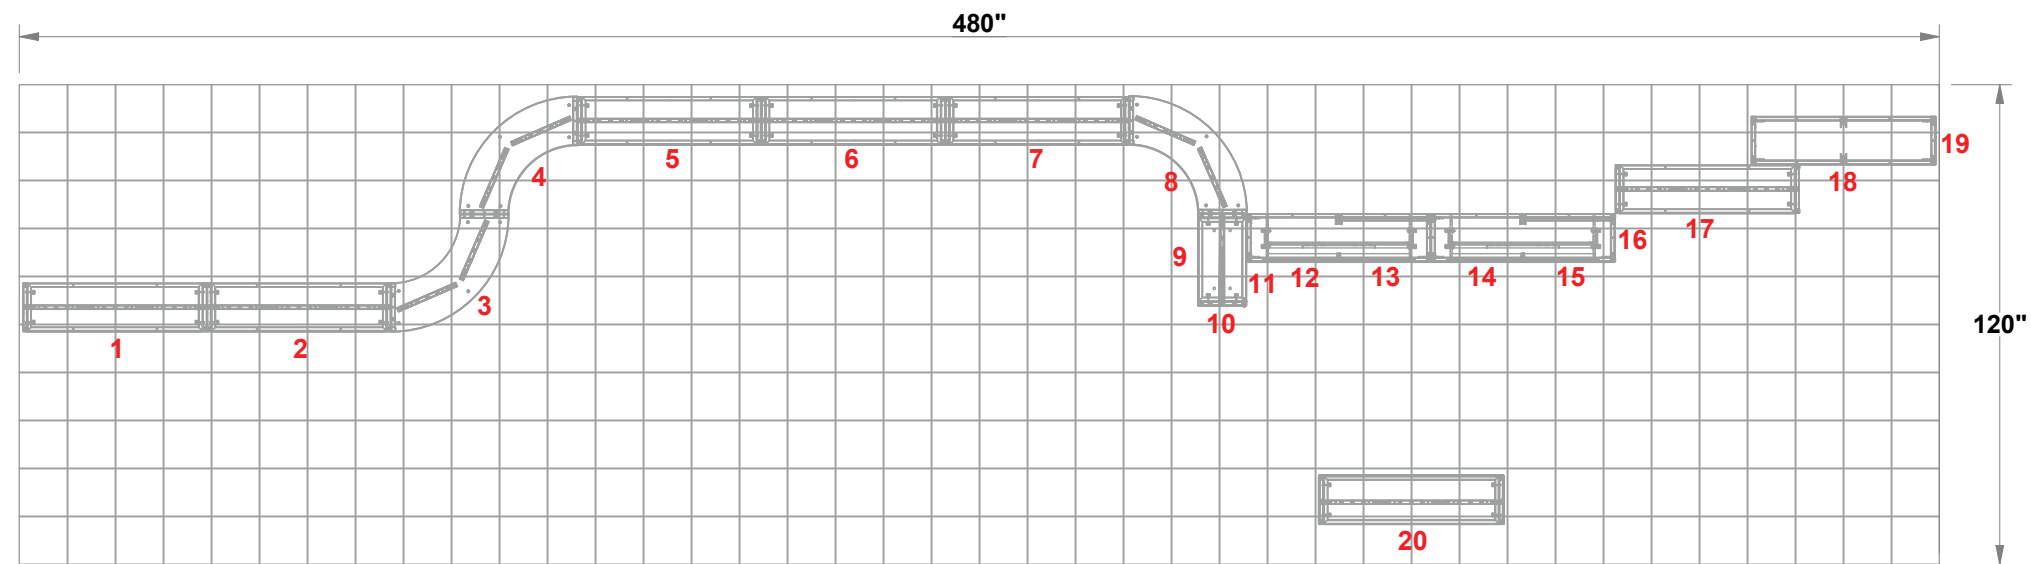

PRELIMINARY GRAPHIC LAYOUT

FLATTENED ELEVATED VIEW

PARTS LIST:		
QTY	SIZE	NAME
6	46 X 92	BACKLIT GRAPHIC
1	45.75 X 92	CUSTOM BACKLIT GRAPHIC
2	26.75 X 92	CUSTOM BACKLIT GRAPHIC
1	23 X 92	HALF BACKLIT GRAPHIC
1	12.125 X 92	SIDE BACKLIT GRAPHIC
6	23 X 46	DOUBLE QUAD
4	23 X 46	HINGED DOUBLE QUAD
2	46 X 46	JUMBO QUAD
4	12.125 X 46	SIDE DOUBLE QUAD
1	46 X 38	PODIUM BACKLIT GRAPHIC

TOP VIEW

MultiQuad®
The Last Exhibit You'll Ever Buy

3401 Mary Taylor Road
Birmingham, Alabama 35235
(205) 439-8200

KIT-MQ-WK82

10x40 MultiQuad®