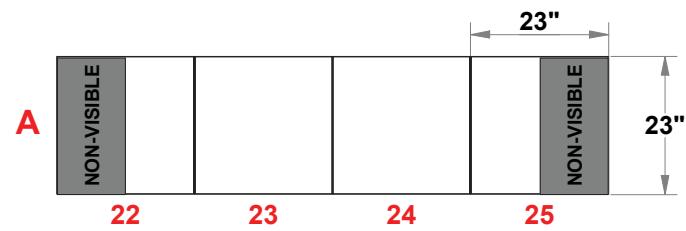

PRELIMINARY GRAPHIC LAYOUT

MultiQuad®
The Last Exhibit You'll Ever Buy

3401 Mary Taylor Road
Birmingham, Alabama 35235
(205) 439-8200

KIT-MQ-WK81

FLATTENED ELEVATED VIEW

PARTS LIST:		
QTY	SIZE	NAME
18	23 X 46	DOUBLE QUAD
16	23 X 23	STANDARD QUAD
2	23 X 46	HINGED DOUBLE QUAD
12	12.125 X 46	SIDE DOUBLE QUAD
6	12.125 X 23	SIDE QUAD

TOP VIEW

10x20 MultiQuad®