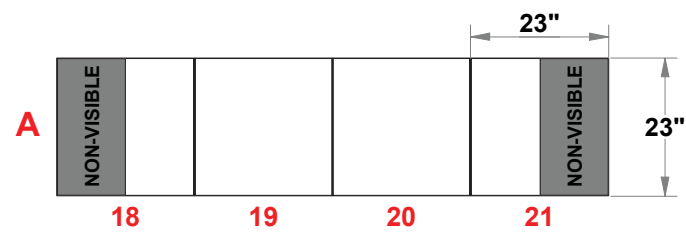

PRELIMINARY GRAPHIC LAYOUT

MultiQuad®
The Last Exhibit You'll Ever Buy

3401 Mary Taylor Road
Birmingham, Alabama 35235
(205) 439-8200

KIT-MQ-WK81

FLATTENED ELEVATED VIEW

PARTS LIST:		
QTY	SIZE	NAME
18	23 X 46	DOUBLE QUAD
16	23 X 23	STANDARD QUAD
2	23 X 46	HINGED DOUBLE QUAD
12	12.125 X 46	SIDE DOUBLE QUAD
6	12.125 X 23	SIDE QUAD

TOP VIEW

10x20 MultiQuad®