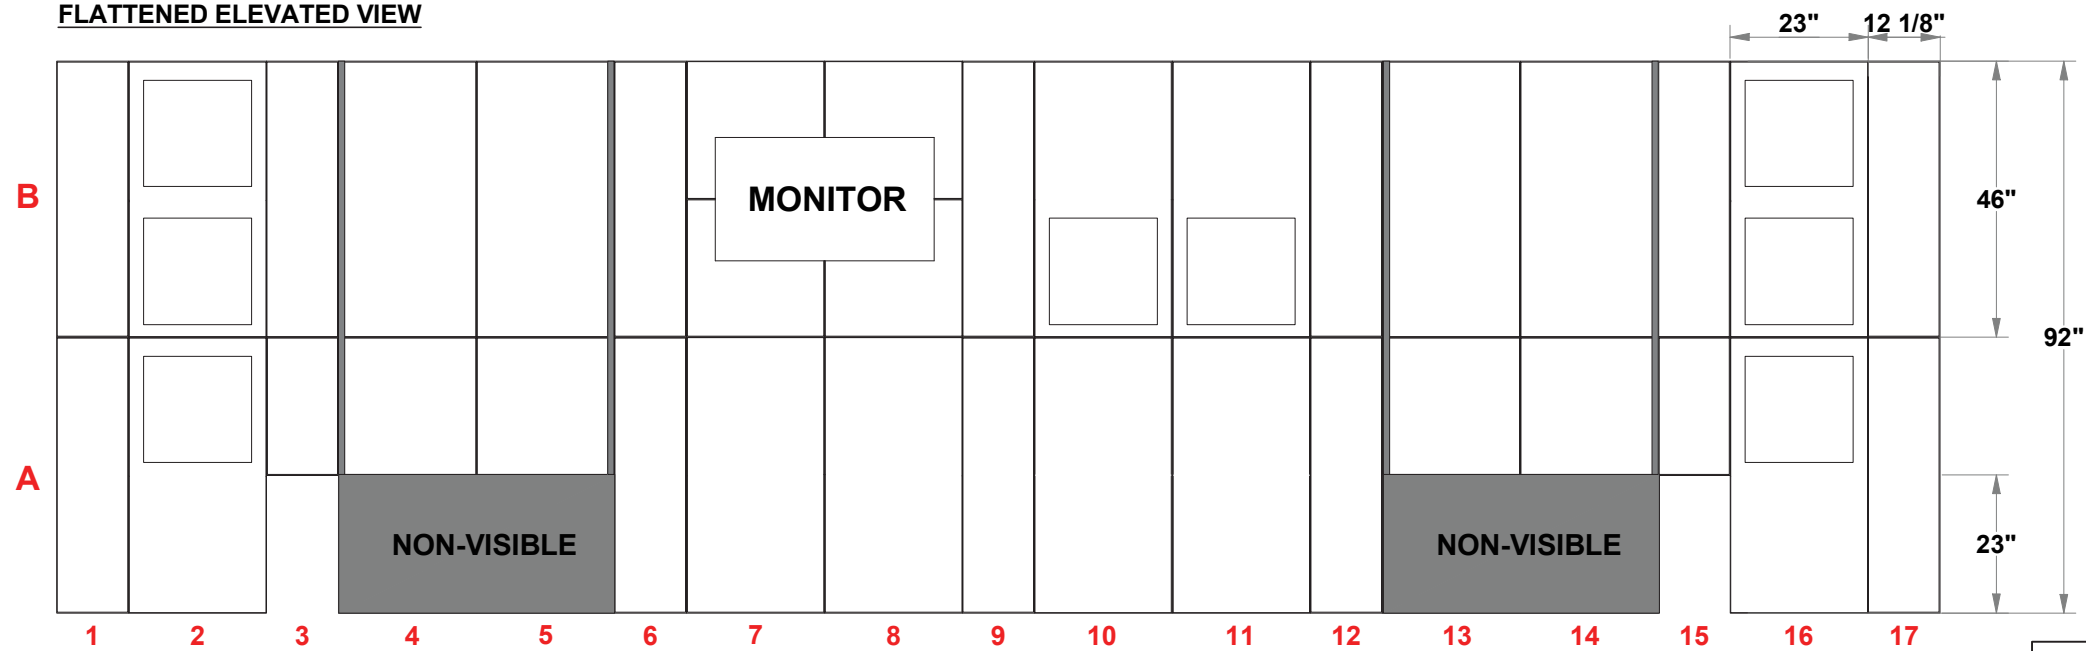

PRELIMINARY GRAPHIC LAYOUT

MultiQuad®
The Last Exhibit You'll Ever Buy

3401 Mary Taylor Road
Birmingham, Alabama 35235
(205) 439-8200

KIT-MQ-WK81

FLATTENED ELEVATED VIEW

PARTS LIST:		
QTY	SIZE	NAME
18	23 X 46	DOUBLE QUAD
16	23 X 23	STANDARD QUAD
2	23 X 46	HINGED DOUBLE QUAD
12	12.125 X 46	SIDE DOUBLE QUAD
6	12.125 X 23	SIDE QUAD

TOP VIEW

10x20 MultiQuad®