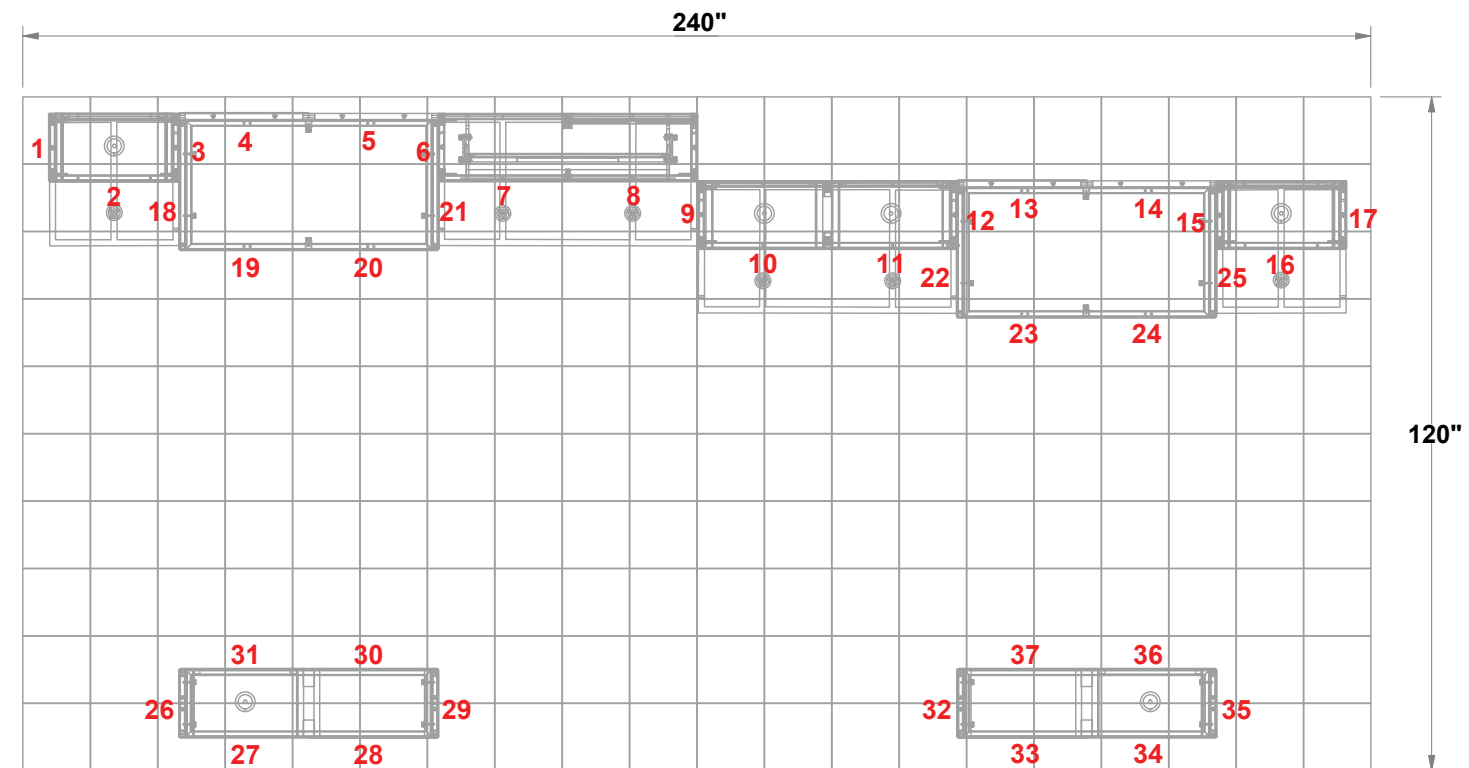

PRELIMINARY GRAPHIC LAYOUT

MultiQuad®
The Last Exhibit You'll Ever Buy

3401 Mary Taylor Road
Birmingham, Alabama 35235
(205) 439-8200

KIT-MQ-WK81

FLATTENED ELEVATED VIEW

PARTS LIST:		
QTY	SIZE	NAME
18	23 X 46	DOUBLE QUAD
16	23 X 23	STANDARD QUAD
2	23 X 46	HINGED DOUBLE QUAD
12	12.125 X 46	SIDE DOUBLE QUAD
6	12.125 X 23	SIDE QUAD

TOP VIEW

10x20 MultiQuad®