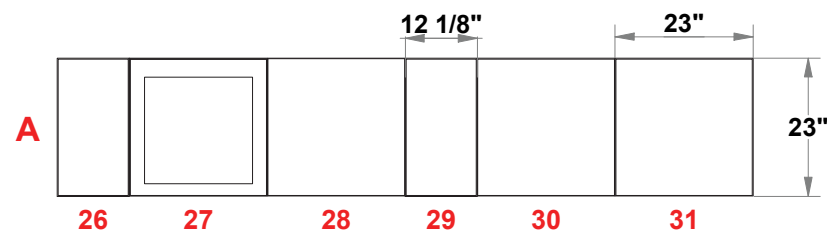

PRELIMINARY GRAPHIC LAYOUT

MultiQuad®
The Last Exhibit You'll Ever Buy

3401 Mary Taylor Road
Birmingham, Alabama 35235
(205) 439-8200

KIT-MQ-WK81

FLATTENED ELEVATED VIEW

PARTS LIST:		
QTY	SIZE	NAME
18	23 X 46	DOUBLE QUAD
16	23 X 23	STANDARD QUAD
2	23 X 46	HINGED DOUBLE QUAD
12	12.125 X 46	SIDE DOUBLE QUAD
6	12.125 X 23	SIDE QUAD

TOP VIEW

10x20 MultiQuad®