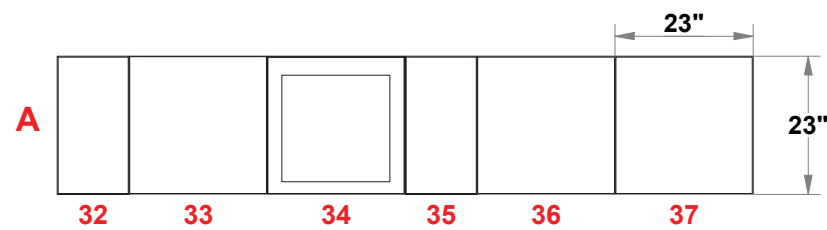

PRELIMINARY GRAPHIC LAYOUT

MultiQuad®
The Last Exhibit You'll Ever Buy

3401 Mary Taylor Road
Birmingham, Alabama 35235
(205) 439-8200

KIT-MQ-WK81

FLATTENED ELEVATED VIEW

PARTS LIST:		
QTY	SIZE	NAME
18	23 X 46	DOUBLE QUAD
16	23 X 23	STANDARD QUAD
2	23 X 46	HINGED DOUBLE QUAD
12	12.125 X 46	SIDE DOUBLE QUAD
6	12.125 X 23	SIDE QUAD

TOP VIEW

10x20 MultiQuad®