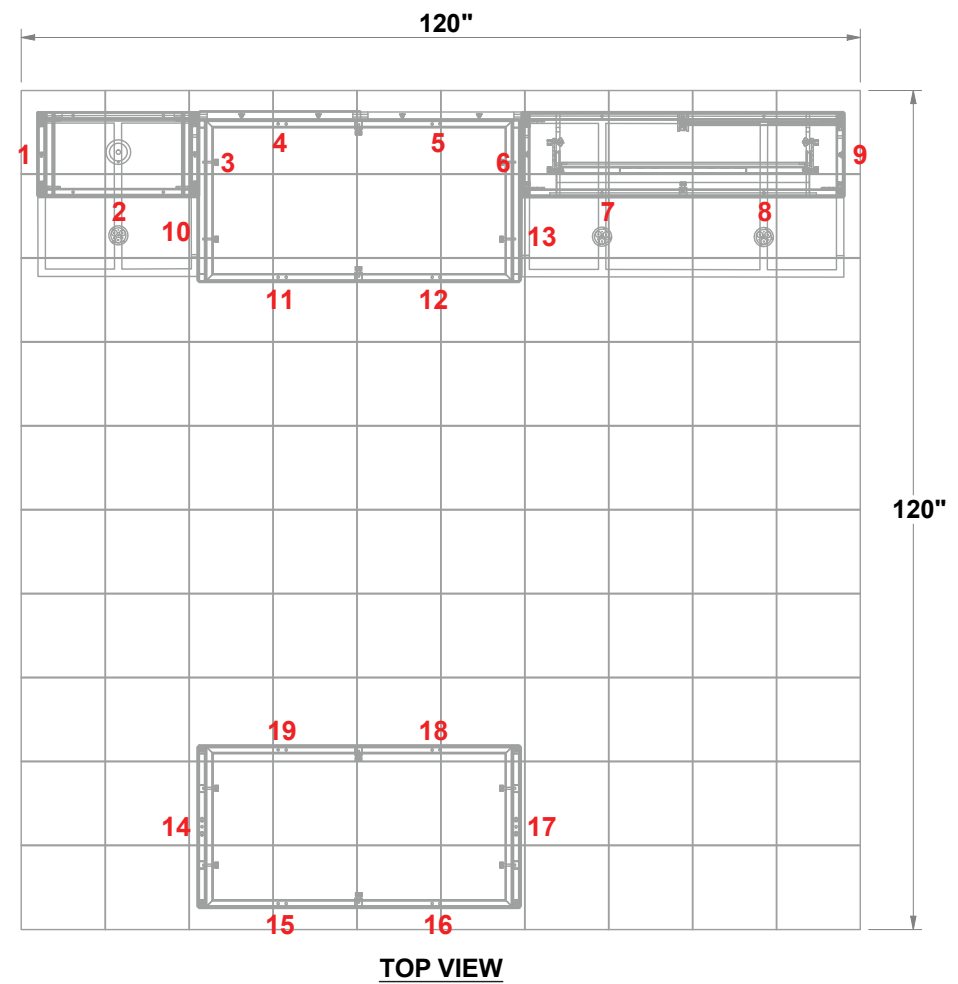

PRELIMINARY GRAPHIC LAYOUT

MultiQuad®
The Last Exhibit You'll Ever Buy

3401 Mary Taylor Road
Birmingham, Alabama 35235
(205) 439-8200

KIT-MQ-WK79

FLATTENED ELEVATED VIEW

PARTS LIST:		
QTY	SIZE	NAME
6	23 X 46	DOUBLE QUAD
8	12.125 X 46	SIDE QUAD
2	23 X 46	HINGED DOUBLE QUAD
10	23 X 23	STANDARD QUAD

10x10 MultiQuad®