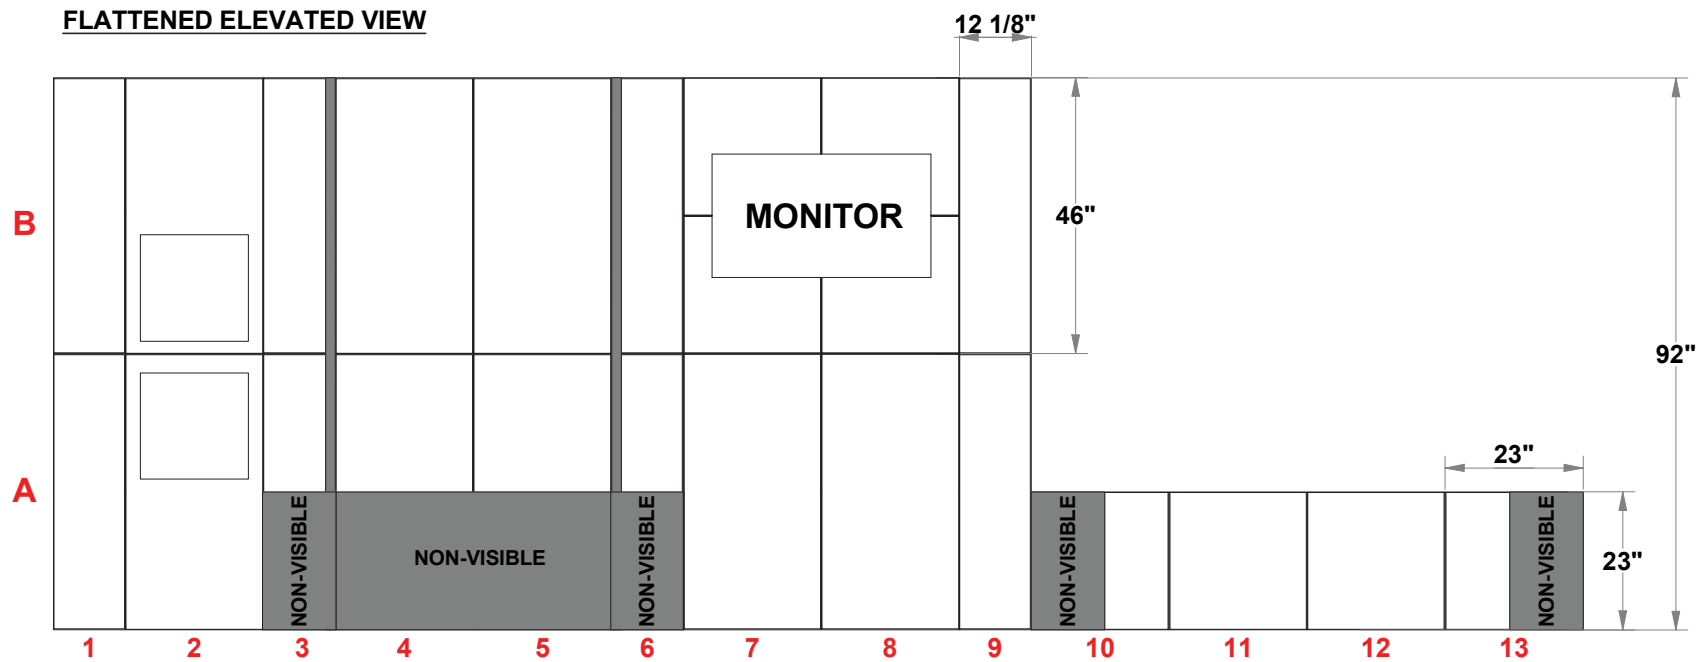

PRELIMINARY GRAPHIC LAYOUT

MultiQuad®
The Last Exhibit You'll Ever Buy

3401 Mary Taylor Road
Birmingham, Alabama 35235
(205) 439-8200

KIT-MQ-WK79

FLATTENED ELEVATED VIEW

PARTS LIST:		
QTY	SIZE	NAME
6	23 X 46	DOUBLE QUAD
8	12.125 X 46	SIDE QUAD
2	23 X 46	HINGED DOUBLE QUAD
10	23 X 23	STANDARD QUAD

10x10 MultiQuad®