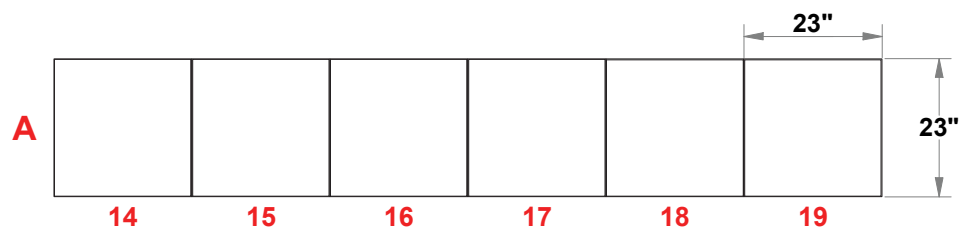

PRELIMINARY GRAPHIC LAYOUT

MultiQuad®
The Last Exhibit You'll Ever Buy

3401 Mary Taylor Road
Birmingham, Alabama 35235
(205) 439-8200

KIT-MQ-WK79

FLATTENED ELEVATED VIEW

PARTS LIST:		
QTY	SIZE	NAME
6	23 X 46	DOUBLE QUAD
8	12.125 X 46	SIDE QUAD
2	23 X 46	HINGED DOUBLE QUAD
10	23 X 23	STANDARD QUAD

10x10 MultiQuad®