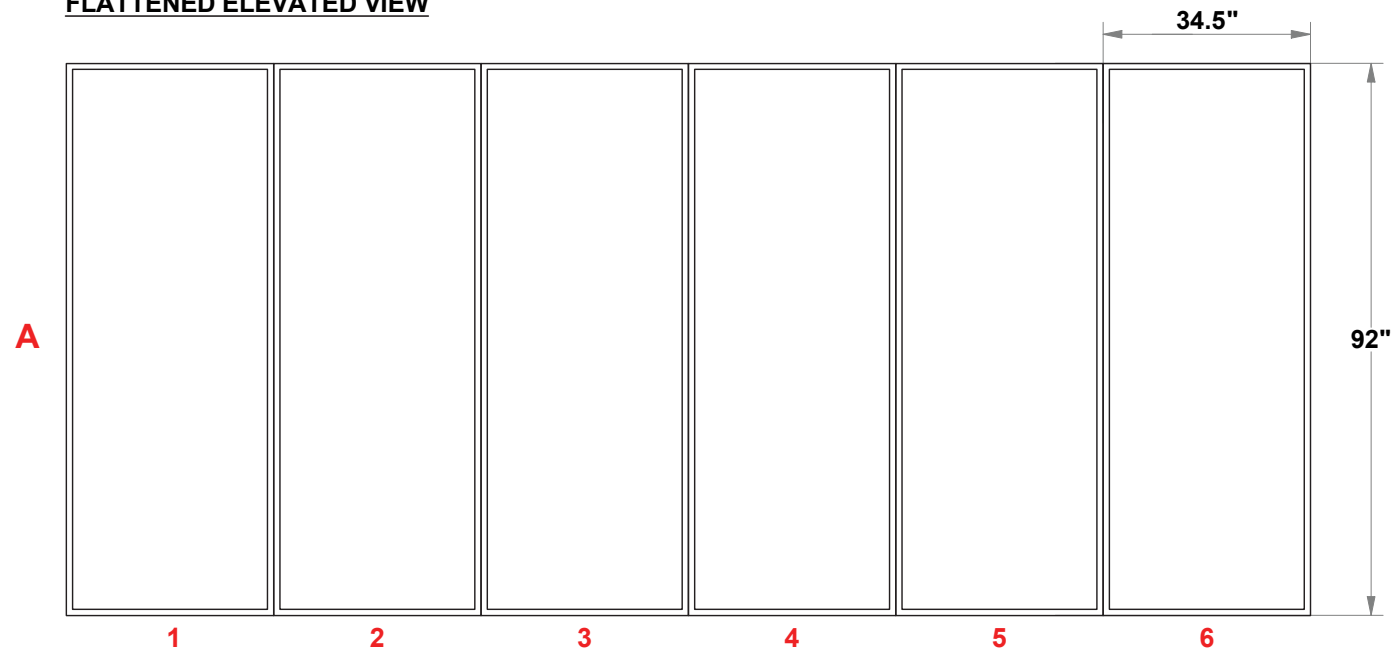

PRELIMINARY GRAPHIC LAYOUT

FLATTENED ELEVATED VIEW

TOP VIEW

PARTS LIST:

QTY	SIZE	NAME
6	34.5 X 92	BACKLIT GRAPHIC

MultiQuad®
The Last Exhibit You'll Ever Buy

3401 Mary Taylor Road
Birmingham, Alabama 35235
(205) 439-8200

KIT-EL-WK76

10x20 MultiQuad®