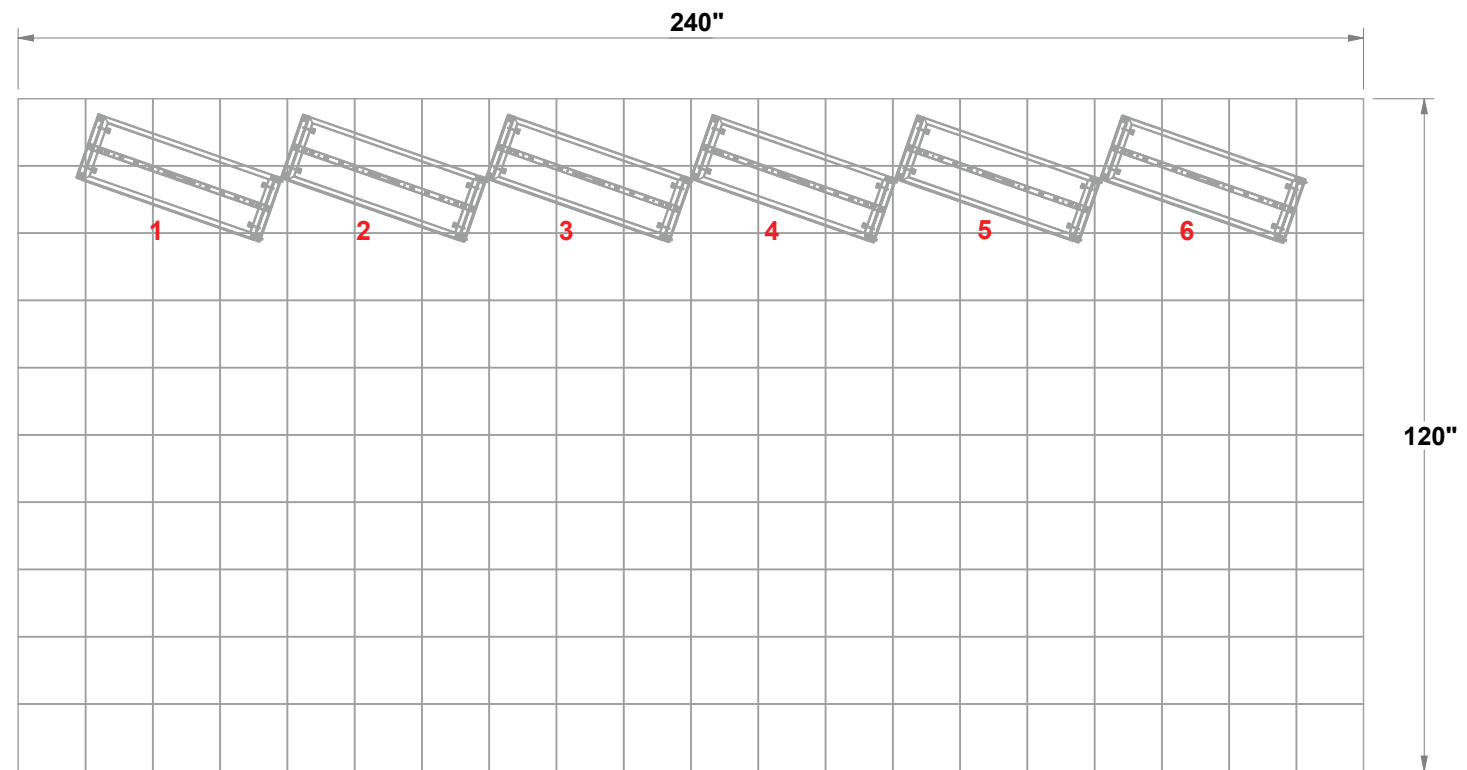

PRELIMINARY GRAPHIC LAYOUT

FLATTENED ELEVATED VIEW

TOP VIEW

PARTS LIST:

QTY	SIZE	NAME
6	34.5 X 92	BACKLIT GRAPHIC

MultiQuad®
The Last Exhibit You'll Ever Buy

3401 Mary Taylor Road
Birmingham, Alabama 35235
(205) 439-8200

KIT-EL-WK76

10x20 MultiQuad®