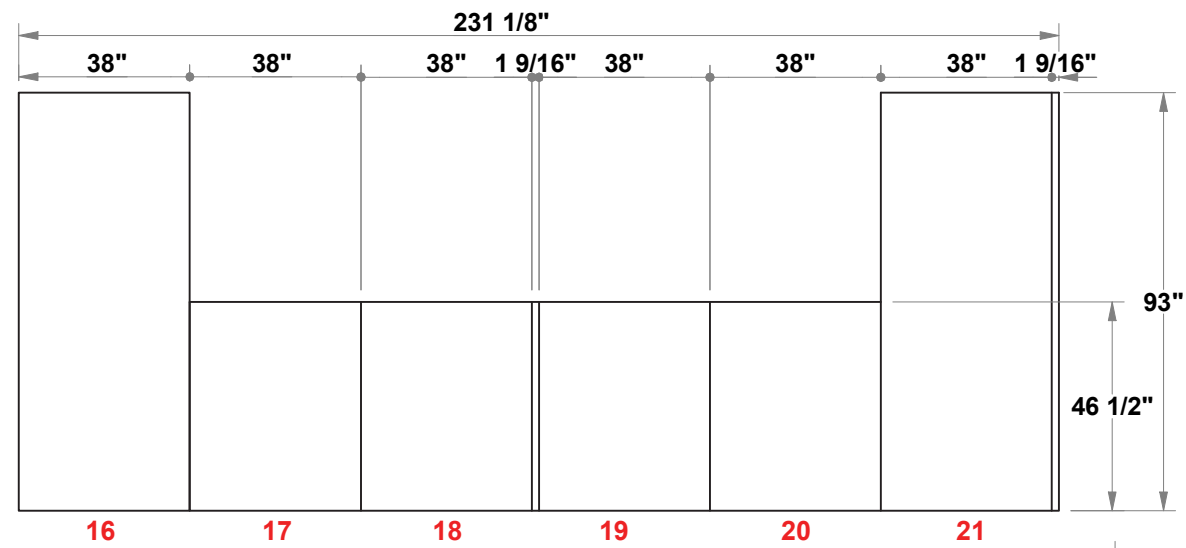

PRELIMINARY GRAPHIC LAYOUT

3401 Mary Taylor Road
Birmingham, Alabama 35235
(205) 439-8200

KIT-HL-WK73

FLATTENED ELEVATED VIEW

TOP VIEW

PARTS LIST:

QTY	SIZE	NAME
13	38 X 93	TYPICAL GRAPHIC
2	19 X 93	HALF-WIDTH GRAPHIC
6	38 X 46.5	HALF-HEIGHT GRAPHIC

10 X 30 H-Line