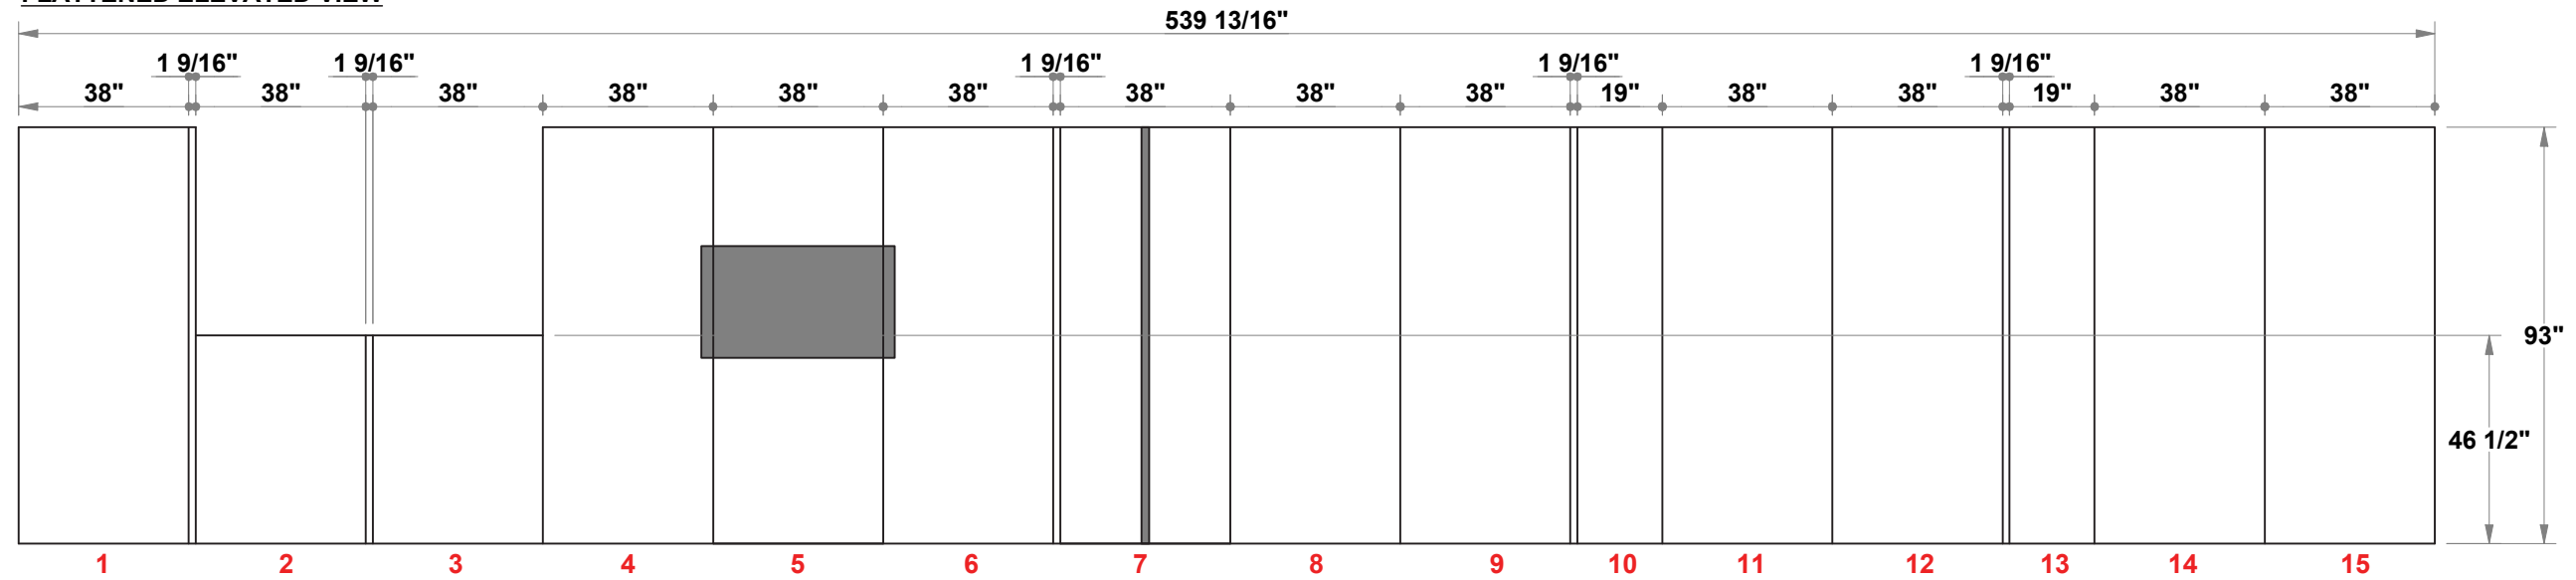

PRELIMINARY GRAPHIC LAYOUT

3401 Mary Taylor Road
Birmingham, Alabama 35235
(205) 439-8200

KIT-HL-WK73

FLATTENED ELEVATED VIEW

TOP VIEW

PARTS LIST:

QTY	SIZE	NAME
13	38 X 93	TYPICAL GRAPHIC
2	19 X 93	HALF-WIDTH GRAPHIC
6	38 X 46.5	HALF-HEIGHT GRAPHIC

10 X 30 H-Line