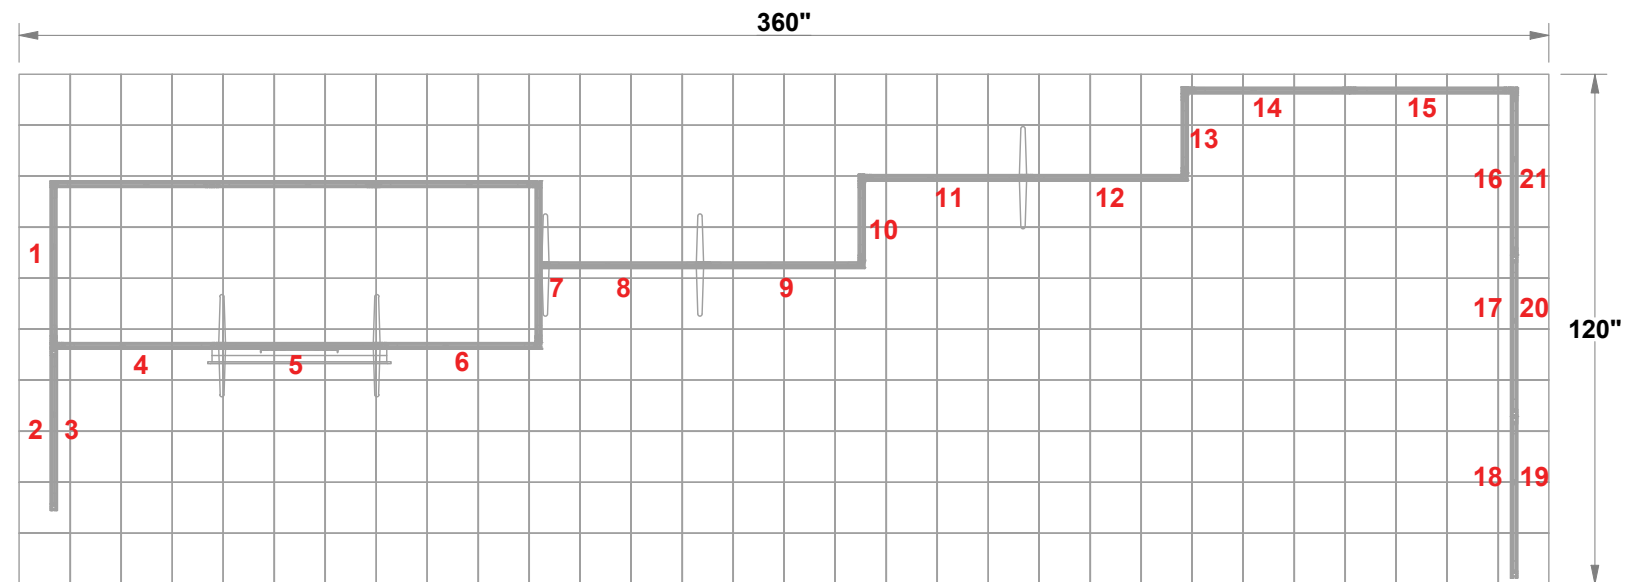

PRELIMINARY GRAPHIC LAYOUT

3401 Mary Taylor Road
Birmingham, Alabama 35235
(205) 439-8200

KIT-HL-WK73

FLATTENED ELEVATED VIEW

TOP VIEW

PARTS LIST:

QTY	SIZE	NAME
13	38 X 93	TYPICAL GRAPHIC
2	19 X 93	HALF-WIDTH GRAPHIC
6	38 X 46.5	HALF-HEIGHT GRAPHIC

10 X 30 H-Line