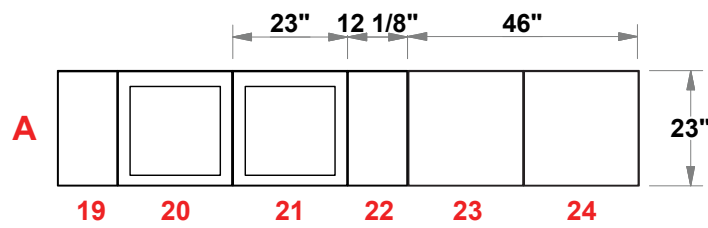

PRELIMINARY GRAPHIC LAYOUT

FLATTENED ELEVATED VIEW

PARTS LIST:		
QTY	SIZE	NAME
2	23 X 23	STANDARD QUAD
6	12.125 X 46	SIDE DOUBLE QUAD
2	12.125 X 23	SIDE QUAD
30	23 X 46	DOUBLE QUAD
2	23 X 23	STANDARD SHOWCASE QUAD
2	23 X 46	DOUBLE SHOWCASE QUAD