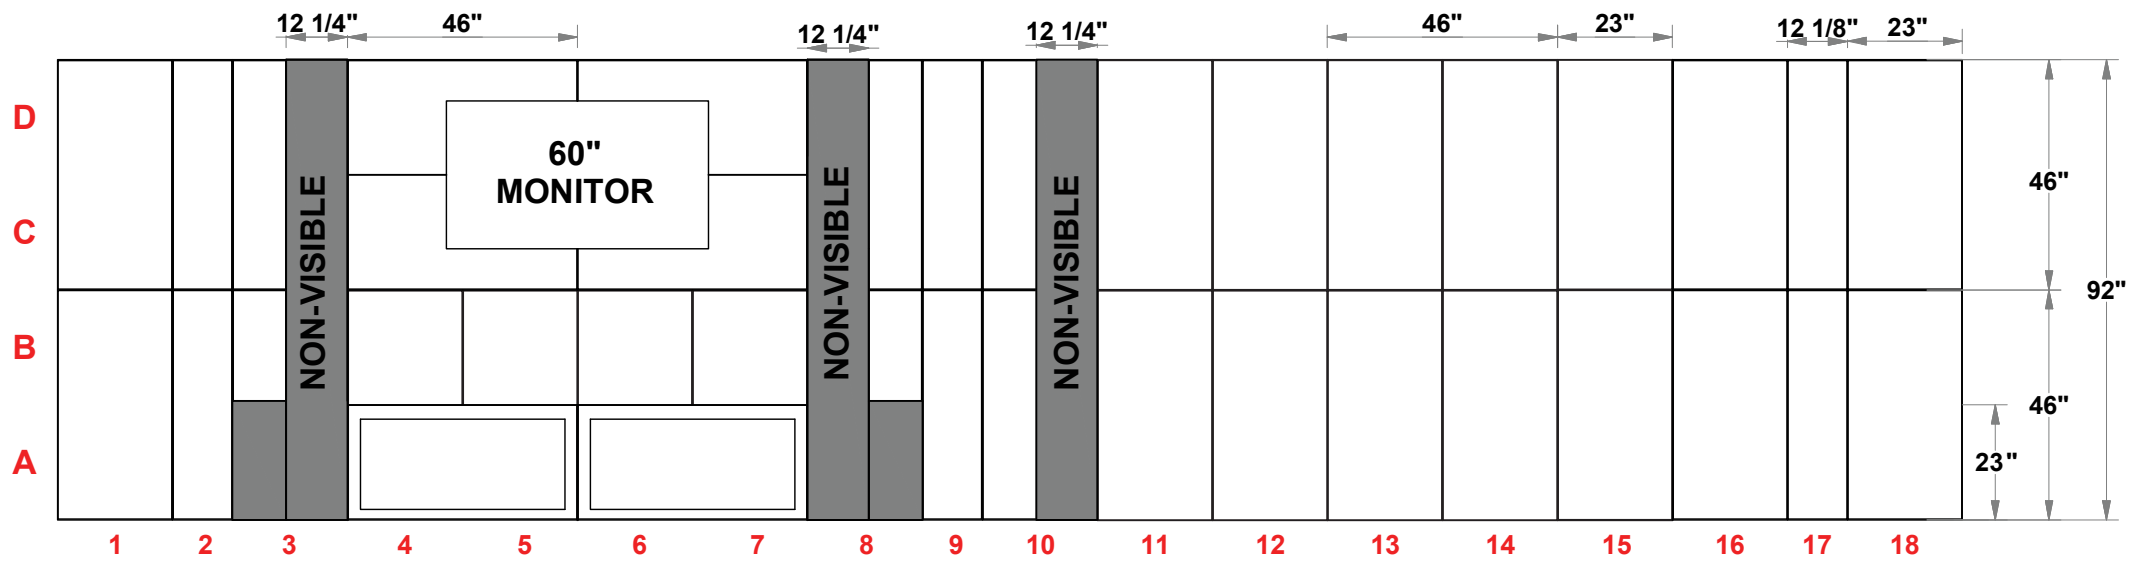

PRELIMINARY GRAPHIC LAYOUT

FLATTENED ELEVATED VIEW

PARTS LIST:		
QTY	SIZE	NAME
2	23 X 23	STANDARD QUAD
6	12.125 X 46	SIDE DOUBLE QUAD
2	12.125 X 23	SIDE QUAD
30	23 X 46	DOUBLE QUAD
2	23 X 23	STANDARD SHOWCASE QUAD
2	23 X 46	DOUBLE SHOWCASE QUAD

TOP VIEW

MultiQuad®
The Last Exhibit You'll Ever Buy

3401 Mary Taylor Road
Birmingham, Alabama 35235
(205) 439-8200

KIT-MQ-WK72

10 x 20 MultiQuad®