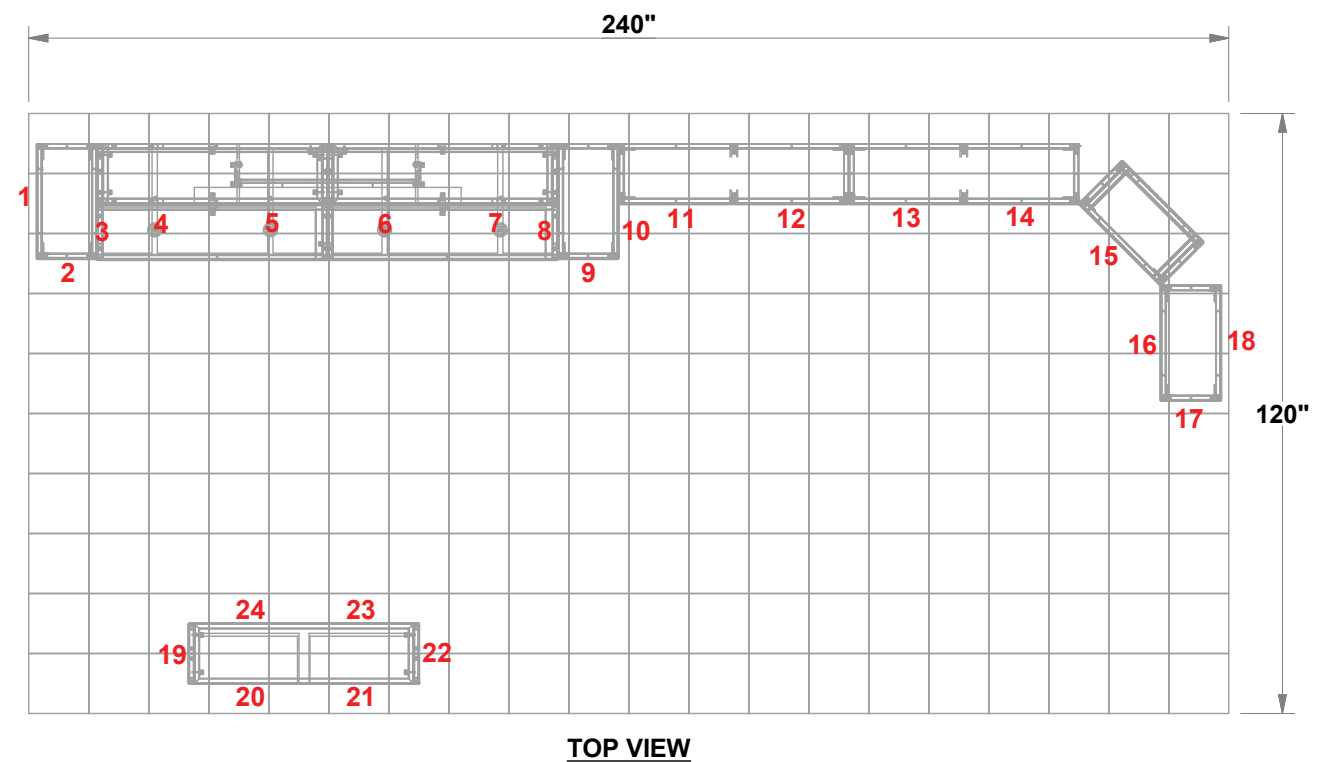

PRELIMINARY GRAPHIC LAYOUT

FLATTENED ELEVATED VIEW

PARTS LIST:		
QTY	SIZE	NAME
2	23 X 23	STANDARD QUAD
6	12.125 X 46	SIDE DOUBLE QUAD
2	12.125 X 23	SIDE QUAD
30	23 X 46	DOUBLE QUAD
2	23 X 23	STANDARD SHOWCASE QUAD
2	23 X 46	DOUBLE SHOWCASE QUAD

TOP VIEW

MultiQuad®
The Last Exhibit You'll Ever Buy

3401 Mary Taylor Road
Birmingham, Alabama 35235
(205) 439-8200

KIT-MQ-WK72

10 x 20 MultiQuad®