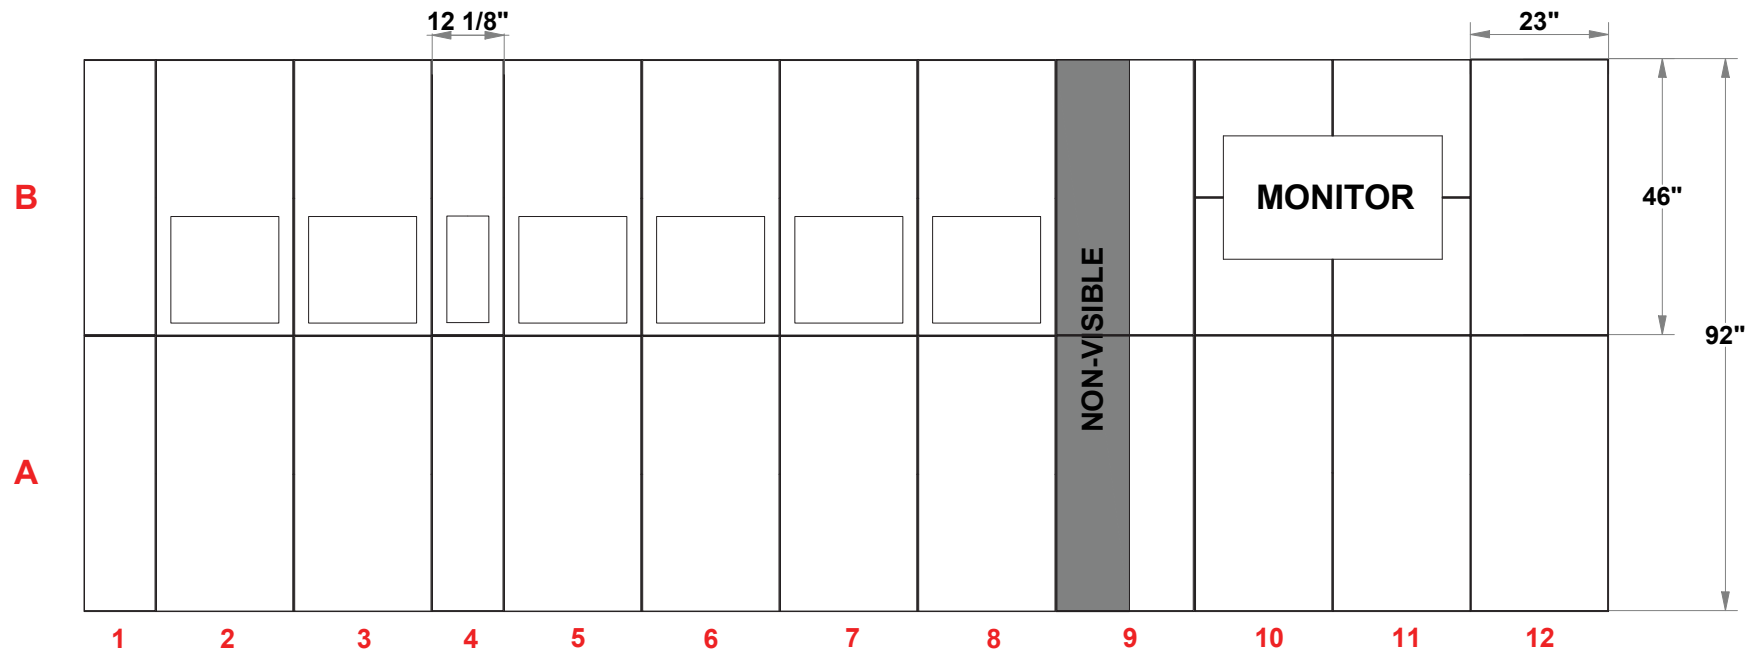

# PRELIMINARY GRAPHIC LAYOUT

## FLATTENED ELEVATED VIEW

TOP VIEW

PARTS LIST:		
QTY	SIZE	NAME
12	23 X 46	DOUBLE QUAD
6	23 X 46	DOUBLE SHOWCASE QUAD
6	23 X 23	STANDARD QUAD
4	12.125 X 46	SIDE QUAD
2	23 X 46	HINGED DOUBLE VERTICAL

**MultiQuad®**  
The Last Exhibit You'll Ever Buy