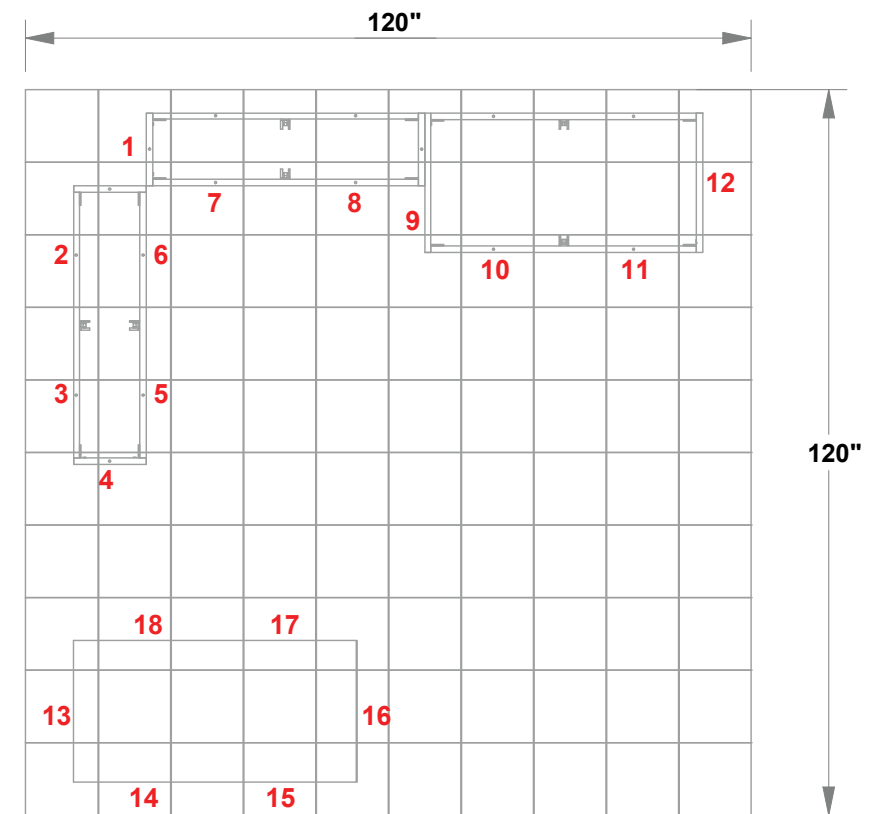

# PRELIMINARY GRAPHIC LAYOUT

## FLATTENED ELEVATED VIEW

TOP VIEW

PARTS LIST:		
QTY	SIZE	NAME
12	23 X 46	DOUBLE QUAD
6	23 X 46	DOUBLE SHOWCASE QUAD
6	23 X 23	STANDARD QUAD
4	12.125 X 46	SIDE QUAD
2	23 X 46	HINGED DOUBLE VERTICAL

**MultiQuad®**  
The Last Exhibit You'll Ever Buy

3401 Mary Taylor Road  
Birmingham, Alabama 35235  
(205) 439-8200

**KIT-MQ-WK71**

**10x10 MultiQuad®**