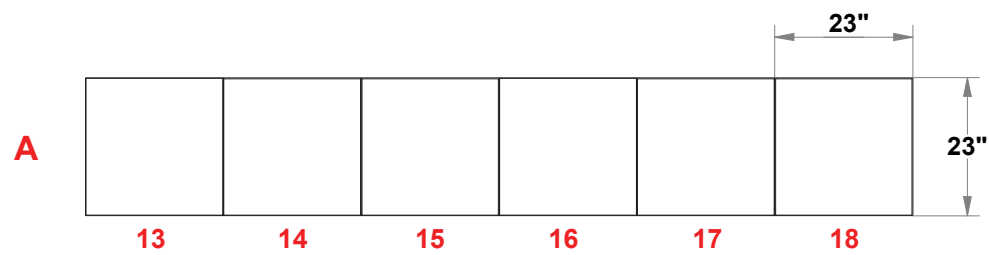

# PRELIMINARY GRAPHIC LAYOUT

## FLATTENED ELEVATED VIEW

TOP VIEW

PARTS LIST:		
QTY	SIZE	NAME
12	23 X 46	DOUBLE QUAD
6	23 X 46	DOUBLE SHOWCASE QUAD
6	23 X 23	STANDARD QUAD
4	12.125 X 46	SIDE QUAD
2	23 X 46	HINGED DOUBLE VERTICAL

**MultiQuad®**  
The Last Exhibit You'll Ever Buy