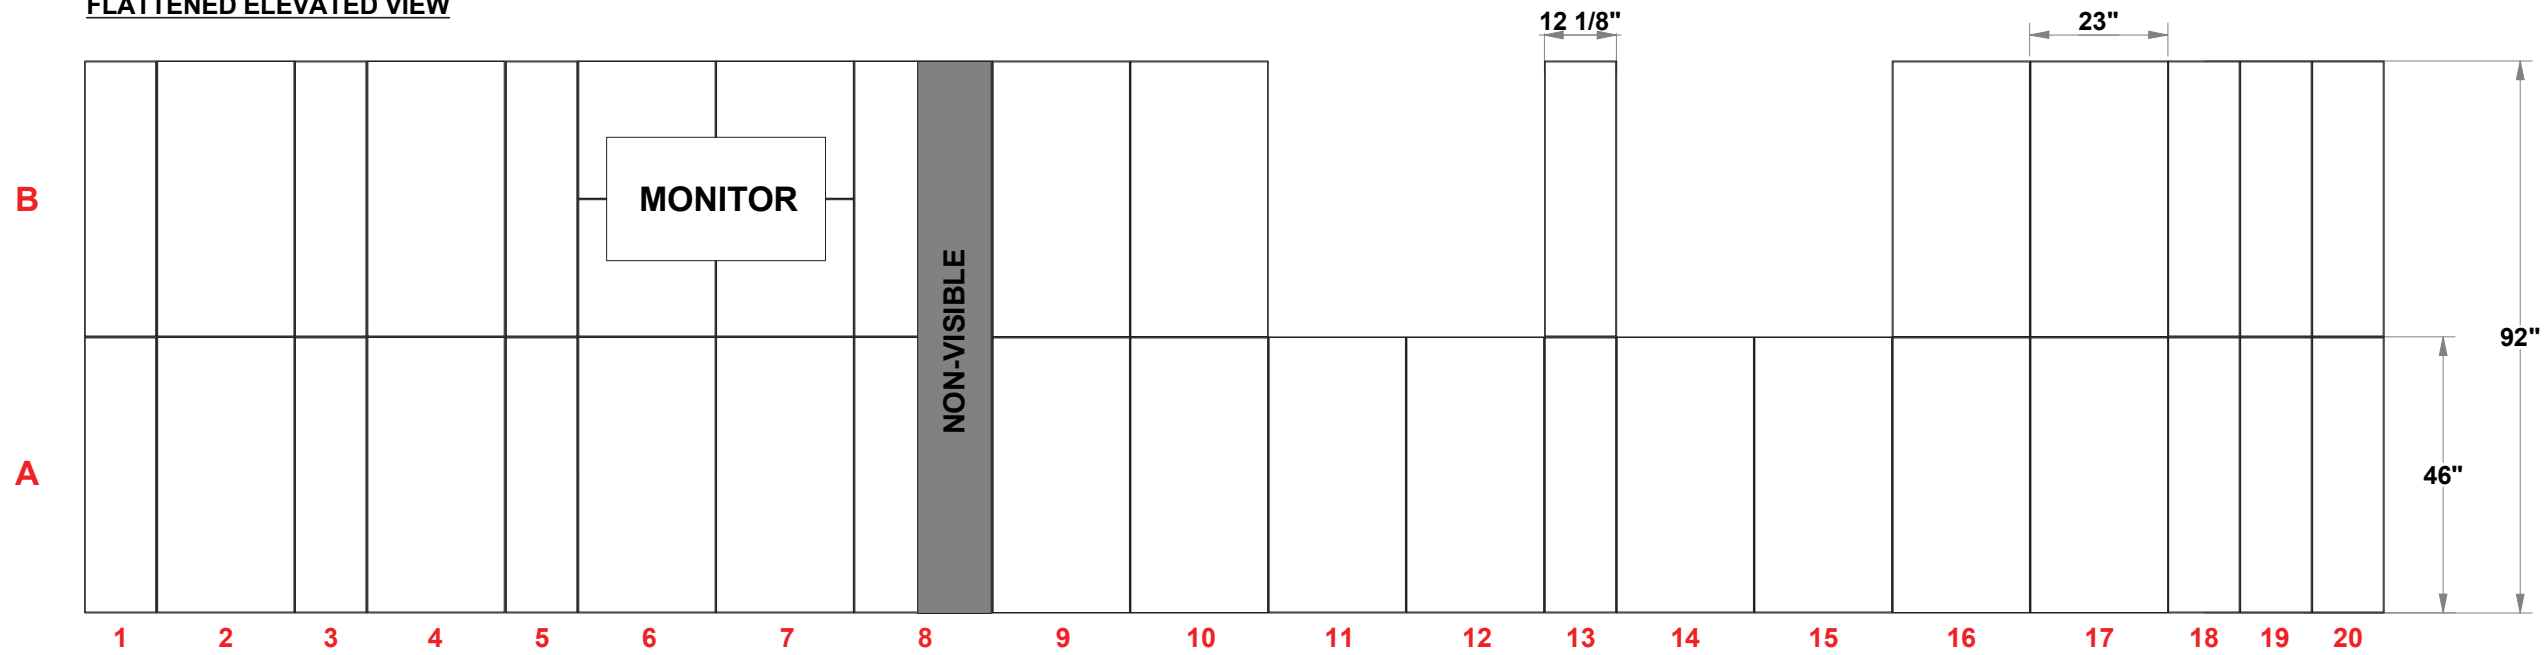

# PRELIMINARY GRAPHIC LAYOUT

**FLATTENED ELEVATED VIEW**

**TOP VIEW**

**PARTS LIST:**

QTY	SIZE	NAME
20	23 X 46	DOUBLE QUAD
14	12.125 X 46	DOUBLE SIDE QUAD
2	23 X 46	HINGED DOUBLE QUAD

**MultiQuad®**  
The Last Exhibit You'll Ever Buy

3401 Mary Taylor Road  
Birmingham, Alabama 35235  
(205) 439-8200

**KIT-MQ-WK100**

**10x10 MultiQuad®**