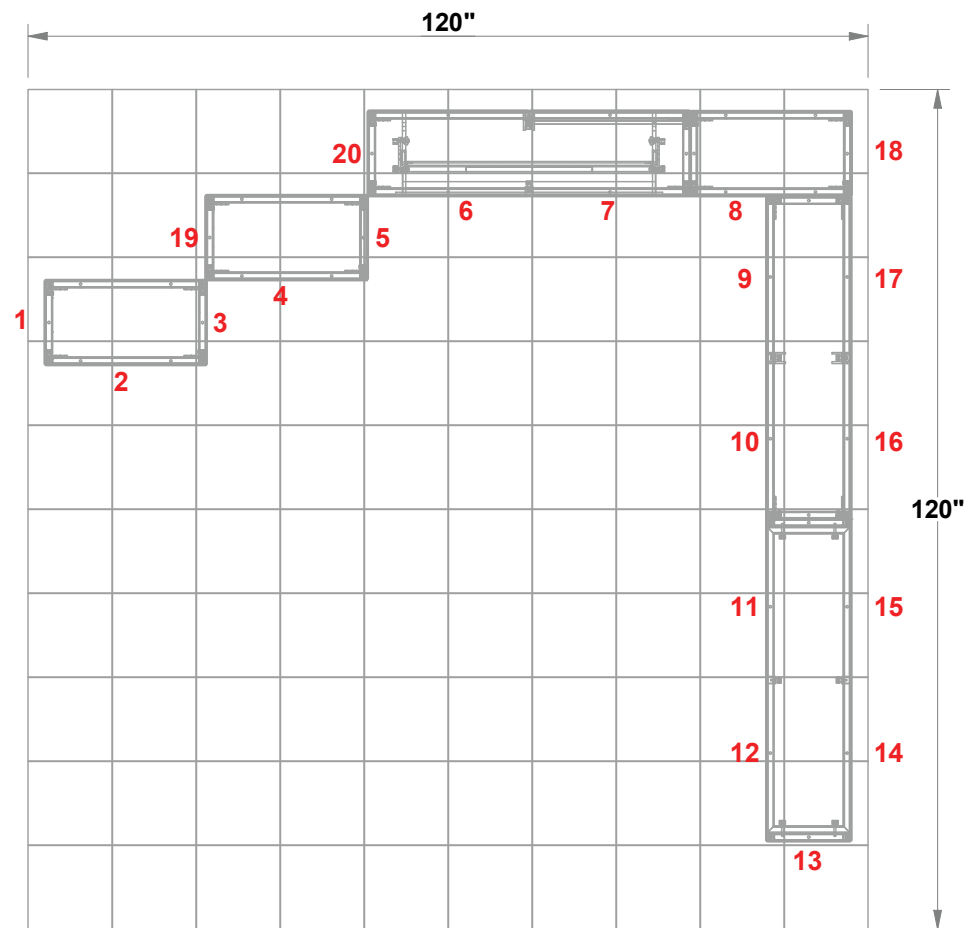

# PRELIMINARY GRAPHIC LAYOUT

**FLATTENED ELEVATED VIEW**

**TOP VIEW**

**PARTS LIST:**

QTY	SIZE	NAME
20	23 X 46	DOUBLE QUAD
14	12.125 X 46	DOUBLE SIDE QUAD
2	23 X 46	HINGED DOUBLE QUAD

**MultiQuad®**  
The Last Exhibit You'll Ever Buy

3401 Mary Taylor Road  
Birmingham, Alabama 35235  
(205) 439-8200

**KIT-MQ-WK100**

**10x10 MultiQuad®**