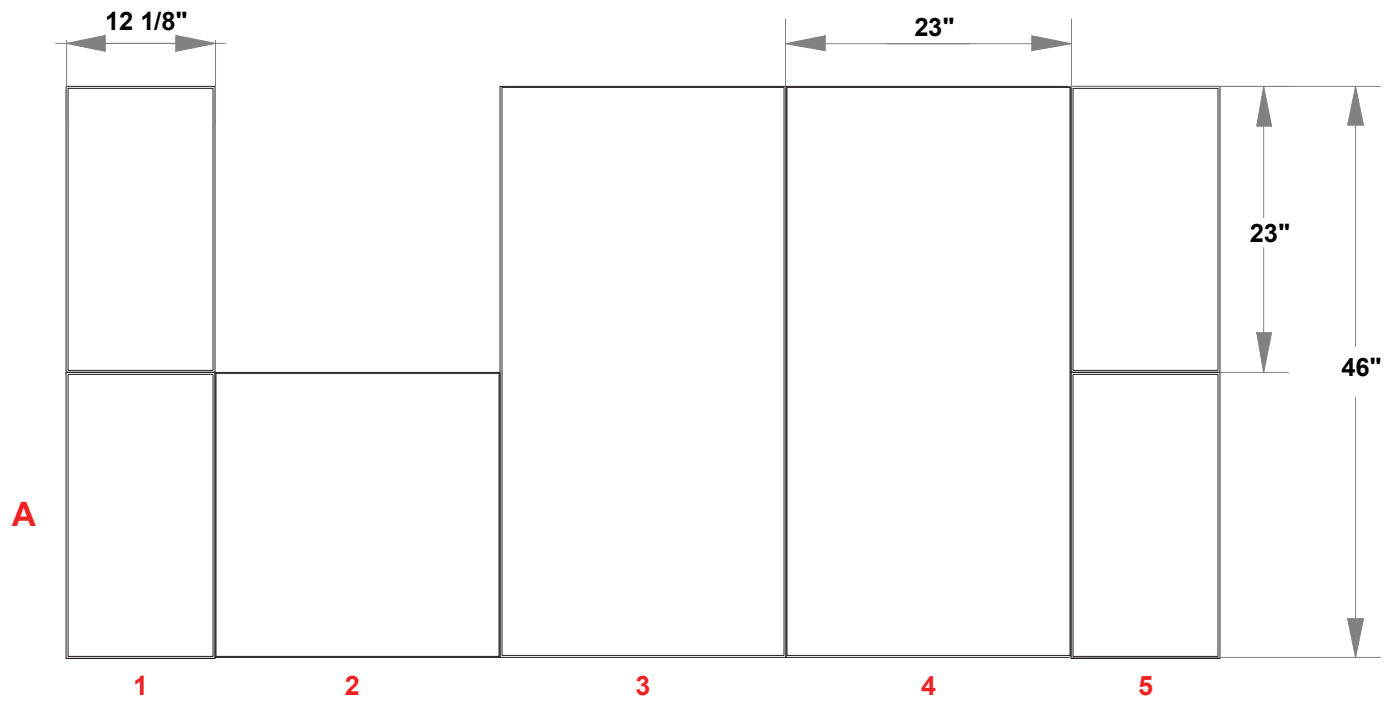

# PRELIMINARY GRAPHIC LAYOUT

## FLATTENED ELEVATED VIEW

PARTS LIST:		
QTY	SIZE	NAME
2	23 X 46	DOUBLE QUAD
4	12.125 X 23	SIDE QUAD
1	23 X 23	STANDARD QUAD

TOP VIEW

**MultiQuad®**  
The Last Exhibit You'll Ever Buy

3401 Mary Taylor Road  
Birmingham, Alabama 35235  
(205) 439-8200

**KIT-MQ-WK52**

6' MultiQuad® Tabletop