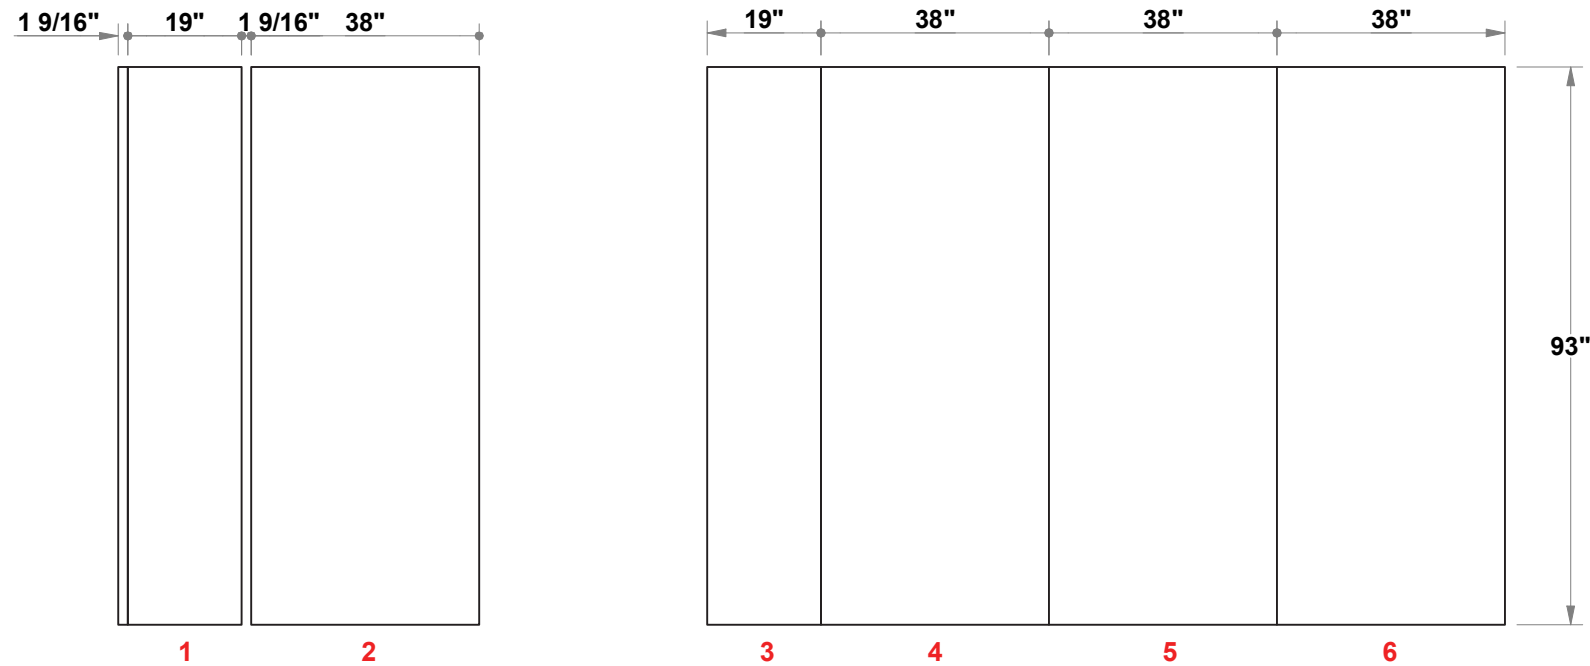

PRELIMINARY GRAPHIC LAYOUT

3401 Mary Taylor Road
Birmingham, Alabama 35235
(205) 439-8200

KIT-HL-WK53

FLATTENED ELEVATED VIEW

TOP VIEW

PARTS LIST:		
QTY	SIZE	NAME
2	19 X 93	HALF GRAPHIC
4	38 X 93	TYPICAL GRAPHIC

10x10 H-Line