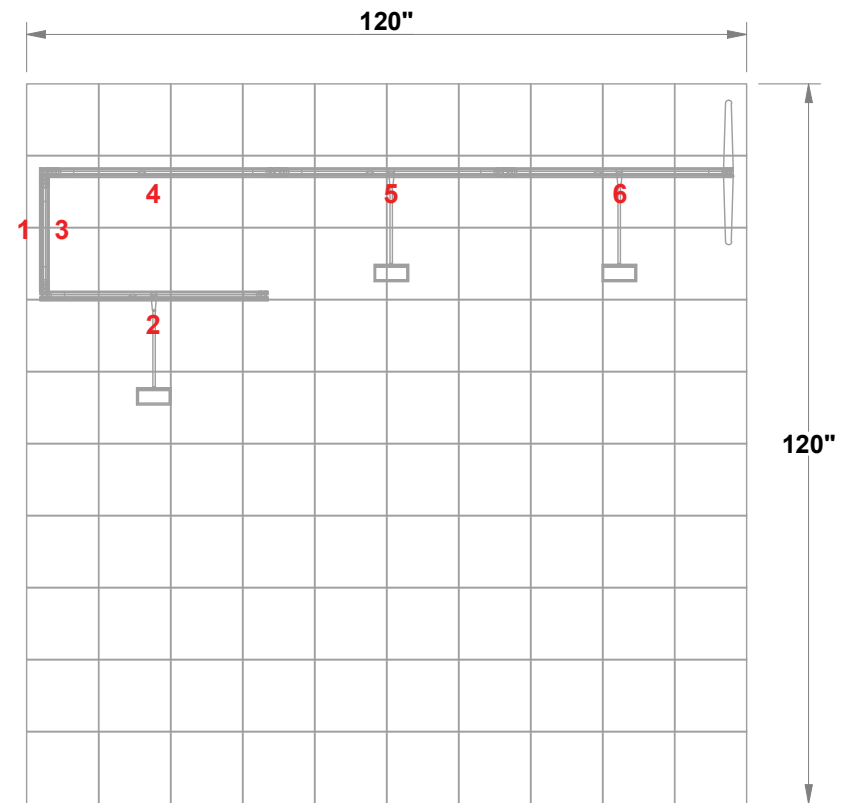

PRELIMINARY GRAPHIC LAYOUT

3401 Mary Taylor Road
Birmingham, Alabama 35235
(205) 439-8200

KIT-HL-WK53

FLATTENED ELEVATED VIEW

TOP VIEW

PARTS LIST:		
QTY	SIZE	NAME
2	19 X 93	HALF GRAPHIC
4	38 X 93	TYPICAL GRAPHIC

10x10 H-Line