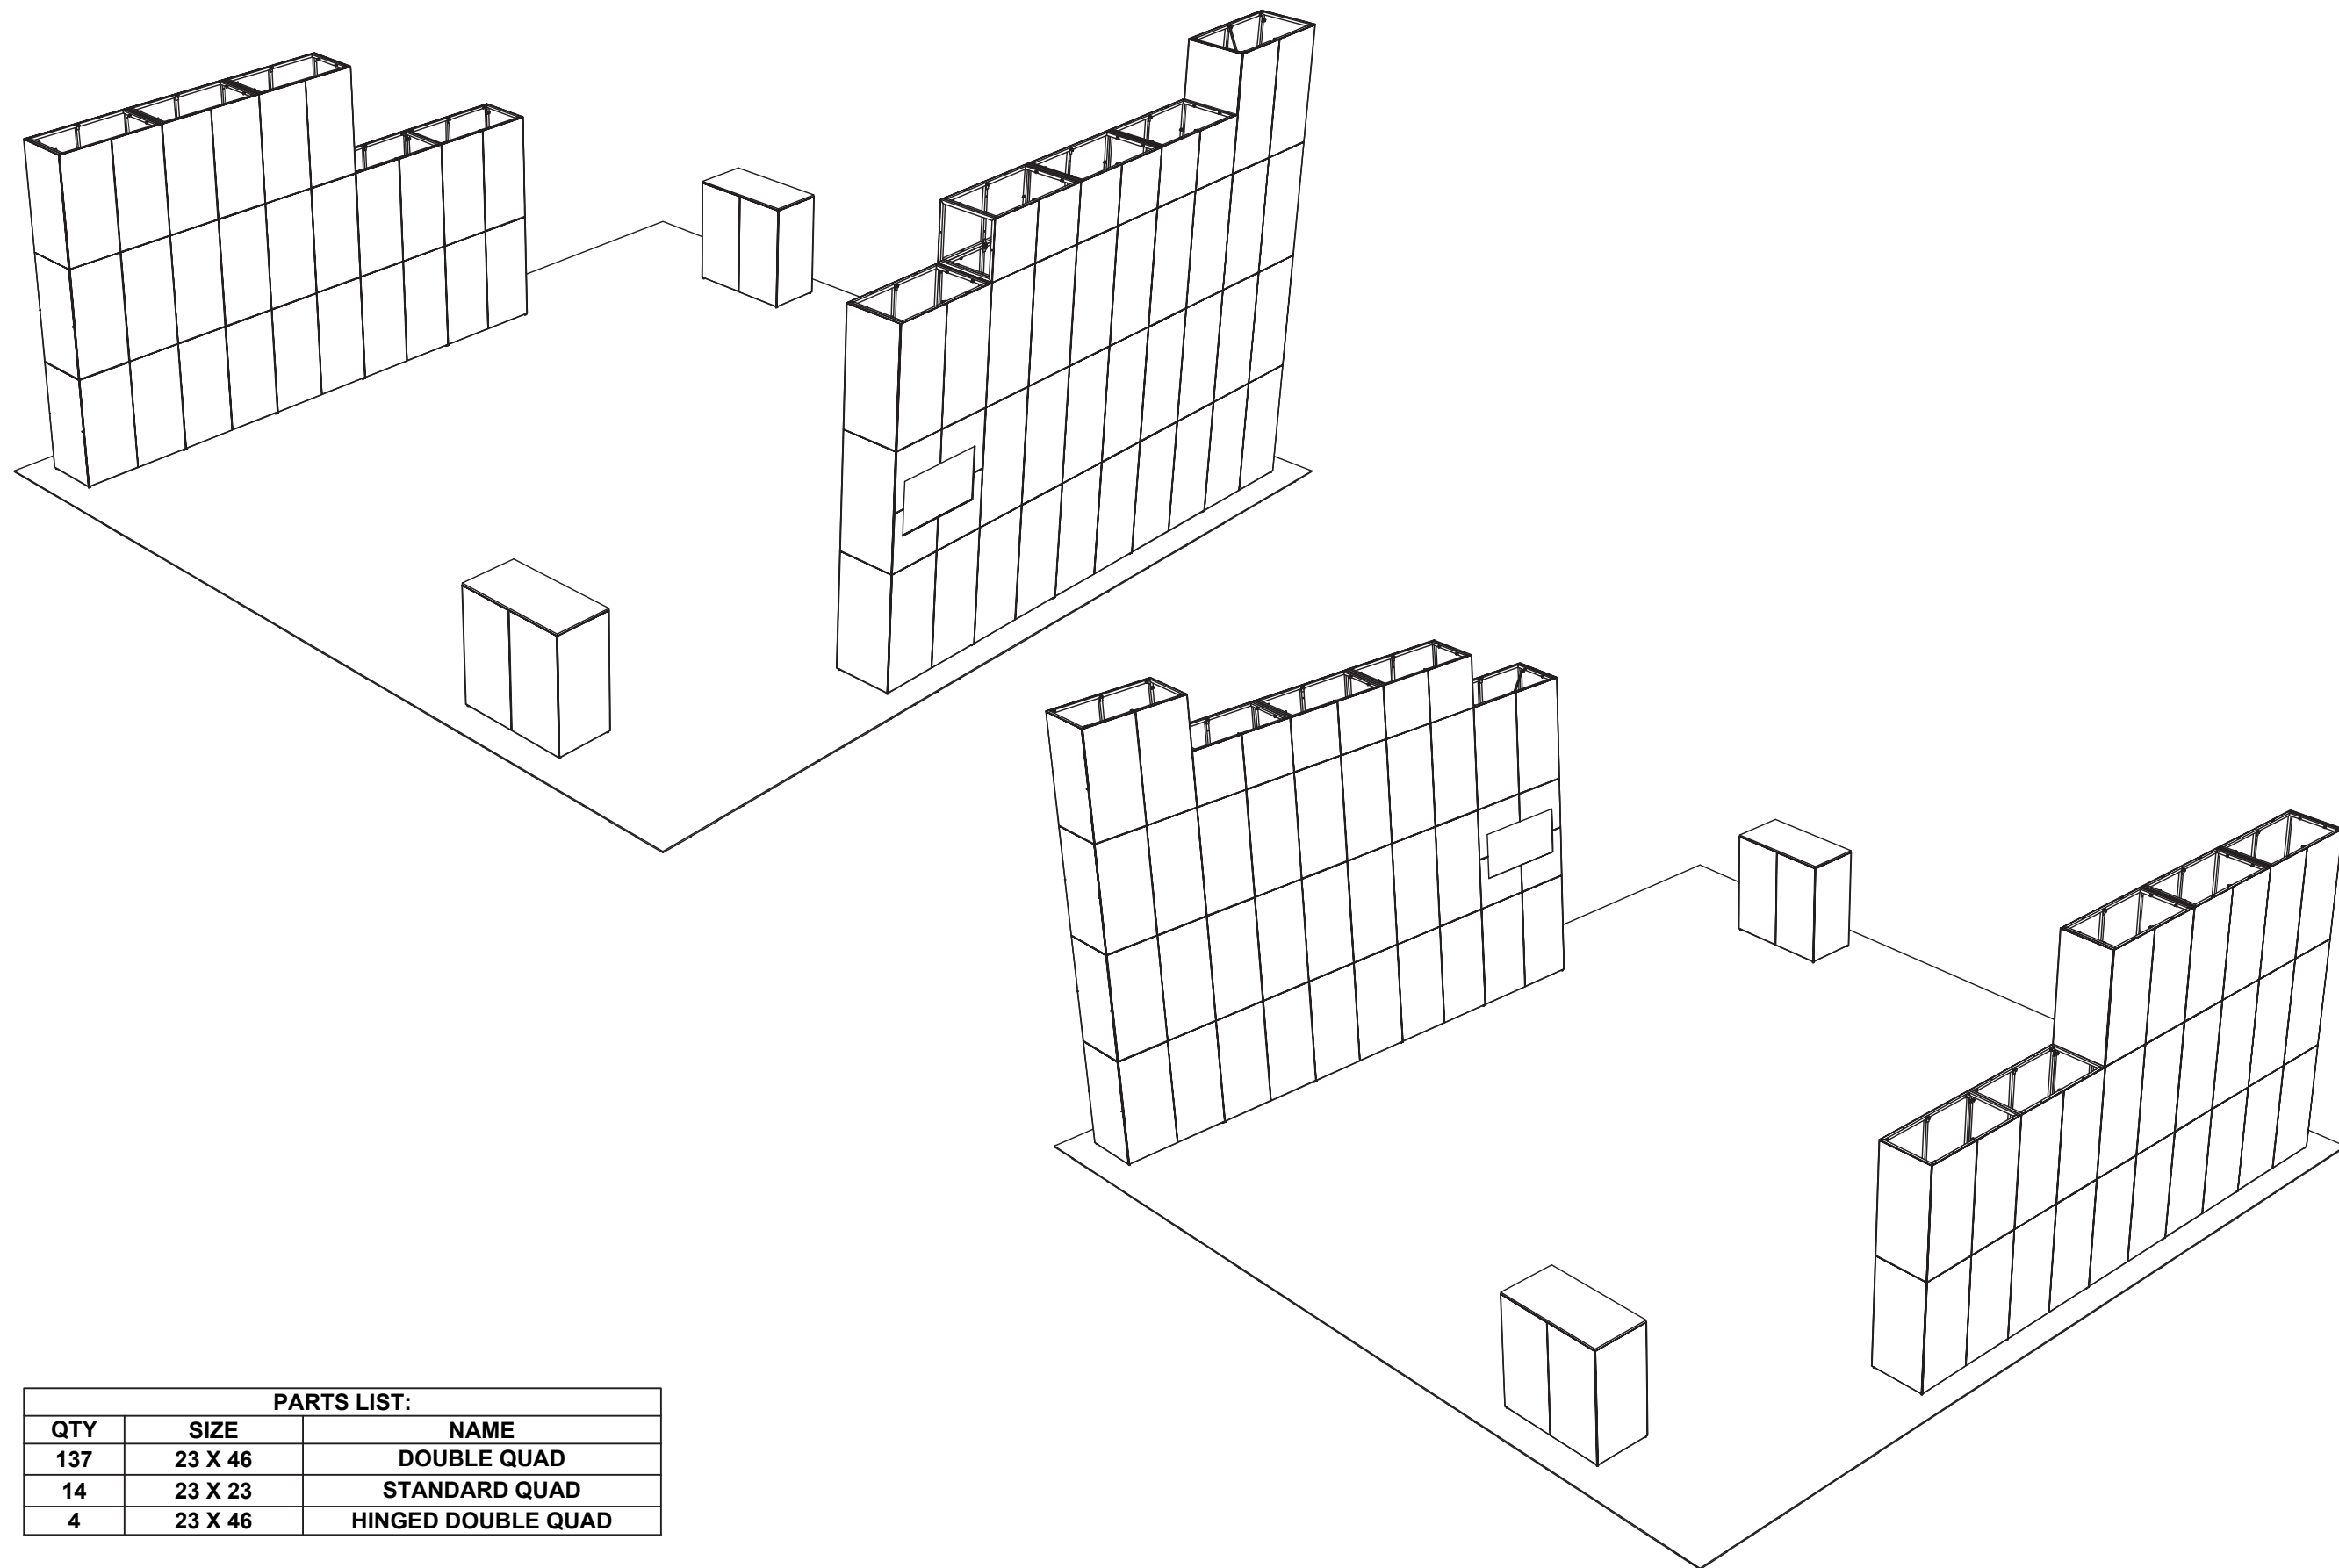

# PRELIMINARY GRAPHIC LAYOUT

PARTS LIST:		
QTY	SIZE	NAME
137	23 X 46	DOUBLE QUAD
14	23 X 23	STANDARD QUAD
4	23 X 46	HINGED DOUBLE QUAD

**MultiQuad®**  
The Last Exhibit You'll Ever Buy

3401 Mary Taylor Road  
Birmingham, Alabama 35235  
(205) 439-8200

**KIT-MQ-WK70**

**30 x 30 MultiQuad®**

A

1 2 3 4 5 6 7 8 9 10 11 12 13 14 15 16 17 18 19 20 21 22

23"

23"

184"

138"

46"

MONITOR

46"

30 x 30 MultiQuad®