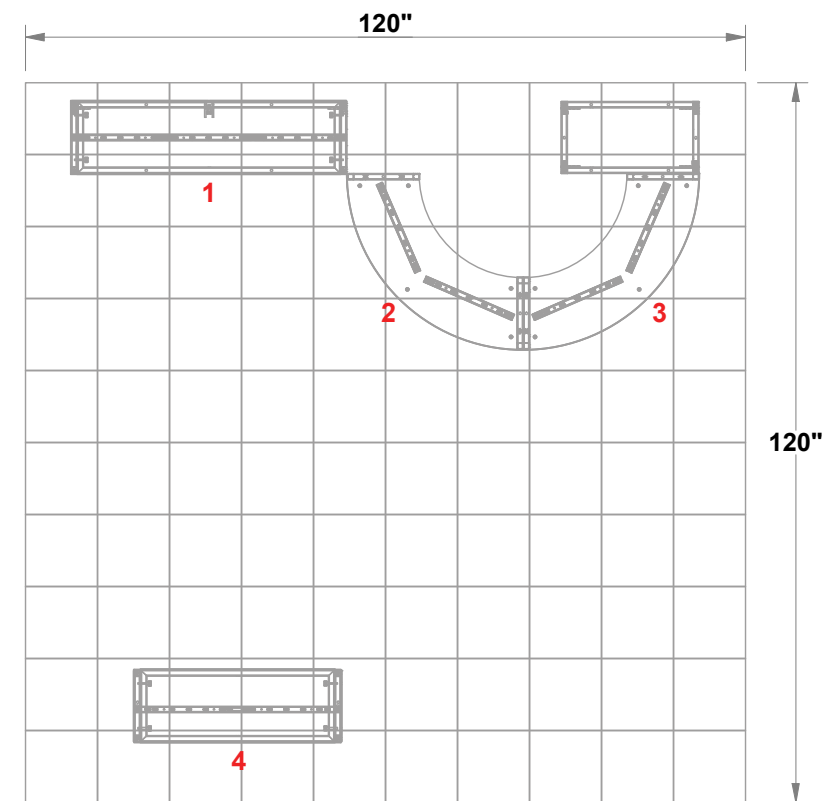

PRELIMINARY GRAPHIC LAYOUT

MultiQuad®
The Last Exhibit You'll Ever Buy

3401 Mary Taylor Road
Birmingham, Alabama 35235
(205) 439-8200

KIT-MQ-WK69

10x10 MultiQuad®

TOP VIEW

PARTS LIST:		
QTY	SIZE	NAME
3	46 X 92	FULL BACKLIT GRAPHIC
1	46 X 38	HALF BACKLIT GRAPHIC