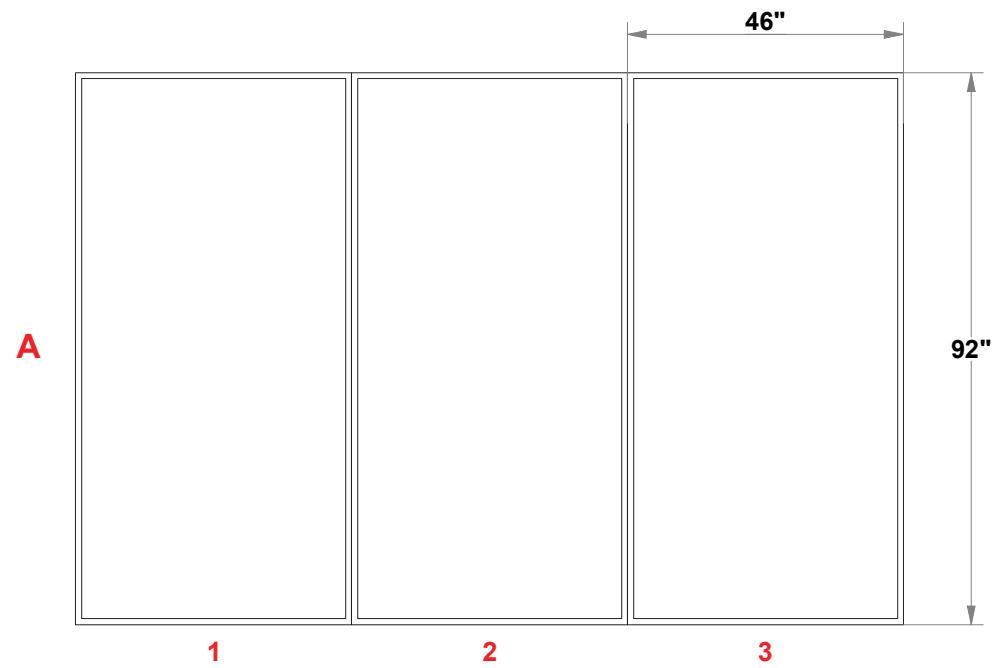

PRELIMINARY GRAPHIC LAYOUT

MultiQuad®
The Last Exhibit You'll Ever Buy

3401 Mary Taylor Road
Birmingham, Alabama 35235
(205) 439-8200

KIT-MQ-WK69

10x10 MultiQuad®

TOP VIEW

PARTS LIST:		
QTY	SIZE	NAME
3	46 X 92	FULL BACKLIT GRAPHIC
1	46 X 38	HALF BACKLIT GRAPHIC