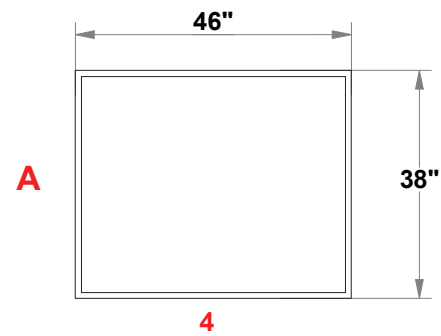

PRELIMINARY GRAPHIC LAYOUT

MultiQuad®
The Last Exhibit You'll Ever Buy

3401 Mary Taylor Road
Birmingham, Alabama 35235
(205) 439-8200

KIT-MQ-WK69

10x10 MultiQuad®

TOP VIEW

PARTS LIST:		
QTY	SIZE	NAME
3	46 X 92	FULL BACKLIT GRAPHIC
1	46 X 38	HALF BACKLIT GRAPHIC