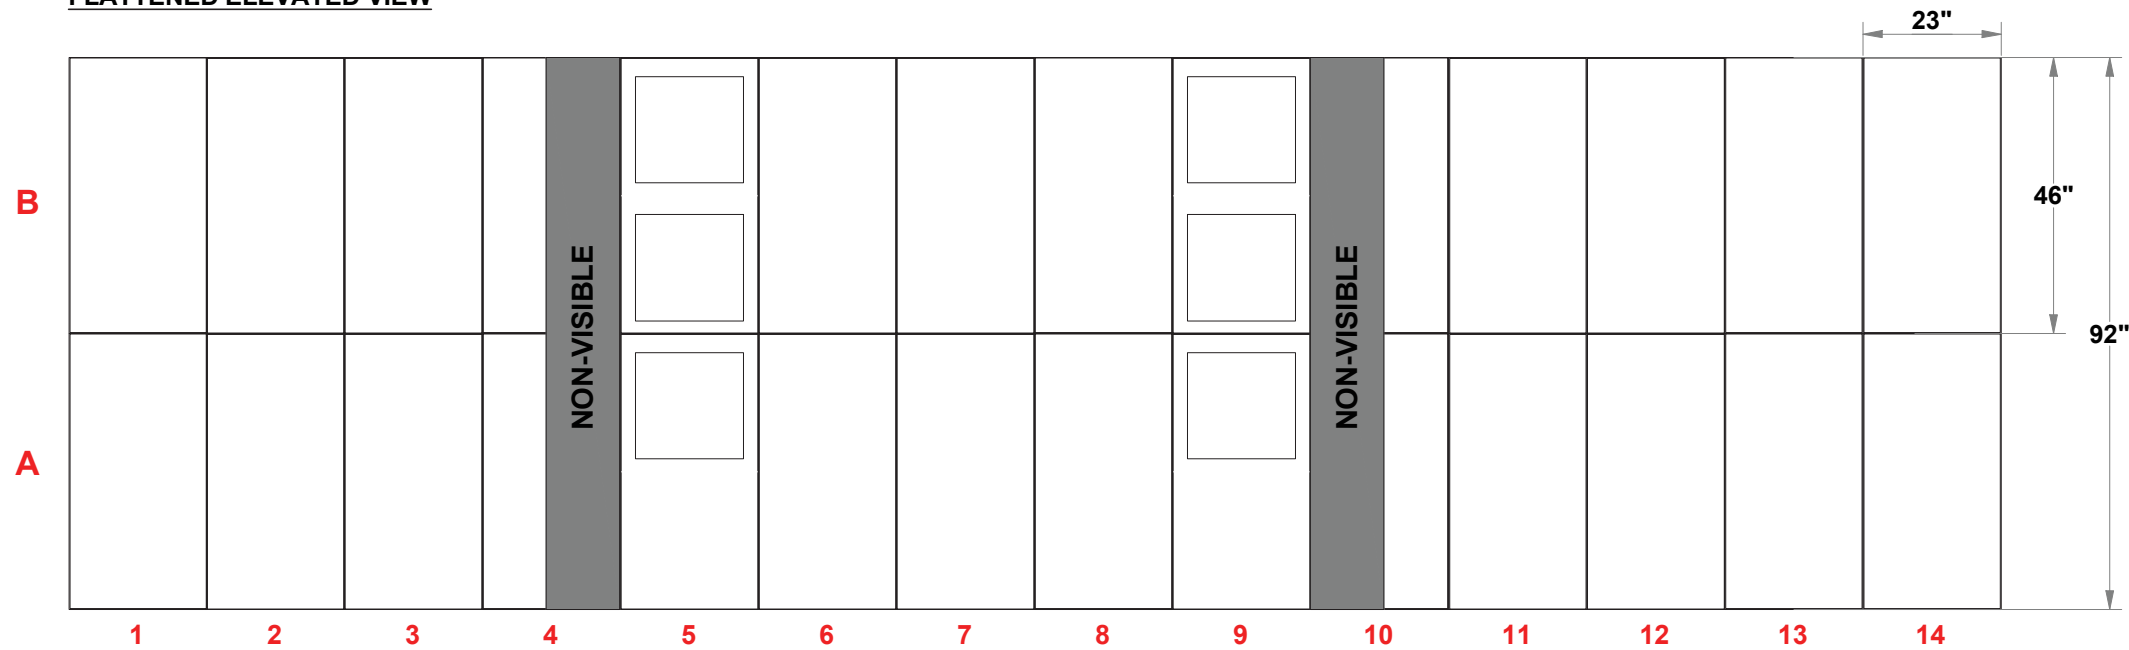

PRELIMINARY GRAPHIC LAYOUT

MultiQuad®
The Last Exhibit You'll Ever Buy

3401 Mary Taylor Road
Birmingham, Alabama 35235
(205) 439-8200

KIT-MQ-WK66

FLATTENED ELEVATED VIEW

TOP VIEW

PARTS LIST:

QTY	SIZE	NAME
24	23 X 46	DOUBLE QUAD
4	23 X 23	STANDARD QUAD
2	12.125 X 23	SIDE QUAD
4	23 X 46	SHOWCASE QUAD

10 x 20 MultiQuad®