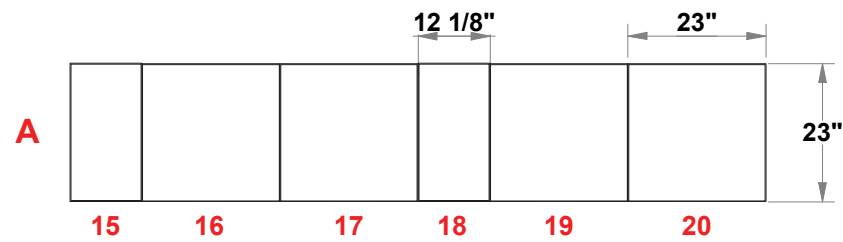

PRELIMINARY GRAPHIC LAYOUT

MultiQuad®
The Last Exhibit You'll Ever Buy

3401 Mary Taylor Road
Birmingham, Alabama 35235
(205) 439-8200

KIT-MQ-WK66

FLATTENED ELEVATED VIEW

TOP VIEW

PARTS LIST:

QTY	SIZE	NAME
24	23 X 46	DOUBLE QUAD
4	23 X 23	STANDARD QUAD
2	12.125 X 23	SIDE QUAD
4	23 X 46	SHOWCASE QUAD

10 x 20 MultiQuad®