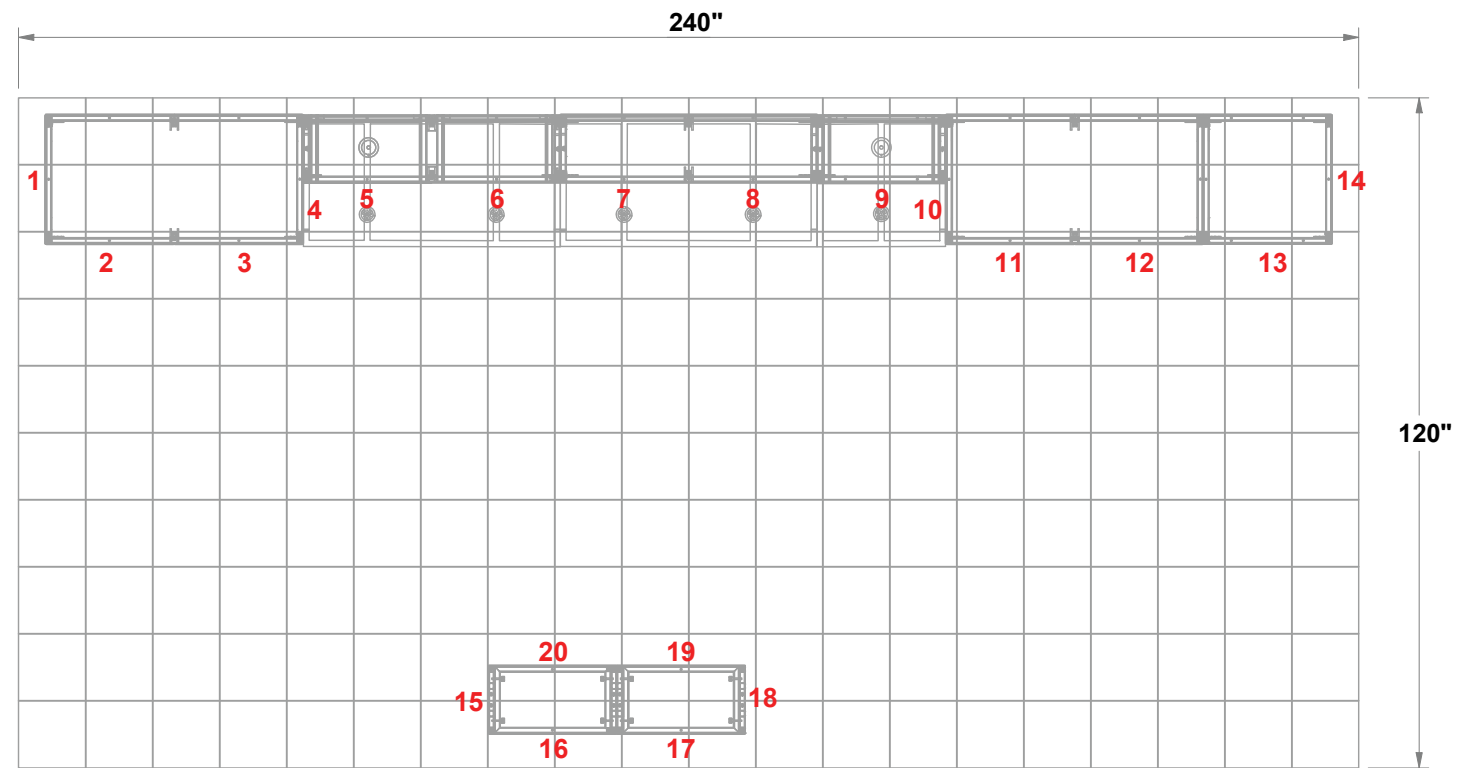

PRELIMINARY GRAPHIC LAYOUT

MultiQuad®
The Last Exhibit You'll Ever Buy

3401 Mary Taylor Road
Birmingham, Alabama 35235
(205) 439-8200

KIT-MQ-WK66

FLATTENED ELEVATED VIEW

TOP VIEW

PARTS LIST:

QTY	SIZE	NAME
24	23 X 46	DOUBLE QUAD
4	23 X 23	STANDARD QUAD
2	12.125 X 23	SIDE QUAD
4	23 X 46	SHOWCASE QUAD

10 x 20 MultiQuad®