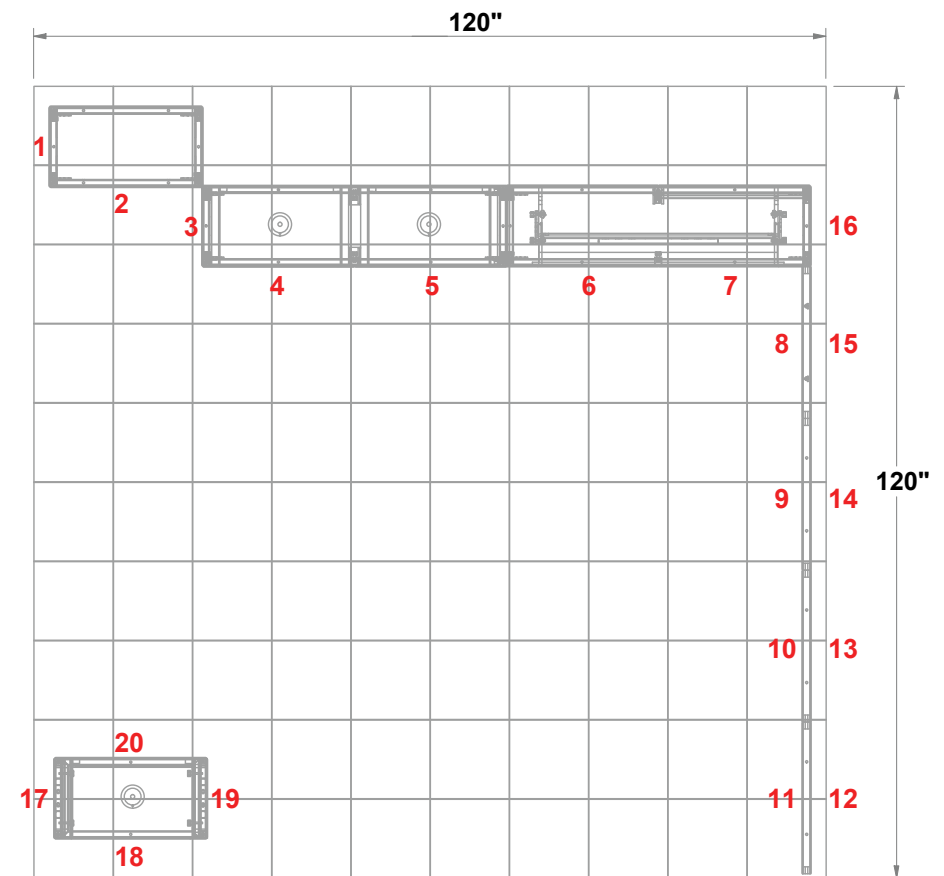

PRELIMINARY GRAPHIC LAYOUT

MultiQuad®
The Last Exhibit You'll Ever Buy

3401 Mary Taylor Road
Birmingham, Alabama 35235
(205) 439-8200

KIT-MQ-WK64

FLATTENED ELEVATED VIEW

TOP VIEW

PARTS LIST:		
QTY	SIZE	NAME
16	23 X 46	DOUBLE QUAD
6	12.125 X 46	SIDE DOUBLE QUAD
3	23 X 23	STANDARD QUAD
2	12.125 X 23	SIDE QUAD
1	23 X 23	SHOWCASE QUAD
1	23 X 46	DOUBLE SHOWCASE QUAD
2	23 X 46	HINGED DOUBLE QUAD

10x10 MultiQuad®