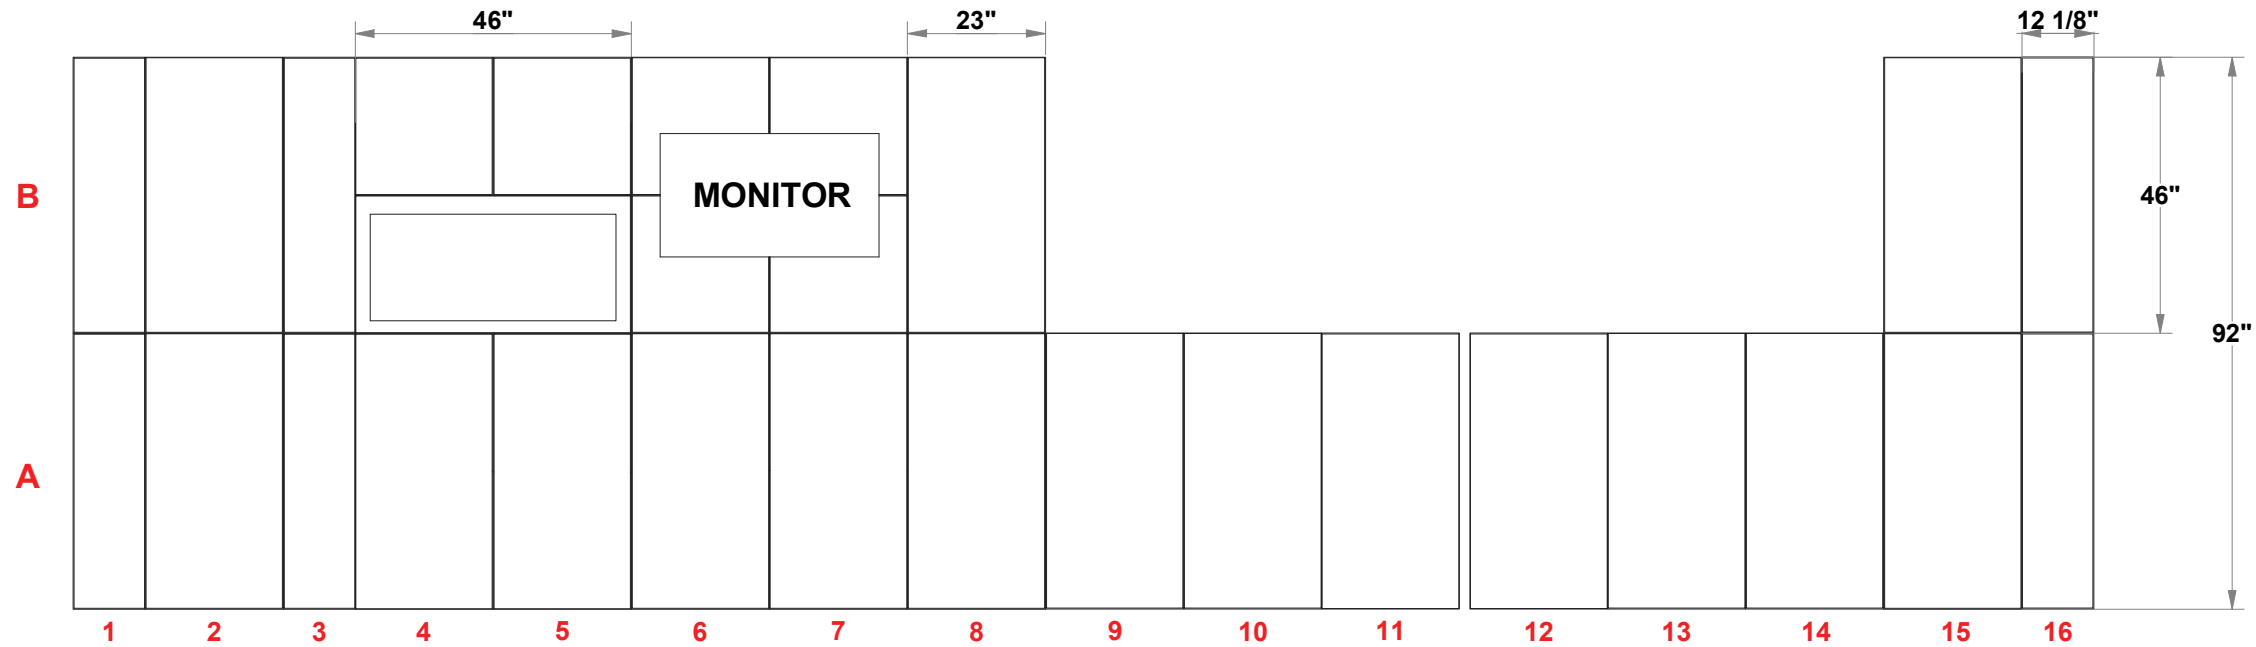

PRELIMINARY GRAPHIC LAYOUT

MultiQuad®
The Last Exhibit You'll Ever Buy

3401 Mary Taylor Road
Birmingham, Alabama 35235
(205) 439-8200

KIT-MQ-WK64

FLATTENED ELEVATED VIEW

TOP VIEW

PARTS LIST:		
QTY	SIZE	NAME
16	23 X 46	DOUBLE QUAD
6	12.125 X 46	SIDE DOUBLE QUAD
3	23 X 23	STANDARD QUAD
2	12.125 X 23	SIDE QUAD
1	23 X 23	SHOWCASE QUAD
1	23 X 46	DOUBLE SHOWCASE QUAD
2	23 X 46	HINGED DOUBLE QUAD

10x10 MultiQuad®