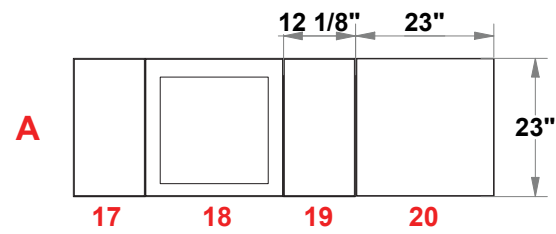

PRELIMINARY GRAPHIC LAYOUT

MultiQuad®
The Last Exhibit You'll Ever Buy

3401 Mary Taylor Road
Birmingham, Alabama 35235
(205) 439-8200

KIT-MQ-WK64

FLATTENED ELEVATED VIEW

TOP VIEW

PARTS LIST:		
QTY	SIZE	NAME
16	23 X 46	DOUBLE QUAD
6	12.125 X 46	SIDE DOUBLE QUAD
3	23 X 23	STANDARD QUAD
2	12.125 X 23	SIDE QUAD
1	23 X 23	SHOWCASE QUAD
1	23 X 46	DOUBLE SHOWCASE QUAD
2	23 X 46	HINGED DOUBLE QUAD