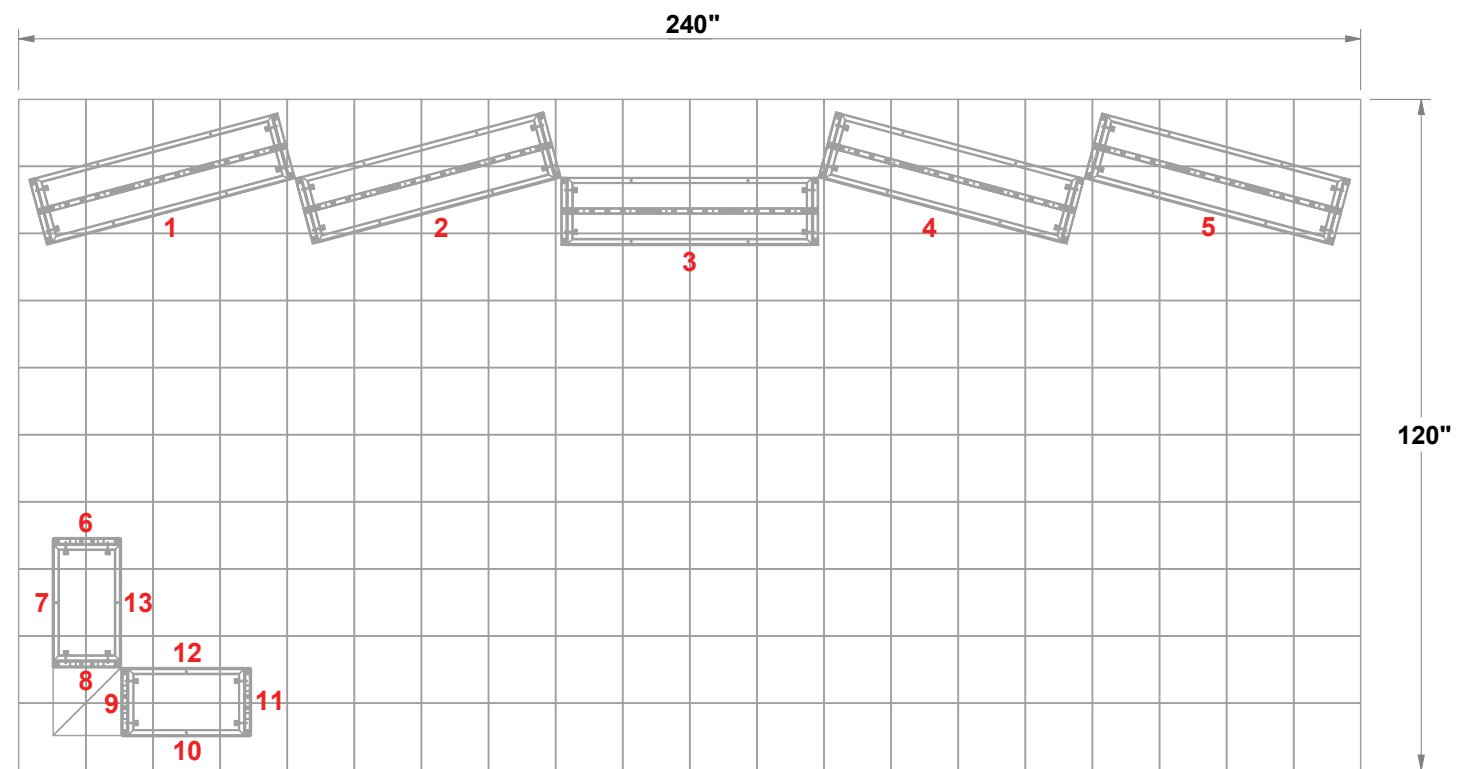

PRELIMINARY GRAPHIC LAYOUT

FLATTENED ELEVATED VIEW

TOP VIEW

PARTS LIST:

QTY	SIZE	NAME
5	46 X 92	BACKLIT GRAPHIC
4	23 X 23	STANDARD QUAD
4	12.125 X 23	SIDE QUAD

MultiQuad®
The Last Exhibit You'll Ever Buy

3401 Mary Taylor Road
Birmingham, Alabama 35235
(205) 439-8200

KIT-MQ-WK62

10x20 MultiQuad®