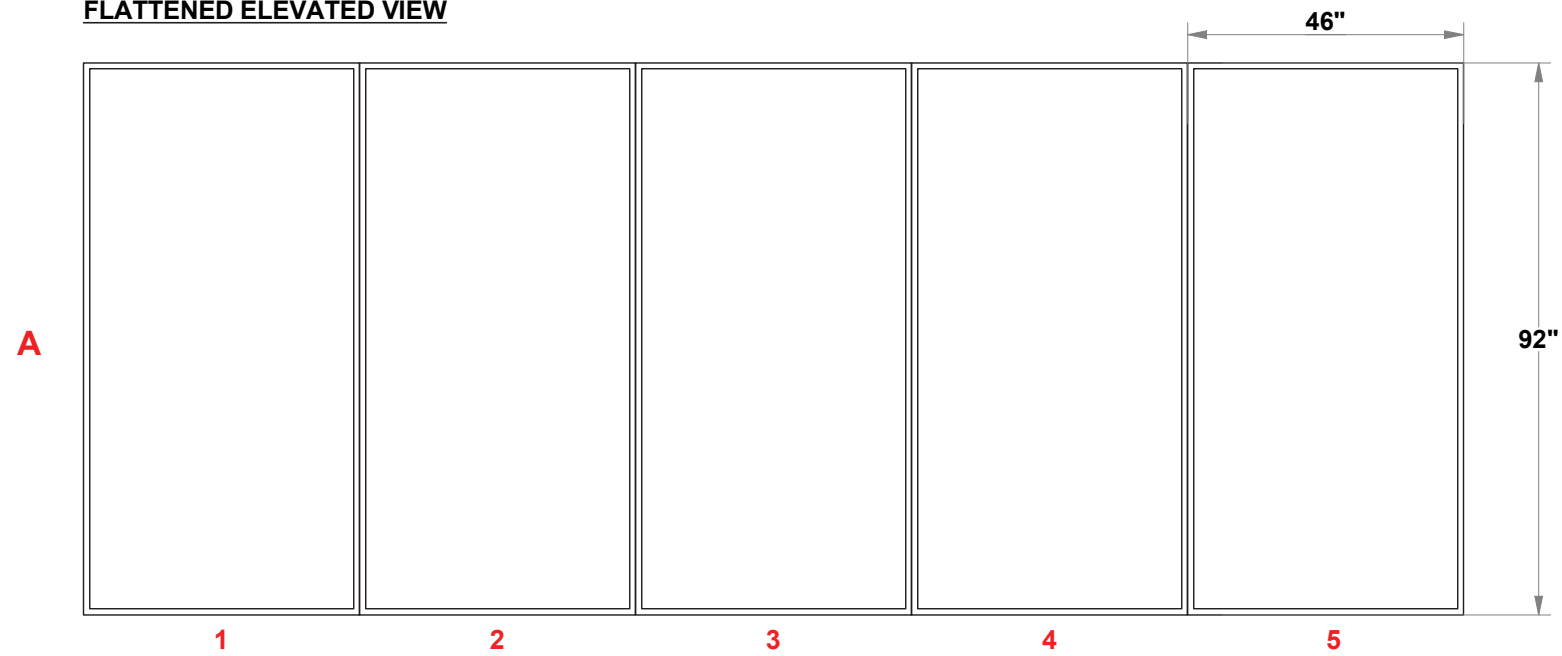

PRELIMINARY GRAPHIC LAYOUT

FLATTENED ELEVATED VIEW

TOP VIEW

PARTS LIST:

QTY	SIZE	NAME
5	46 X 92	BACKLIT GRAPHIC
4	23 X 23	STANDARD QUAD
4	12.125 X 23	SIDE QUAD

MultiQuad®
The Last Exhibit You'll Ever Buy

3401 Mary Taylor Road
Birmingham, Alabama 35235
(205) 439-8200