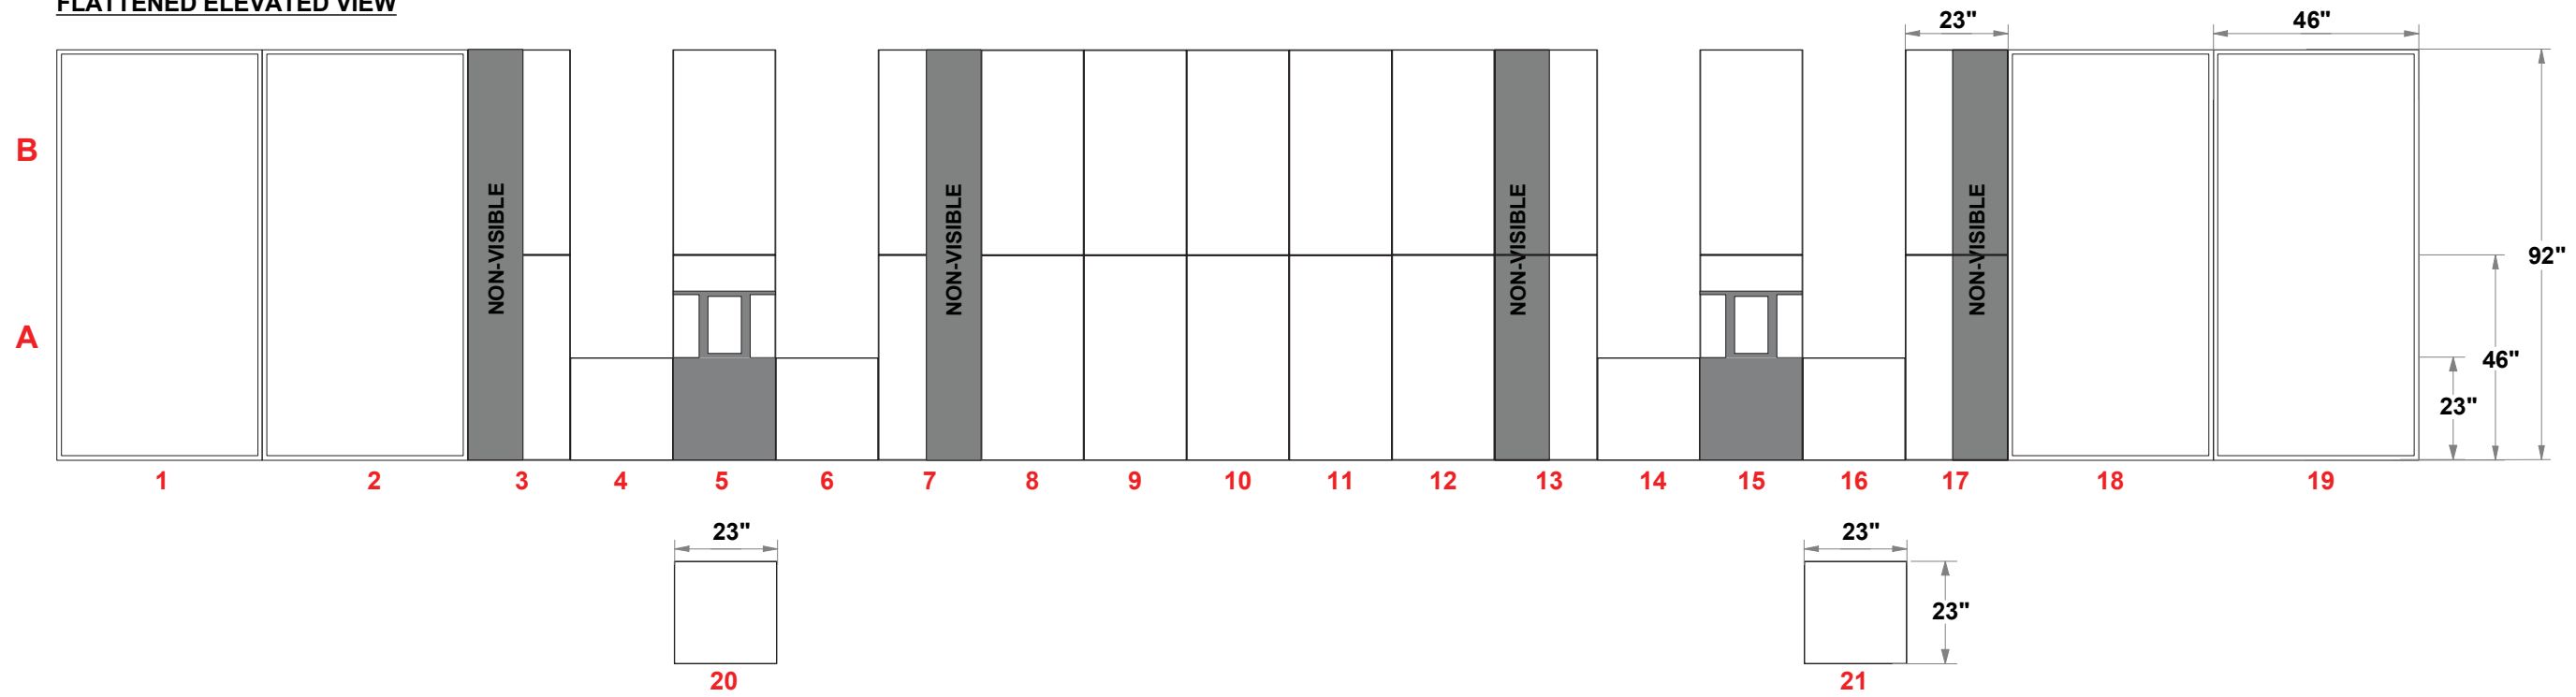

PRELIMINARY GRAPHIC LAYOUT

MultiQuad®
The Last Exhibit You'll Ever Buy

3401 Mary Taylor Road
Birmingham, Alabama 35235
(205) 439-8200

KIT-MQ-WK60

10x30 MultiQuad®

FLATTENED ELEVATED VIEW

TOP VIEW

PARTS LIST:

QTY	SIZE	NAME
22	23 X 46	DOUBLE QUAD
6	23 X 23	STANDARD QUAD
4	46 X 92	BACKLIT GRAPHIC