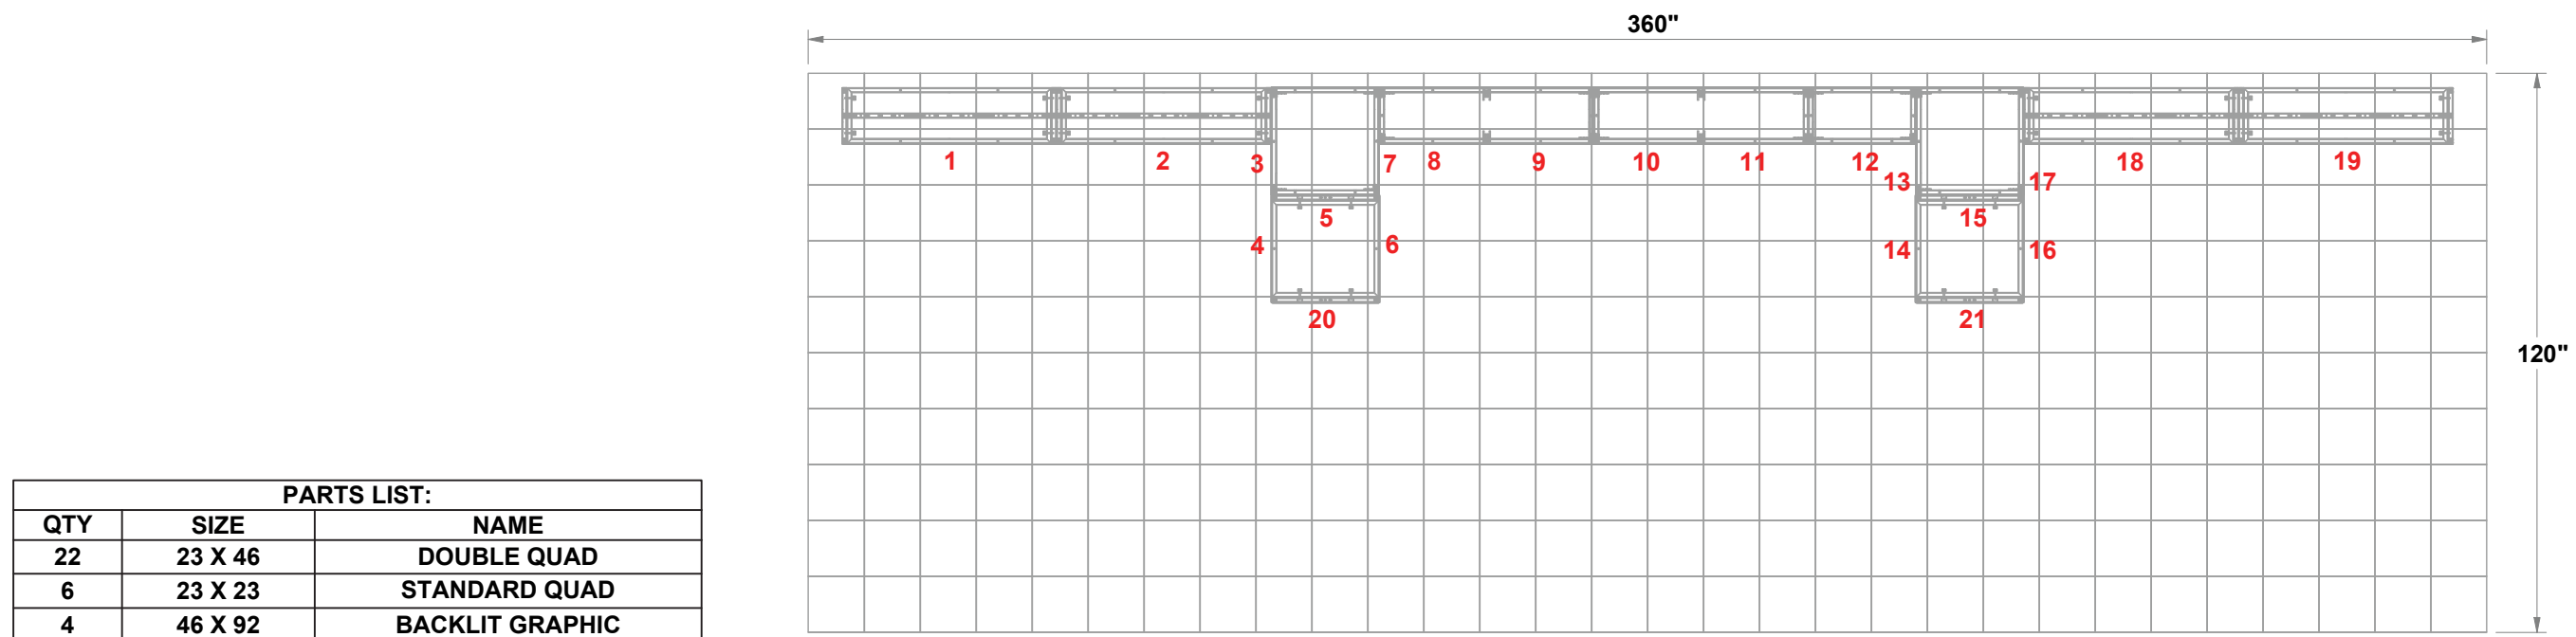

PRELIMINARY GRAPHIC LAYOUT

MultiQuad®
The Last Exhibit You'll Ever Buy

3401 Mary Taylor Road
Birmingham, Alabama 35235
(205) 439-8200

KIT-MQ-WK60

10x30 MultiQuad®

FLATTENED ELEVATED VIEW

TOP VIEW

PARTS LIST:

QTY	SIZE	NAME
22	23 X 46	DOUBLE QUAD
6	23 X 23	STANDARD QUAD
4	46 X 92	BACKLIT GRAPHIC