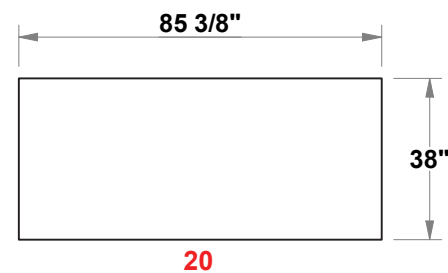

PRELIMINARY GRAPHIC LAYOUT

3401 Mary Taylor Road
Birmingham, Alabama 35235
(205) 439-8200

KIT-HL-WK58

10 X 20 H-Line

FLATTENED ELEVATED VIEW

PARTS LIST:		
QTY	SIZE	NAME
11	38 X 93	TYPICAL GRAPHIC
4	19 X 93	HALF-WIDTH GRAPHIC
4	38 X 46.5	HALF-HEIGHT GRAPHIC
2	38 X 37.875	FRONT COUNTER GRAPHIC
2	12 X 37.875	SIDE COUNTER GRAPHIC
1	38 X 85.375	CANOPY GRAPHIC

TOP VIEW