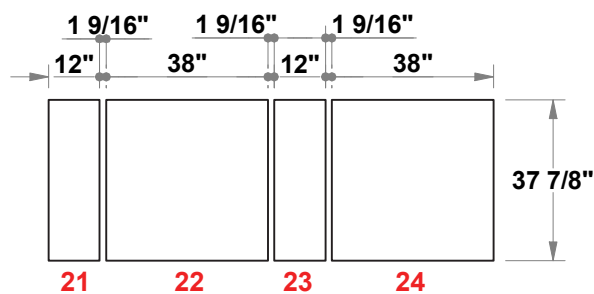

PRELIMINARY GRAPHIC LAYOUT

3401 Mary Taylor Road
Birmingham, Alabama 35235
(205) 439-8200

KIT-HL-WK58

10 X 20 H-Line

FLATTENED ELEVATED VIEW

PARTS LIST:		
QTY	SIZE	NAME
11	38 X 93	TYPICAL GRAPHIC
4	19 X 93	HALF-WIDTH GRAPHIC
4	38 X 46.5	HALF-HEIGHT GRAPHIC
2	38 X 37.875	FRONT COUNTER GRAPHIC
2	12 X 37.875	SIDE COUNTER GRAPHIC
1	38 X 85.375	CANOPY GRAPHIC

TOP VIEW