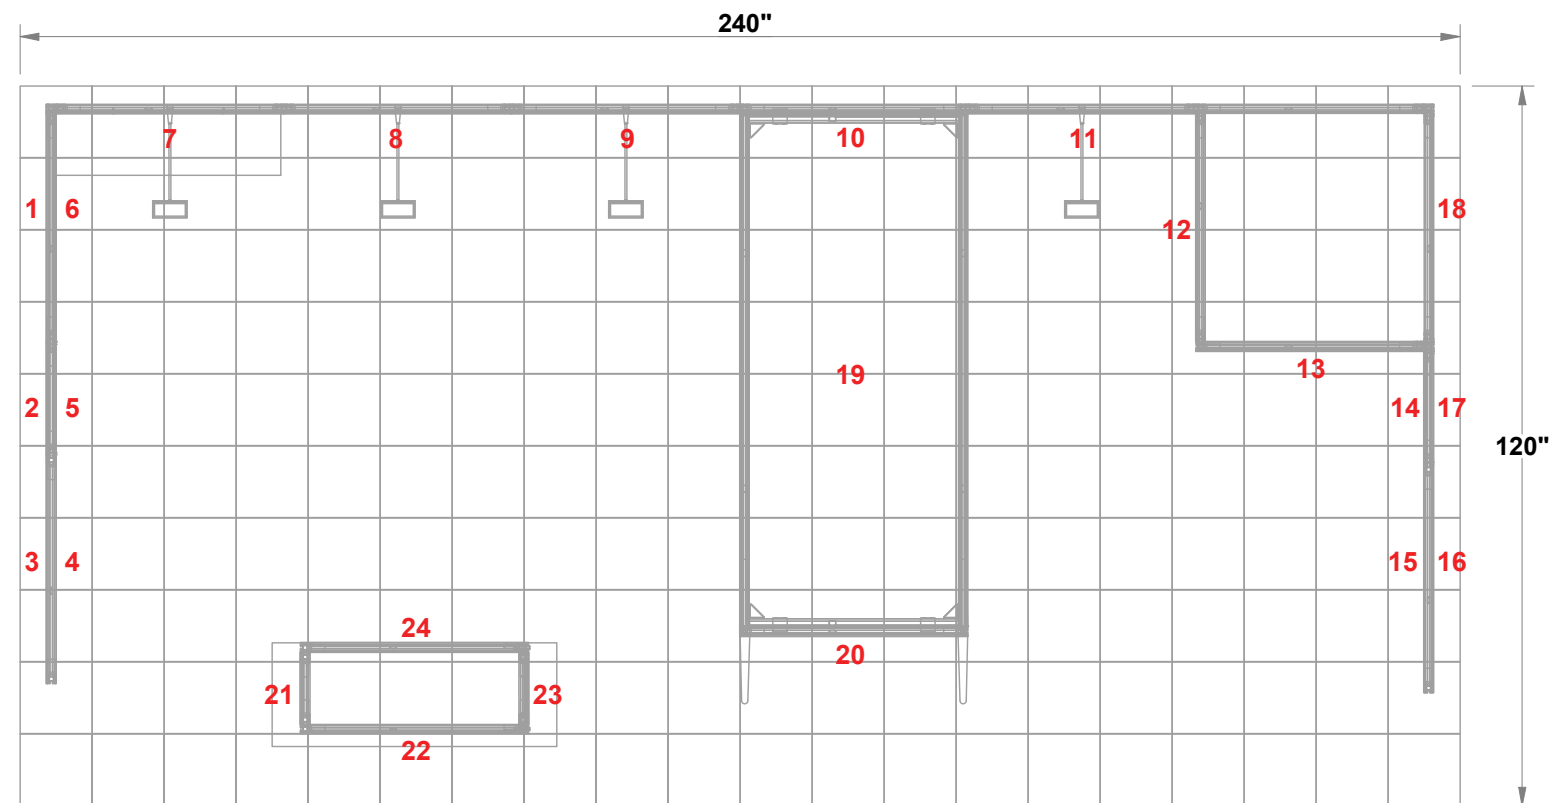

PRELIMINARY GRAPHIC LAYOUT

3401 Mary Taylor Road
Birmingham, Alabama 35235
(205) 439-8200

KIT-HL-WK58

10 X 20 H-Line

FLATTENED ELEVATED VIEW

PARTS LIST:		
QTY	SIZE	NAME
11	38 X 93	TYPICAL GRAPHIC
4	19 X 93	HALF-WIDTH GRAPHIC
4	38 X 46.5	HALF-HEIGHT GRAPHIC
2	38 X 37.875	FRONT COUNTER GRAPHIC
2	12 X 37.875	SIDE COUNTER GRAPHIC
1	38 X 85.375	CANOPY GRAPHIC

TOP VIEW