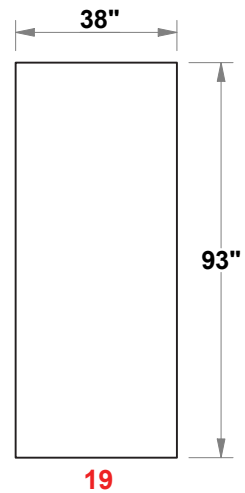

PRELIMINARY GRAPHIC LAYOUT

3401 Mary Taylor Road
Birmingham, Alabama 35235
(205) 439-8200

KIT-HL-WK58

10 X 20 H-Line

FLATTENED ELEVATED VIEW

PARTS LIST:		
QTY	SIZE	NAME
11	38 X 93	TYPICAL GRAPHIC
4	19 X 93	HALF-WIDTH GRAPHIC
4	38 X 46.5	HALF-HEIGHT GRAPHIC
2	38 X 37.875	FRONT COUNTER GRAPHIC
2	12 X 37.875	SIDE COUNTER GRAPHIC
1	38 X 85.375	CANOPY GRAPHIC

TOP VIEW