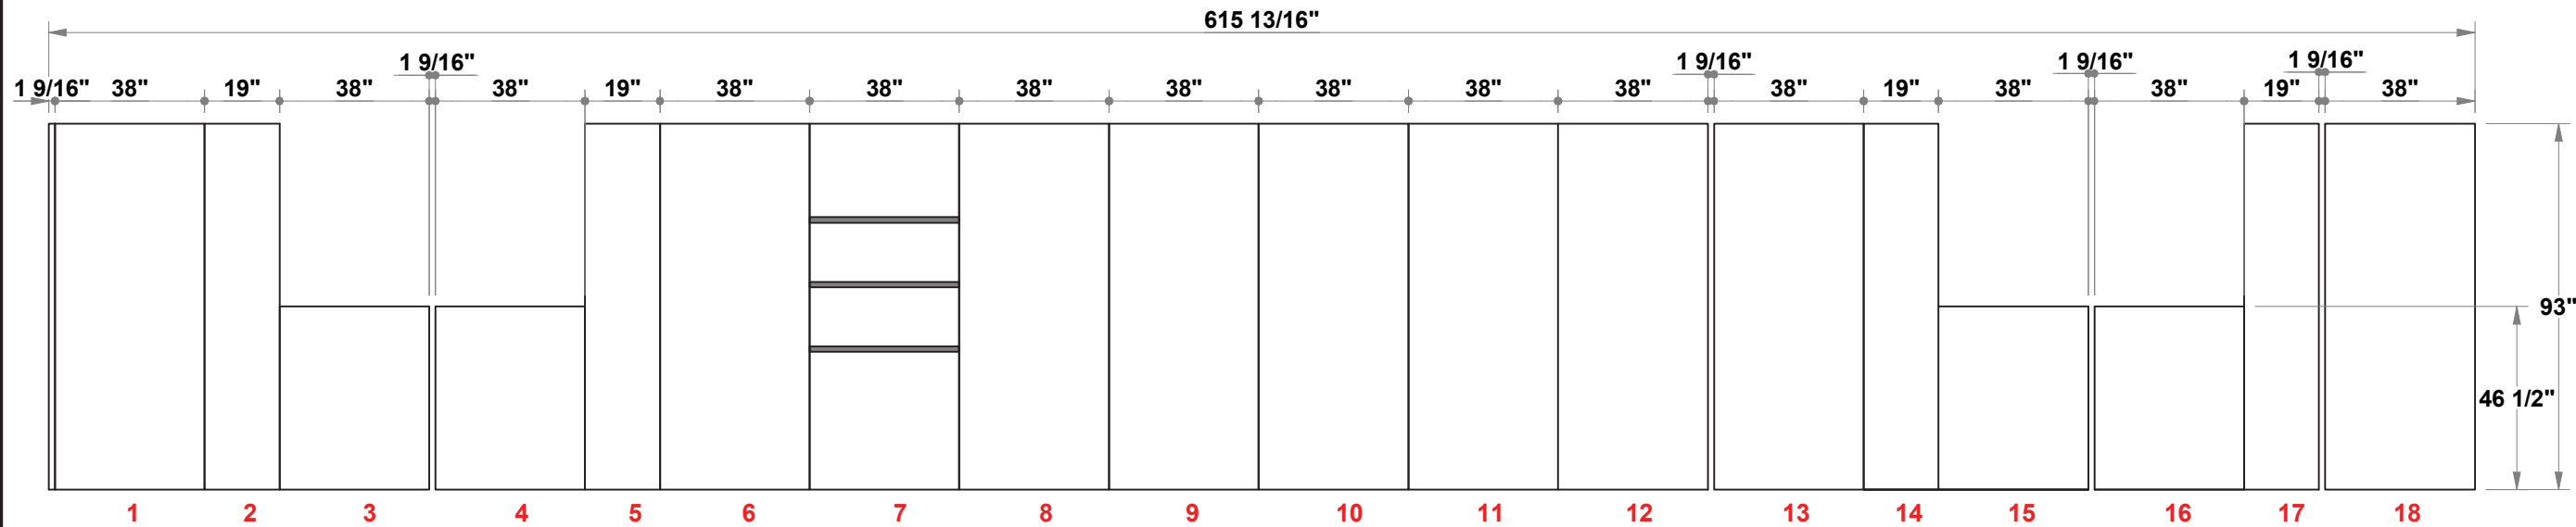

PRELIMINARY GRAPHIC LAYOUT

3401 Mary Taylor Road
Birmingham, Alabama 35235
(205) 439-8200

KIT-HL-WK58

10 X 20 H-Line

FLATTENED ELEVATED VIEW

PARTS LIST:		
QTY	SIZE	NAME
11	38 X 93	TYPICAL GRAPHIC
4	19 X 93	HALF-WIDTH GRAPHIC
4	38 X 46.5	HALF-HEIGHT GRAPHIC
2	38 X 37.875	FRONT COUNTER GRAPHIC
2	12 X 37.875	SIDE COUNTER GRAPHIC
1	38 X 85.375	CANOPY GRAPHIC

TOP VIEW