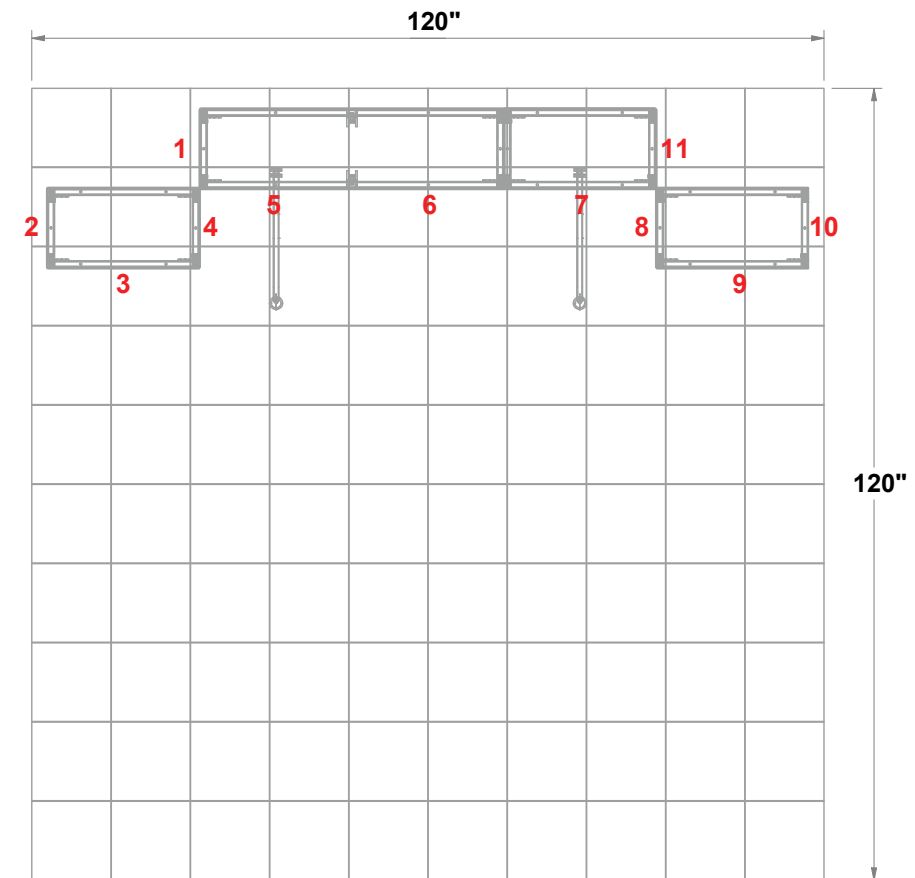

# PRELIMINARY GRAPHIC LAYOUT

**FLATTENED ELEVATED VIEW**

PARTS LIST:		
QTY	SIZE	NAME
10	23 X 46	DOUBLE QUAD
12	12.125 X 46	SIDE DOUBLE QUAD

**TOP VIEW**

**MultiQuad®**  
The Last Exhibit You'll Ever Buy

3401 Mary Taylor Road  
Birmingham, Alabama 35235  
(205) 439-8200

**KIT-MQ-WK57**

**10x10 MultiQuad®**