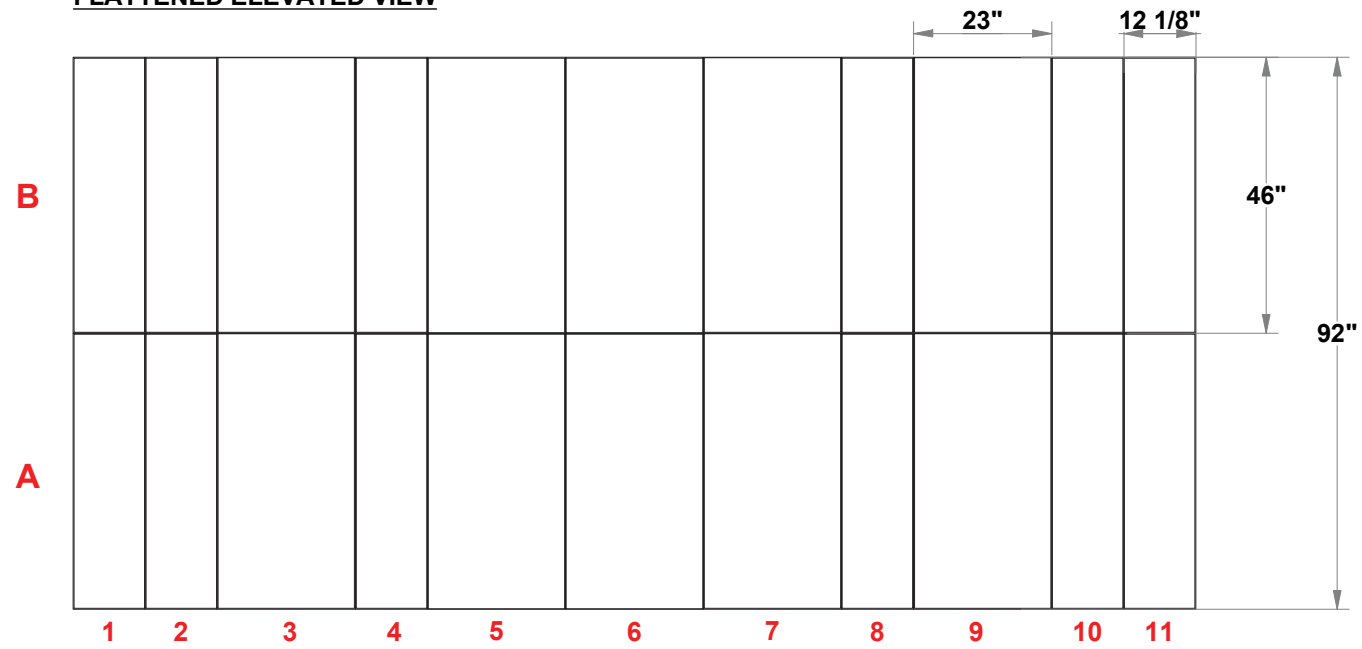

# PRELIMINARY GRAPHIC LAYOUT

**FLATTENED ELEVATED VIEW**

PARTS LIST:		
QTY	SIZE	NAME
10	23 X 46	DOUBLE QUAD
12	12.125 X 46	SIDE DOUBLE QUAD

**TOP VIEW**

**MultiQuad®**  
The Last Exhibit You'll Ever Buy

3401 Mary Taylor Road  
Birmingham, Alabama 35235  
(205) 439-8200

**KIT-MQ-WK57**

**10x10 MultiQuad®**