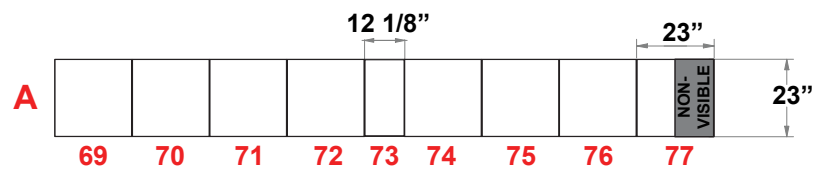

3401 Mary Taylor Road
Birmingham, Alabama 35235
(205) 439-8200

KIT-MQ-WK56

TOP VIEW

20x30 MultiQuad®

PRELIMINARY GRAPHIC LAYOUT

FLATTENED ELEVATED VIEW

| PARTS LIST: | | |
|-------------|-------------|--------------------|
| QTY | SIZE | NAME |
| 91 | 23 X 46 | DOUBLE QUAD |
| 128 | 23 X 23 | STANDARD QUAD |
| 4 | 23 X 46 | HINGED DOUBLE QUAD |
| 12 | 12.125 X 46 | DOUBLE SIDE QUAD |
| 2 | 12.125 X 23 | SIDE QUAD |