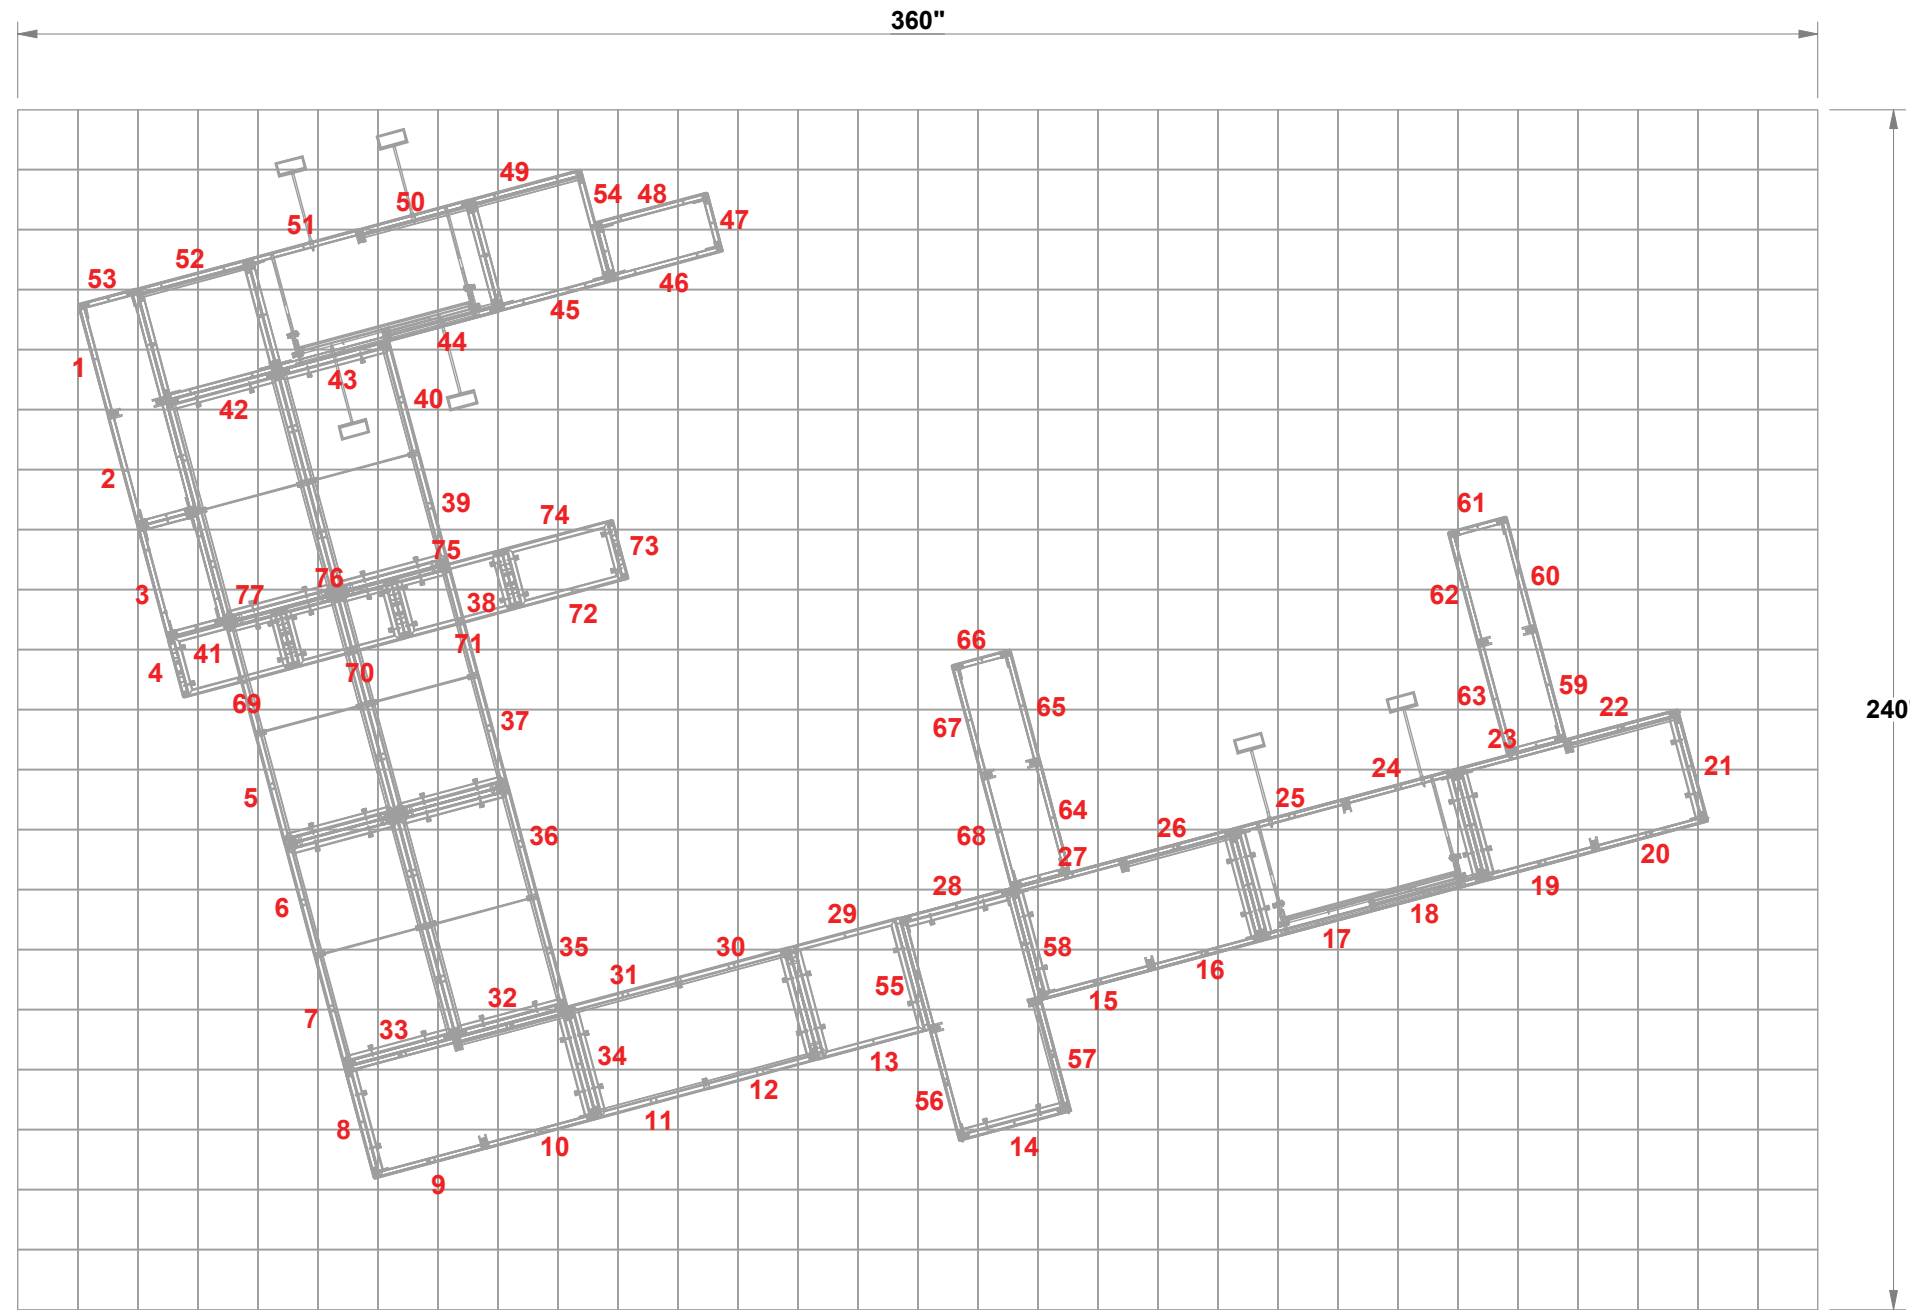

PRELIMINARY GRAPHIC LAYOUT

MultiQuad®
The Last Exhibit You'll Ever Buy

3401 Mary Taylor Road
Birmingham, Alabama 35235
(205) 439-8200

KIT-MQ-WK56

20x30 MultiQuad®

PRELIMINARY GRAPHIC LAYOUT

MultiQuad®
The Last Exhibit You'll Ever Buy

3401 Mary Taylor Road
Birmingham, Alabama 35235
(205) 439-8200

KIT-MQ-WK56

TOP VIEW

20x30 MultiQuad®

PRELIMINARY GRAPHIC LAYOUT

FLATTENED ELEVATED VIEW

| PARTS LIST: | | |
|-------------|-------------|--------------------|
| QTY | SIZE | NAME |
| 91 | 23 X 46 | DOUBLE QUAD |
| 128 | 23 X 23 | STANDARD QUAD |
| 4 | 23 X 46 | HINGED DOUBLE QUAD |
| 12 | 12.125 X 46 | DOUBLE SIDE QUAD |
| 2 | 12.125 X 23 | SIDE QUAD |

MultiQuad®
The Last Exhibit You'll Ever Buy

3401 Mary Taylor Road
Birmingham, Alabama 35235
(205) 439-8200

KIT-MQ-WK56

20x30 MultiQuad®