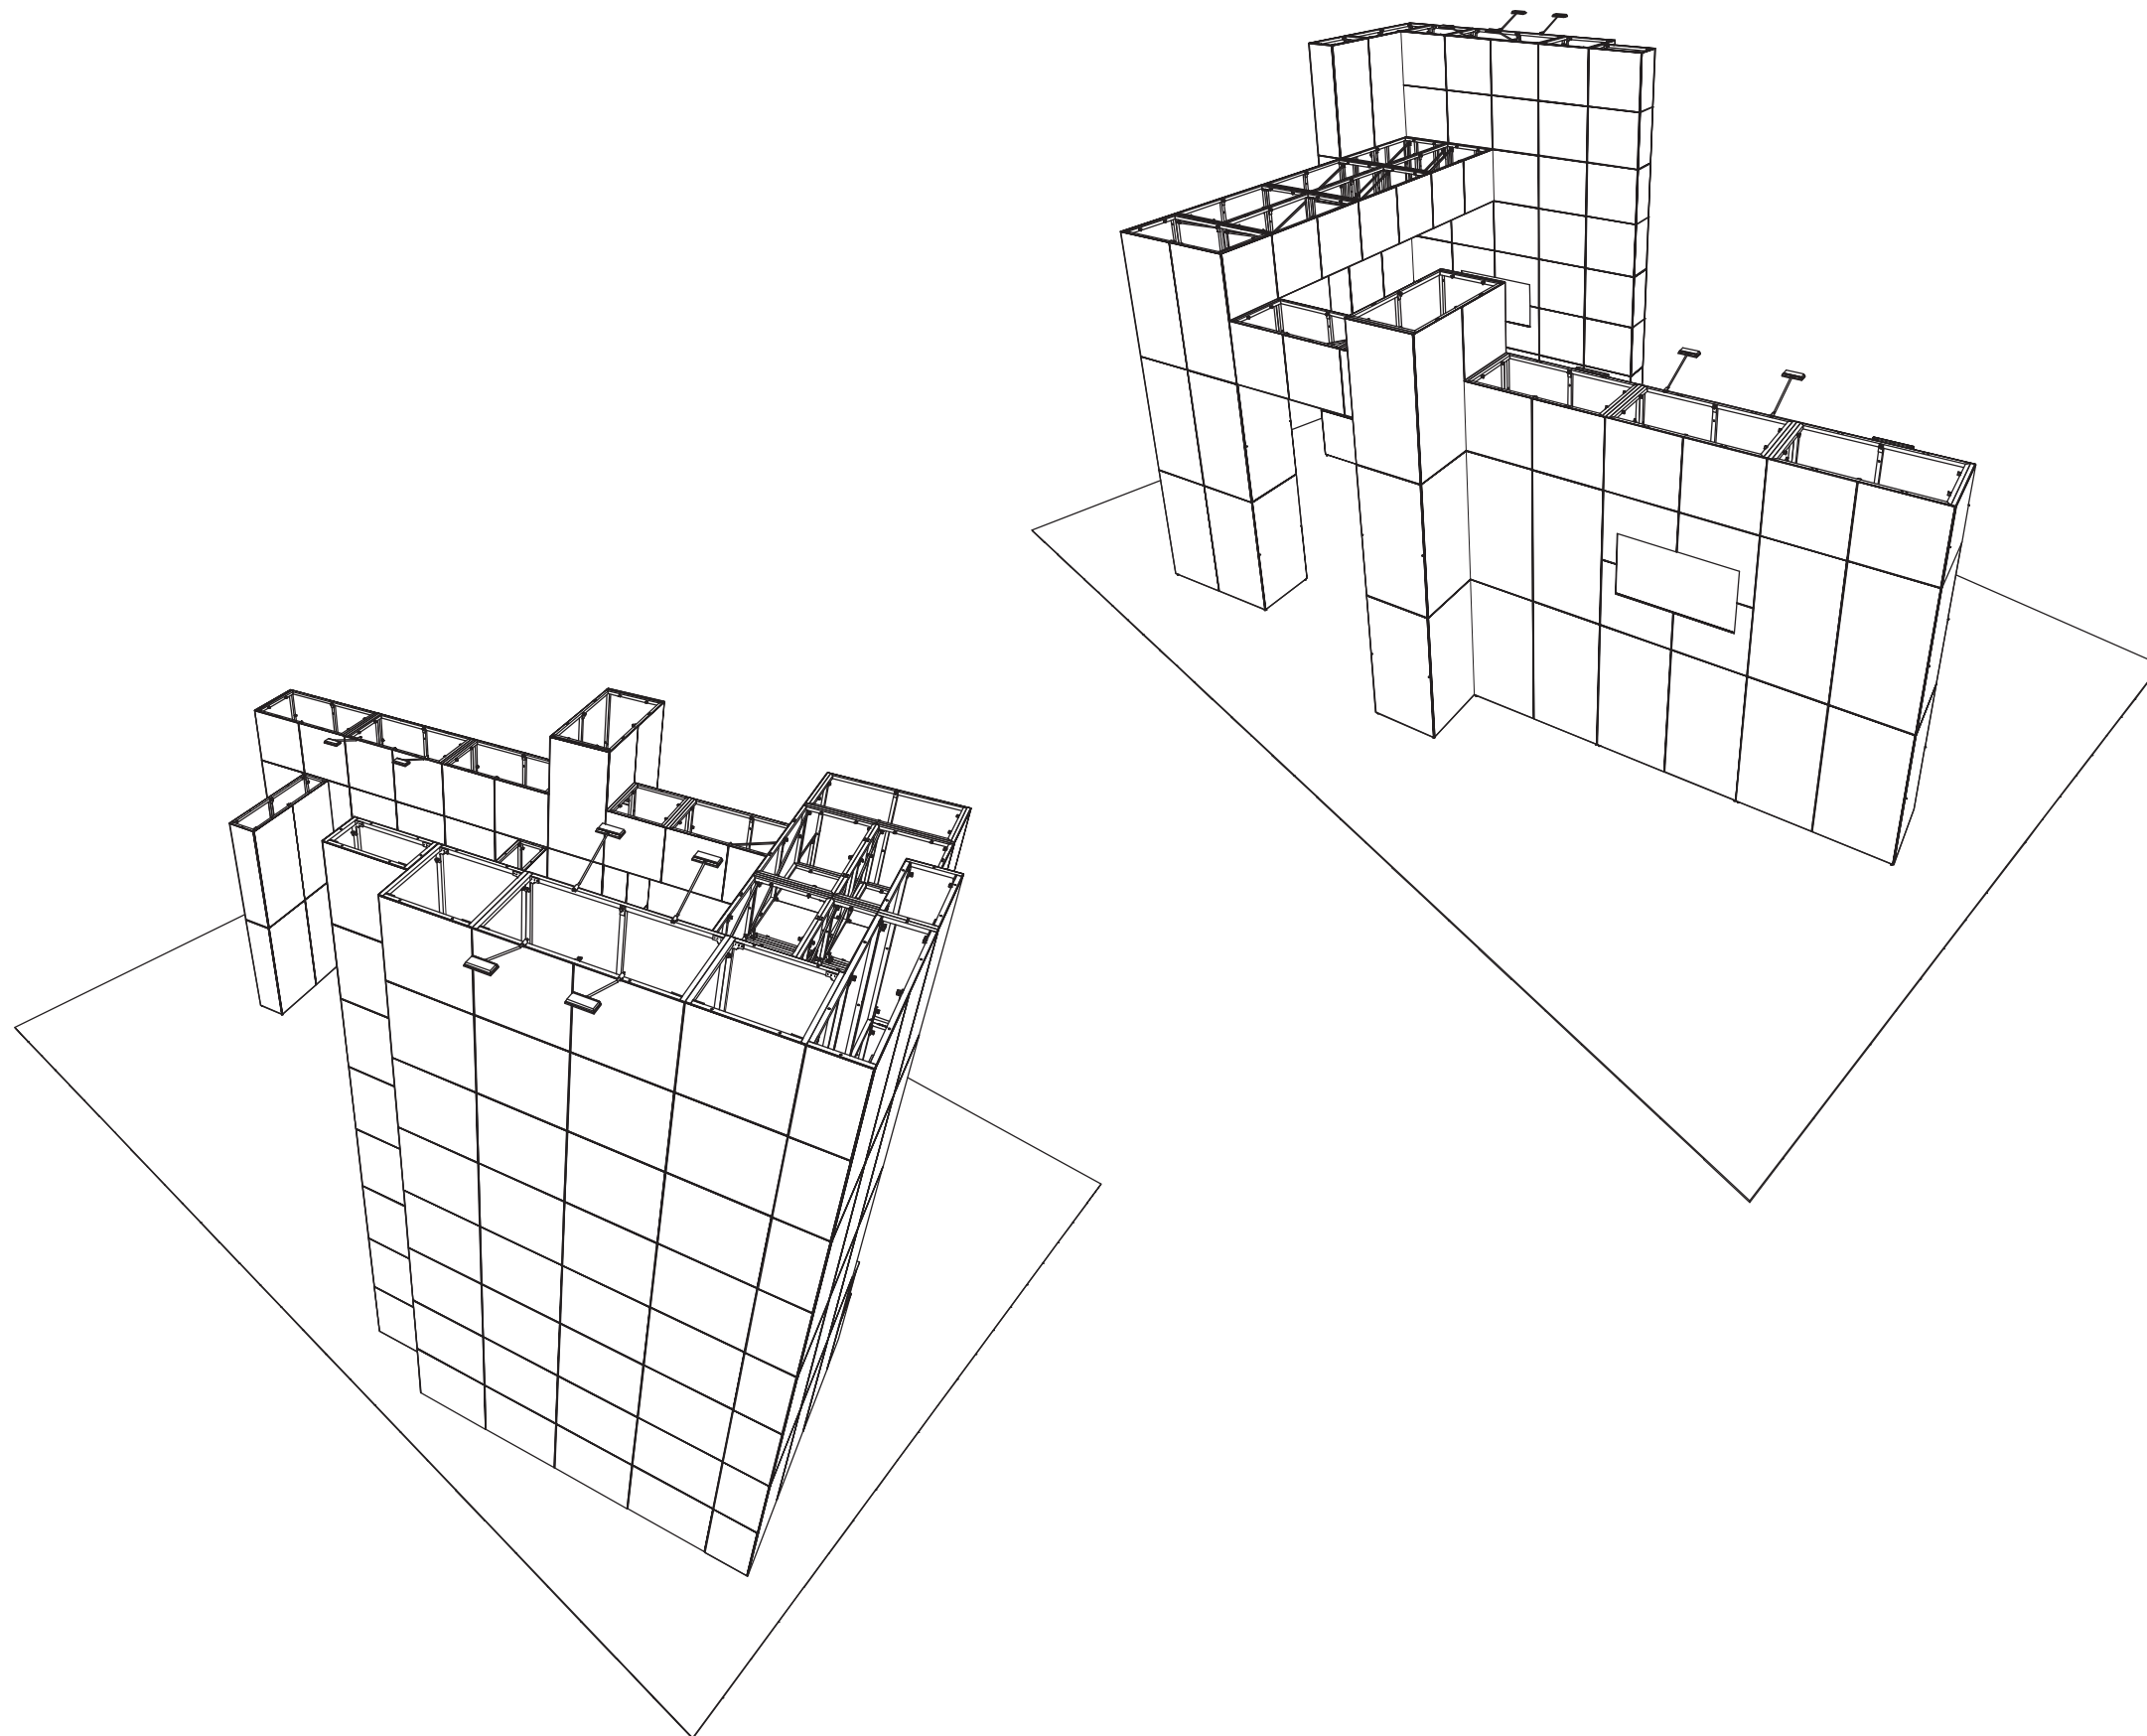

PRELIMINARY GRAPHIC LAYOUT

MultiQuad®
The Last Exhibit You'll Ever Buy

3401 Mary Taylor Road
Birmingham, Alabama 35235
(205) 439-8200

KIT-MQ-WK56

20x30 MultiQuad®

PRELIMINARY GRAPHIC LAYOUT

MultiQuad®
The Last Exhibit You'll Ever Buy

3401 Mary Taylor Road
Birmingham, Alabama 35235
(205) 439-8200

KIT-MQ-WK56

TOP VIEW

20x30 MultiQuad®

PRELIMINARY GRAPHIC LAYOUT

FLATTENED ELEVATED VIEW

| PARTS LIST: | | |
|-------------|-------------|--------------------|
| QTY | SIZE | NAME |
| 91 | 23 X 46 | DOUBLE QUAD |
| 128 | 23 X 23 | STANDARD QUAD |
| 4 | 23 X 46 | HINGED DOUBLE QUAD |
| 12 | 12.125 X 46 | DOUBLE SIDE QUAD |
| 2 | 12.125 X 23 | SIDE QUAD |

MultiQuad®
The Last Exhibit You'll Ever Buy

3401 Mary Taylor Road
Birmingham, Alabama 35235
(205) 439-8200

KIT-MQ-WK56

20x30 MultiQuad®