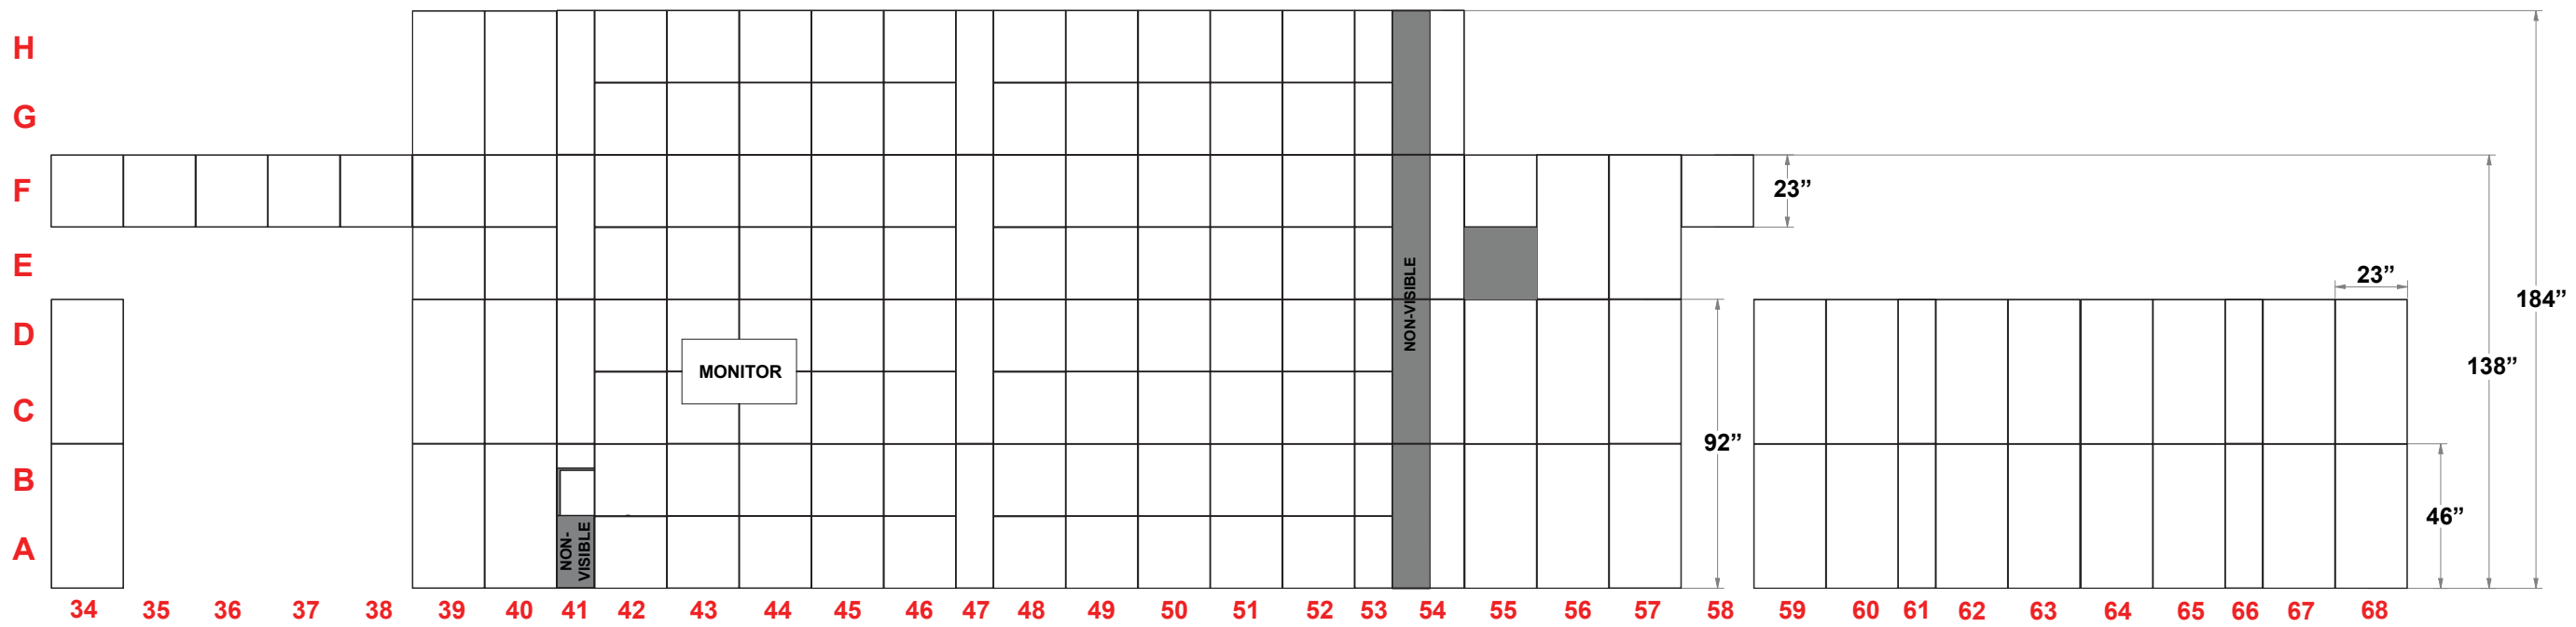

3401 Mary Taylor Road
Birmingham, Alabama 35235
(205) 439-8200

KIT-MQ-WK56

TOP VIEW

20x30 MultiQuad®

PRELIMINARY GRAPHIC LAYOUT

FLATTENED ELEVATED VIEW

| PARTS LIST: | | |
|-------------|-------------|--------------------|
| QTY | SIZE | NAME |
| 91 | 23 X 46 | DOUBLE QUAD |
| 128 | 23 X 23 | STANDARD QUAD |
| 4 | 23 X 46 | HINGED DOUBLE QUAD |
| 12 | 12.125 X 46 | DOUBLE SIDE QUAD |
| 2 | 12.125 X 23 | SIDE QUAD |