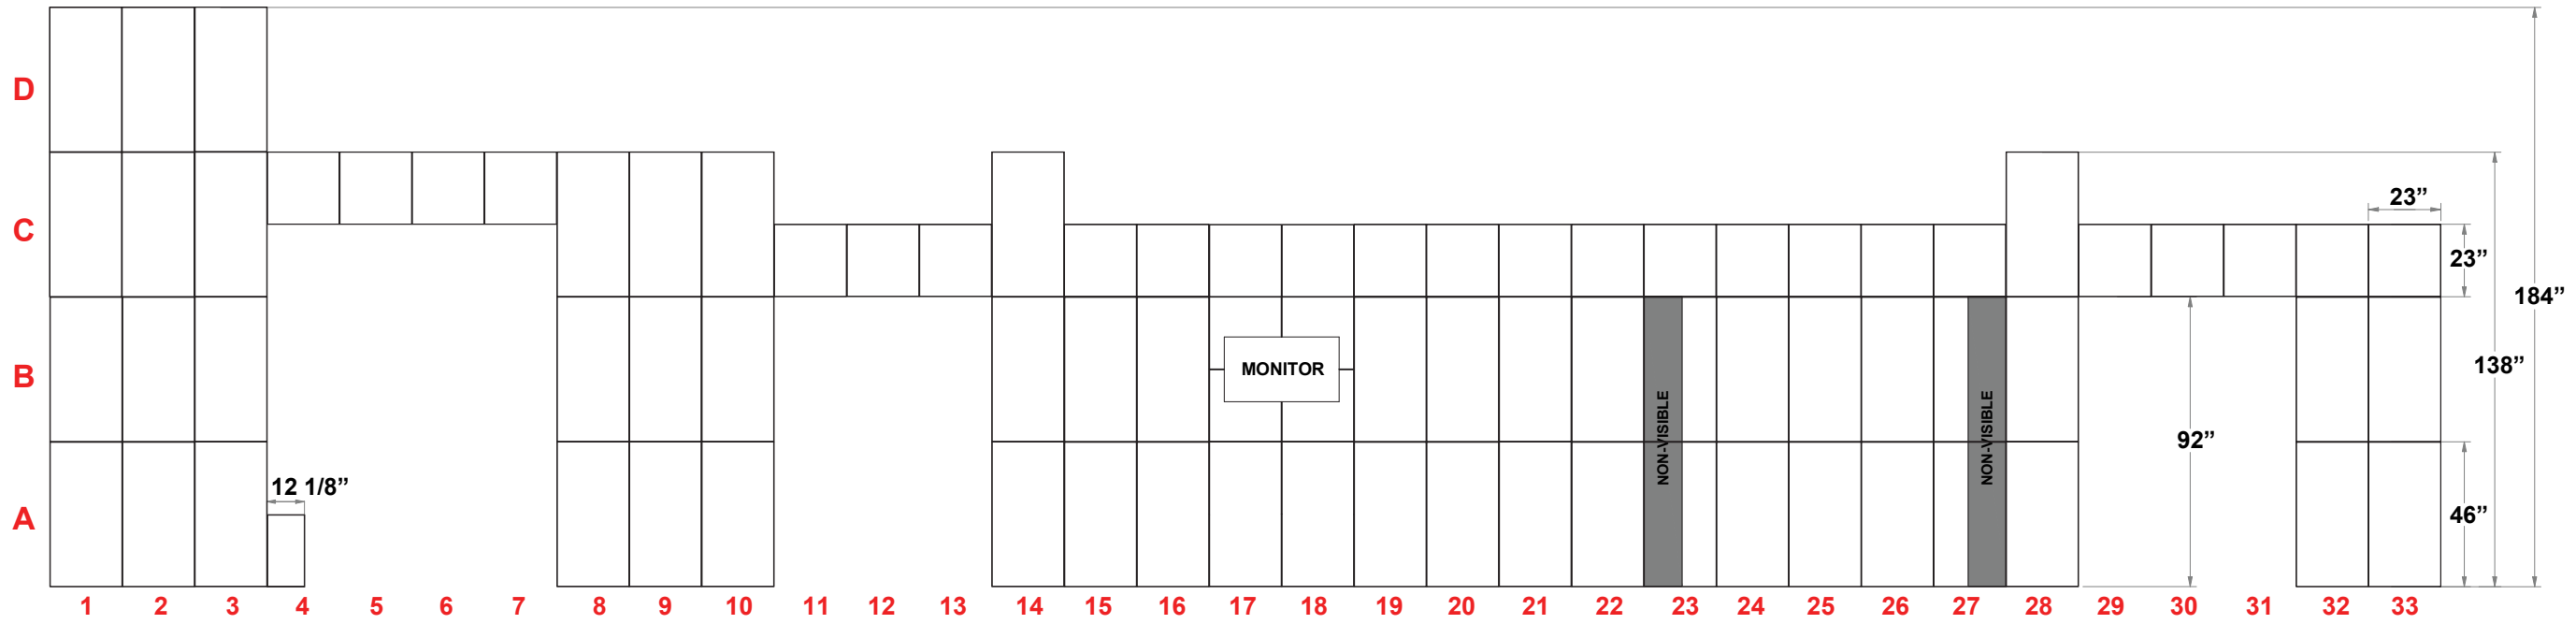

3401 Mary Taylor Road
Birmingham, Alabama 35235
(205) 439-8200

KIT-MQ-WK56

TOP VIEW

20x30 MultiQuad®

PRELIMINARY GRAPHIC LAYOUT

FLATTENED ELEVATED VIEW

| PARTS LIST: | | |
|-------------|-------------|--------------------|
| QTY | SIZE | NAME |
| 91 | 23 X 46 | DOUBLE QUAD |
| 128 | 23 X 23 | STANDARD QUAD |
| 4 | 23 X 46 | HINGED DOUBLE QUAD |
| 12 | 12.125 X 46 | DOUBLE SIDE QUAD |
| 2 | 12.125 X 23 | SIDE QUAD |