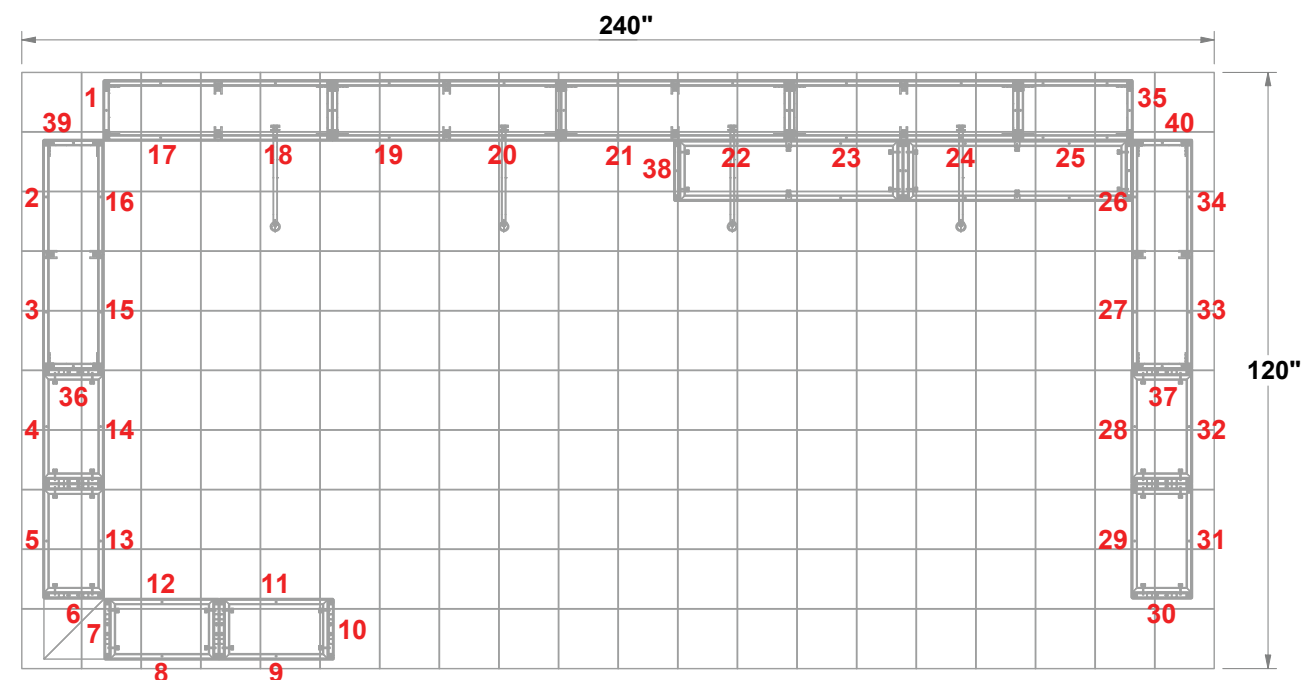

PRELIMINARY GRAPHIC LAYOUT

MultiQuad®
The Last Exhibit You'll Ever Buy

3401 Mary Taylor Road
Birmingham, Alabama 35235
(205) 439-8200

KIT-MQ-WK59

TOP VIEW

PARTS LIST:

QTY	SIZE	NAME
34	23 X 46	DOUBLE QUAD
12	23 X 23	STANDARD QUAD
13	12.125 X 46	SIDE DOUBLE QUAD
4	12.125 X 23	SIDE QUAD

10x20 MultiQuad®