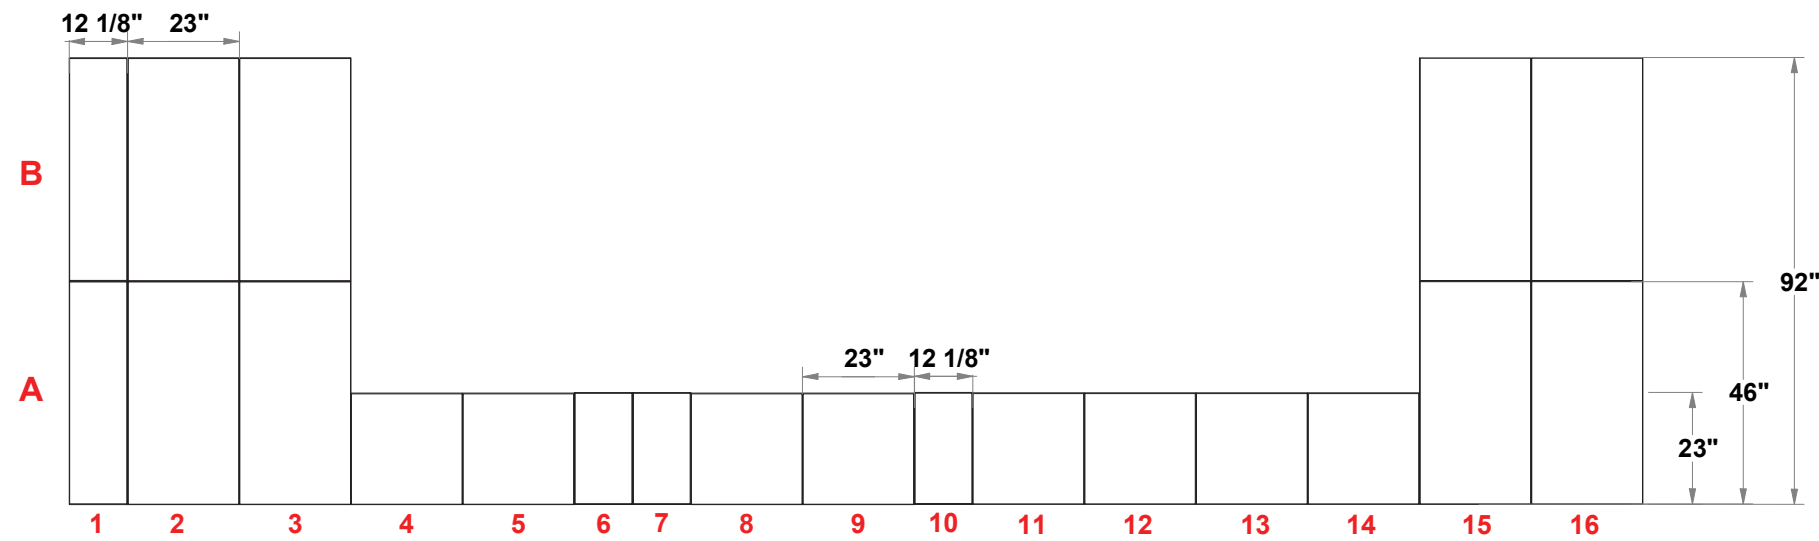

PRELIMINARY GRAPHIC LAYOUT

MultiQuad®
The Last Exhibit You'll Ever Buy

3401 Mary Taylor Road
Birmingham, Alabama 35235
(205) 439-8200

KIT-MQ-WK59

TOP VIEW

PARTS LIST:

QTY	SIZE	NAME
34	23 X 46	DOUBLE QUAD
12	23 X 23	STANDARD QUAD
13	12.125 X 46	SIDE DOUBLE QUAD
4	12.125 X 23	SIDE QUAD

10x20 MultiQuad®