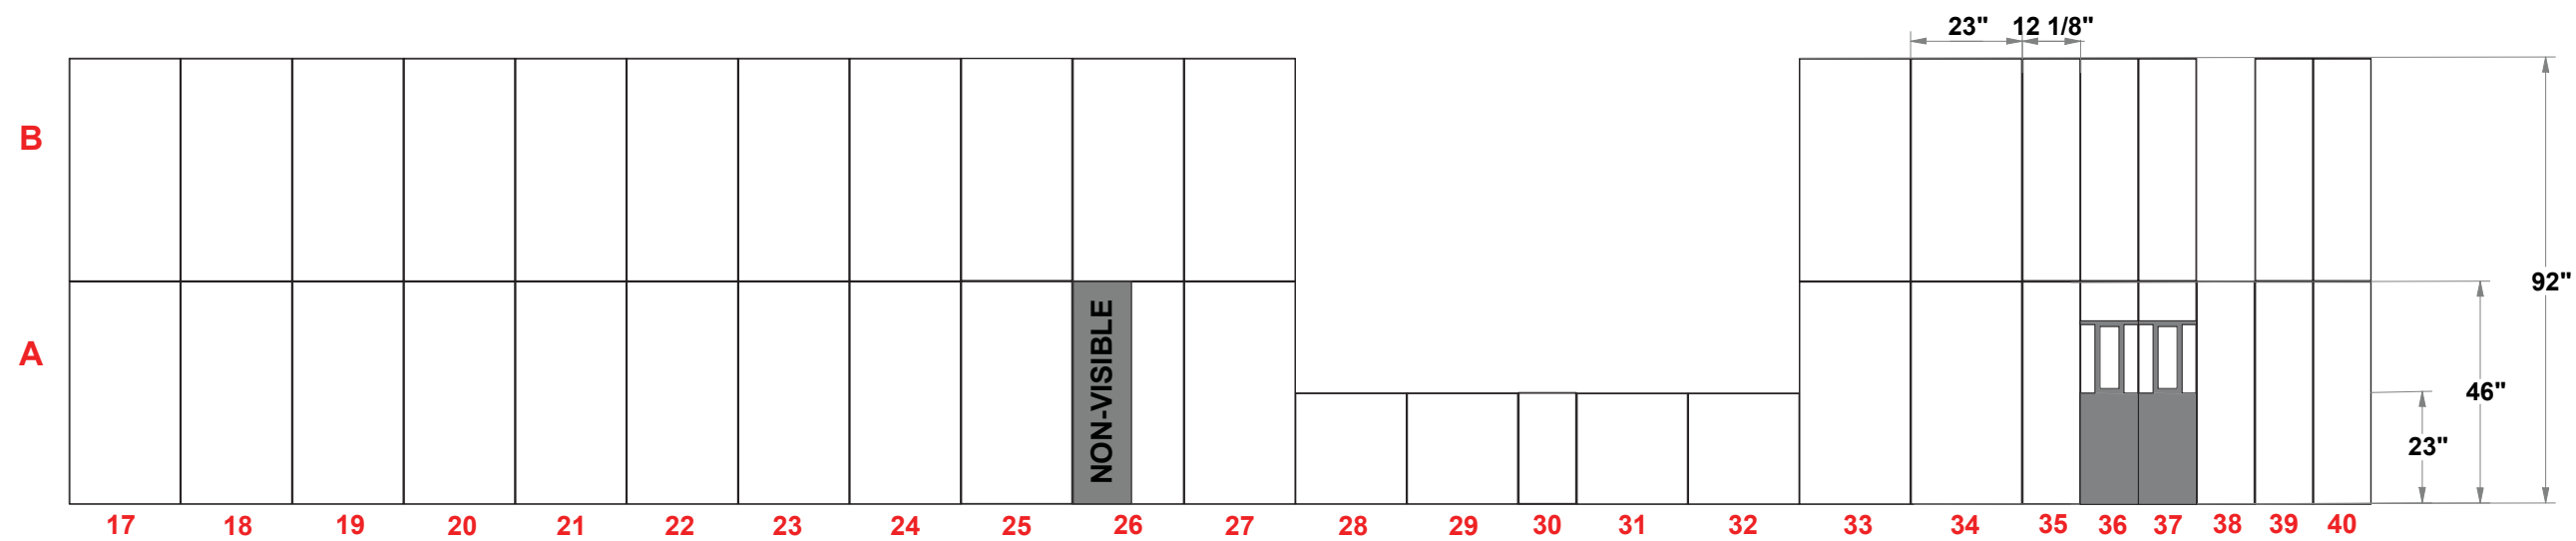

PRELIMINARY GRAPHIC LAYOUT

MultiQuad®
The Last Exhibit You'll Ever Buy

3401 Mary Taylor Road
Birmingham, Alabama 35235
(205) 439-8200

KIT-MQ-WK59

TOP VIEW

PARTS LIST:

QTY	SIZE	NAME
34	23 X 46	DOUBLE QUAD
12	23 X 23	STANDARD QUAD
13	12.125 X 46	SIDE DOUBLE QUAD
4	12.125 X 23	SIDE QUAD

10x20 MultiQuad®