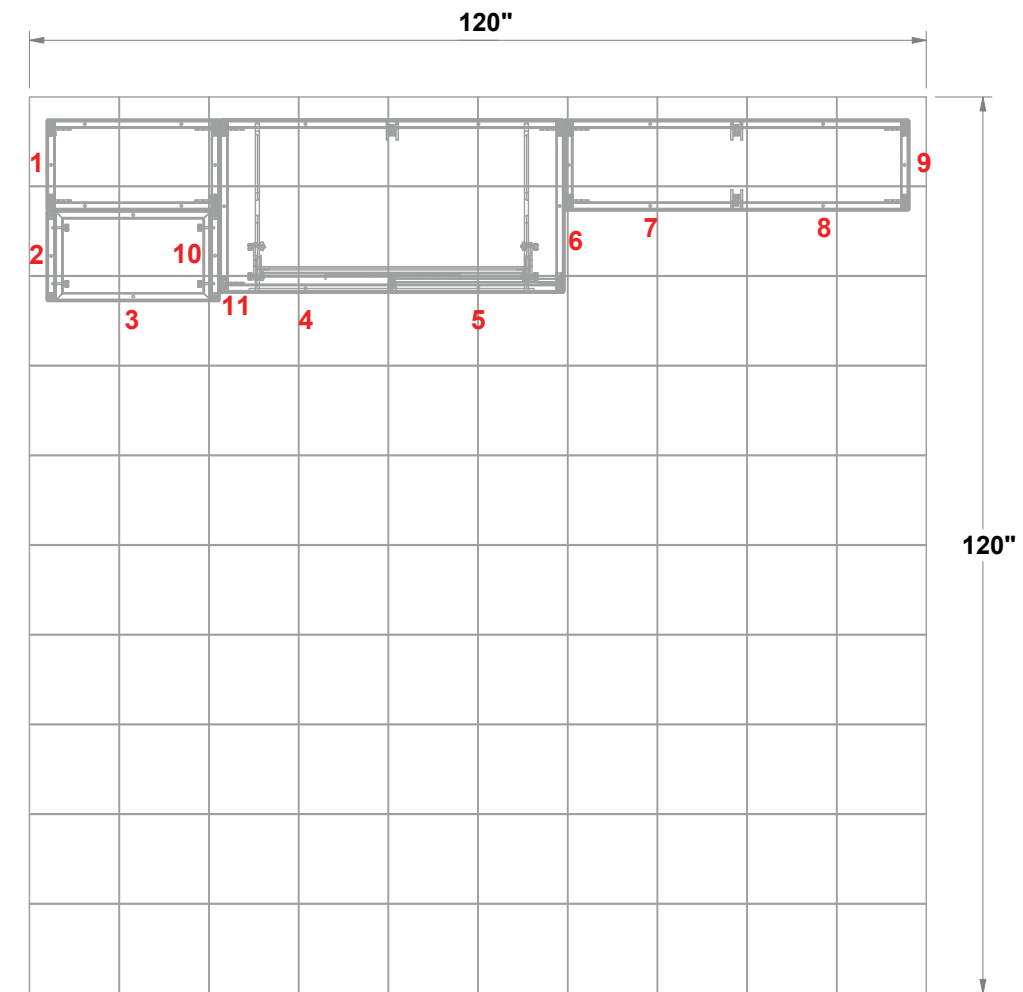

PRELIMINARY GRAPHIC LAYOUT

FLATTENED ELEVATED VIEW

TOP VIEW

PARTS LIST:		
QTY	SIZE	NAME
11	23 X 46	DOUBLE QUAD
6	12.125 X 46	SIDE DOUBLE QUAD
2	23 X 46	HINGED DOUBLE VERTICAL

MultiQuad®
The Last Exhibit You'll Ever Buy

3401 Mary Taylor Road
Birmingham, Alabama 35235
(205) 439-8200

KIT-MQ-WK51

10x10 MultiQuad®