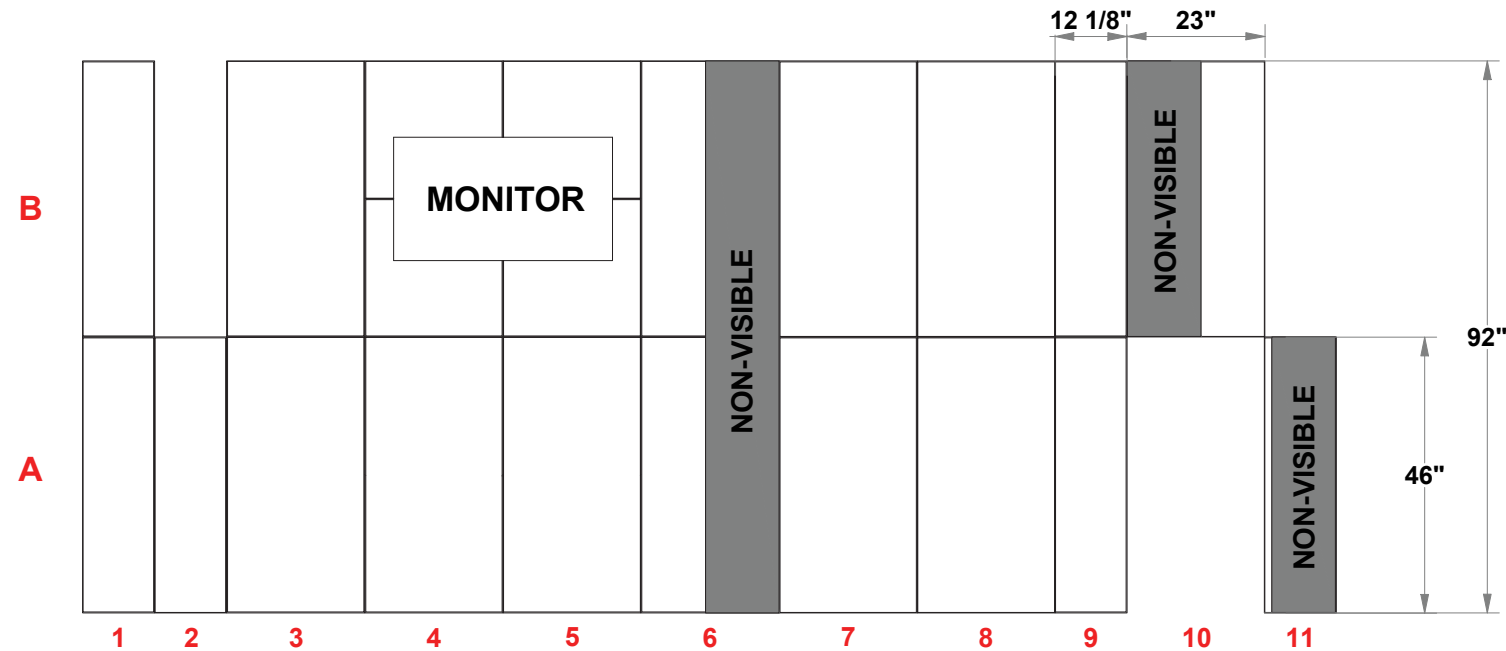

PRELIMINARY GRAPHIC LAYOUT

FLATTENED ELEVATED VIEW

TOP VIEW

PARTS LIST:		
QTY	SIZE	NAME
11	23 X 46	DOUBLE QUAD
6	12.125 X 46	SIDE DOUBLE QUAD
2	23 X 46	HINGED DOUBLE VERTICAL

MultiQuad®
The Last Exhibit You'll Ever Buy