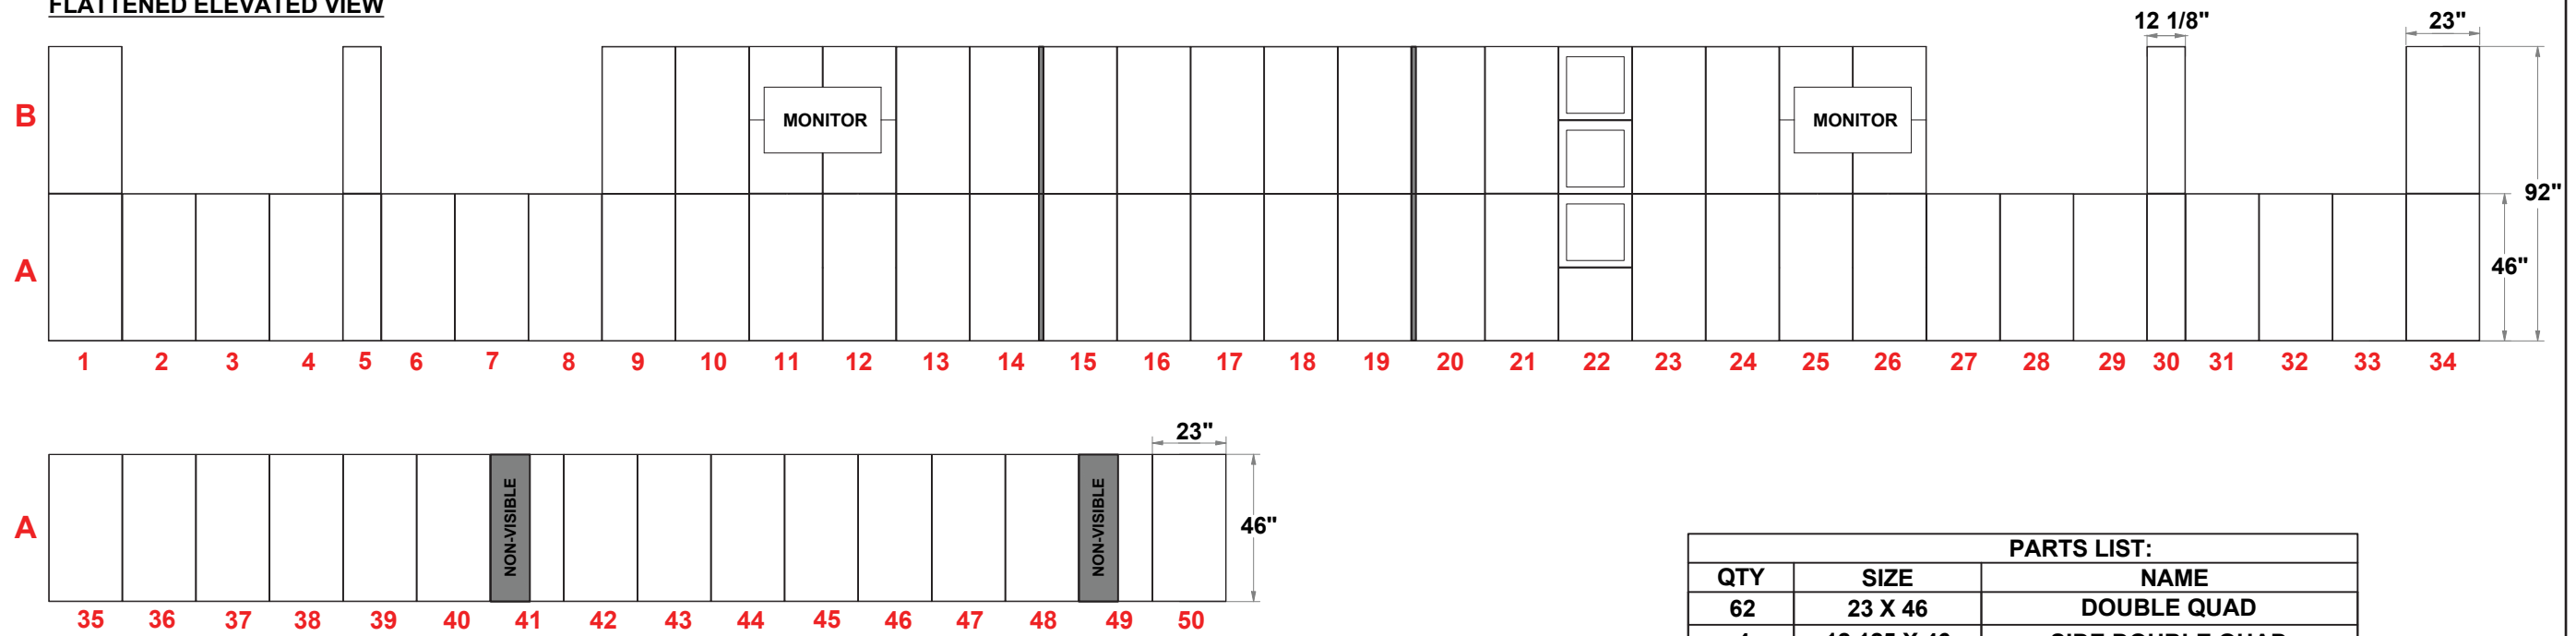

PRELIMINARY GRAPHIC LAYOUT

FLATTENED ELEVATED VIEW

PARTS LIST:		
QTY	SIZE	NAME
62	23 X 46	DOUBLE QUAD
4	12.125 X 46	SIDE DOUBLE QUAD
1	23 X 23	STANDARD QUAD
3	23 X 23	SHOWCASE QUAD
4	23 X 46	HINGED DOUBLE VERTICAL

TOP VIEW

MultiQuad®
The Last Exhibit You'll Ever Buy

3401 Mary Taylor Road
Birmingham, Alabama 35235
(205) 439-8200

KIT-MQ-WK47

10x30 MultiQuad®