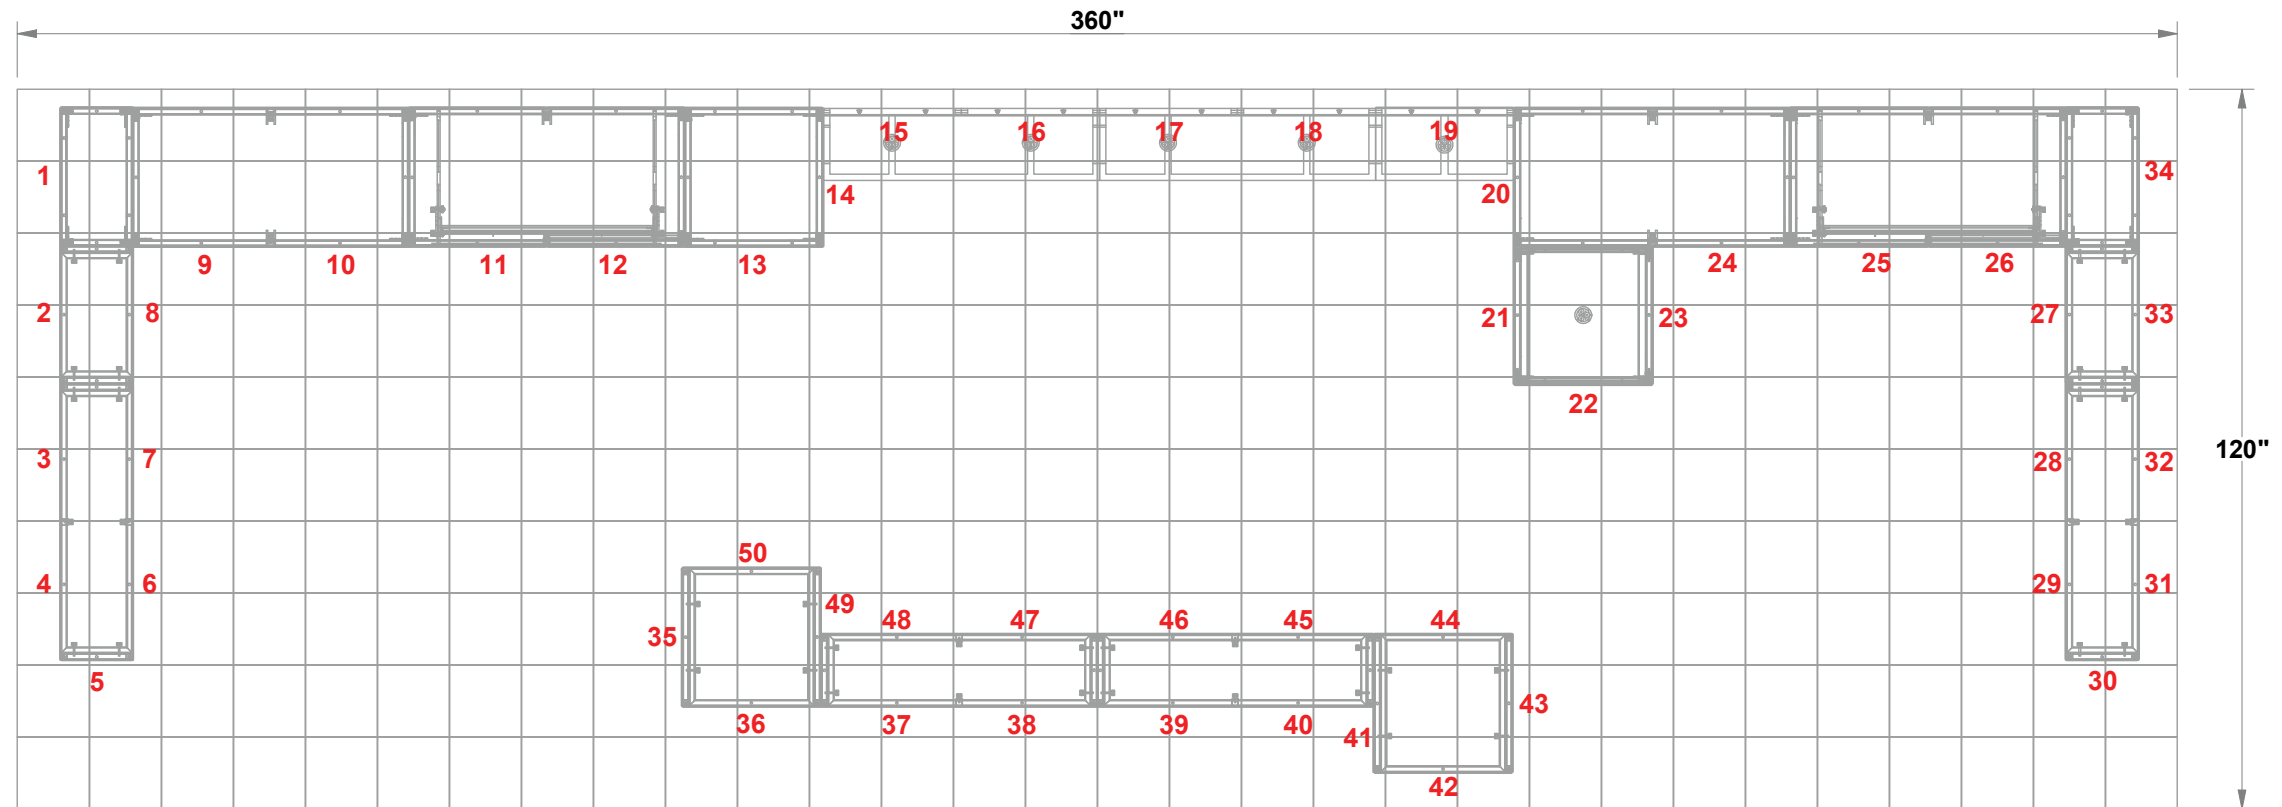

PRELIMINARY GRAPHIC LAYOUT

FLATTENED ELEVATED VIEW

PARTS LIST:		
QTY	SIZE	NAME
62	23 X 46	DOUBLE QUAD
4	12.125 X 46	SIDE DOUBLE QUAD
1	23 X 23	STANDARD QUAD
3	23 X 23	SHOWCASE QUAD
4	23 X 46	HINGED DOUBLE VERTICAL

TOP VIEW

MultiQuad®
The Last Exhibit You'll Ever Buy

3401 Mary Taylor Road
Birmingham, Alabama 35235
(205) 439-8200

KIT-MQ-WK47

10x30 MultiQuad®