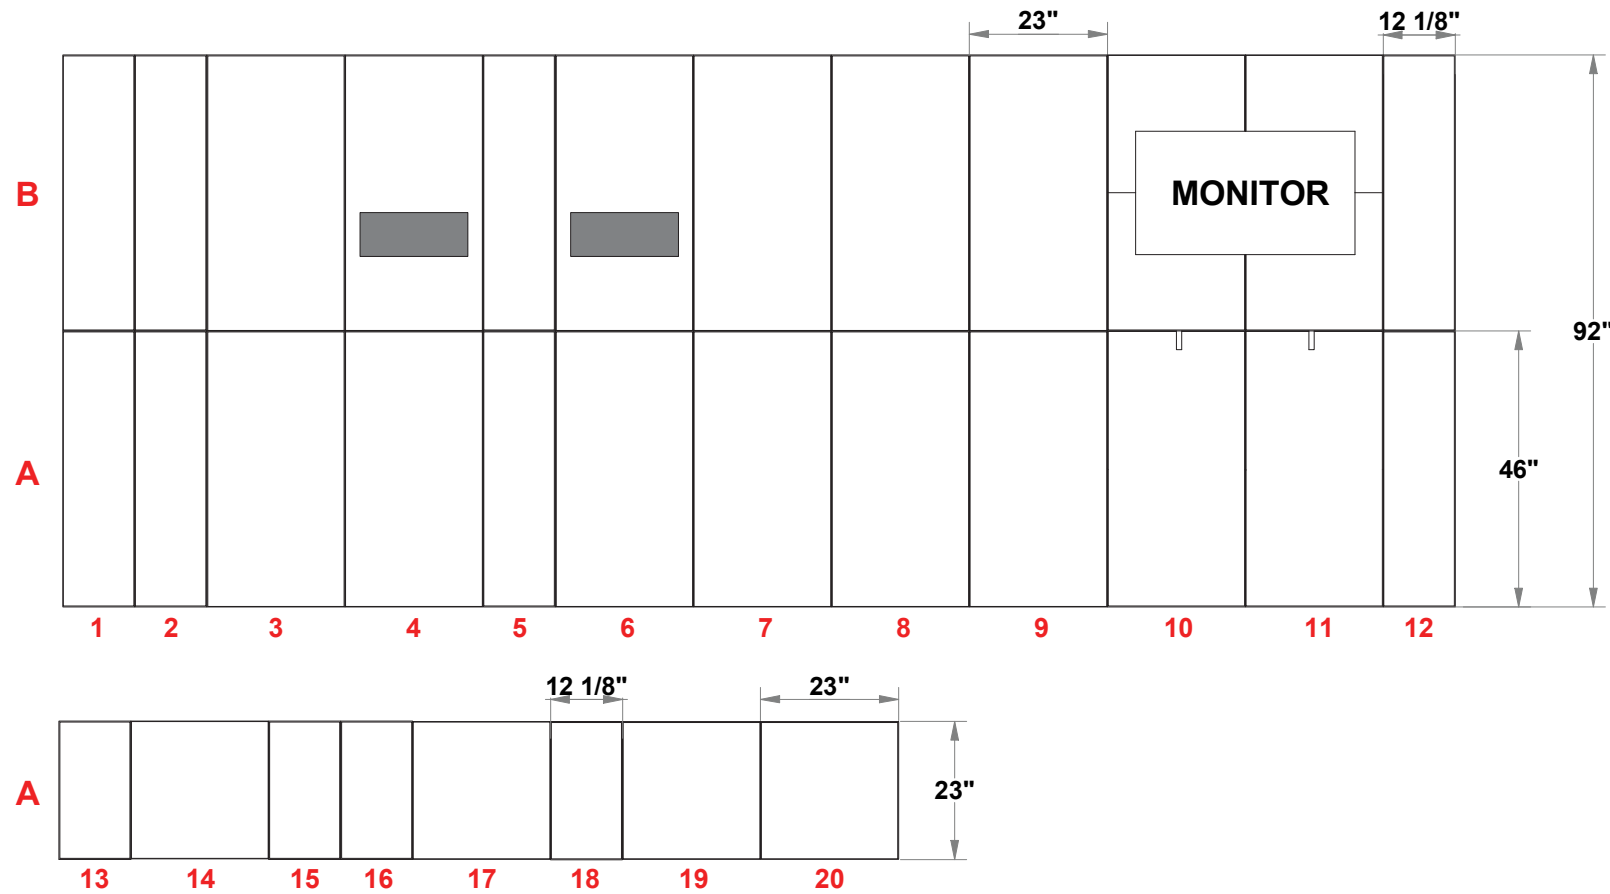

PRELIMINARY GRAPHIC LAYOUT

FLATTENED ELEVATED VIEW

PARTS LIST:		
QTY	SIZE	NAME
14	23 X 46	DOUBLE QUAD
8	12.125 X 46	SIDE DOUBLE QUAD
4	23 X 23	STANDARD QUAD
4	12.125 X 23	SIDE QUAD
2	23 X 46	HINGED DOUBLE VERTICAL

3401 Mary Taylor Road
Birmingham, Alabama 35235
(205) 439-8200

KIT-MQ-WK45

10x10 MultiQuad®