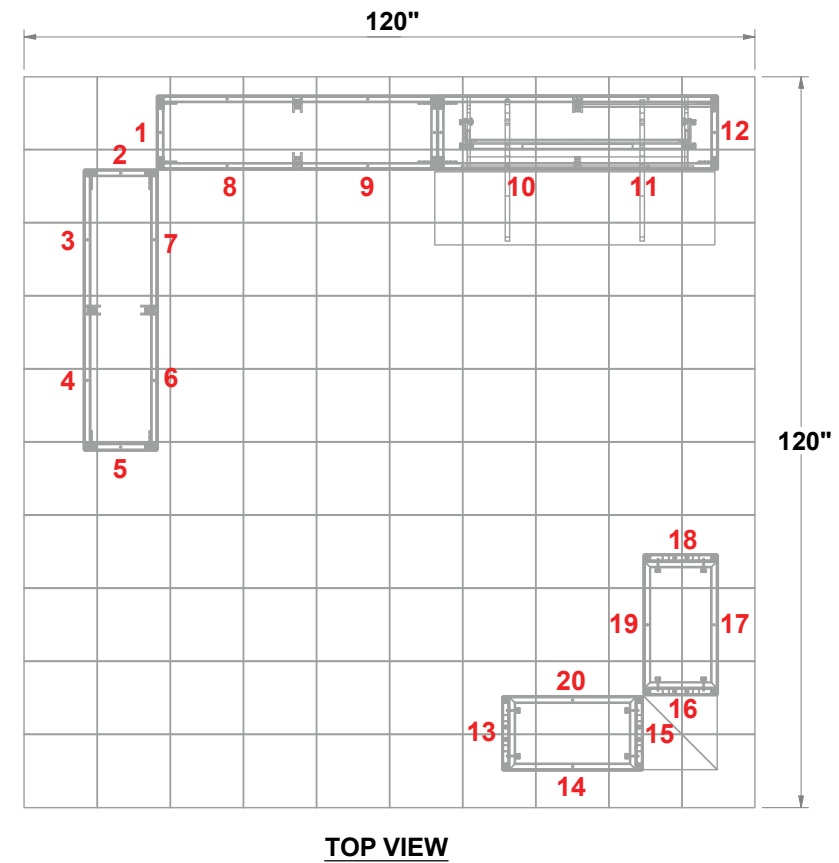

PRELIMINARY GRAPHIC LAYOUT

FLATTENED ELEVATED VIEW

PARTS LIST:		
QTY	SIZE	NAME
14	23 X 46	DOUBLE QUAD
8	12.125 X 46	SIDE DOUBLE QUAD
4	23 X 23	STANDARD QUAD
4	12.125 X 23	SIDE QUAD
2	23 X 46	HINGED DOUBLE VERTICAL

3401 Mary Taylor Road
Birmingham, Alabama 35235
(205) 439-8200

KIT-MQ-WK45

10x10 MultiQuad®