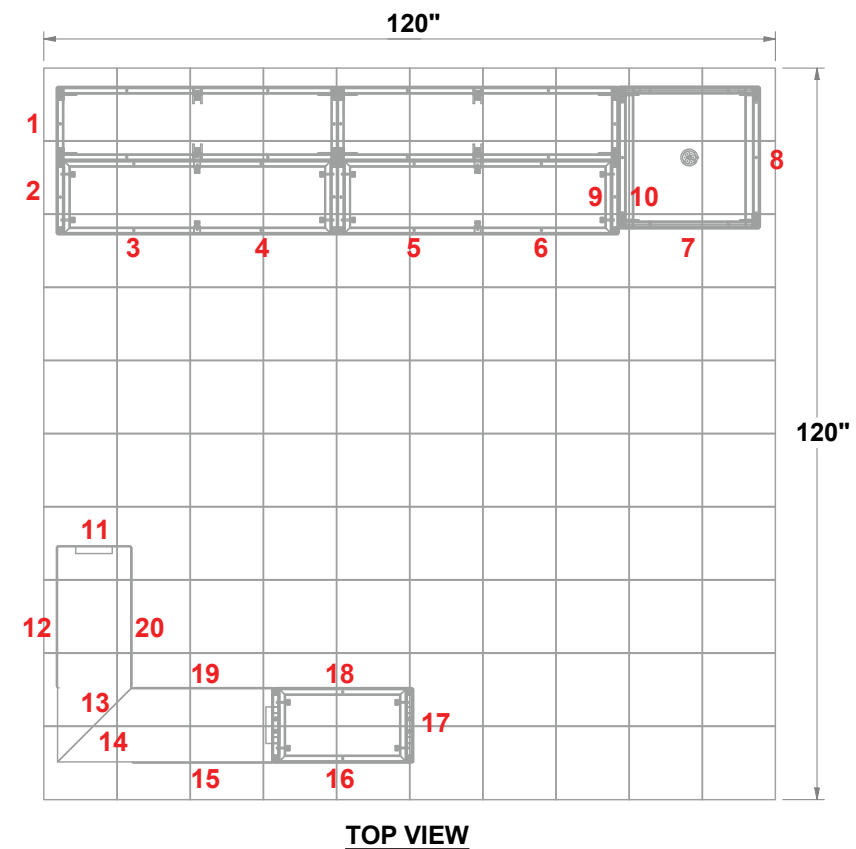

PRELIMINARY GRAPHIC LAYOUT

FLATTENED ELEVATED VIEW

PARTS LIST:		
QTY	SIZE	NAME
8	23 X 46	DOUBLE QUAD
4	12.125 X 46	SIDE DOUBLE QUAD
13	23 X 23	STANDARD QUAD
4	12.125 X 23	SIDE QUAD
2	23 X 23	SHOWCASE QUAD