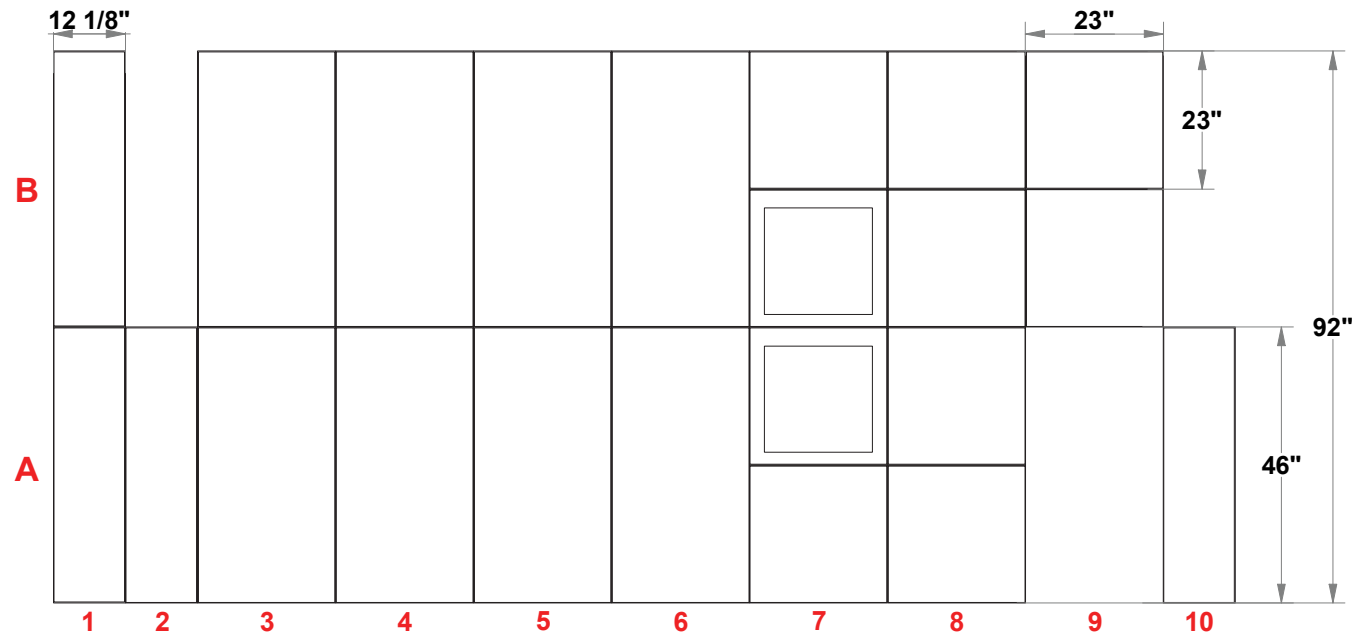

PRELIMINARY GRAPHIC LAYOUT

FLATTENED ELEVATED VIEW

PARTS LIST:		
QTY	SIZE	NAME
8	23 X 46	DOUBLE QUAD
4	12.125 X 46	SIDE DOUBLE QUAD
13	23 X 23	STANDARD QUAD
4	12.125 X 23	SIDE QUAD
2	23 X 23	SHOWCASE QUAD