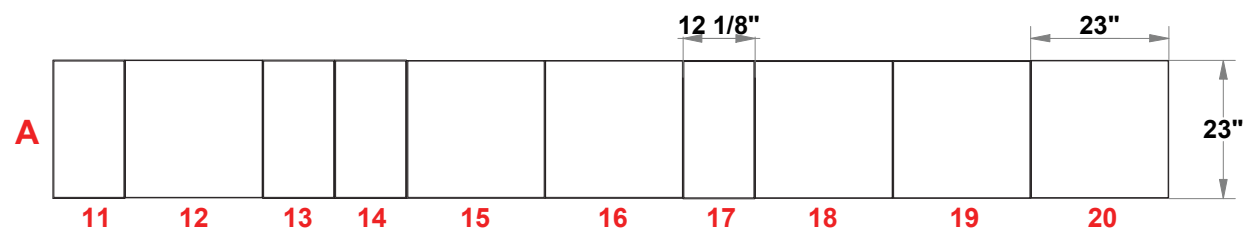

PRELIMINARY GRAPHIC LAYOUT

FLATTENED ELEVATED VIEW

PARTS LIST:		
QTY	SIZE	NAME
8	23 X 46	DOUBLE QUAD
4	12.125 X 46	SIDE DOUBLE QUAD
13	23 X 23	STANDARD QUAD
4	12.125 X 23	SIDE QUAD
2	23 X 23	SHOWCASE QUAD