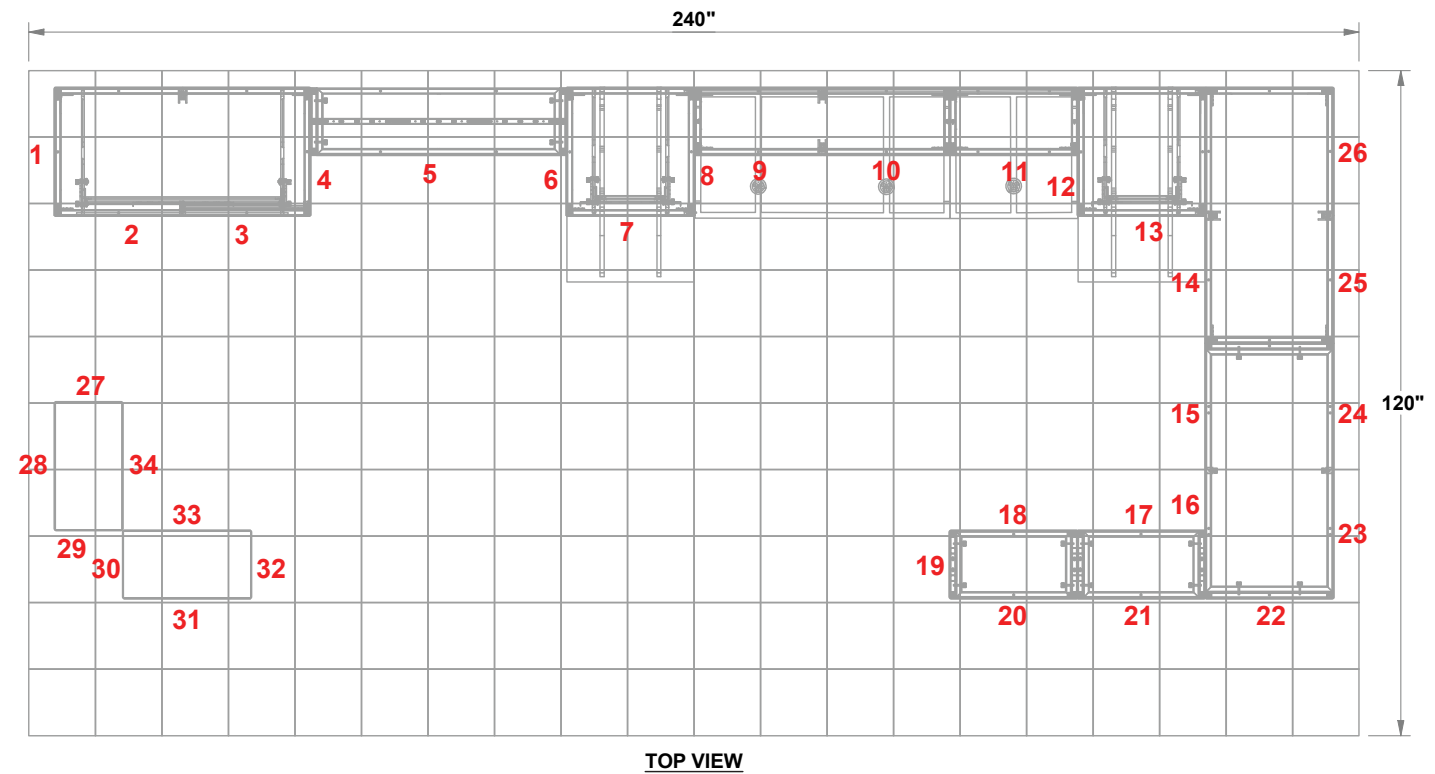

PRELIMINARY GRAPHIC LAYOUT

FLATTENED ELEVATED VIEW

PARTS LIST:		
QTY	SIZE	NAME
33	23 X 46	DOUBLE QUAD
8	23 X 23	STANDARD QUAD
5	12.125 X 23	SIDE QUAD
2	23 X 46	HINGED DOUBLE VERTICAL
1	46 X 92	BACKLIT GRAPHIC

MultiQuad®
The Last Exhibit You'll Ever Buy

3401 Mary Taylor Road
Birmingham, Alabama 35235
(205) 439-8200

KIT-MQ-WK41

10x20 MultiQuad®