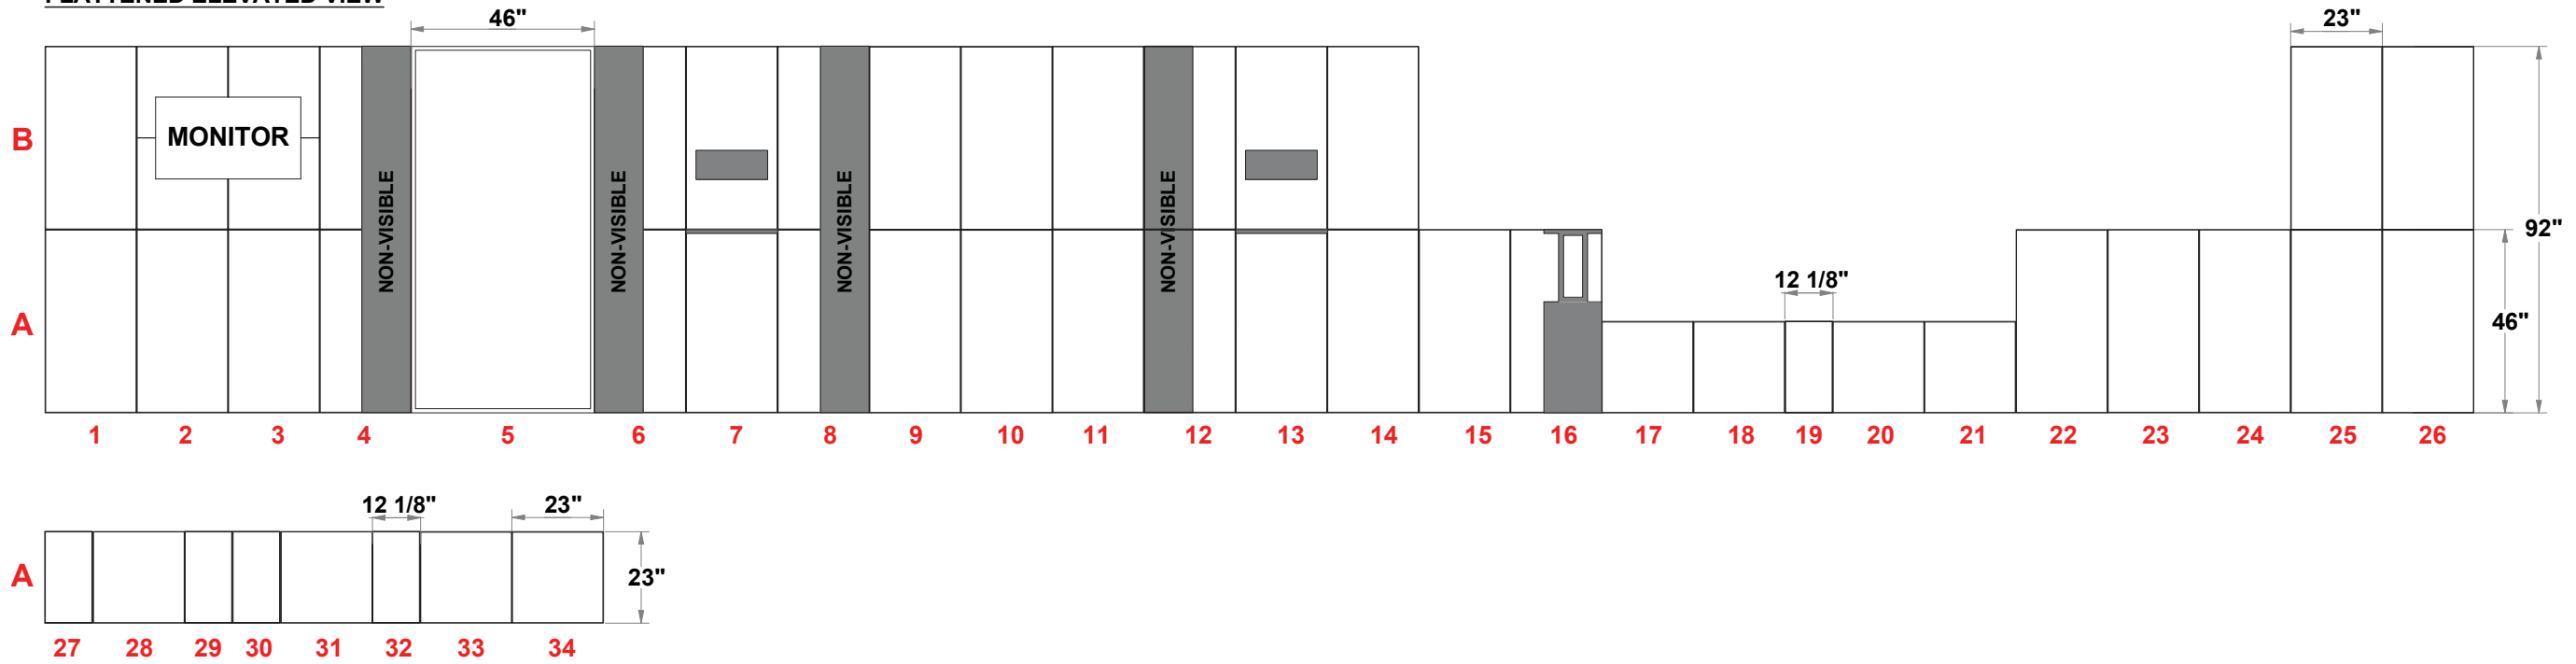

PRELIMINARY GRAPHIC LAYOUT

FLATTENED ELEVATED VIEW

PARTS LIST:		
QTY	SIZE	NAME
33	23 X 46	DOUBLE QUAD
8	23 X 23	STANDARD QUAD
5	12.125 X 23	SIDE QUAD
2	23 X 46	HINGED DOUBLE VERTICAL
1	46 X 92	BACKLIT GRAPHIC

MultiQuad®
The Last Exhibit You'll Ever Buy

3401 Mary Taylor Road
Birmingham, Alabama 35235
(205) 439-8200

KIT-MQ-WK41

10x20 MultiQuad®