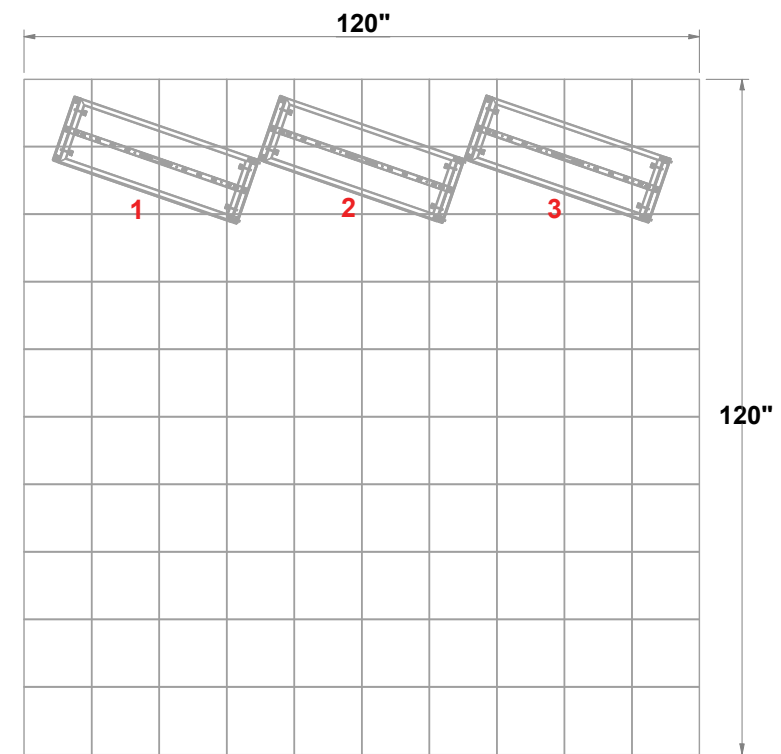

# PRELIMINARY GRAPHIC LAYOUT

## FLATTENED ELEVATED VIEW

PARTS LIST:		
QTY	SIZE	NAME
3	34.5 X 92	BACKLIT GRAPHIC

TOP VIEW

**MultiQuad**<sup>®</sup>  
The Last Exhibit You'll Ever Buy

3401 Mary Taylor Road  
Birmingham, Alabama 35235  
(205) 439-8200

**KIT-EL-WK40**

10x10 MultiQuad<sup>®</sup>