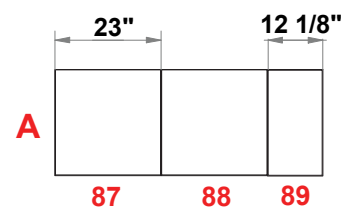

PARTS LIST:		
QTY	SIZE	NAME
86	23 X 46	DOUBLE QUAD
12	12.125 X 46	DOUBLE SIDE QUAD
3	46 X 92	BACKLIT GRAPHIC

MultiQuad[®]
The Last Exhibit You'll Ever Buy

3401 Mary Taylor Road
Birmingham, Alabama 35235
(205) 439-8200

KIT-MQ-WK38

30 x 30 MultiQuad[®]

PRELIMINARY GRAPHIC LAYOUT

FLATTENED ELEVATED VIEW

PARTS LIST:		
QTY	SIZE	NAME
16	23 X 46	DOUBLE QUAD
30	23 X 23	STANDARD QUAD
8	12.125 X 46	DOUBLE SIDE QUAD
4	12.125 X 23	SIDE QUAD
1	46 X 92	BACKLIT GRAPHIC