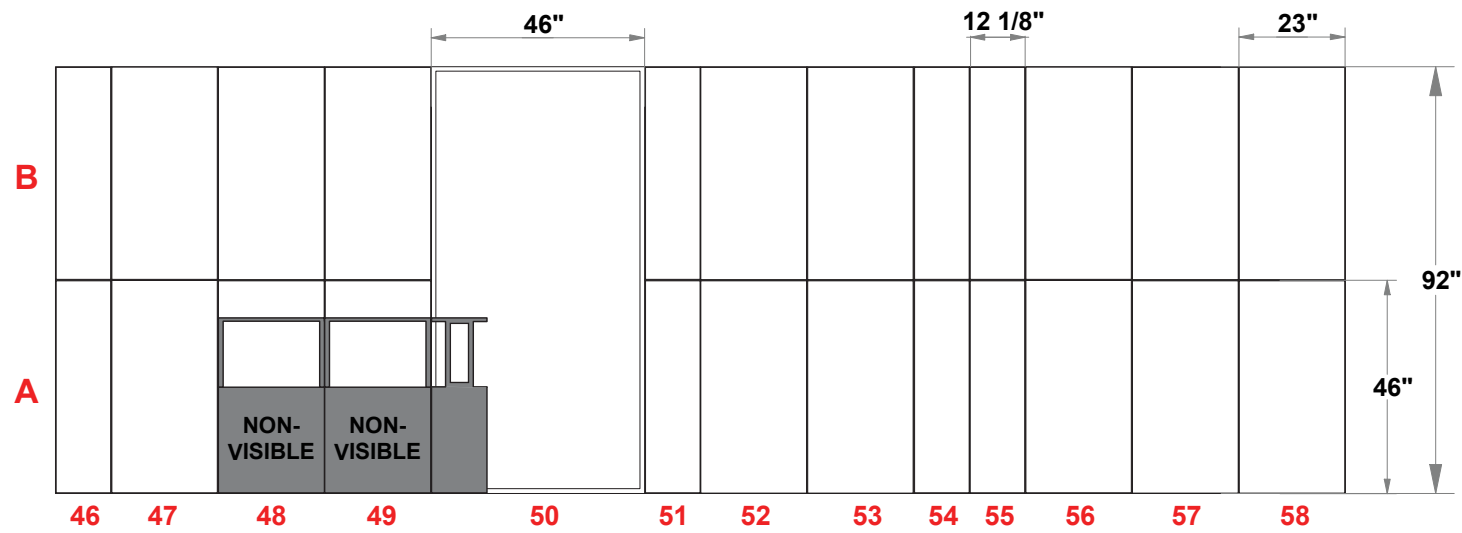

PARTS LIST:		
QTY	SIZE	NAME
86	23 X 46	DOUBLE QUAD
12	12.125 X 46	DOUBLE SIDE QUAD
3	46 X 92	BACKLIT GRAPHIC

MultiQuad[®]
The Last Exhibit You'll Ever Buy

3401 Mary Taylor Road
Birmingham, Alabama 35235
(205) 439-8200

KIT-MQ-WK38

30 x 30 MultiQuad[®]

PRELIMINARY GRAPHIC LAYOUT

FLATTENED ELEVATED VIEW

PARTS LIST:		
QTY	SIZE	NAME
16	23 X 46	DOUBLE QUAD
30	23 X 23	STANDARD QUAD
8	12.125 X 46	DOUBLE SIDE QUAD
4	12.125 X 23	SIDE QUAD
1	46 X 92	BACKLIT GRAPHIC