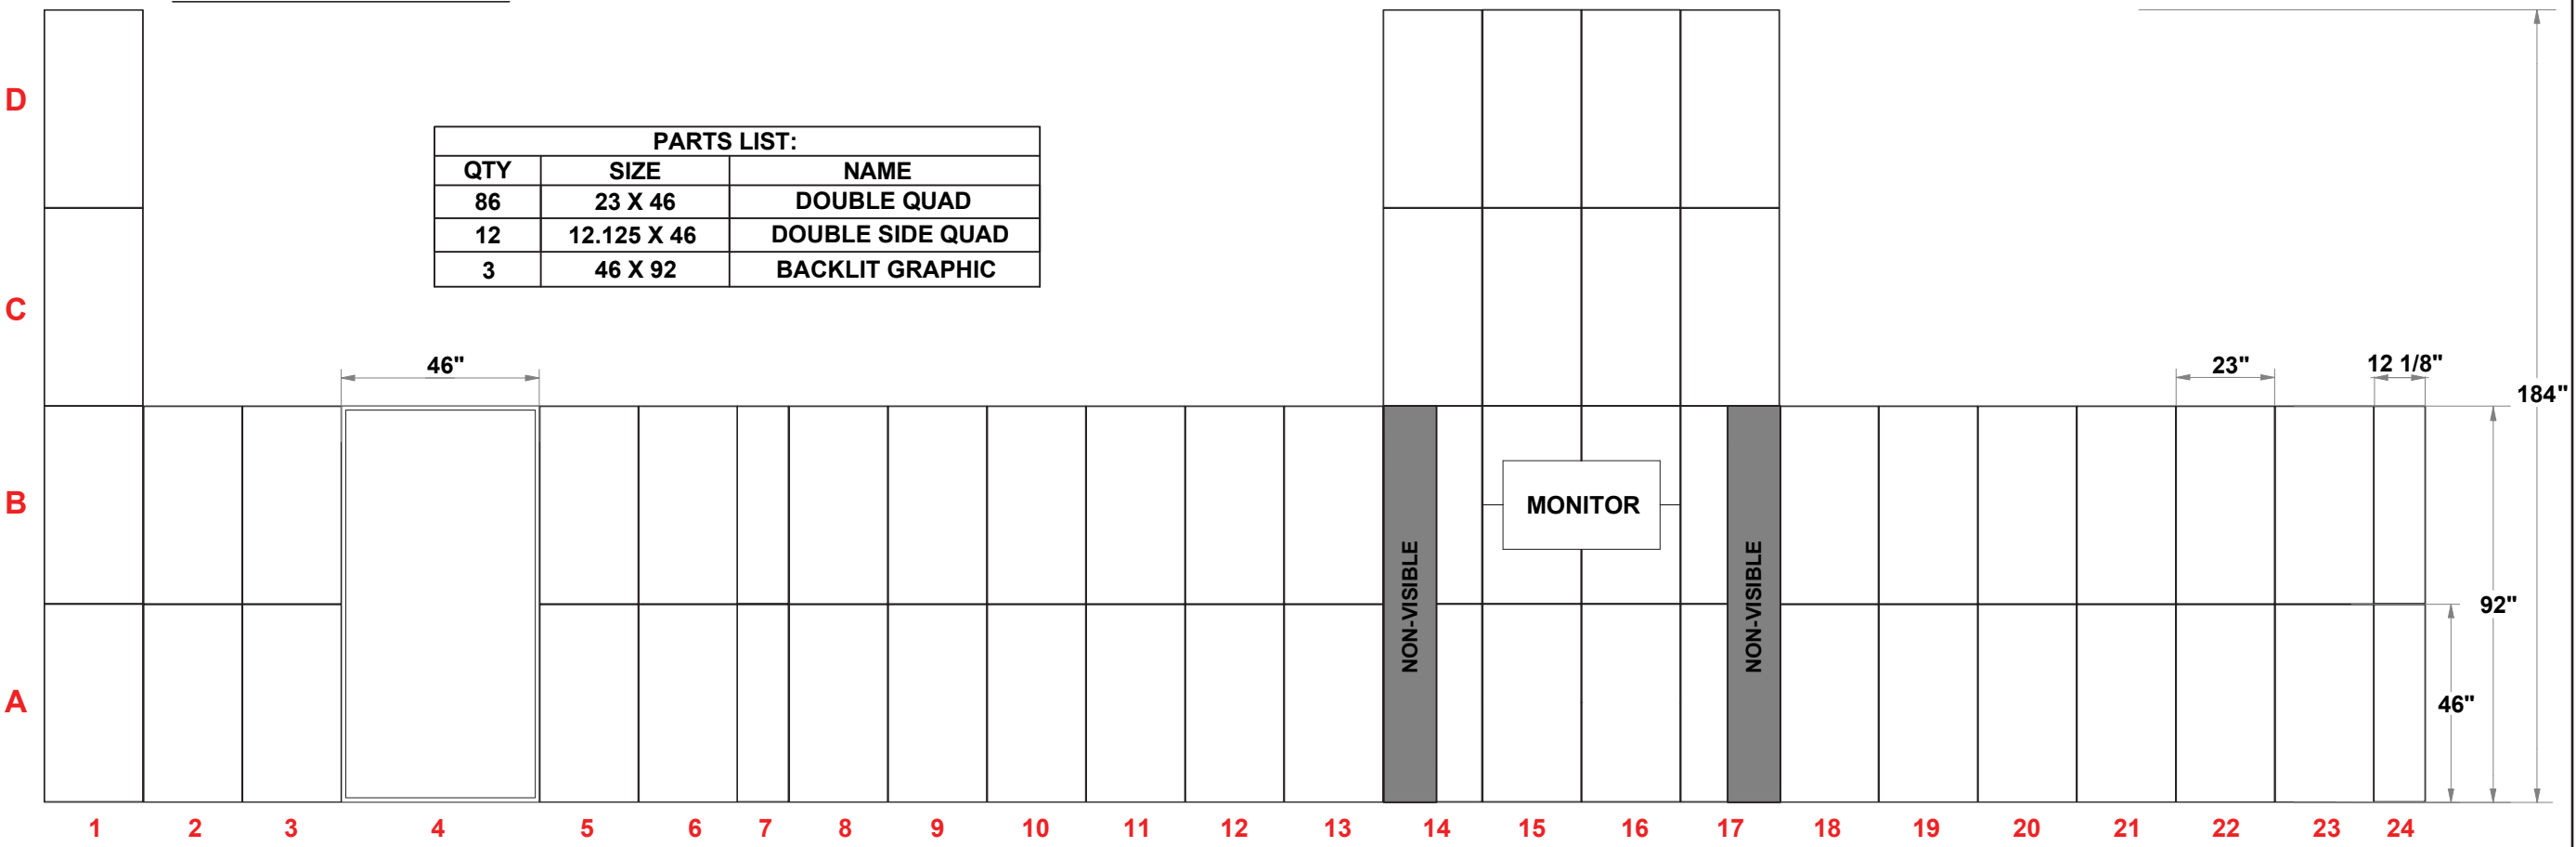

PRELIMINARY GRAPHIC LAYOUT

MultiQuad®
The Last Exhibit You'll Ever Buy

3401 Mary Taylor Road
Birmingham, Alabama 35235
(205) 439-8200

KIT-MQ-WK38

30 x 30 MultiQuad®

PARTS LIST:		
QTY	SIZE	NAME
102	23 X 46	DOUBLE QUAD
30	23 X 23	STANDARD QUAD
20	12.125 X 46	DOUBLE SIDE QUAD
4	12.125 X 23	SIDE QUAD
4	46 X 92	BACKLIT GRAPHIC

PARTS LIST:		
QTY	SIZE	NAME
86	23 X 46	DOUBLE QUAD
12	12.125 X 46	DOUBLE SIDE QUAD
3	46 X 92	BACKLIT GRAPHIC

MultiQuad[®]
The Last Exhibit You'll Ever Buy

3401 Mary Taylor Road
Birmingham, Alabama 35235
(205) 439-8200

KIT-MQ-WK38

30 x 30 MultiQuad[®]

PRELIMINARY GRAPHIC LAYOUT

FLATTENED ELEVATED VIEW

PARTS LIST:		
QTY	SIZE	NAME
16	23 X 46	DOUBLE QUAD
30	23 X 23	STANDARD QUAD
8	12.125 X 46	DOUBLE SIDE QUAD
4	12.125 X 23	SIDE QUAD
1	46 X 92	BACKLIT GRAPHIC