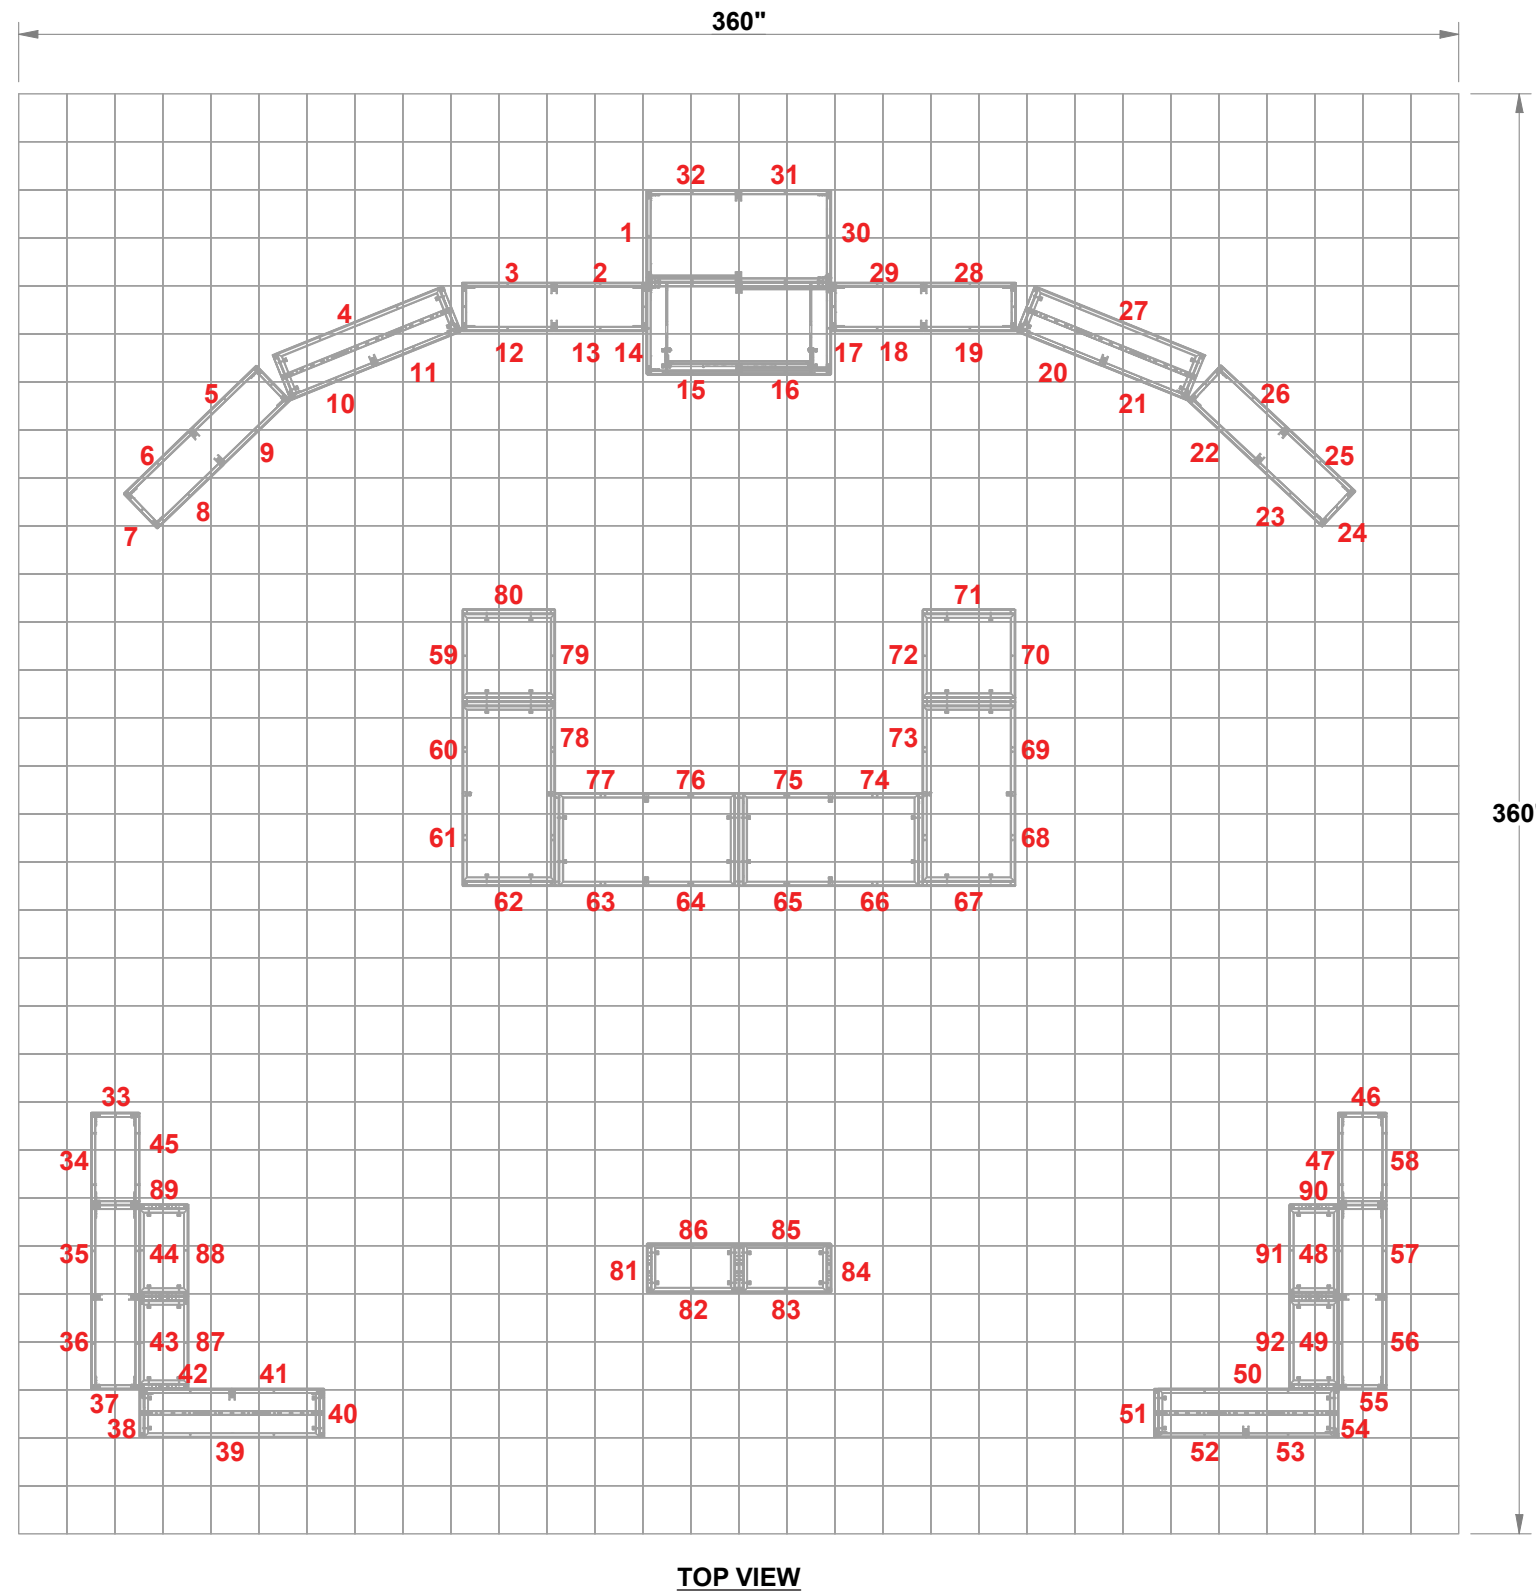

PRELIMINARY GRAPHIC LAYOUT

MultiQuad®
The Last Exhibit You'll Ever Buy

3401 Mary Taylor Road
Birmingham, Alabama 35235
(205) 439-8200

KIT-MQ-WK38

30 x 30 MultiQuad®

PARTS LIST:		
QTY	SIZE	NAME
102	23 X 46	DOUBLE QUAD
30	23 X 23	STANDARD QUAD
20	12.125 X 46	DOUBLE SIDE QUAD
4	12.125 X 23	SIDE QUAD
4	46 X 92	BACKLIT GRAPHIC

PRELIMINARY GRAPHIC LAYOUT

MultiQuad®
The Last Exhibit You'll Ever Buy

3401 Mary Taylor Road
Birmingham, Alabama 35235
(205) 439-8200

KIT-MQ-WK38

30 x 30 MultiQuad®

PRELIMINARY GRAPHIC LAYOUT

FLATTENED ELEVATED VIEW

PARTS LIST:		
QTY	SIZE	NAME
86	23 X 46	DOUBLE QUAD
12	12.125 X 46	DOUBLE SIDE QUAD
3	46 X 92	BACKLIT GRAPHIC

MultiQuad[®]
The Last Exhibit You'll Ever Buy

3401 Mary Taylor Road
Birmingham, Alabama 35235
(205) 439-8200

KIT-MQ-WK38

30 x 30 MultiQuad[®]

PRELIMINARY GRAPHIC LAYOUT

FLATTENED ELEVATED VIEW

PARTS LIST:		
QTY	SIZE	NAME
16	23 X 46	DOUBLE QUAD
30	23 X 23	STANDARD QUAD
8	12.125 X 46	DOUBLE SIDE QUAD
4	12.125 X 23	SIDE QUAD
1	46 X 92	BACKLIT GRAPHIC