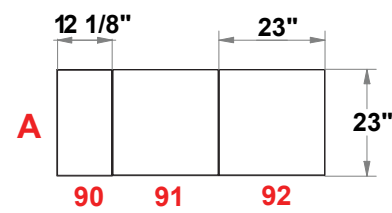

PARTS LIST:		
QTY	SIZE	NAME
86	23 X 46	DOUBLE QUAD
12	12.125 X 46	DOUBLE SIDE QUAD
3	46 X 92	BACKLIT GRAPHIC

MultiQuad[®]
The Last Exhibit You'll Ever Buy

3401 Mary Taylor Road
Birmingham, Alabama 35235
(205) 439-8200

KIT-MQ-WK38

30 x 30 MultiQuad[®]

PRELIMINARY GRAPHIC LAYOUT

FLATTENED ELEVATED VIEW

PARTS LIST:		
QTY	SIZE	NAME
16	23 X 46	DOUBLE QUAD
30	23 X 23	STANDARD QUAD
8	12.125 X 46	DOUBLE SIDE QUAD
4	12.125 X 23	SIDE QUAD
1	46 X 92	BACKLIT GRAPHIC