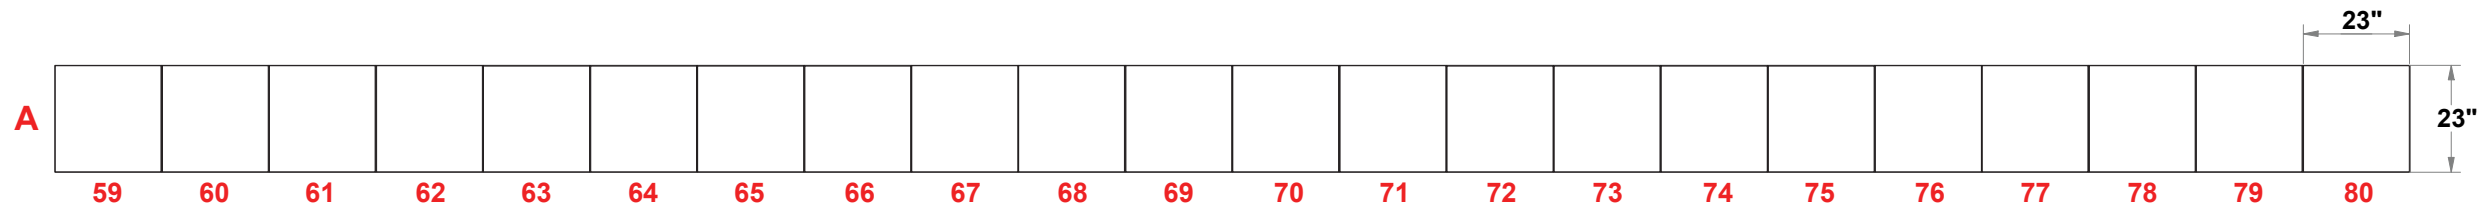

PARTS LIST:		
QTY	SIZE	NAME
86	23 X 46	DOUBLE QUAD
12	12.125 X 46	DOUBLE SIDE QUAD
3	46 X 92	BACKLIT GRAPHIC

MultiQuad[®]
The Last Exhibit You'll Ever Buy

3401 Mary Taylor Road
Birmingham, Alabama 35235
(205) 439-8200

KIT-MQ-WK38

30 x 30 MultiQuad[®]

PRELIMINARY GRAPHIC LAYOUT

FLATTENED ELEVATED VIEW

PARTS LIST:		
QTY	SIZE	NAME
16	23 X 46	DOUBLE QUAD
30	23 X 23	STANDARD QUAD
8	12.125 X 46	DOUBLE SIDE QUAD
4	12.125 X 23	SIDE QUAD
1	46 X 92	BACKLIT GRAPHIC