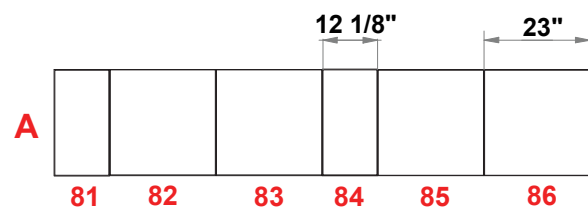

PARTS LIST:		
QTY	SIZE	NAME
86	23 X 46	DOUBLE QUAD
12	12.125 X 46	DOUBLE SIDE QUAD
3	46 X 92	BACKLIT GRAPHIC

MultiQuad[®]
The Last Exhibit You'll Ever Buy

3401 Mary Taylor Road
Birmingham, Alabama 35235
(205) 439-8200

KIT-MQ-WK38

30 x 30 MultiQuad[®]

PRELIMINARY GRAPHIC LAYOUT

FLATTENED ELEVATED VIEW

PARTS LIST:		
QTY	SIZE	NAME
16	23 X 46	DOUBLE QUAD
30	23 X 23	STANDARD QUAD
8	12.125 X 46	DOUBLE SIDE QUAD
4	12.125 X 23	SIDE QUAD
1	46 X 92	BACKLIT GRAPHIC