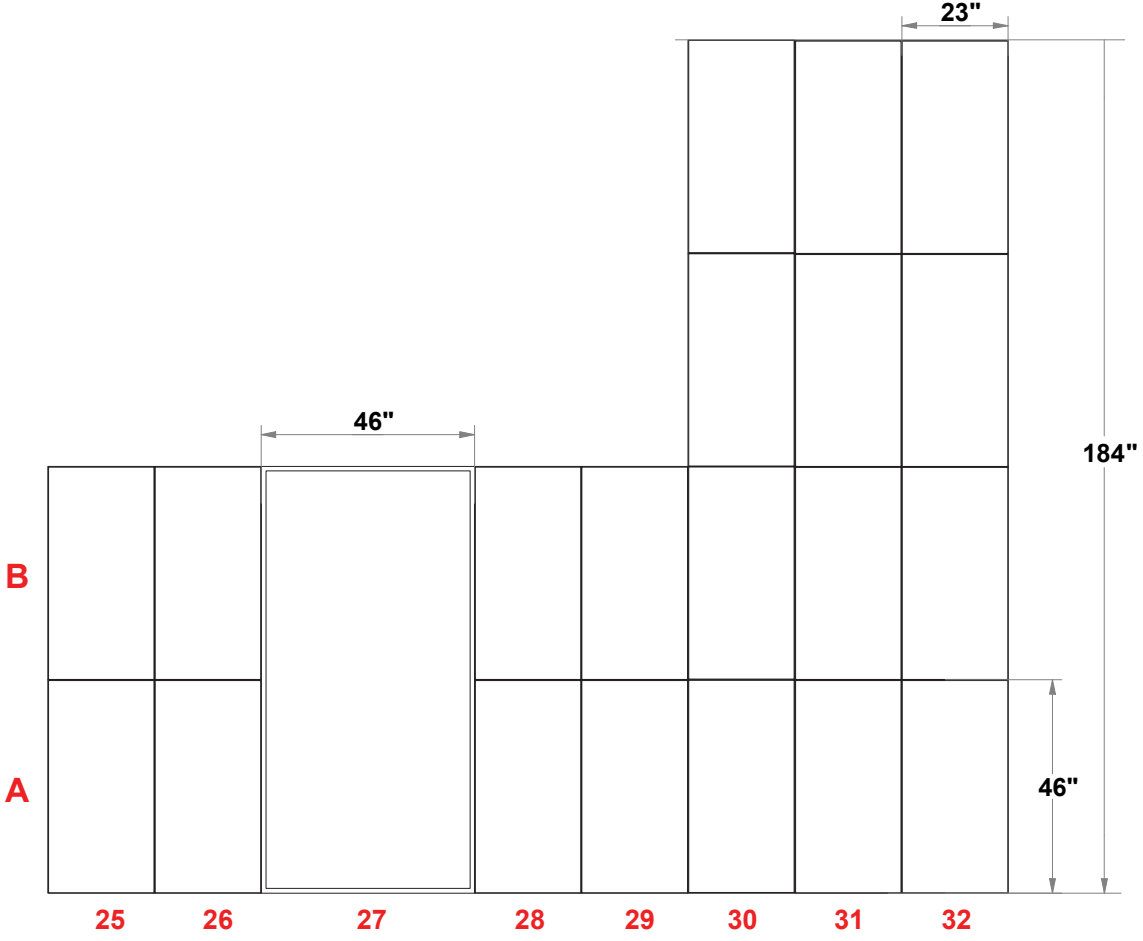

PRELIMINARY GRAPHIC LAYOUT

MultiQuad®
The Last Exhibit You'll Ever Buy

3401 Mary Taylor Road
Birmingham, Alabama 35235
(205) 439-8200

KIT-MQ-WK38

30 x 30 MultiQuad®

PARTS LIST:		
QTY	SIZE	NAME
102	23 X 46	DOUBLE QUAD
30	23 X 23	STANDARD QUAD
20	12.125 X 46	DOUBLE SIDE QUAD
4	12.125 X 23	SIDE QUAD
4	46 X 92	BACKLIT GRAPHIC

PRELIMINARY GRAPHIC LAYOUT

MultiQuad®
The Last Exhibit You'll Ever Buy

3401 Mary Taylor Road
Birmingham, Alabama 35235
(205) 439-8200

KIT-MQ-WK38

30 x 30 MultiQuad®

PRELIMINARY GRAPHIC LAYOUT

FLATTENED ELEVATED VIEW

PARTS LIST:		
QTY	SIZE	NAME
86	23 X 46	DOUBLE QUAD
12	12.125 X 46	DOUBLE SIDE QUAD
3	46 X 92	BACKLIT GRAPHIC

MultiQuad[®]
The Last Exhibit You'll Ever Buy

3401 Mary Taylor Road
Birmingham, Alabama 35235
(205) 439-8200

KIT-MQ-WK38

30 x 30 MultiQuad[®]

PRELIMINARY GRAPHIC LAYOUT

FLATTENED ELEVATED VIEW

PARTS LIST:		
QTY	SIZE	NAME
16	23 X 46	DOUBLE QUAD
30	23 X 23	STANDARD QUAD
8	12.125 X 46	DOUBLE SIDE QUAD
4	12.125 X 23	SIDE QUAD
1	46 X 92	BACKLIT GRAPHIC