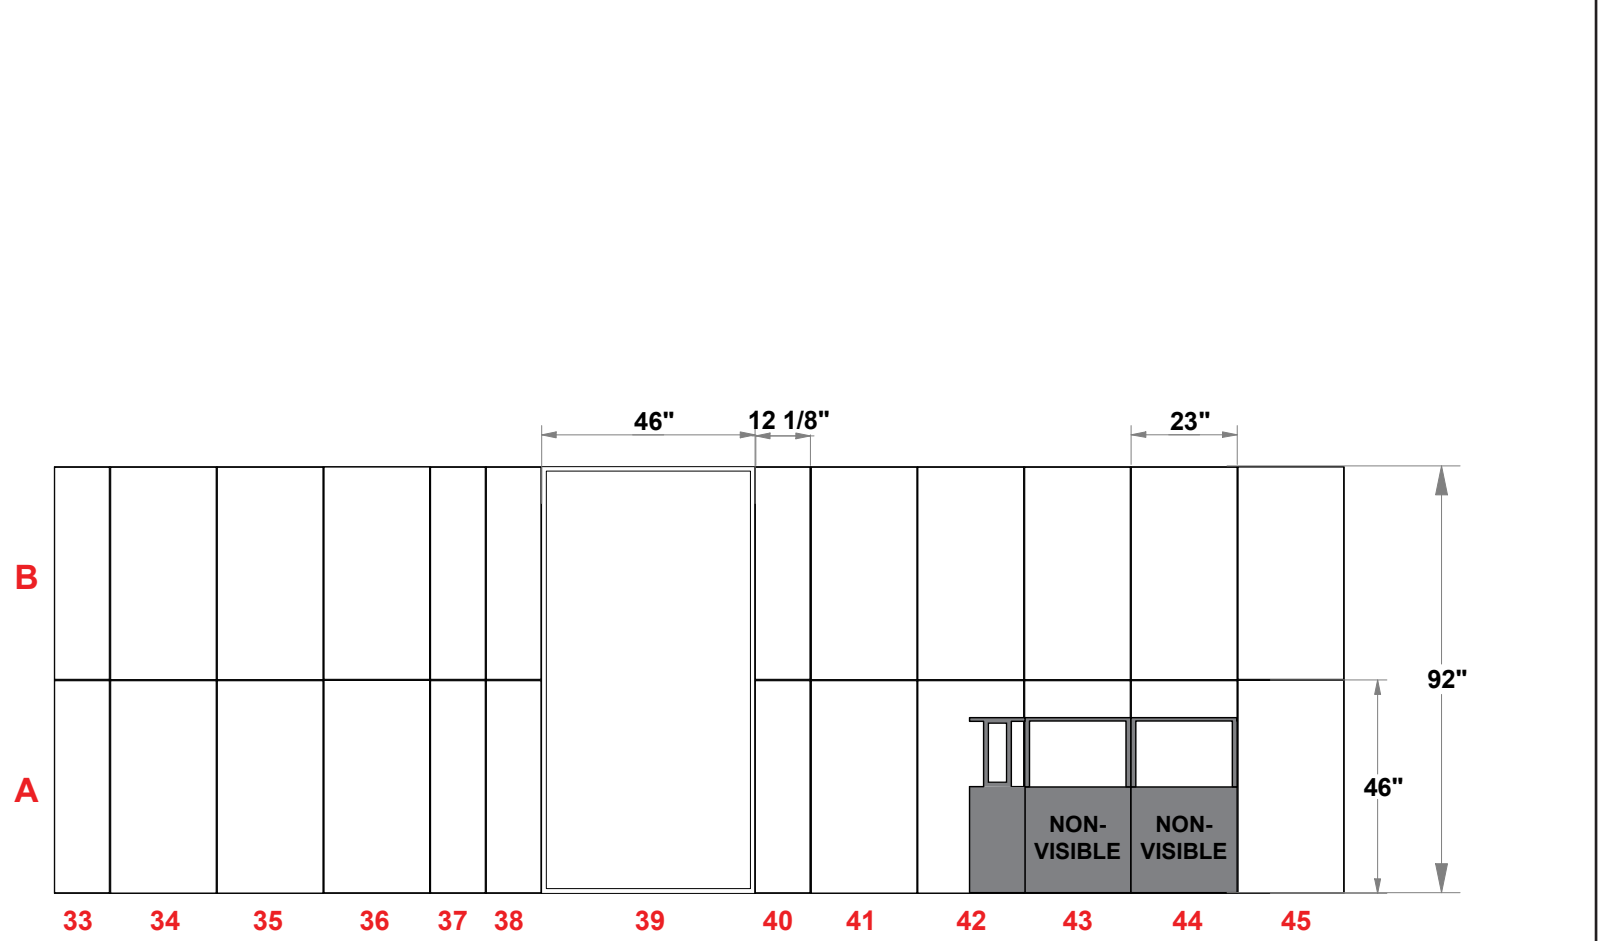

PRELIMINARY GRAPHIC LAYOUT

MultiQuad®
The Last Exhibit You'll Ever Buy

3401 Mary Taylor Road
Birmingham, Alabama 35235
(205) 439-8200

KIT-MQ-WK38

30 x 30 MultiQuad®

PARTS LIST:		
QTY	SIZE	NAME
102	23 X 46	DOUBLE QUAD
30	23 X 23	STANDARD QUAD
20	12.125 X 46	DOUBLE SIDE QUAD
4	12.125 X 23	SIDE QUAD
4	46 X 92	BACKLIT GRAPHIC

PRELIMINARY GRAPHIC LAYOUT

MultiQuad®
The Last Exhibit You'll Ever Buy

3401 Mary Taylor Road
Birmingham, Alabama 35235
(205) 439-8200

KIT-MQ-WK38

30 x 30 MultiQuad®

PRELIMINARY GRAPHIC LAYOUT

FLATTENED ELEVATED VIEW

PARTS LIST:		
QTY	SIZE	NAME
86	23 X 46	DOUBLE QUAD
12	12.125 X 46	DOUBLE SIDE QUAD
3	46 X 92	BACKLIT GRAPHIC

MultiQuad[®]
The Last Exhibit You'll Ever Buy

3401 Mary Taylor Road
Birmingham, Alabama 35235
(205) 439-8200

KIT-MQ-WK38

30 x 30 MultiQuad[®]

PRELIMINARY GRAPHIC LAYOUT

FLATTENED ELEVATED VIEW

PARTS LIST:		
QTY	SIZE	NAME
16	23 X 46	DOUBLE QUAD
30	23 X 23	STANDARD QUAD
8	12.125 X 46	DOUBLE SIDE QUAD
4	12.125 X 23	SIDE QUAD
1	46 X 92	BACKLIT GRAPHIC