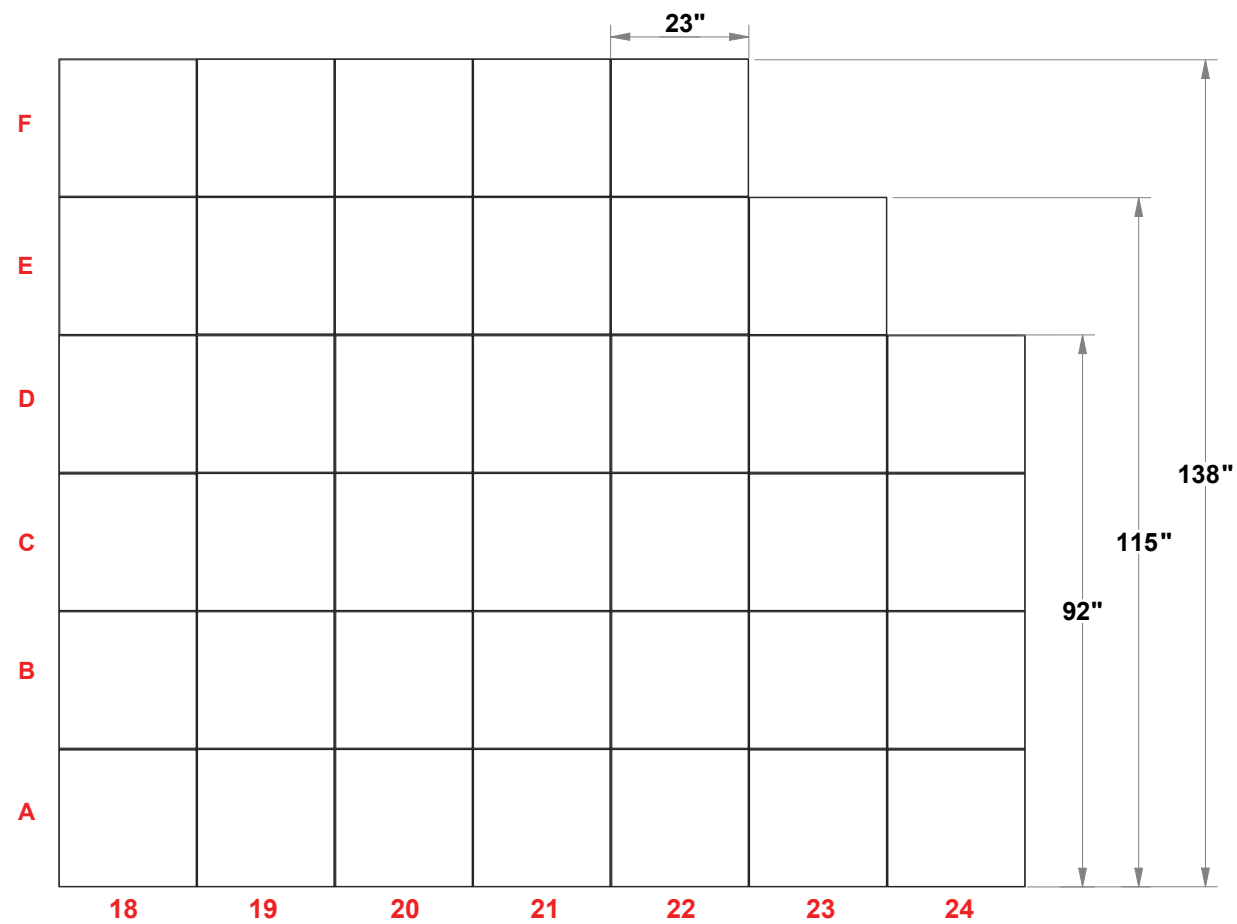

# PRELIMINARY GRAPHIC LAYOUT

**MultiQuad®**  
The Last Exhibit You'll Ever Buy

3401 Mary Taylor Road  
Birmingham, Alabama 35235  
(205) 439-8200

**KIT-MQ-WK37**

TOP VIEW

20 x 20 MultiQuad®

# PRELIMINARY GRAPHIC LAYOUT

## FLATTENED ELEVATED VIEW

PARTS LIST:		
QTY	SIZE	NAME
114	23 X 23	STANDARD QUAD
2	23 X 46	HINGED DOUBLE VERTICAL
2	23 X 92	BACKLIT GRAPHIC

**MultiQuad®**  
The Last Exhibit You'll Ever Buy

3401 Mary Taylor Road  
Birmingham, Alabama 35235  
(205) 439-8200