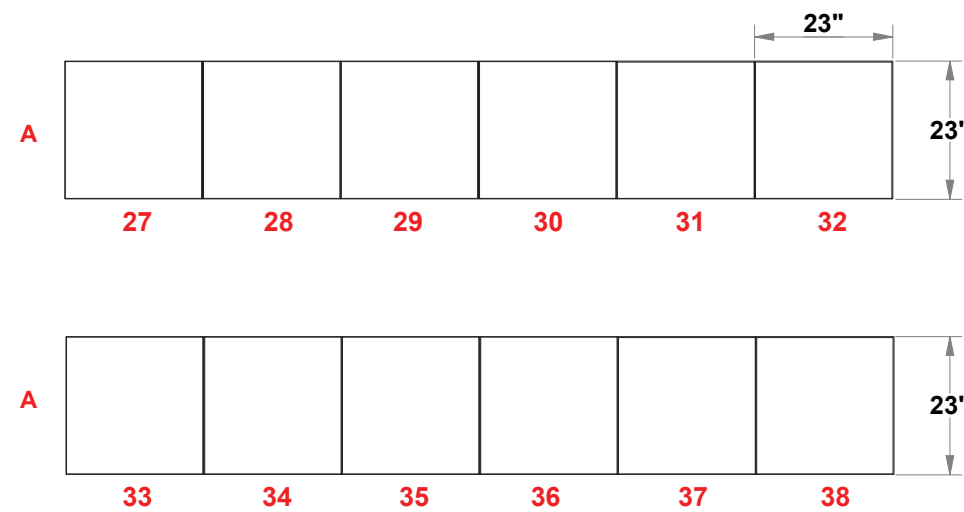

# PRELIMINARY GRAPHIC LAYOUT

**MultiQuad®**  
The Last Exhibit You'll Ever Buy

3401 Mary Taylor Road  
Birmingham, Alabama 35235  
(205) 439-8200

**KIT-MQ-WK37**

TOP VIEW

20 x 20 MultiQuad®

# PRELIMINARY GRAPHIC LAYOUT

## FLATTENED ELEVATED VIEW

PARTS LIST:		
QTY	SIZE	NAME
114	23 X 23	STANDARD QUAD
2	23 X 46	HINGED DOUBLE VERTICAL
2	23 X 92	BACKLIT GRAPHIC

**MultiQuad®**  
The Last Exhibit You'll Ever Buy

3401 Mary Taylor Road  
Birmingham, Alabama 35235  
(205) 439-8200

**KIT-MQ-WK37**

**20 x 20 MultiQuad®**