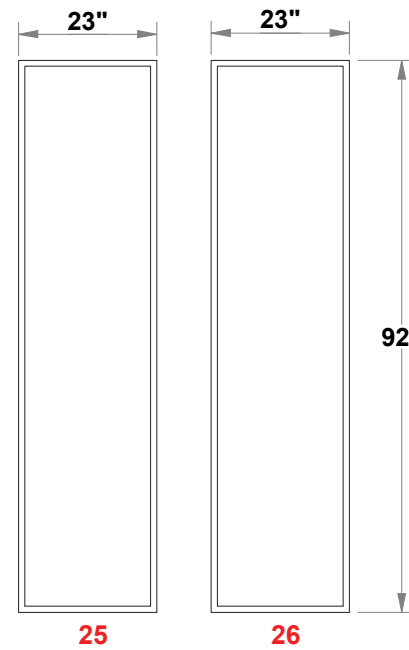

# PRELIMINARY GRAPHIC LAYOUT

**MultiQuad®**  
The Last Exhibit You'll Ever Buy

3401 Mary Taylor Road  
Birmingham, Alabama 35235  
(205) 439-8200

**KIT-MQ-WK37**

TOP VIEW

20 x 20 MultiQuad®

# PRELIMINARY GRAPHIC LAYOUT

## FLATTENED ELEVATED VIEW

PARTS LIST:		
QTY	SIZE	NAME
114	23 X 23	STANDARD QUAD
2	23 X 46	HINGED DOUBLE VERTICAL
2	23 X 92	BACKLIT GRAPHIC

**MultiQuad®**  
The Last Exhibit You'll Ever Buy

3401 Mary Taylor Road  
Birmingham, Alabama 35235  
(205) 439-8200