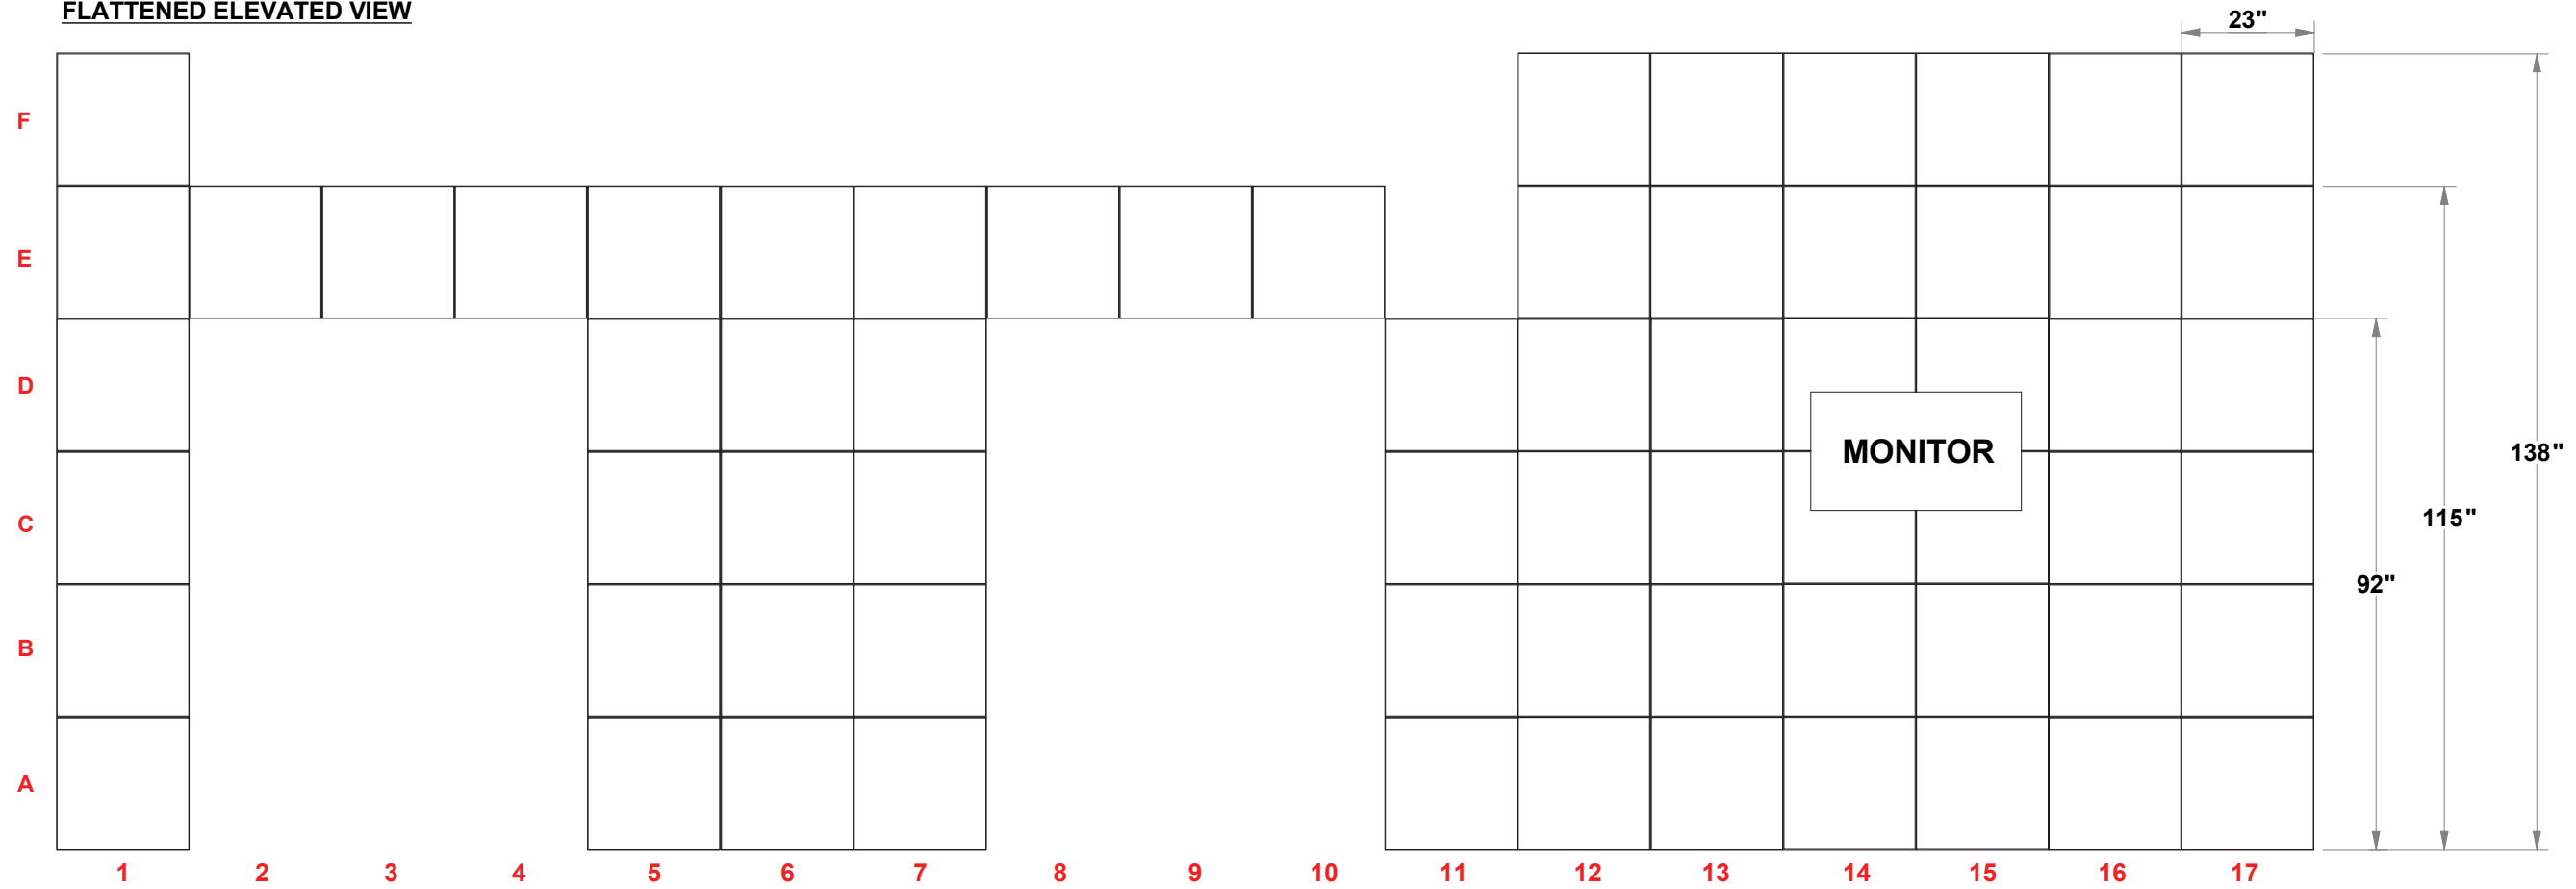

# PRELIMINARY GRAPHIC LAYOUT

## FLATTENED ELEVATED VIEW

PARTS LIST:		
QTY	SIZE	NAME
114	23 X 23	STANDARD QUAD
2	23 X 46	HINGED DOUBLE VERTICAL
2	23 X 92	BACKLIT GRAPHIC

**MultiQuad®**  
The Last Exhibit You'll Ever Buy

3401 Mary Taylor Road  
Birmingham, Alabama 35235  
(205) 439-8200

**KIT-MQ-WK37**

**20 x 20 MultiQuad®**