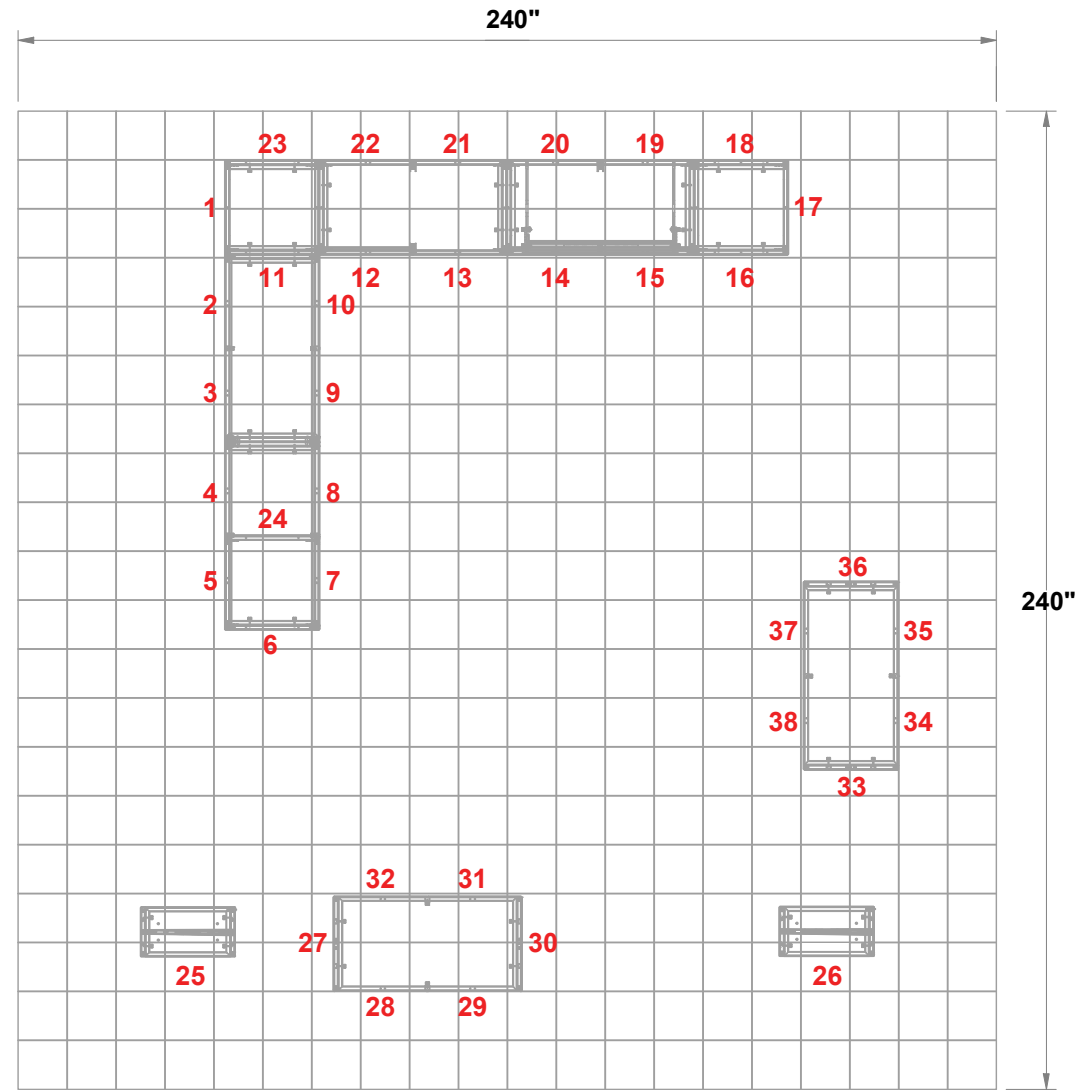

# PRELIMINARY GRAPHIC LAYOUT

**MultiQuad®**  
The Last Exhibit You'll Ever Buy

3401 Mary Taylor Road  
Birmingham, Alabama 35235  
(205) 439-8200

**KIT-MQ-WK37**

TOP VIEW

20 x 20 MultiQuad®

# PRELIMINARY GRAPHIC LAYOUT

## FLATTENED ELEVATED VIEW

PARTS LIST:		
QTY	SIZE	NAME
114	23 X 23	STANDARD QUAD
2	23 X 46	HINGED DOUBLE VERTICAL
2	23 X 92	BACKLIT GRAPHIC

**MultiQuad®**  
The Last Exhibit You'll Ever Buy

3401 Mary Taylor Road  
Birmingham, Alabama 35235  
(205) 439-8200

**KIT-MQ-WK37**

**20 x 20 MultiQuad®**