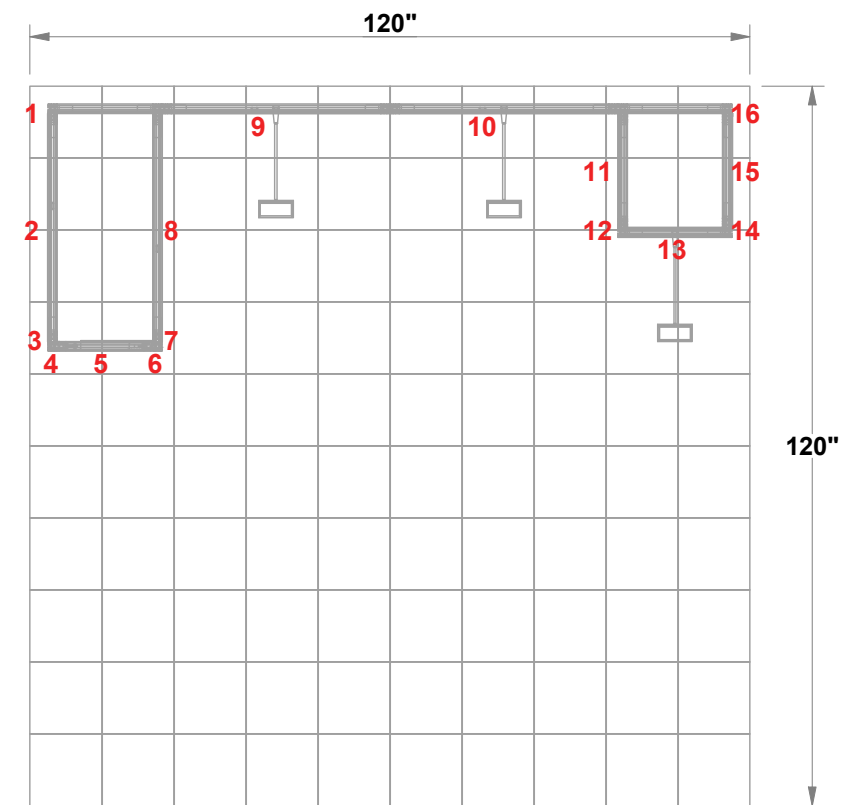

PRELIMINARY GRAPHIC LAYOUT

3401 Mary Taylor Road
Birmingham, Alabama 35235
(205) 439-8200

KIT-HL-WK35

10x10 H-Line

FLATTENED ELEVATED VIEW

PARTS LIST:		
QTY	SIZE	NAME
4	38 X 93	TYPICAL GRAPHIC
3	19 X 93	HALF GRAPHIC
1	15.5 X 93	DOOR GRAPHIC
8	1.5625 X 93	CORNER TRIM

TOP VIEW