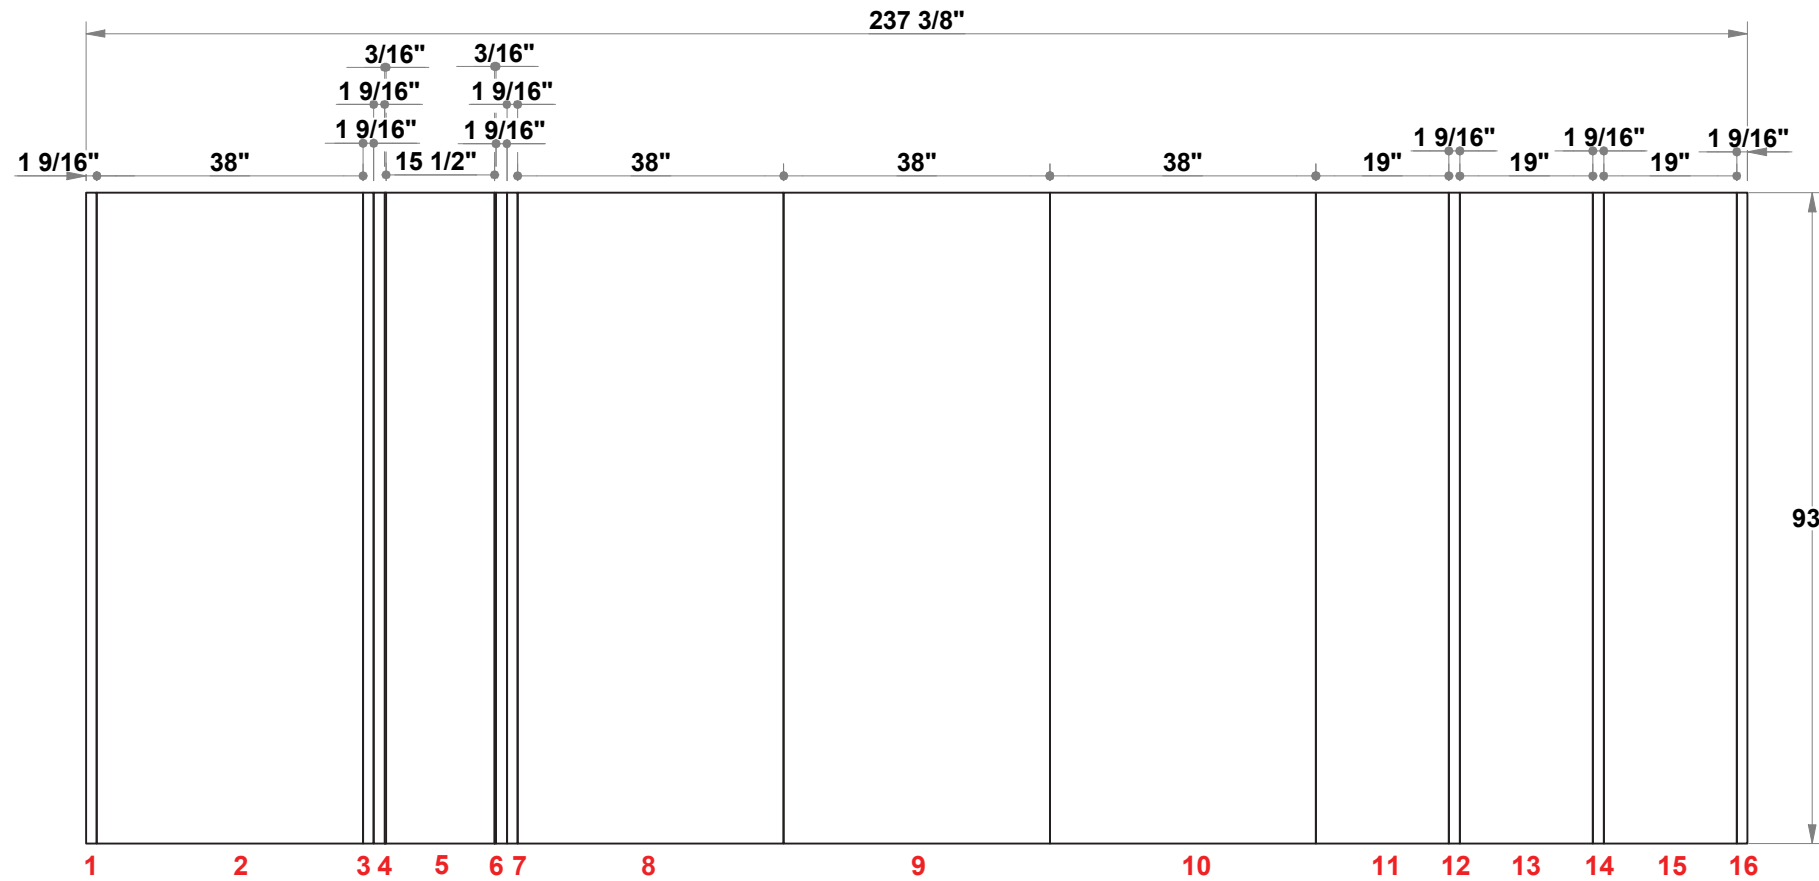

PRELIMINARY GRAPHIC LAYOUT

3401 Mary Taylor Road
Birmingham, Alabama 35235
(205) 439-8200

KIT-HL-WK35

10x10 H-Line

FLATTENED ELEVATED VIEW

PARTS LIST:		
QTY	SIZE	NAME
4	38 X 93	TYPICAL GRAPHIC
3	19 X 93	HALF GRAPHIC
1	15.5 X 93	DOOR GRAPHIC
8	1.5625 X 93	CORNER TRIM

TOP VIEW