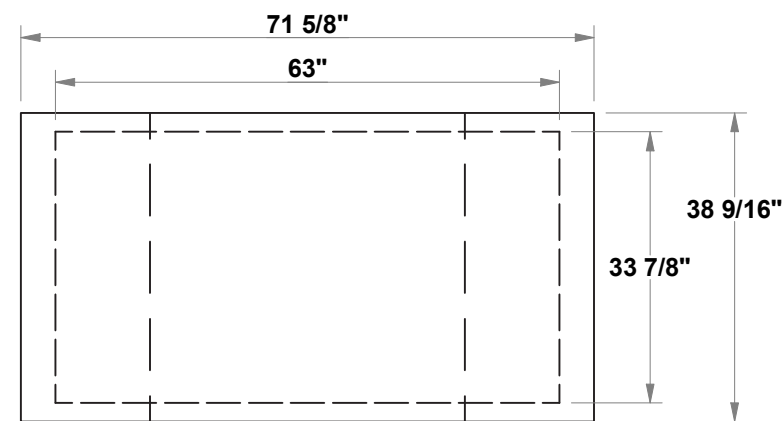

PRELIMINARY GRAPHIC LAYOUT

PARTS LIST:		
QTY	SIZE	NAME
1	57.8125 X 92.875	8 X 5 SILHOUETTE
1	71.65 X 38.58	FLITE PODIUM GRAPHIC

3401 Mary Taylor Road
Birmingham, Alabama 35235
(205) 439-8200

Job #: S-WK34

Date: 9.22.2020

Drawn By: CASS

Project Title

KIT-S-WK34
10x10 SILHOUETTE®

Sheet Title

**PRELIMINARY
GRAPHICS LAYOUT**

1

2

SAFE AREA - - - - -

SEAM - - - - -

TOP VIEW