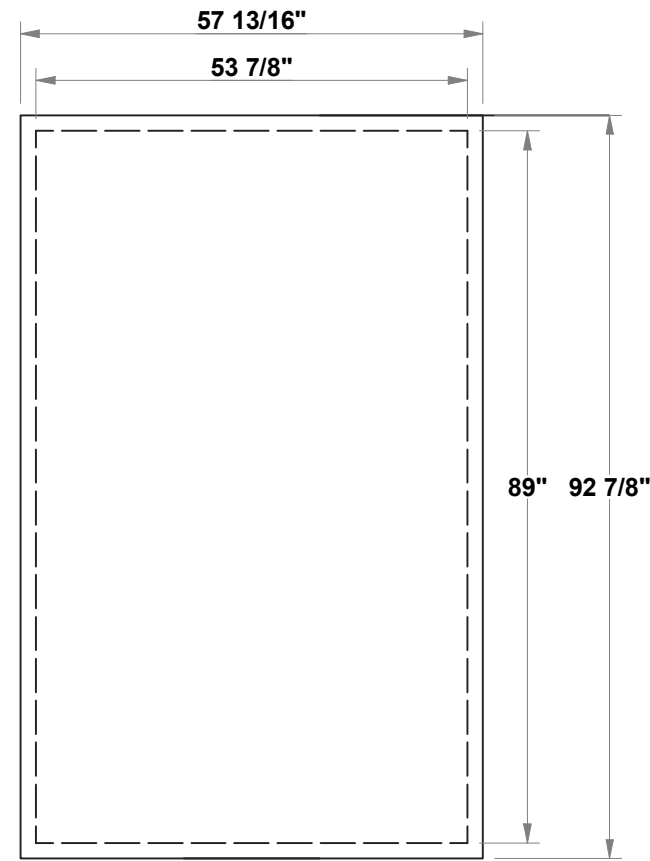

PRELIMINARY GRAPHIC LAYOUT

PARTS LIST:		
QTY	SIZE	NAME
1	57.8125 X 92.875	8 X 5 SILHOUETTE
1	71.65 X 38.58	FLITE PODIUM GRAPHIC

3401 Mary Taylor Road
Birmingham, Alabama 35235
(205) 439-8200

Job #: S-WK34

Date: 9.22.2020

Drawn By: CASS

Project Title

KIT-S-WK34
10x10 SILHOUETTE®

Sheet Title

**PRELIMINARY
GRAPHICS LAYOUT**

1

2

SAFE AREA - - - - -

SEAM - - - - -

TOP VIEW