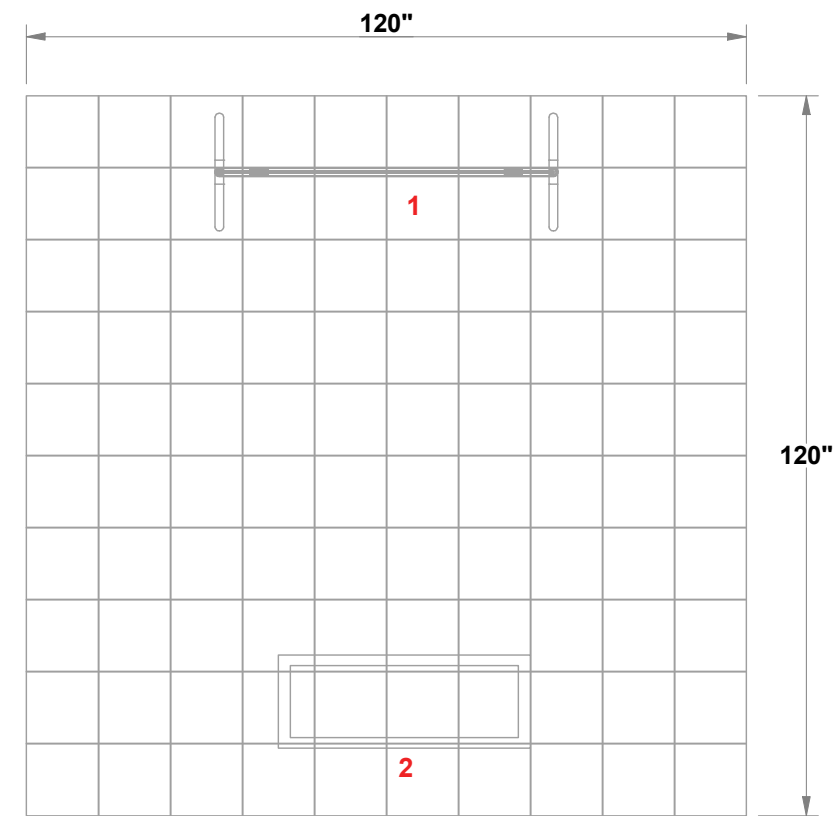

PRELIMINARY GRAPHIC LAYOUT

PARTS LIST:		
QTY	SIZE	NAME
1	57.8125 X 92.875	8 X 5 SILHOUETTE
1	71.65 X 38.58	FLITE PODIUM GRAPHIC

3401 Mary Taylor Road
Birmingham, Alabama 35235
(205) 439-8200

Job #: S-WK34

Date: 9.22.2020

Drawn By: CASS

Project Title

KIT-S-WK34
10x10 SILHOUETTE®

Sheet Title

**PRELIMINARY
GRAPHICS LAYOUT**

1

2

SAFE AREA - - - - -

SEAM - - - - -

TOP VIEW