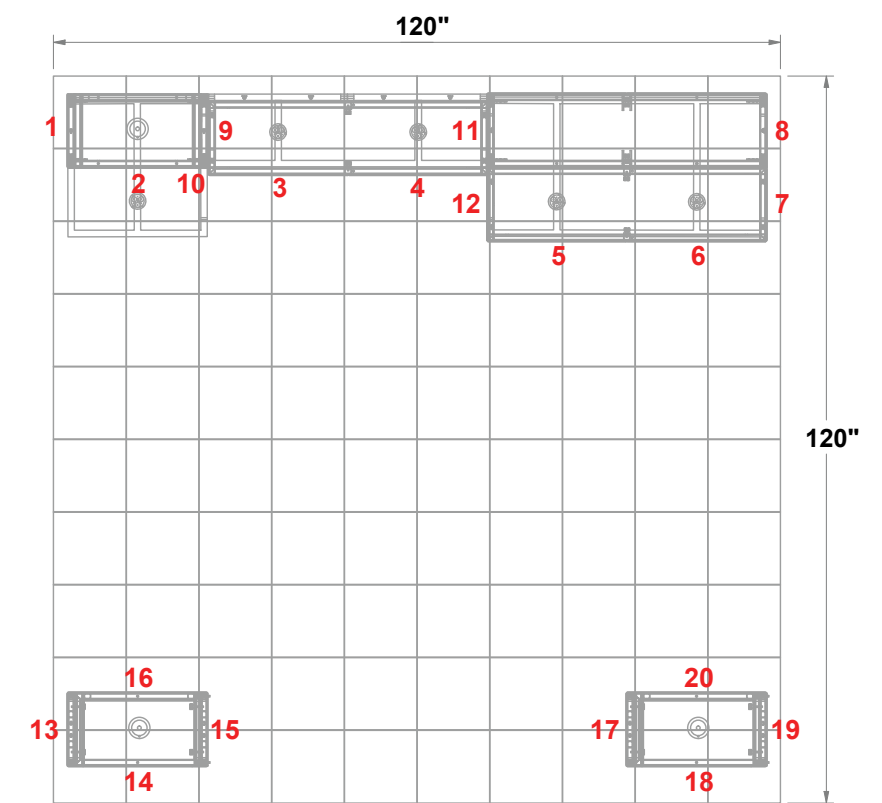

# PRELIMINARY GRAPHIC LAYOUT

**MultiQuad®**  
The Last Exhibit You'll Ever Buy

3401 Mary Taylor Road  
Birmingham, Alabama 35235  
(205) 439-8200

**KIT-MQ-WK33**

**FLATTENED ELEVATED VIEW**

**TOP VIEW**

PARTS LIST:		
QTY	SIZE	NAME
19	23 X 23	STANDARD QUAD
22	12.125 X 23	SIDE QUAD
5	23 X 23	SHOWCASE QUAD

**10x10 MultiQuad®**