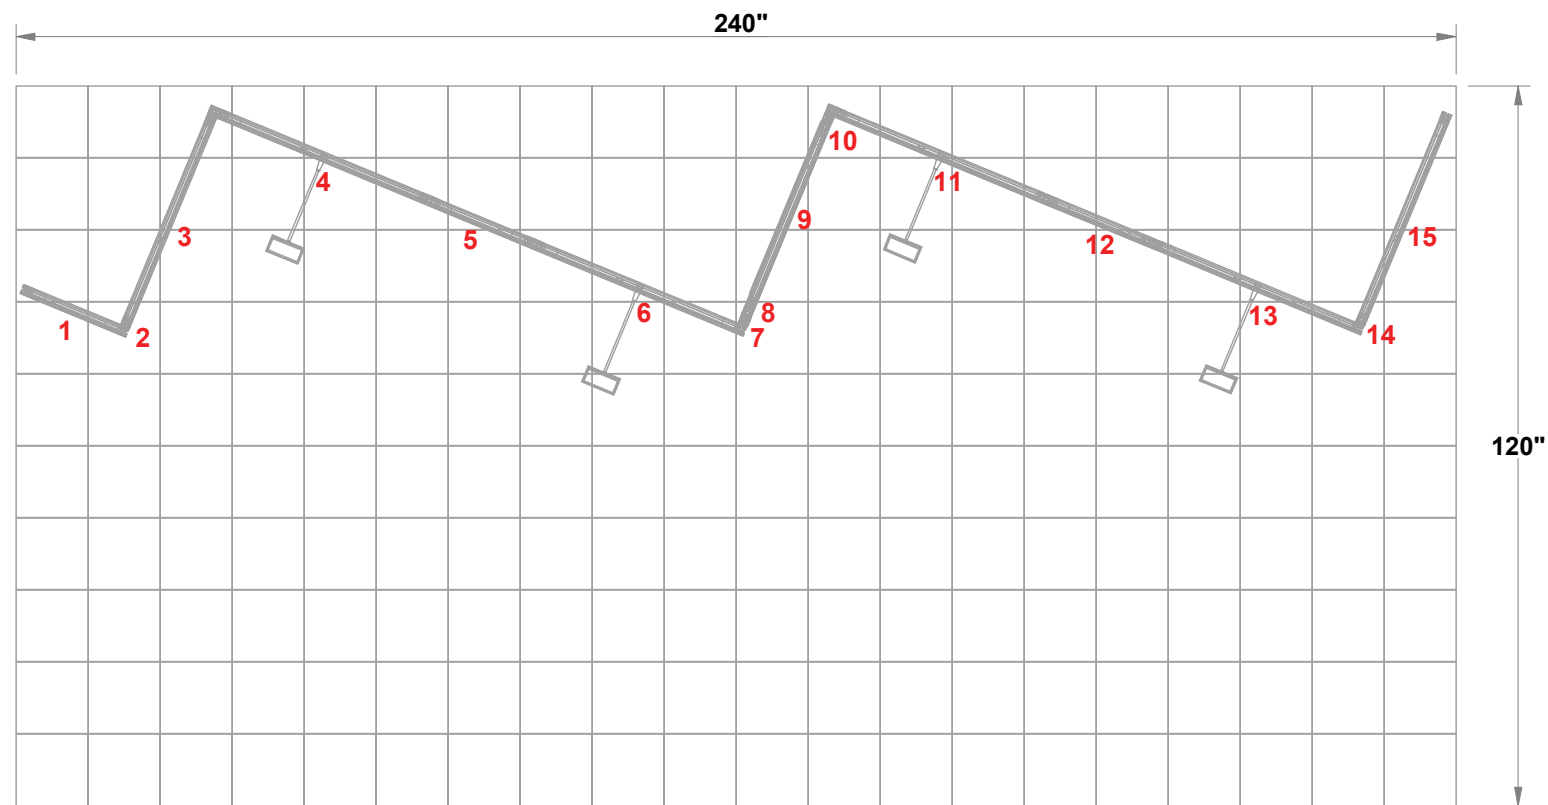

PRELIMINARY GRAPHIC LAYOUT

3401 Mary Taylor Road
Birmingham, Alabama 35235
(205) 439-8200

KIT-HL-WK32

FLATTENED ELEVATED VIEW

TOP VIEW

PARTS LIST:

QTY	SIZE	NAME
6	38 X 93	TYPICAL GRAPHIC
3	19 X 93	HALF GRAPHIC
1	34.5 X 93	DOOR GRAPHIC
5	1.5625 X 93	CORNER TRIM

10 X 20 H-Line