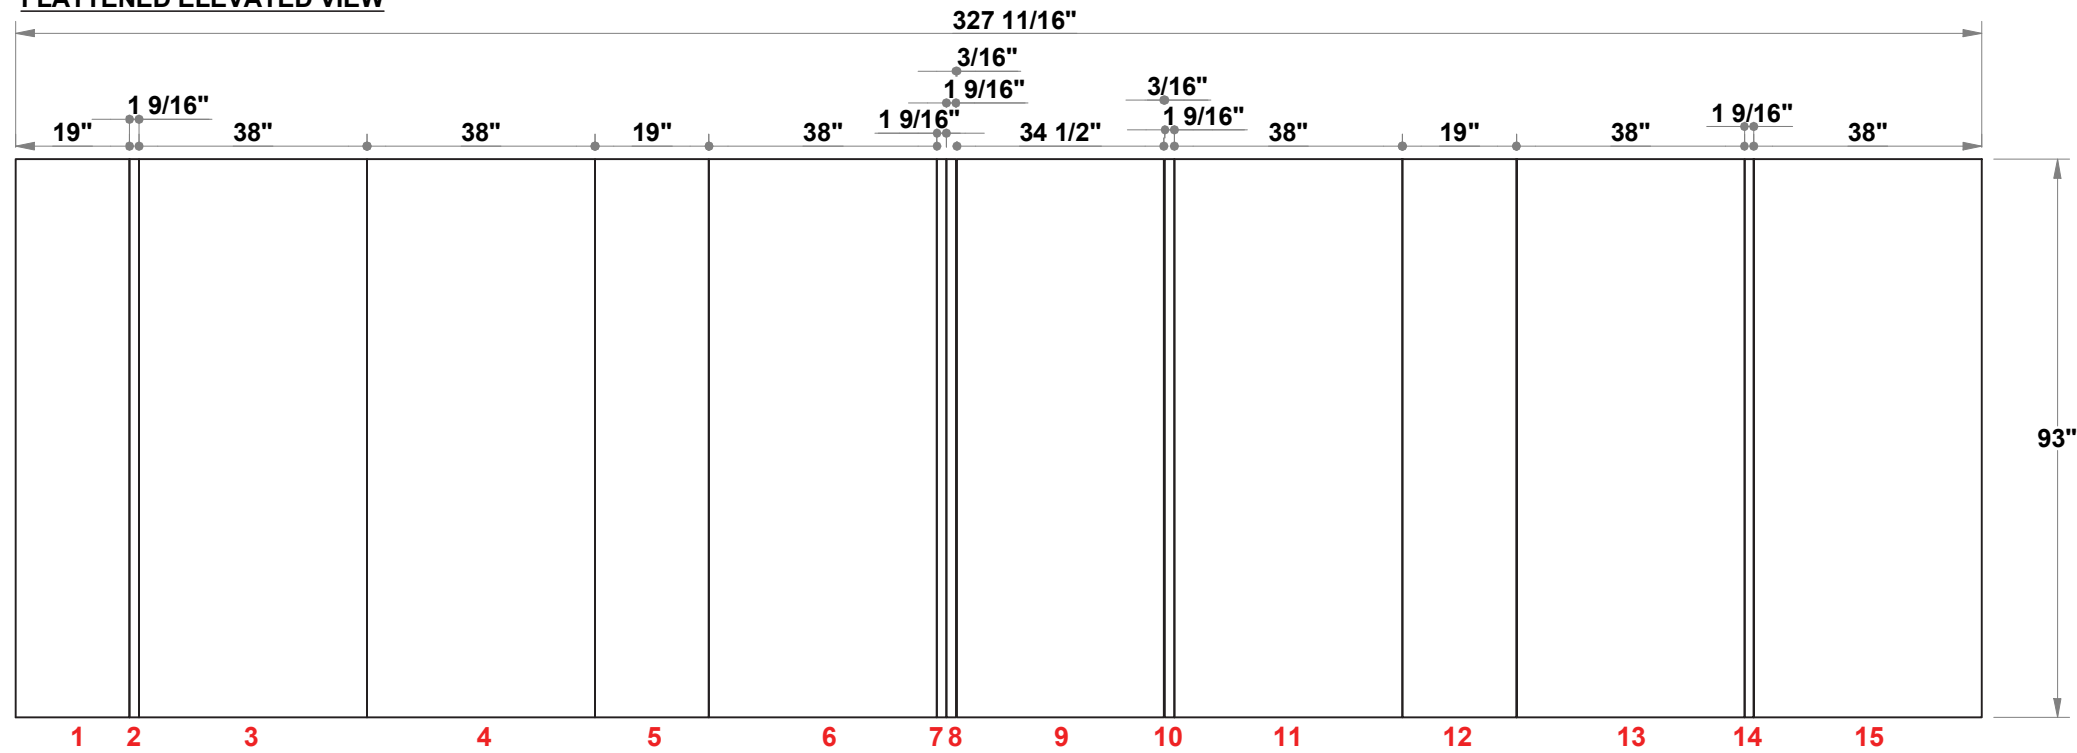

PRELIMINARY GRAPHIC LAYOUT

3401 Mary Taylor Road
Birmingham, Alabama 35235
(205) 439-8200

KIT-HL-WK32

FLATTENED ELEVATED VIEW

TOP VIEW

PARTS LIST:

QTY	SIZE	NAME
6	38 X 93	TYPICAL GRAPHIC
3	19 X 93	HALF GRAPHIC
1	34.5 X 93	DOOR GRAPHIC
5	1.5625 X 93	CORNER TRIM

10 X 20 H-Line