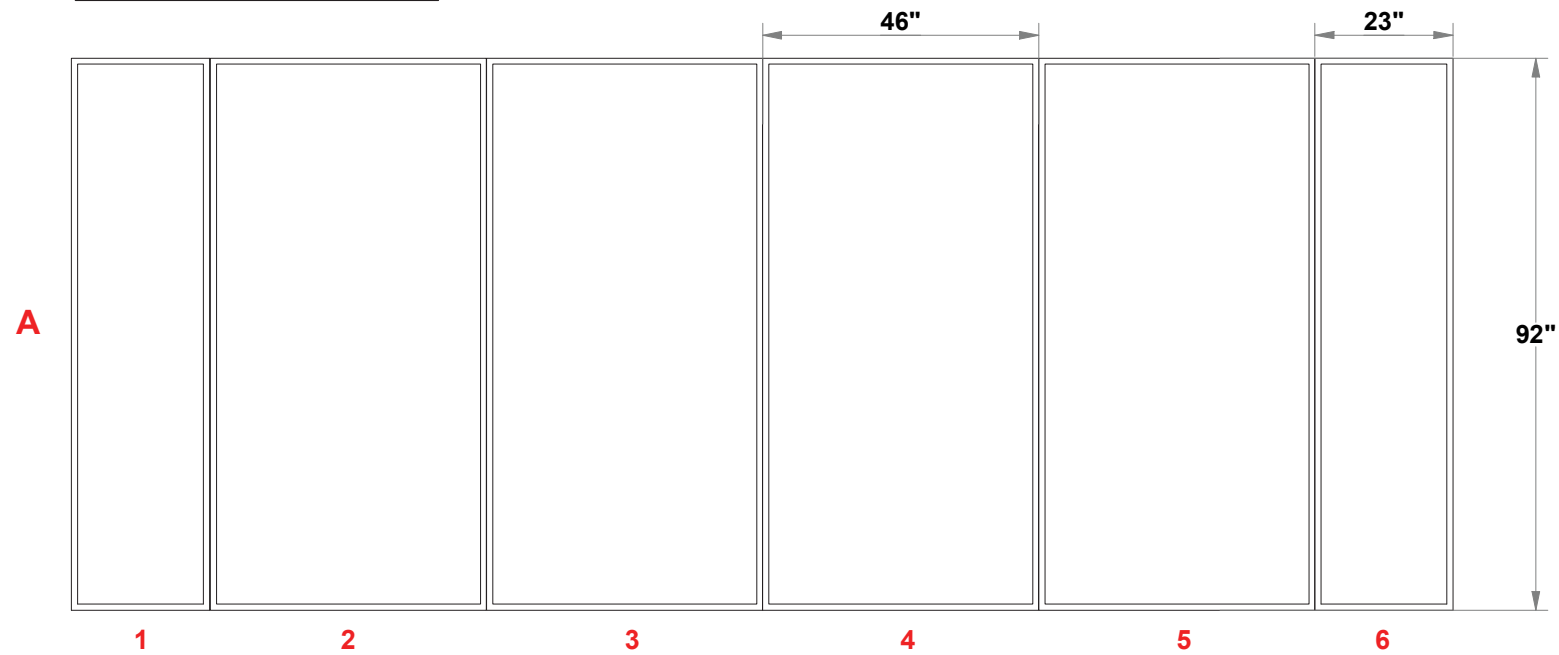

PRELIMINARY GRAPHIC LAYOUT

FLATTENED ELEVATED VIEW

PARTS LIST:		
QTY	SIZE	NAME
4	46 X 92	FULL BACKLIT GRAPHIC
2	23 X 92	HALF BACKLIT GRAPHIC
1	23 X 23	BACKLIT GRAPHIC
10	23 X 23	STANDARD QUAD
1	12.125 X 23	SIDE QUAD

MultiQuad®
The Last Exhibit You'll Ever Buy

3401 Mary Taylor Road
Birmingham, Alabama 35235
(205) 439-8200

KIT-MQ-WK29

10x20 MultiQuad®