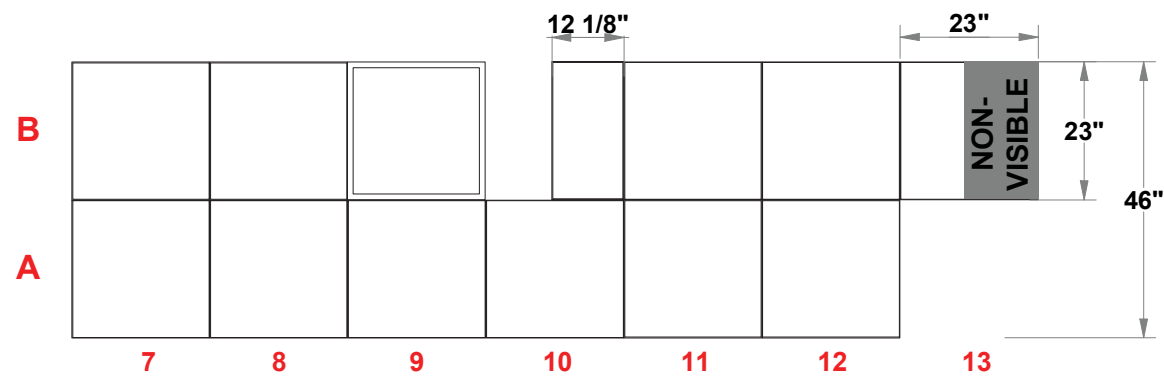

PRELIMINARY GRAPHIC LAYOUT

FLATTENED ELEVATED VIEW

PARTS LIST:		
QTY	SIZE	NAME
4	46 X 92	FULL BACKLIT GRAPHIC
2	23 X 92	HALF BACKLIT GRAPHIC
1	23 X 23	BACKLIT GRAPHIC
10	23 X 23	STANDARD QUAD
1	12.125 X 23	SIDE QUAD