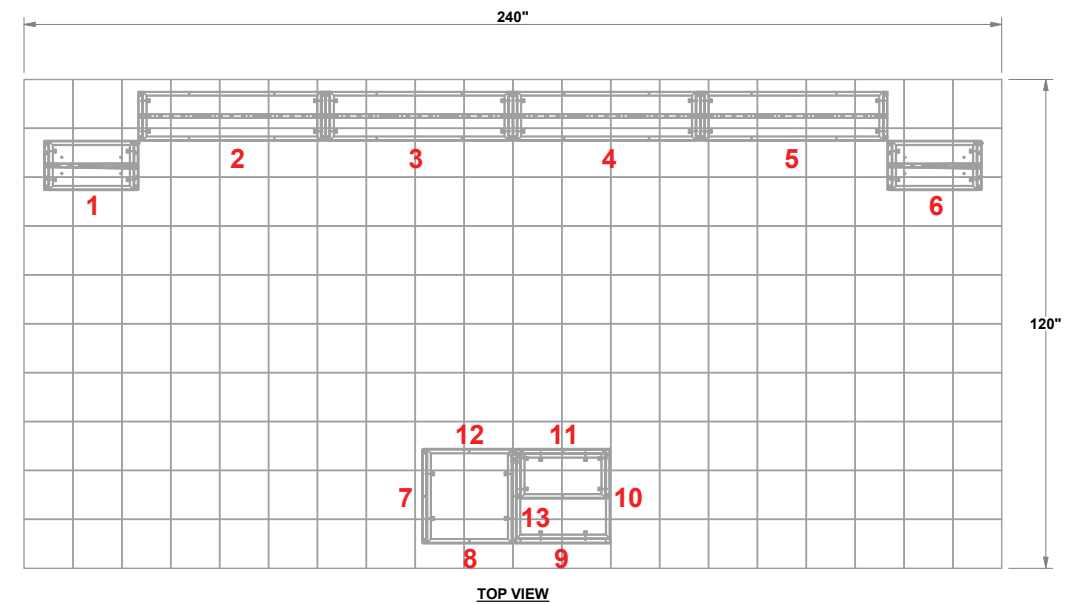

PRELIMINARY GRAPHIC LAYOUT

FLATTENED ELEVATED VIEW

PARTS LIST:		
QTY	SIZE	NAME
4	46 X 92	FULL BACKLIT GRAPHIC
2	23 X 92	HALF BACKLIT GRAPHIC
1	23 X 23	BACKLIT GRAPHIC
10	23 X 23	STANDARD QUAD
1	12.125 X 23	SIDE QUAD

MultiQuad®
The Last Exhibit You'll Ever Buy

3401 Mary Taylor Road
Birmingham, Alabama 35235
(205) 439-8200

KIT-MQ-WK29

10x20 MultiQuad®