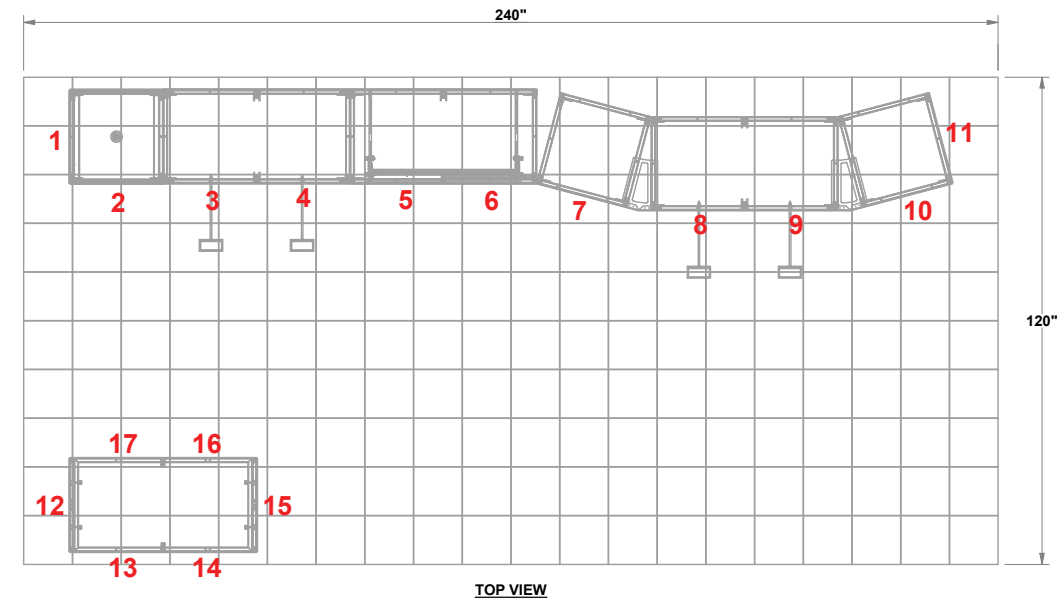

# PRELIMINARY GRAPHIC LAYOUT

## FLATTENED ELEVATED VIEW

| PARTS LIST: |         |                        |
|-------------|---------|------------------------|
| QTY         | SIZE    | NAME                   |
| 27          | 23 X 23 | STANDARD QUAD          |
| 3           | 23 X 23 | SHOWCASE QUAD          |
| 16          | 26 X 23 | CUSTOM QUAD            |
| 2           | 23 X 46 | HINGED DOUBLE VERTICAL |