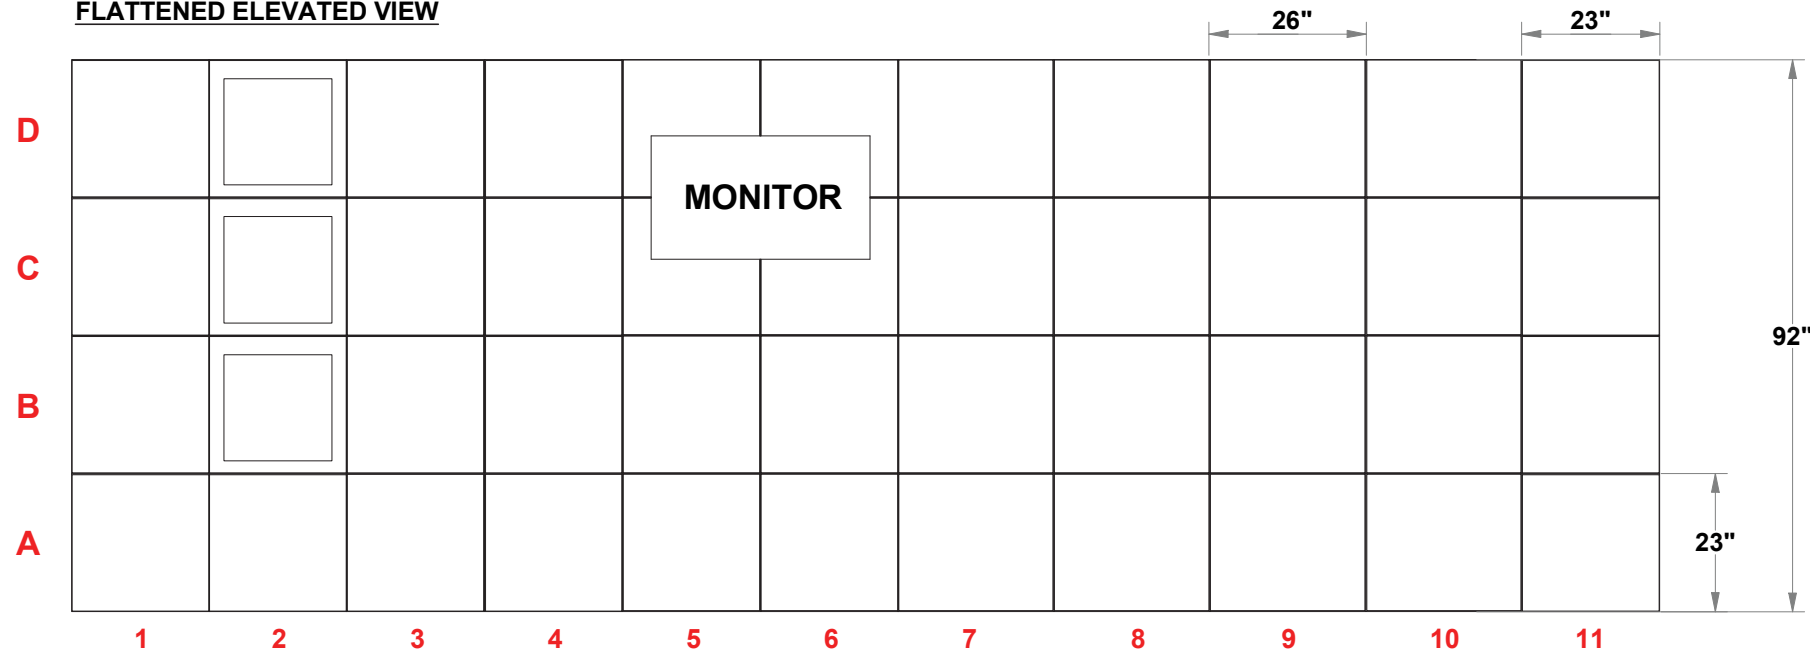

# PRELIMINARY GRAPHIC LAYOUT

## FLATTENED ELEVATED VIEW

| PARTS LIST: |         |                        |
|-------------|---------|------------------------|
| QTY         | SIZE    | NAME                   |
| 27          | 23 X 23 | STANDARD QUAD          |
| 3           | 23 X 23 | SHOWCASE QUAD          |
| 16          | 26 X 23 | CUSTOM QUAD            |
| 2           | 23 X 46 | HINGED DOUBLE VERTICAL |