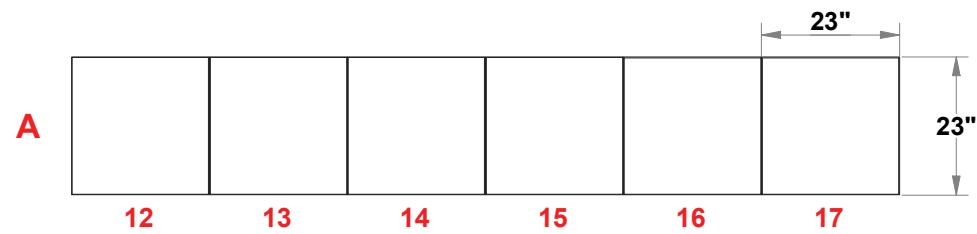

# PRELIMINARY GRAPHIC LAYOUT

## FLATTENED ELEVATED VIEW

| PARTS LIST: |         |                        |
|-------------|---------|------------------------|
| QTY         | SIZE    | NAME                   |
| 27          | 23 X 23 | STANDARD QUAD          |
| 3           | 23 X 23 | SHOWCASE QUAD          |
| 16          | 26 X 23 | CUSTOM QUAD            |
| 2           | 23 X 46 | HINGED DOUBLE VERTICAL |