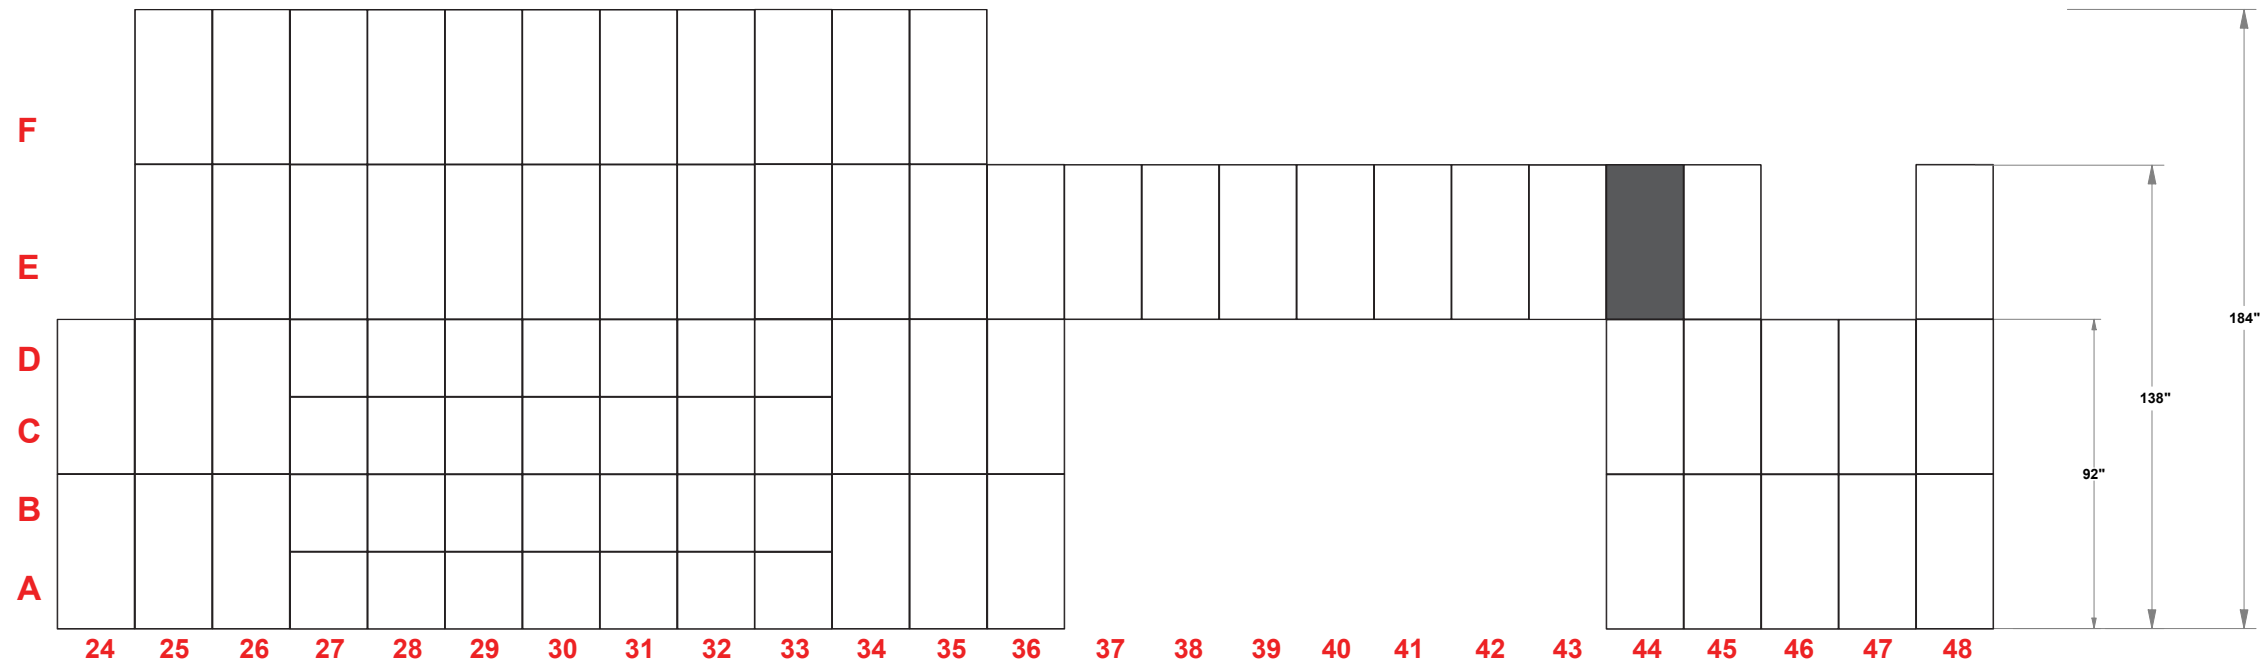

3401 Mary Taylor Road
Birmingham, Alabama 35235
(205) 439-8200

KIT-MQ-WK26

TOP VIEW

20x30 MultiQuad[®]

PRELIMINARY GRAPHIC LAYOUT

MultiQuad®
The Last Exhibit You'll Ever Buy

3401 Mary Taylor Road
Birmingham, Alabama 35235
(205) 439-8200

KIT-MQ-WK26

PARTS LIST:		
QTY	SIZE	NAME
118	23 X 46	DOUBLE QUAD
52	23 X 23	STANDARD QUAD

20x30 MultiQuad®