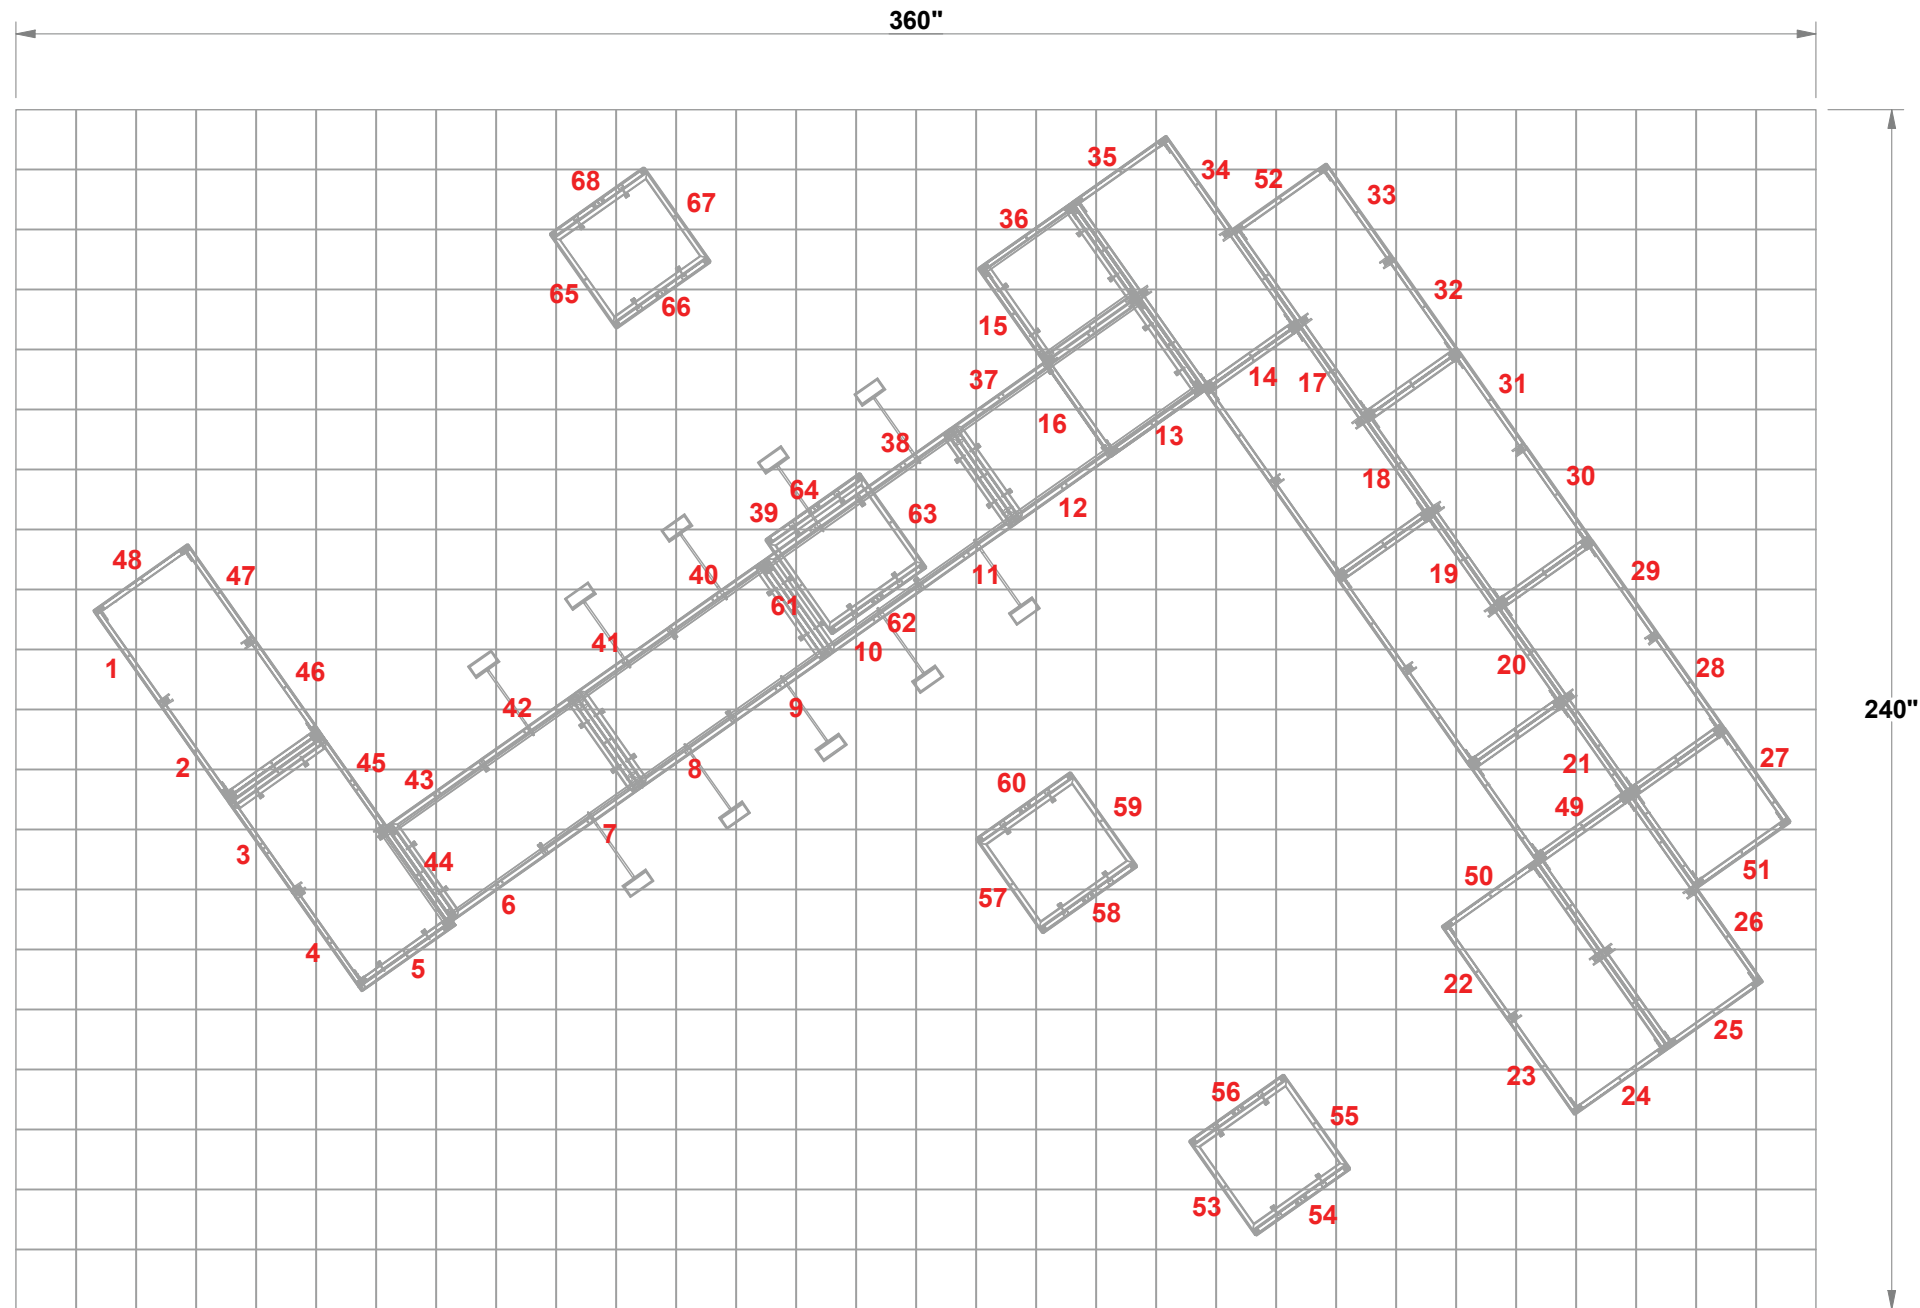

PRELIMINARY GRAPHIC LAYOUT

MultiQuad®
The Last Exhibit You'll Ever Buy

3401 Mary Taylor Road
Birmingham, Alabama 35235
(205) 439-8200

KIT-MQ-WK26

20x30 MultiQuad®

PRELIMINARY GRAPHIC LAYOUT

MultiQuad[®]
The Last Exhibit You'll Ever Buy

3401 Mary Taylor Road
Birmingham, Alabama 35235
(205) 439-8200

KIT-MQ-WK26

TOP VIEW

20x30 MultiQuad[®]

PRELIMINARY GRAPHIC LAYOUT

MultiQuad®
The Last Exhibit You'll Ever Buy

3401 Mary Taylor Road
Birmingham, Alabama 35235
(205) 439-8200

KIT-MQ-WK26

PARTS LIST:		
QTY	SIZE	NAME
118	23 X 46	DOUBLE QUAD
52	23 X 23	STANDARD QUAD

20x30 MultiQuad®