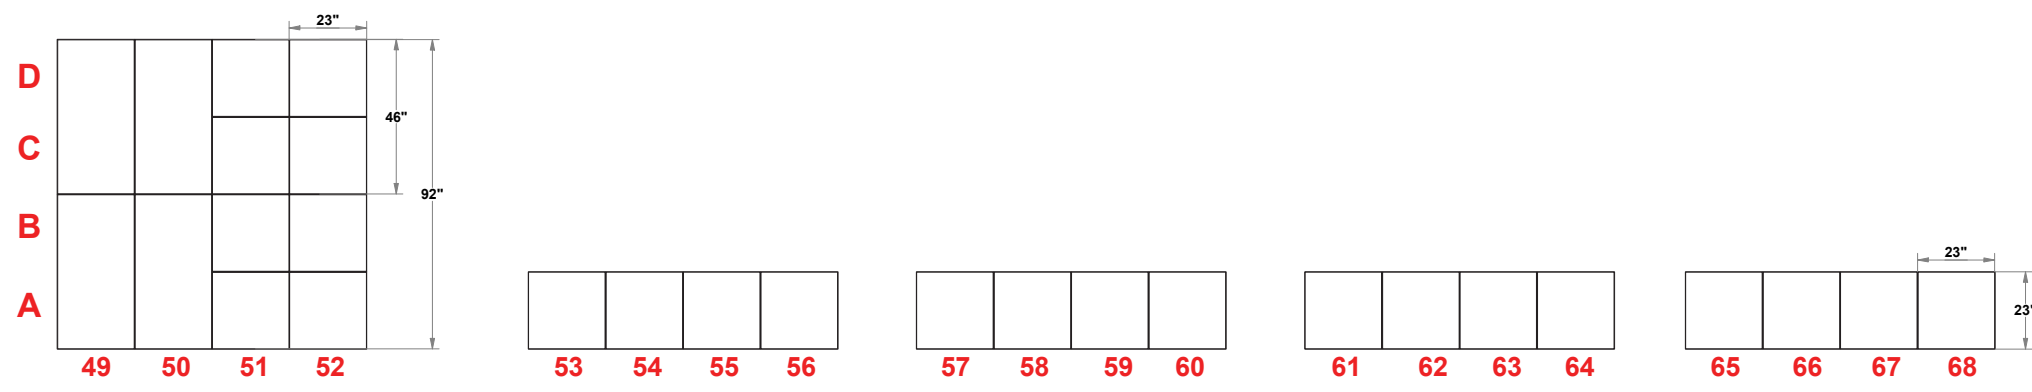

3401 Mary Taylor Road
Birmingham, Alabama 35235
(205) 439-8200

KIT-MQ-WK26

TOP VIEW

20x30 MultiQuad[®]

PRELIMINARY GRAPHIC LAYOUT

MultiQuad®
The Last Exhibit You'll Ever Buy

3401 Mary Taylor Road
Birmingham, Alabama 35235
(205) 439-8200

KIT-MQ-WK26

PARTS LIST:		
QTY	SIZE	NAME
118	23 X 46	DOUBLE QUAD
52	23 X 23	STANDARD QUAD

20x30 MultiQuad®