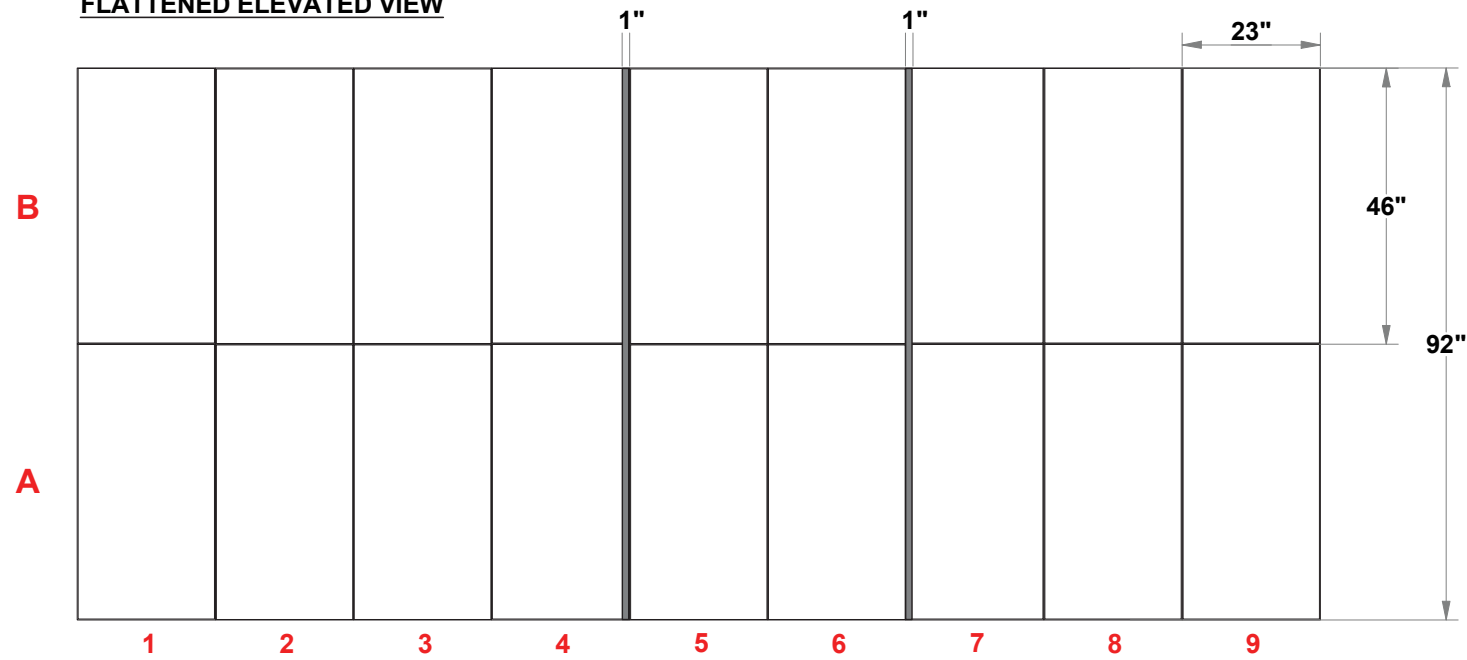

PRELIMINARY GRAPHIC LAYOUT

FLATTENED ELEVATED VIEW

PARTS LIST:		
QTY	SIZE	NAME
22	23 X 46	DOUBLE QUAD

MultiQuad®
The Last Exhibit You'll Ever Buy

3401 Mary Taylor Road
Birmingham, Alabama 35235
(205) 439-8200

KIT-MQ-WK25

10x10 MultiQuad®