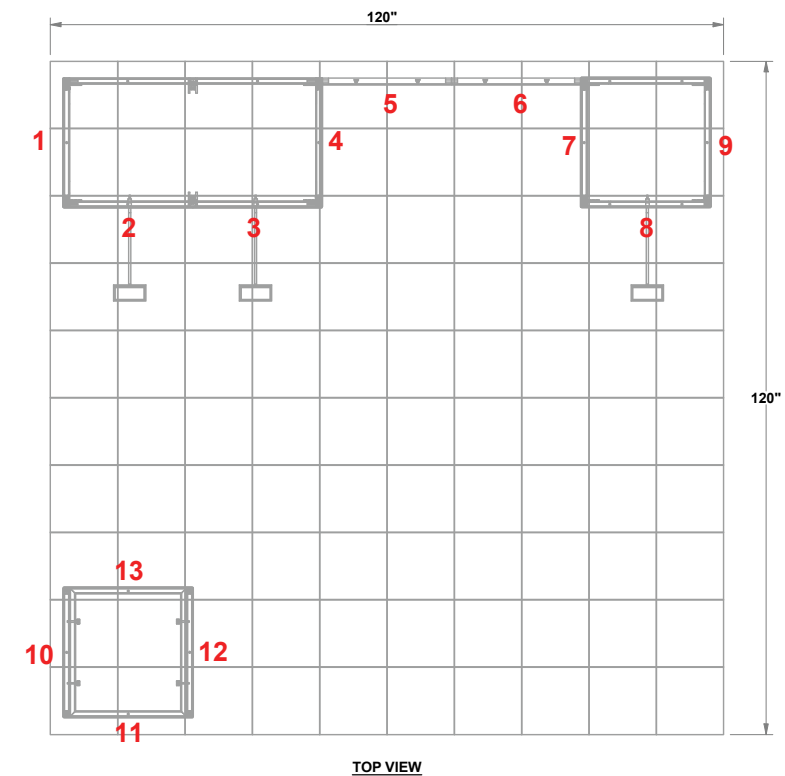

PRELIMINARY GRAPHIC LAYOUT

FLATTENED ELEVATED VIEW

PARTS LIST:		
QTY	SIZE	NAME
22	23 X 46	DOUBLE QUAD

MultiQuad®
The Last Exhibit You'll Ever Buy

3401 Mary Taylor Road
Birmingham, Alabama 35235
(205) 439-8200

KIT-MQ-WK25

10x10 MultiQuad®