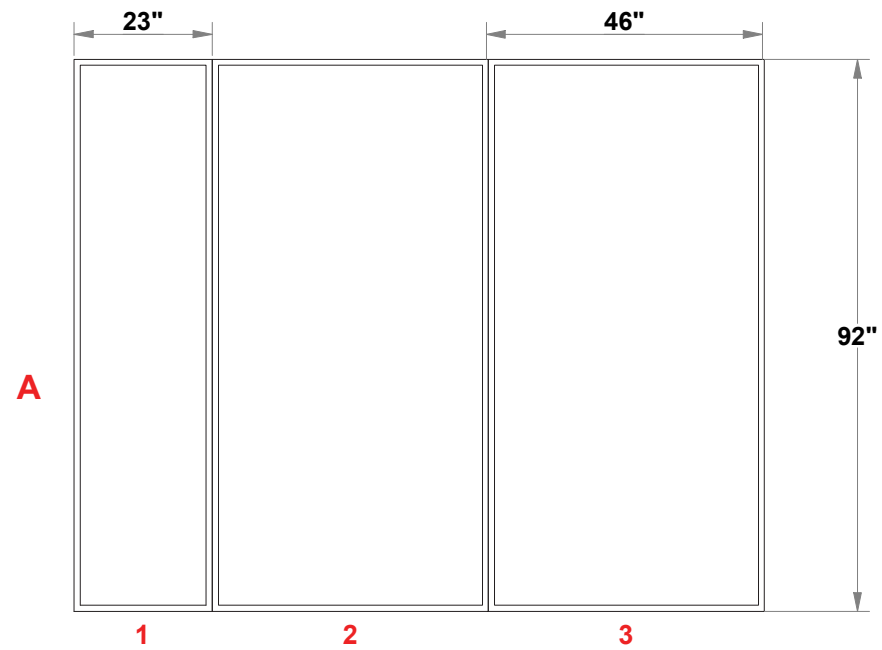

PRELIMINARY GRAPHIC LAYOUT

FLATTENED ELEVATED VIEW

PARTS LIST:		
QTY	SIZE	NAME
2	46 X 92	FULL BACKLIT GRAPHIC
1	23 x 92	HALF BACKLIT GRAPHIC
1	34.5 X 46	PODIUM BACKLIT GRAPHIC

TOP VIEW

MultiQuad®
The Last Exhibit You'll Ever Buy

3401 Mary Taylor Road
Birmingham, Alabama 35235
(205) 439-8200

KIT-EL-WK23

10x10 MultiQuad®