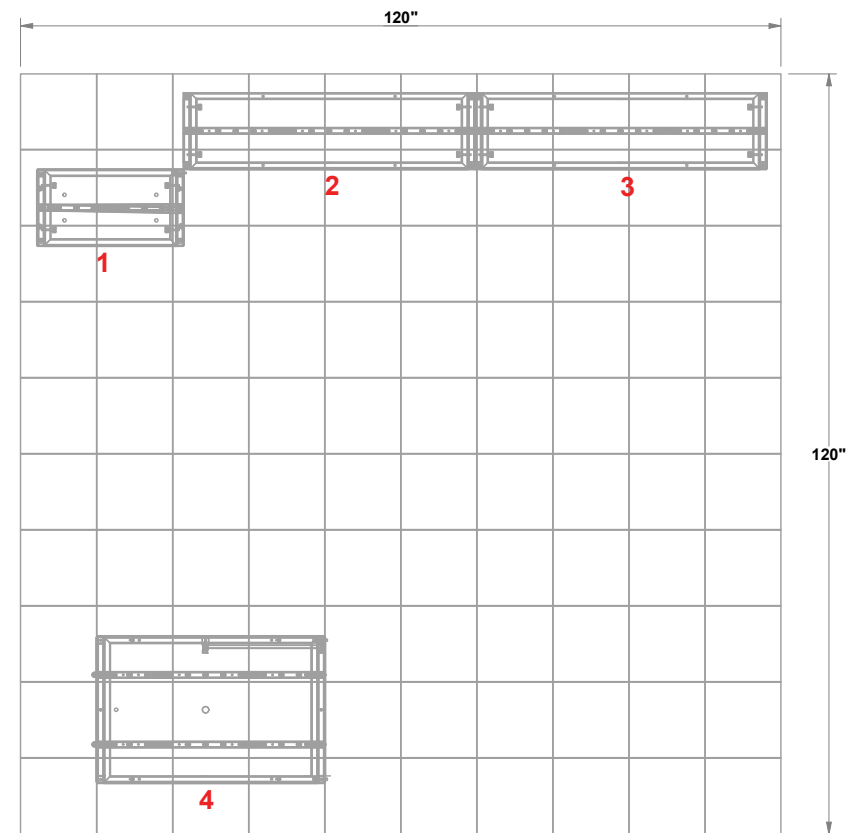

PRELIMINARY GRAPHIC LAYOUT

FLATTENED ELEVATED VIEW

PARTS LIST:		
QTY	SIZE	NAME
2	46 X 92	FULL BACKLIT GRAPHIC
1	23 x 92	HALF BACKLIT GRAPHIC
1	34.5 X 46	PODIUM BACKLIT GRAPHIC

TOP VIEW

MultiQuad®
The Last Exhibit You'll Ever Buy

3401 Mary Taylor Road
Birmingham, Alabama 35235
(205) 439-8200

KIT-EL-WK23

10x10 MultiQuad®