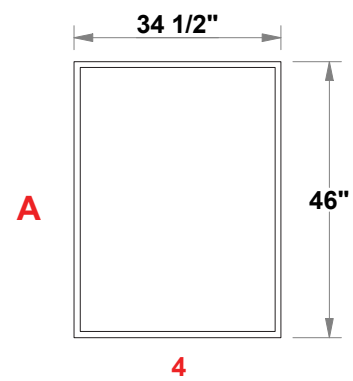

PRELIMINARY GRAPHIC LAYOUT

FLATTENED ELEVATED VIEW

PARTS LIST:		
QTY	SIZE	NAME
2	46 X 92	FULL BACKLIT GRAPHIC
1	23 x 92	HALF BACKLIT GRAPHIC
1	34.5 X 46	PODIUM BACKLIT GRAPHIC

TOP VIEW

MultiQuad®
The Last Exhibit You'll Ever Buy