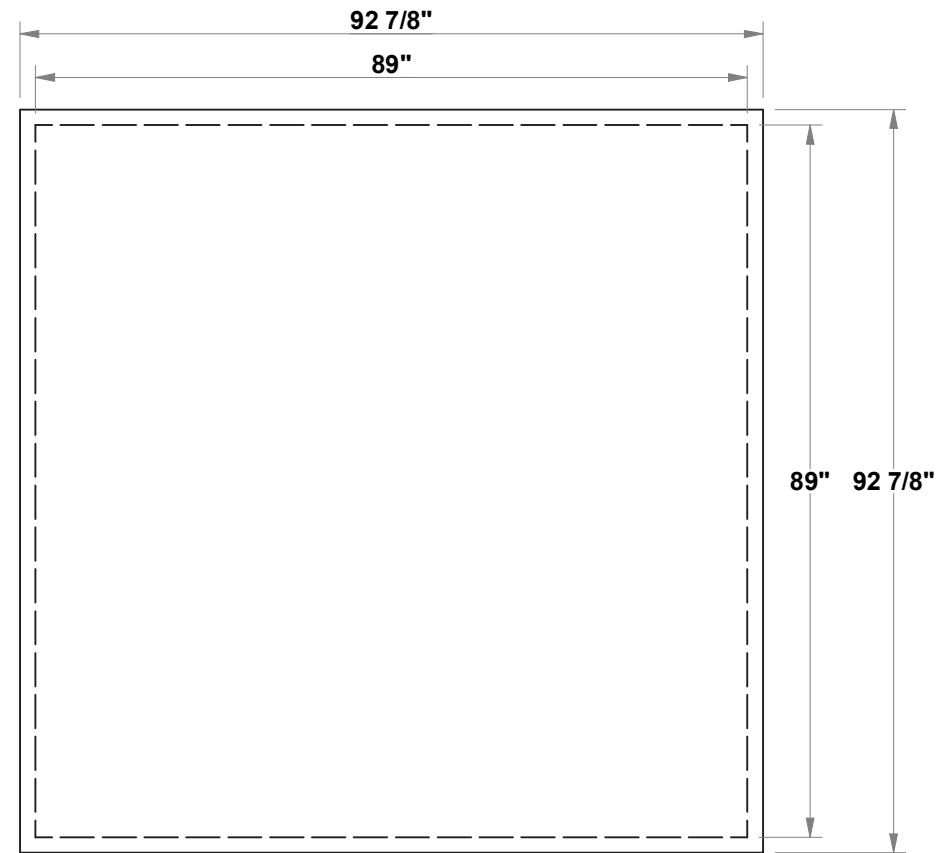

PRELIMINARY GRAPHIC LAYOUT

PARTS LIST:		
QTY	SIZE	NAME
1	89 X 89	8 X 8 SILHOUETTE

1

SAFE AREA

TOP VIEW

3401 Mary Taylor Road
Birmingham, Alabama 35235
(205) 439-8200

Job #: S-WK21

Date: 9.10.2020

Drawn By: CASS

Project Title

KIT-S-WK21

10x10 SILHOUETTE®

Sheet Title

**PRELIMINARY
GRAPHICS LAYOUT**